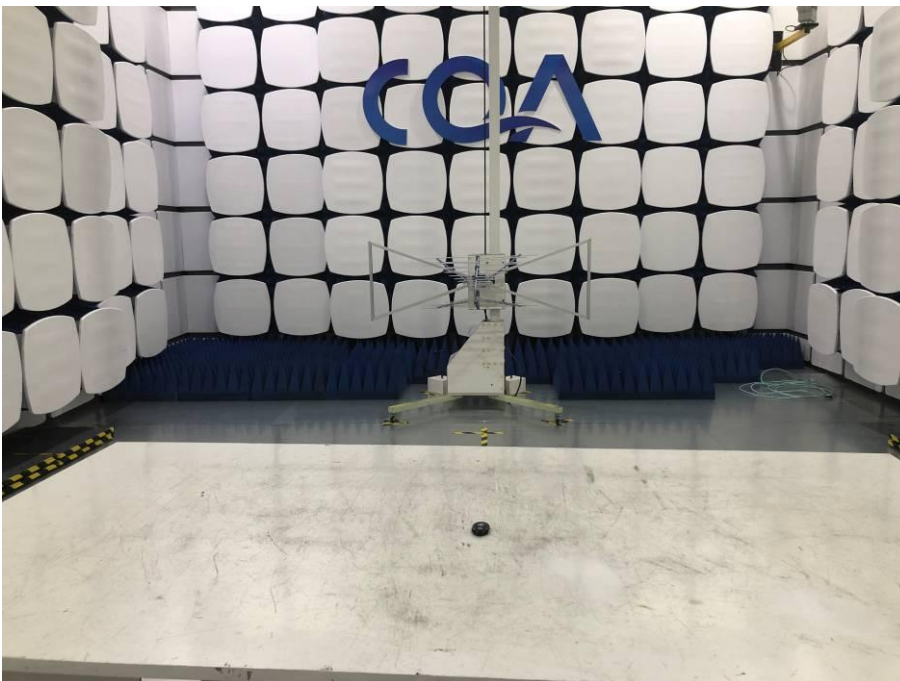

1 Photographs - EUT Test Setup

1.1 Radiated Spurious Emission

9KHz~30MHz:

30MHz~1GHz:

FCC ID: 2AQ2EKT-BA

Above 1GHz: