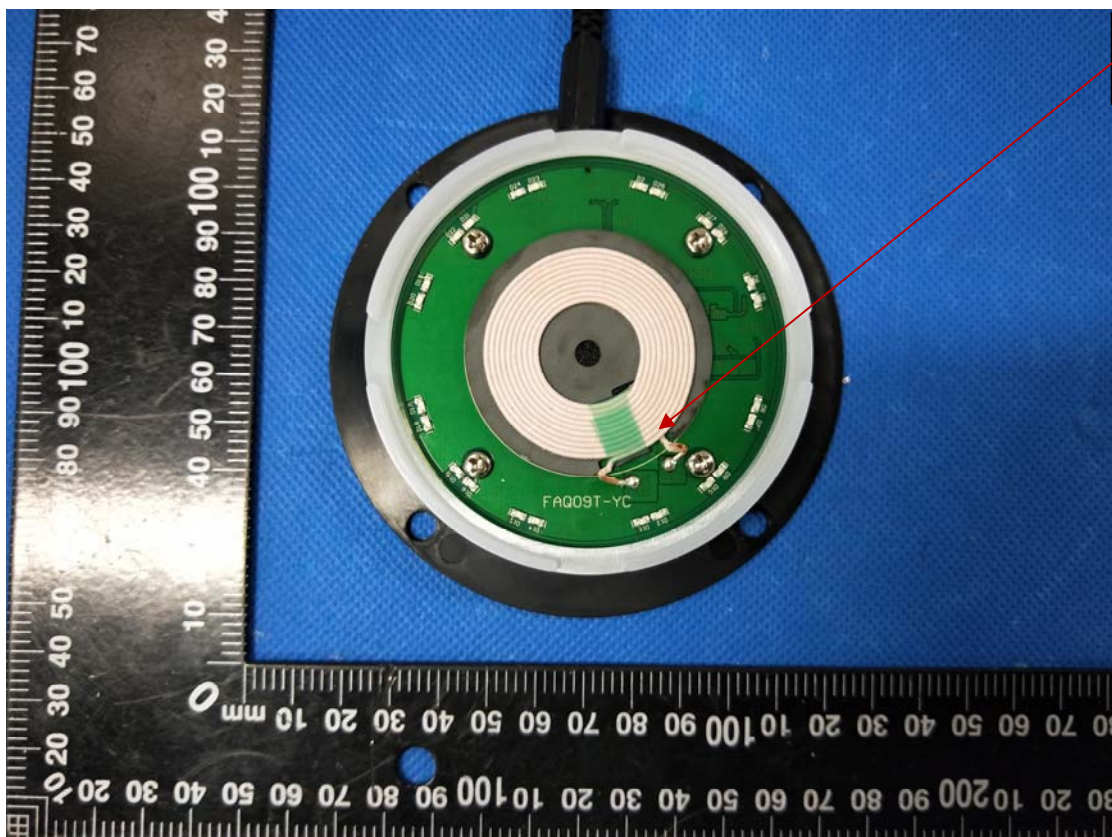

Test Model: SMARTDESK

Antenna