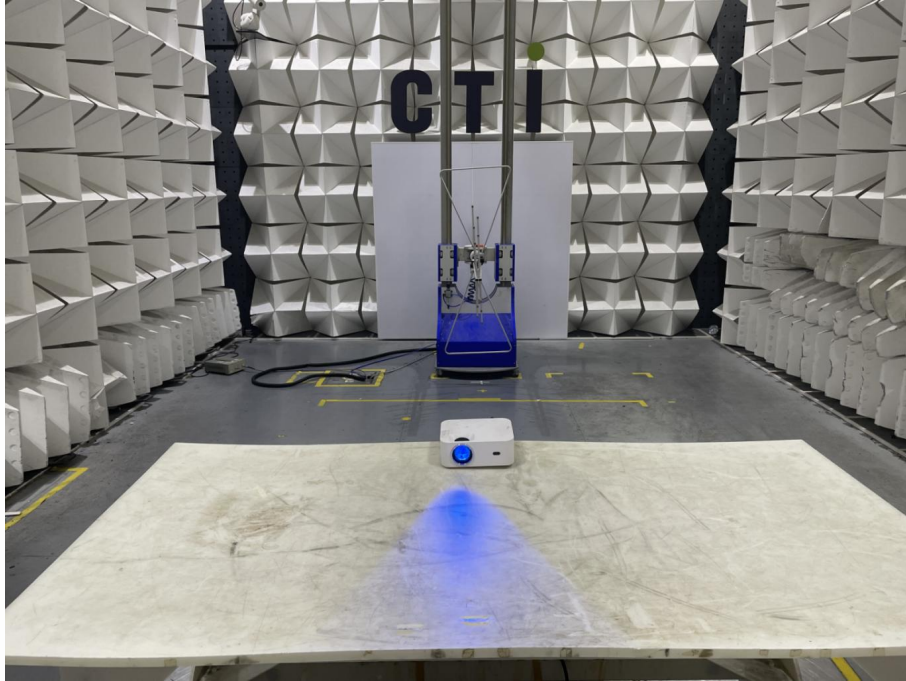

## PHOTOGRAPHS OF TEST SETUP

Test model No.:X2

**Radiated spurious emission Test Setup-1(Below 1GHz)**

**Radiated spurious emission Test Setup-2(Above 1GHz)**

**Conducted Emissions Test Setup**