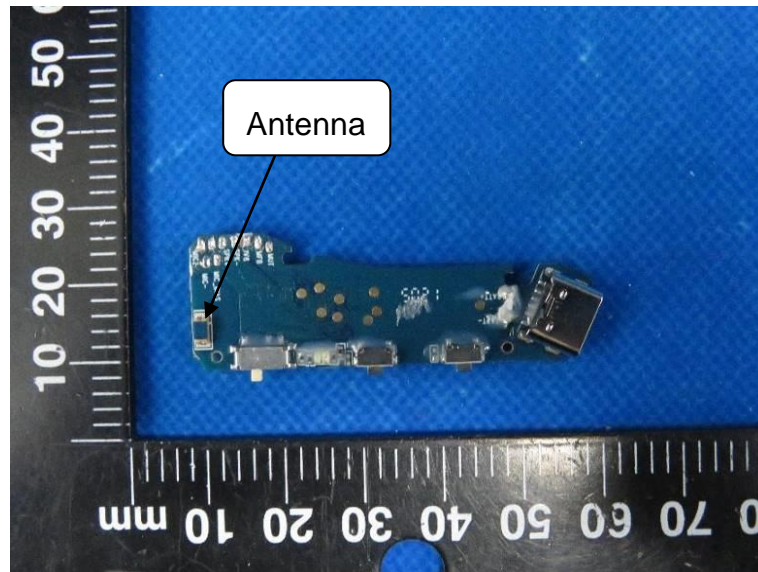

-----End-----