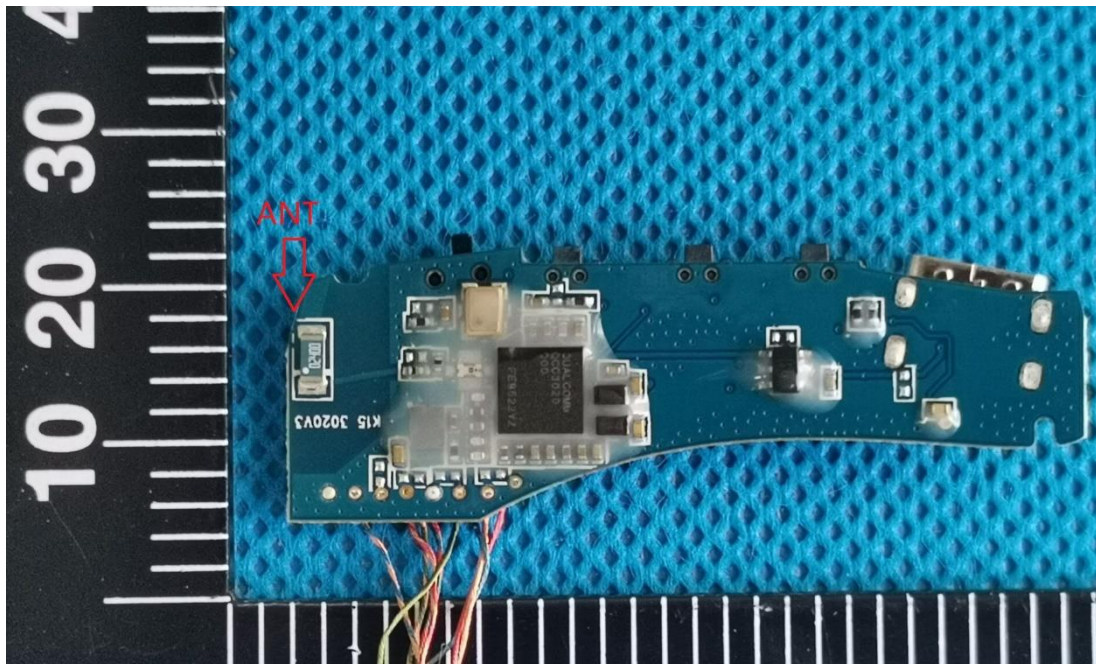

Product Name: Bluetooth headset

Test Model No.: K18

EUT Constructional Details

Internal Photo

Fig.1

Fig.2

Fig.3

Fig.4