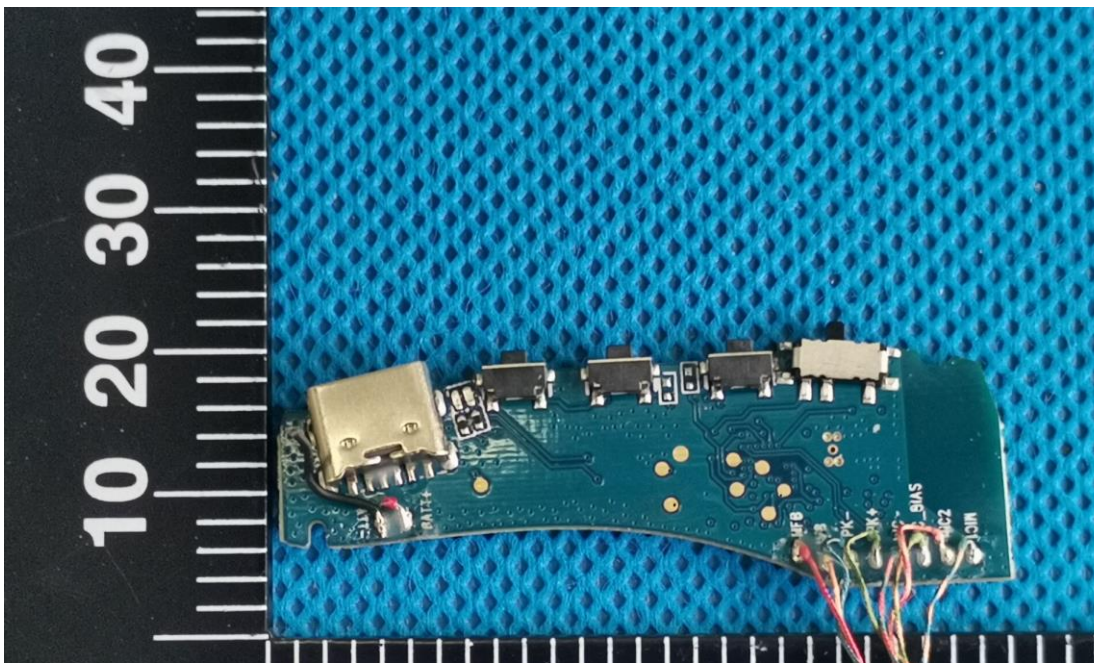

Product Name: Bluetooth headset

Test Model No.: K18

EUT Constructional Details

Internal Photo

Fig.1

Fig.2

Fig.3

Fig.4