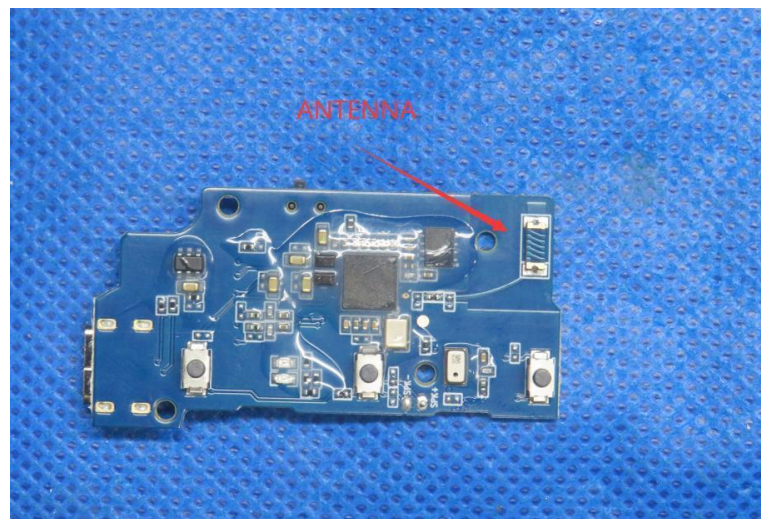

Product Name: Bluetooth headset

Model No.: JBT600

EUT Constructional Details

Internal Photo

-----End-----