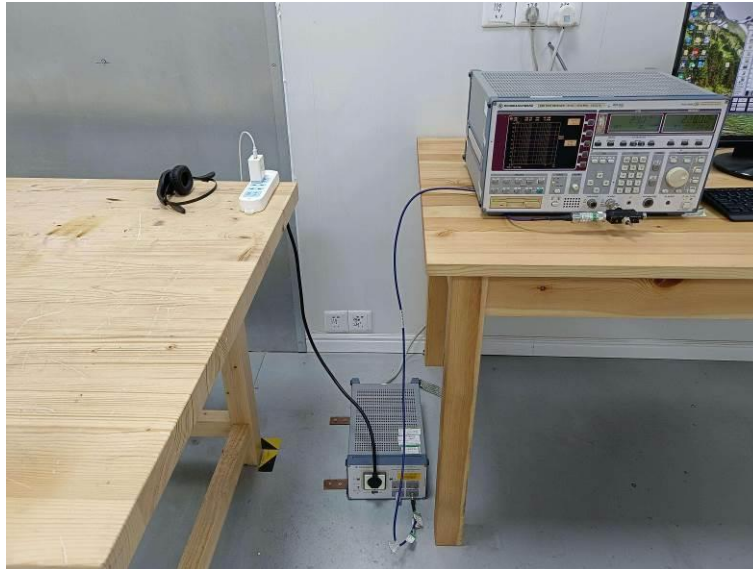

Product Name: Bluetooth headset

Model No.: A19

Test Setup Photo

Radiated Emission

Conducted Emission

-----End-----