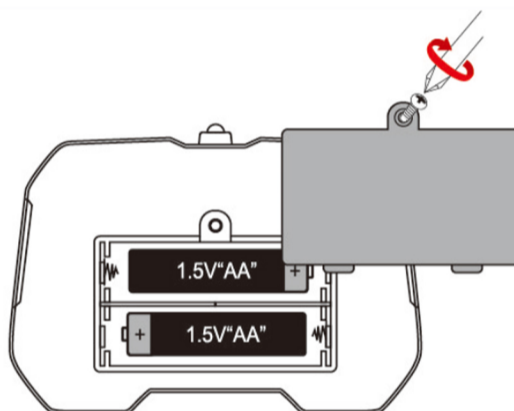

INSTRUCTIONS

CAR BOTTOM INTRODUCTION

USE 3 x1.5V" AA " BATTERIES
(NOT INCLUDED)

REMOTE CONTROL INTRODUCTION

USE 2 x1.5V" AA " BATTERIES
(NOT INCLUDED)

SAFETY INTRODUCTION

**RC STORM STUNT
FORWARD, BACK
360° ROTATING,
45°CLIMB**