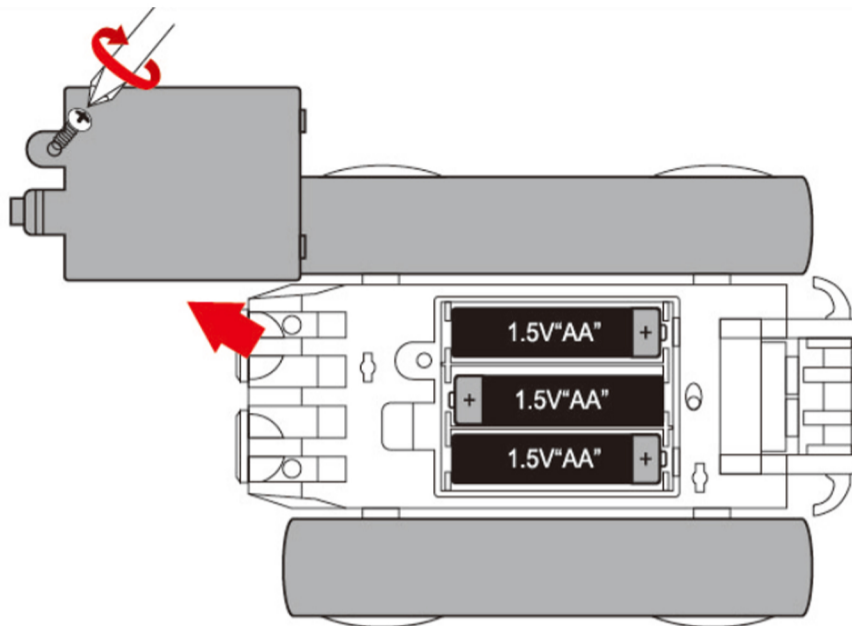

INSTRUCTIONS

CAR BOTTOM INTRODUCTION

USE 3 x1.5V" AA " BATTERIES
(NOT INCLUDED)

REMOTE CONTROL INTRODUCTION

USE 2 x1.5V" AA " BATTERIES
(NOT INCLUDED)

SAFETY INTRODUCTION

**RC STORM STUNT
FORWARD, BACK
360° ROTATING,
45°CLIMB**