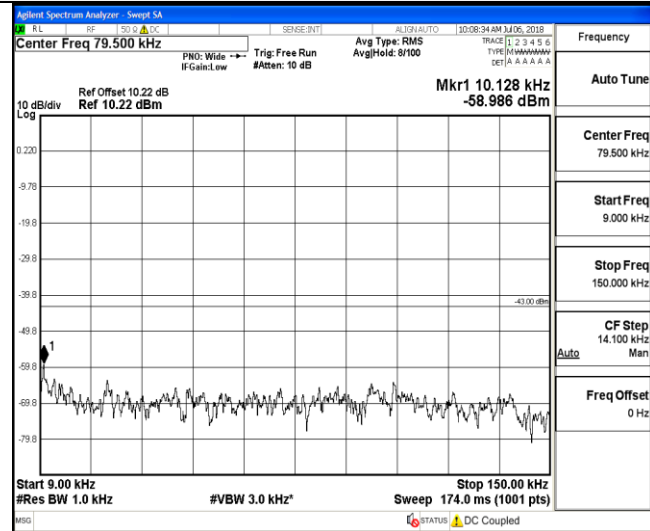

LTE FDD Band 4-3MHz Channel Bandwidth
Low Channel

QPSK

16QAM

9KHz~150KHz

9KHz~150KHz

150KHz~30MHz

150KHz~30MHz

30MHz~26.5GHz
1RB#0

30MHz~26.5GHz
1RB#0

LTE FDD Band 4-3MHz Channel Bandwidth
Middle Channel

QPSK

16QAM

9KHz~150KHz

9KHz~150KHz

150KHz~30MHz

150KHz~30MHz