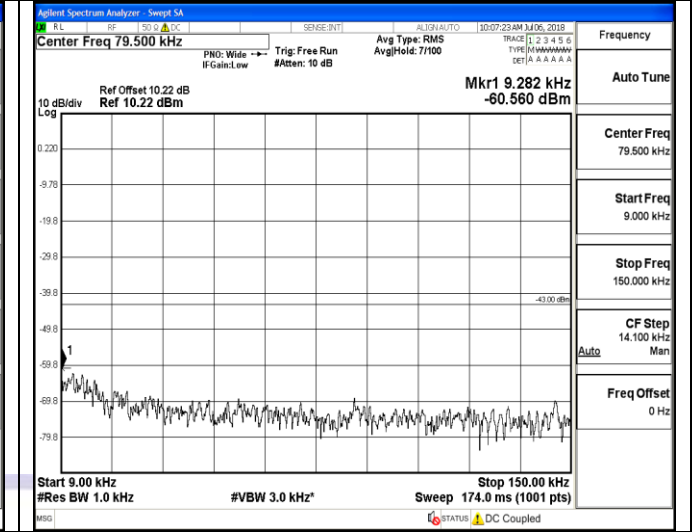

150KHz~30MHz

30MHz~26.5GHz
1RB#0

30MHz~26.5GHz
1RB#0

LTE FDD Band 4-15MHz Channel Bandwidth
Low Channel

QPSK

16QAM

9KHz~150KHz

9KHz~150KHz