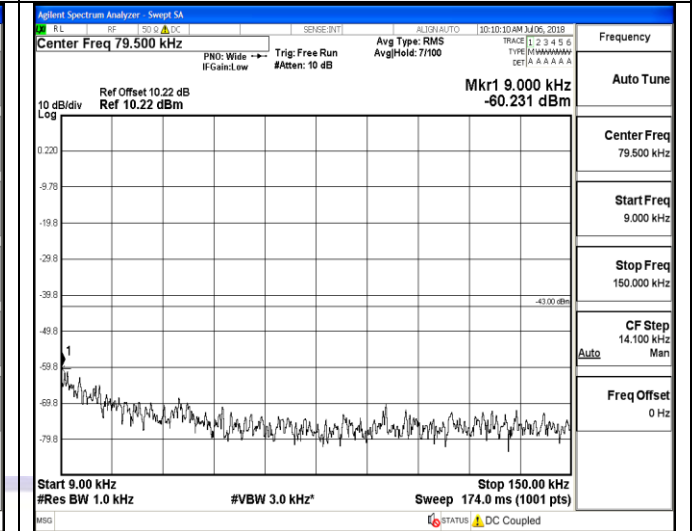

30MHz~26.5GHz
1RB#0

LTE FDD Band 4-3MHz Channel Bandwidth
Middle Channel

QPSK

16QAM

9KHz~150KHz

9KHz~150KHz

150KHz~30MHz

150KHz~30MHz

30MHz~26.5GHz
1RB#0

30MHz~26.5GHz
1RB#0

LTE FDD Band 4-3MHz Channel Bandwidth
High Channel

QPSK

16QAM

9KHz~150KHz

9KHz~150KHz

150KHz~30MHz