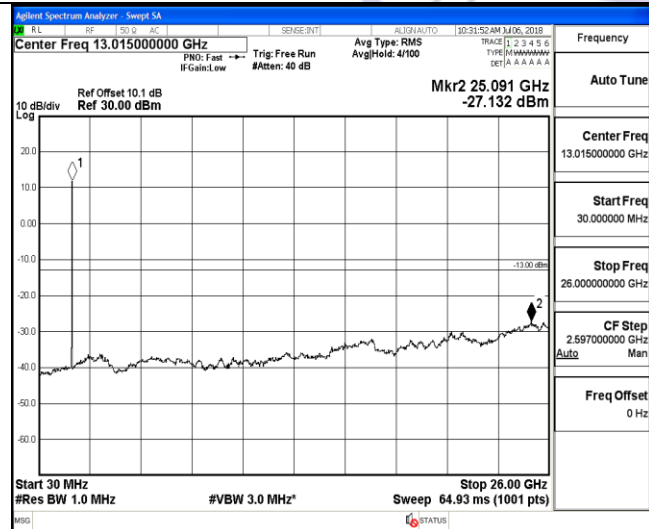

150KHz~30MHz

150KHz~30MHz

30MHz~26.5GHz
1RB#0

30MHz~26.5GHz
1RB#0