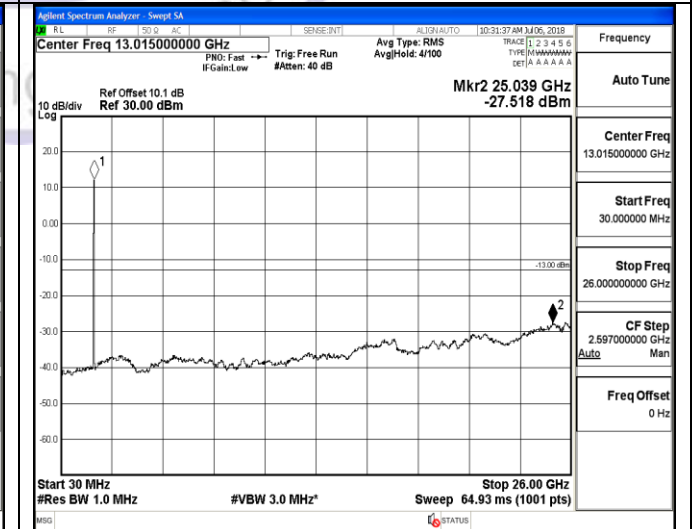

30MHz~26.5GHz
1RB#0

30MHz~26.5GHz
1RB#0

LTE FDD Band 4-10MHz Channel Bandwidth
High Channel

QPSK

16QAM

9KHz~150KHz

9KHz~150KHz

150KHz~30MHz

150KHz~30MHz

30MHz~26.5GHz
1RB#0

30MHz~26.5GHz
1RB#0

LTE FDD Band 4-15MHz Channel Bandwidth
Low Channel

QPSK

16QAM

9KHz~150KHz

9KHz~150KHz