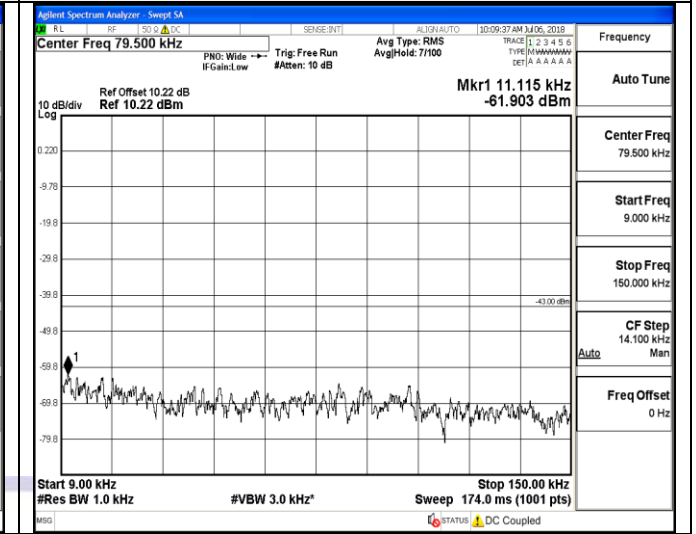

9KHz~150KHz

150KHz~30MHz

150KHz~30MHz

30MHz~26.5GHz
1RB#0

30MHz~26.5GHz
1RB#0

LTE FDD Band 4-15MHz Channel Bandwidth
High Channel

QPSK

16QAM