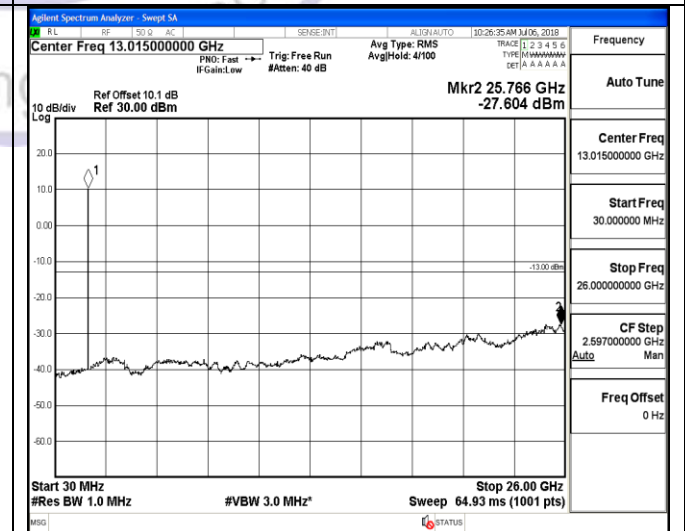

30MHz~26.5GHz
1RB#0

30MHz~26.5GHz
1RB#0

LTE FDD Band 4-3MHz Channel Bandwidth
High Channel

QPSK

16QAM

9KHz~150KHz

9KHz~150KHz

150KHz~30MHz

150KHz~30MHz

30MHz~26.5GHz
1RB#0

30MHz~26.5GHz
1RB#0

LTE FDD Band 4-5MHz Channel Bandwidth
Low Channel

QPSK

16QAM

9KHz~150KHz

9KHz~150KHz

150KHz~30MHz

150KHz~30MHz

30MHz~26.5GHz

30MHz~26.5GHz

1RB#0

1RB#0

LTE FDD Band 4-5MHz Channel Bandwidth
Middle Channel

QPSK