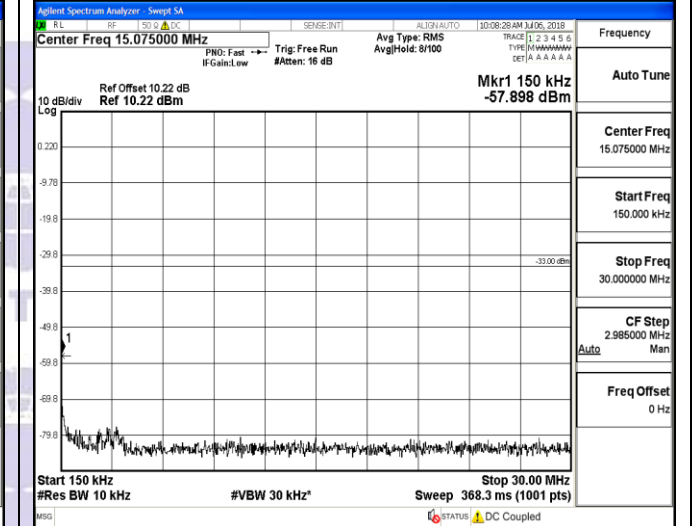

LTE FDD Band 4-3MHz Channel Bandwidth
Low Channel

QPSK

16QAM

9KHz~150KHz

9KHz~150KHz

150KHz~30MHz

150KHz~30MHz

30MHz~26.5GHz
1RB#0

30MHz~26.5GHz
1RB#0

LTE FDD Band 4-3MHz Channel Bandwidth
Middle Channel

QPSK

16QAM

9KHz~150KHz

9KHz~150KHz

150KHz~30MHz

150KHz~30MHz