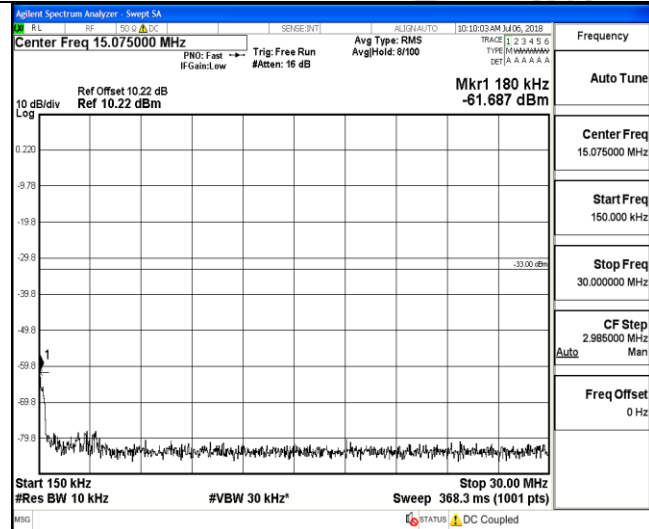

30MHz~26.5GHz
1RB#0

30MHz~26.5GHz
1RB#0

LTE FDD Band 4-3MHz Channel Bandwidth
High Channel

QPSK

16QAM

9KHz~150KHz

9KHz~150KHz

150KHz~30MHz

150KHz~30MHz

30MHz~26.5GHz
1RB#0

30MHz~26.5GHz
1RB#0

LTE FDD Band 4-5MHz Channel Bandwidth
Low Channel

QPSK

16QAM

9KHz~150KHz

9KHz~150KHz