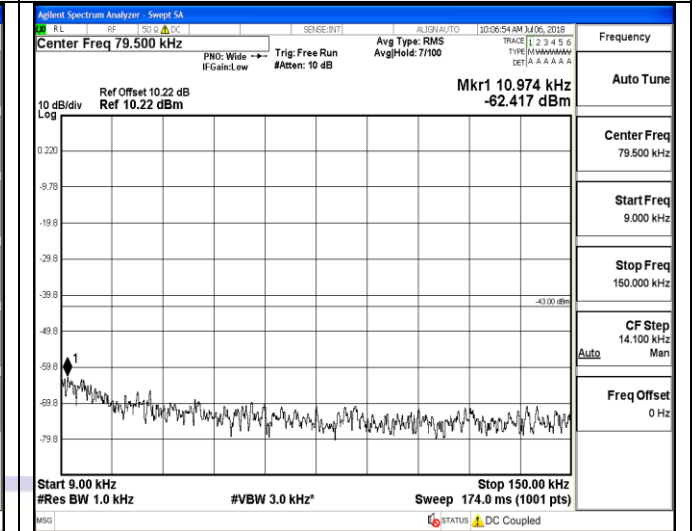

LTE FDD Band 4-10MHz Channel Bandwidth
High Channel

QPSK

16QAM