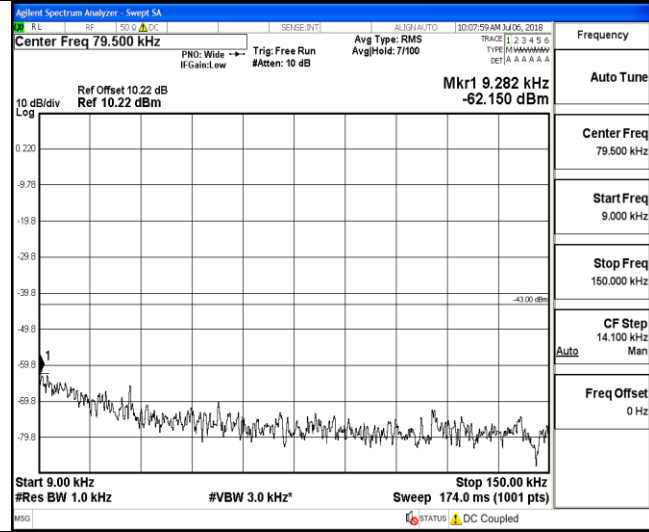

150KHz~30MHz

150KHz~30MHz

30MHz~26.5GHz
1RB#0

30MHz~26.5GHz
1RB#0

LTE FDD Band 4-15MHz Channel Bandwidth
Middle Channel

QPSK

16QAM

9KHz~150KHz