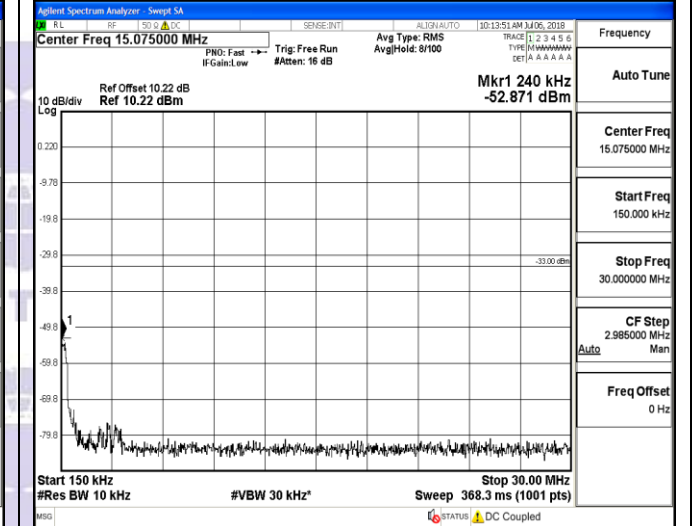

9KHz~150KHz

9KHz~150KHz