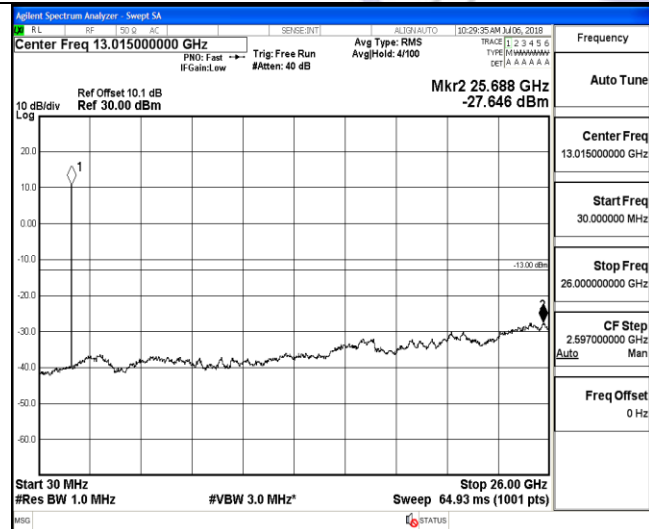

30MHz~26.5GHz
1RB#0

LTE FDD Band 4-10MHz Channel Bandwidth
Middle Channel

QPSK

16QAM

9KHz~150KHz

9KHz~150KHz

150KHz~30MHz

150KHz~30MHz