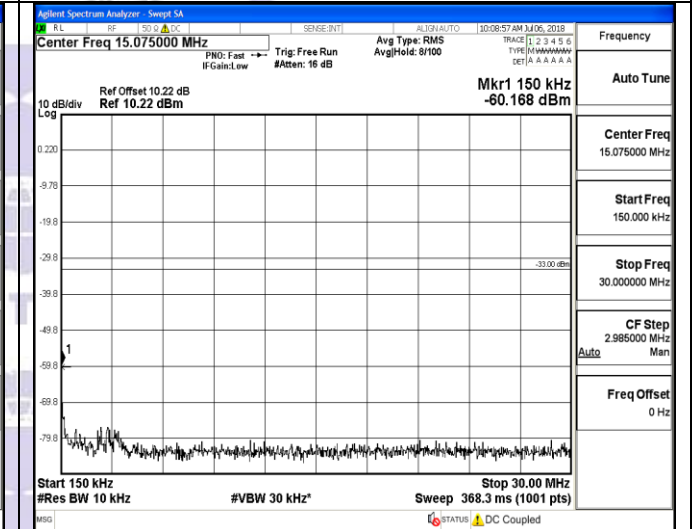

30MHz~26.5GHz
1RB#0

LTE FDD Band 4-3MHz Channel Bandwidth
Middle Channel

QPSK

16QAM

9KHz~150KHz

9KHz~150KHz

150KHz~30MHz

150KHz~30MHz

30MHz~26.5GHz
1RB#0

30MHz~26.5GHz
1RB#0

LTE FDD Band 4-3MHz Channel Bandwidth
High Channel

QPSK

16QAM

9KHz~150KHz

9KHz~150KHz

150KHz~30MHz