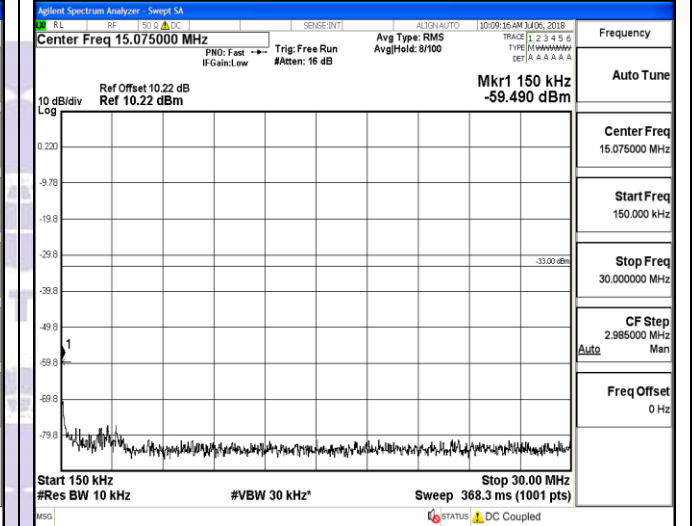

9KHz~150KHz

9KHz~150KHz