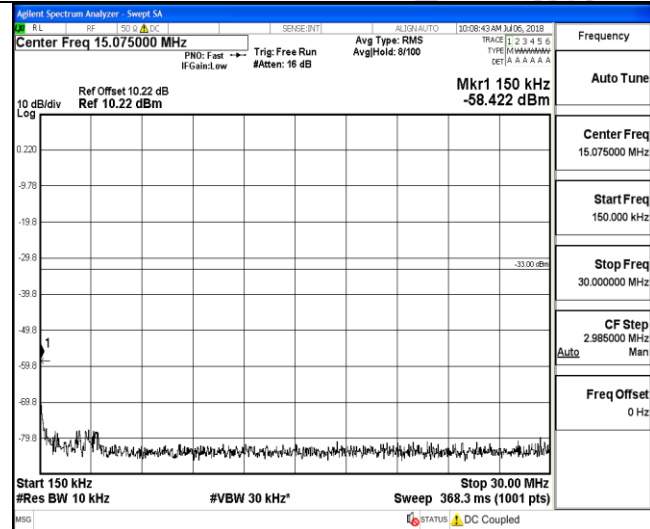

30MHz~26.5GHz
1RB#0

LTE FDD Band 4-3MHz Channel Bandwidth
Middle Channel

QPSK

16QAM

9KHz~150KHz

9KHz~150KHz

150KHz~30MHz

150KHz~30MHz

30MHz~26.5GHz
1RB#0

30MHz~26.5GHz
1RB#0

LTE FDD Band 4-3MHz Channel Bandwidth
High Channel

QPSK

16QAM

9KHz~150KHz

9KHz~150KHz

150KHz~30MHz