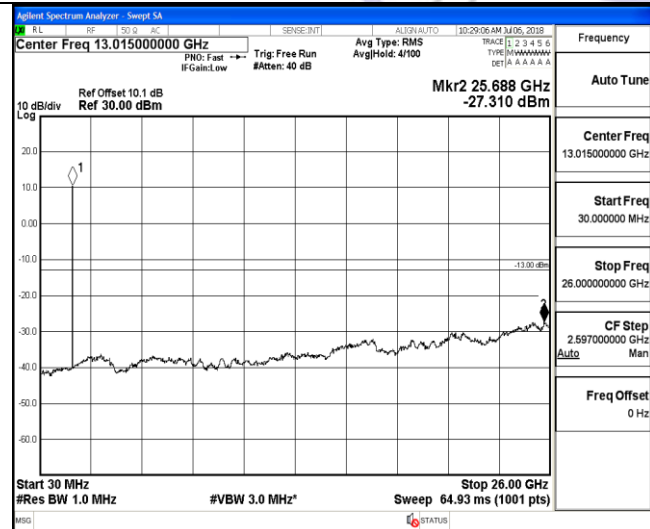

LTE FDD Band 4-10MHz Channel Bandwidth
Low Channel

QPSK

16QAM

9KHz~150KHz

9KHz~150KHz

150KHz~30MHz

150KHz~30MHz

30MHz~26.5GHz
1RB#0