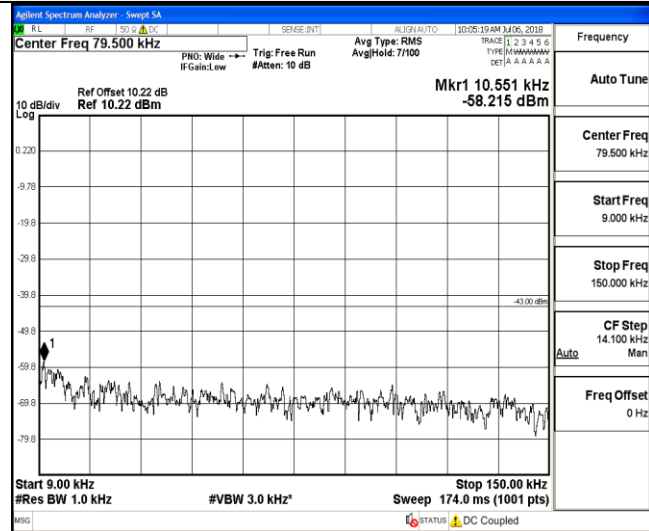

LTE FDD Band 4-10MHz Channel Bandwidth
Middle Channel

QPSK

16QAM