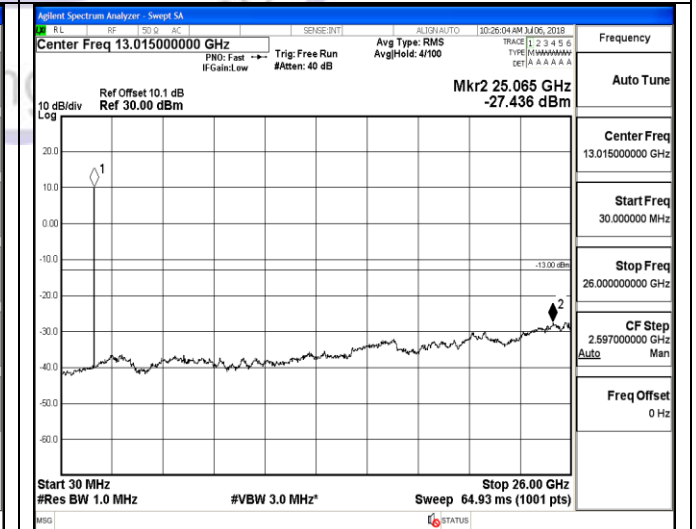

30MHz~26.5GHz
1RB#0

LTE FDD Band 4-3MHz Channel Bandwidth
Middle Channel

QPSK

16QAM

9KHz~150KHz

9KHz~150KHz

150KHz~30MHz

150KHz~30MHz

30MHz~26.5GHz
1RB#0

30MHz~26.5GHz
1RB#0

LTE FDD Band 4-3MHz Channel Bandwidth
High Channel

QPSK

16QAM

9KHz~150KHz

9KHz~150KHz

150KHz~30MHz

150KHz~30MHz

30MHz~26.5GHz
1RB#0

30MHz~26.5GHz
1RB#0

LTE FDD Band 4-5MHz Channel Bandwidth
Low Channel

QPSK

16QAM

9KHz~150KHz

9KHz~150KHz

150KHz~30MHz

150KHz~30MHz

30MHz~26.5GHz

30MHz~26.5GHz

1RB#0

1RB#0

LTE FDD Band 4-5MHz Channel Bandwidth
Middle Channel

QPSK