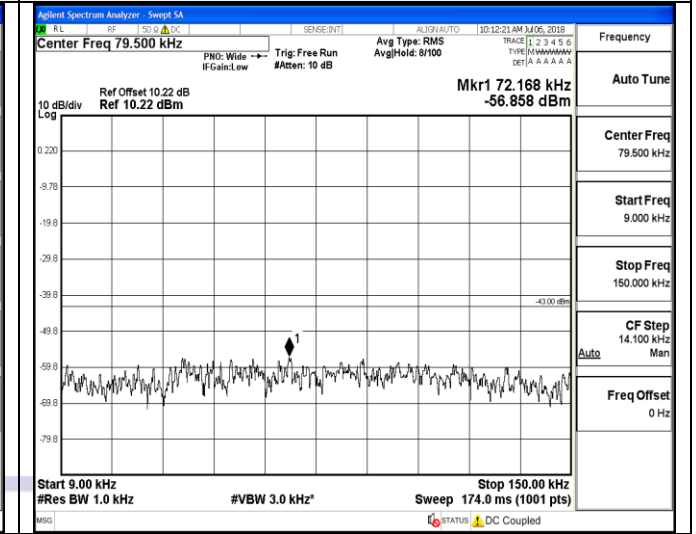

150KHz~30MHz

150KHz~30MHz

30MHz~26.5GHz

30MHz~26.5GHz

1RB#0

1RB#0

LTE FDD Band 4-5MHz Channel Bandwidth
Middle Channel

QPSK

16QAM

9KHz~150KHz

9KHz~150KHz

150KHz~30MHz

150KHz~30MHz

30MHz~26.5GHz
1RB#0

30MHz~26.5GHz
1RB#0

LTE FDD Band 4-5MHz Channel Bandwidth
High Channel