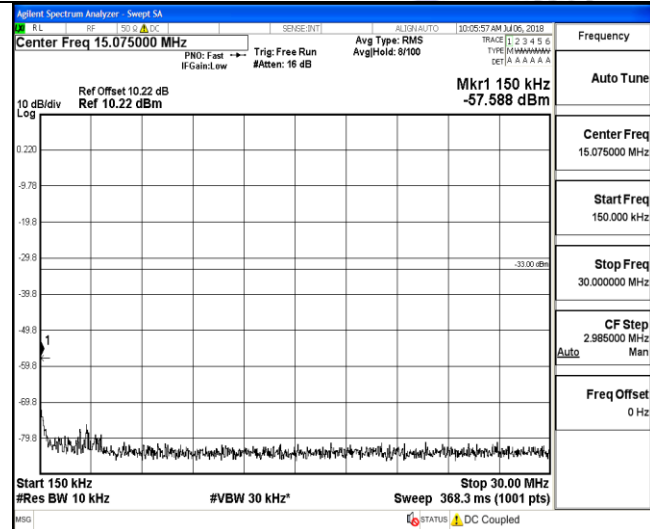

30MHz~26.5GHz
1RB#0

30MHz~26.5GHz
1RB#0

LTE FDD Band 4-10MHz Channel Bandwidth
High Channel

QPSK

16QAM

9KHz~150KHz

9KHz~150KHz

150KHz~30MHz