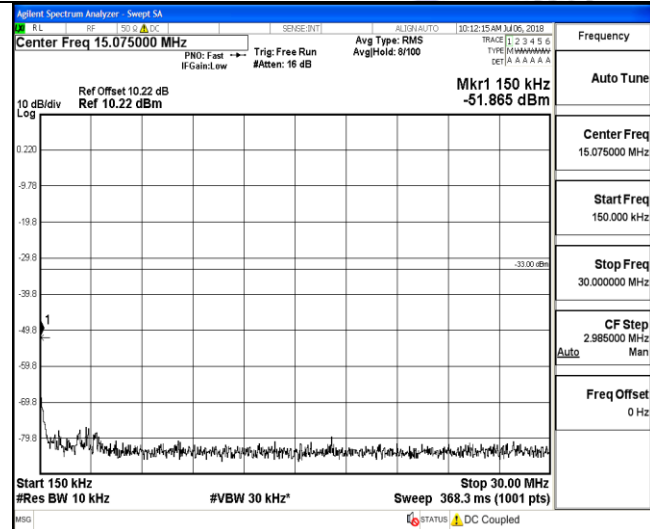

9KHz~150KHz

9KHz~150KHz