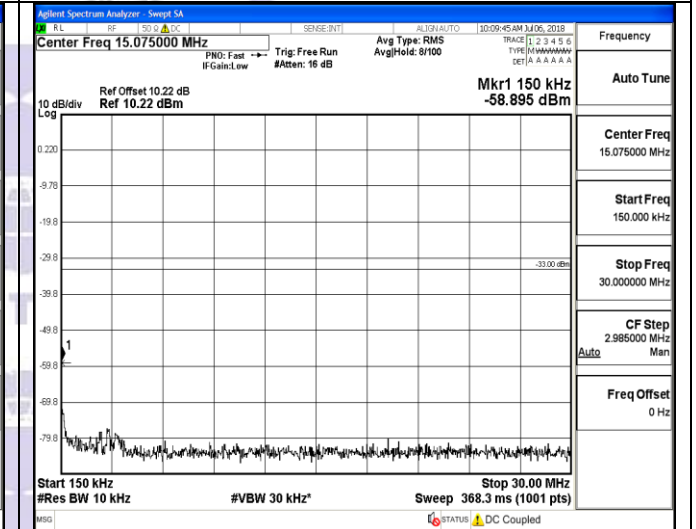

9KHz~150KHz

9KHz~150KHz