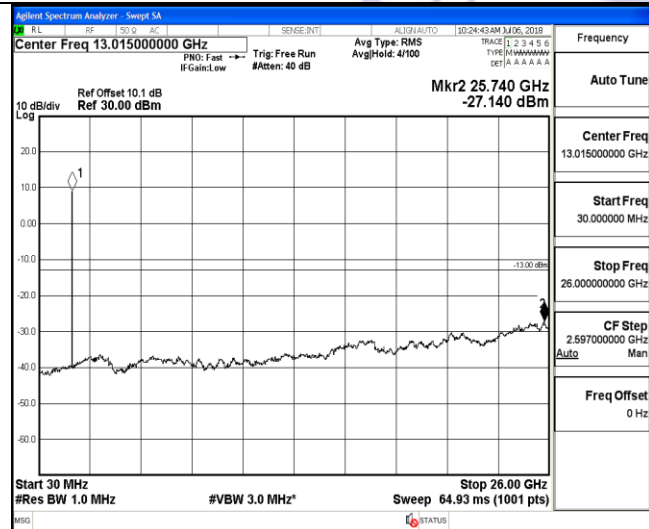

30MHz~26.5GHz
1RB#0

LTE FDD Band 4-3MHz Channel Bandwidth
Middle Channel

QPSK

16QAM

9KHz~150KHz

9KHz~150KHz

150KHz~30MHz

150KHz~30MHz

30MHz~26.5GHz
1RB#0

30MHz~26.5GHz
1RB#0

LTE FDD Band 4-3MHz Channel Bandwidth
High Channel

QPSK

16QAM

9KHz~150KHz

9KHz~150KHz

150KHz~30MHz

150KHz~30MHz

30MHz~26.5GHz
1RB#0

30MHz~26.5GHz
1RB#0

LTE FDD Band 4-5MHz Channel Bandwidth
Low Channel

QPSK

16QAM

9KHz~150KHz

9KHz~150KHz