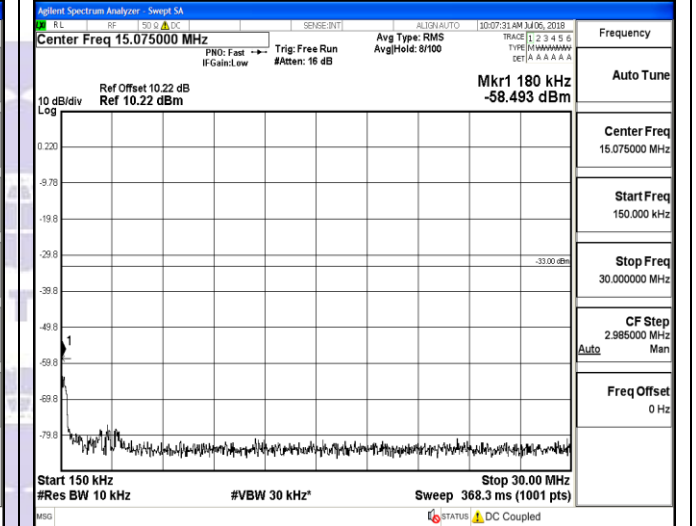

150KHz~30MHz

30MHz~26.5GHz
1RB#0

30MHz~26.5GHz
1RB#0

LTE FDD Band 4-15MHz Channel Bandwidth
Low Channel

QPSK

16QAM

9KHz~150KHz

9KHz~150KHz