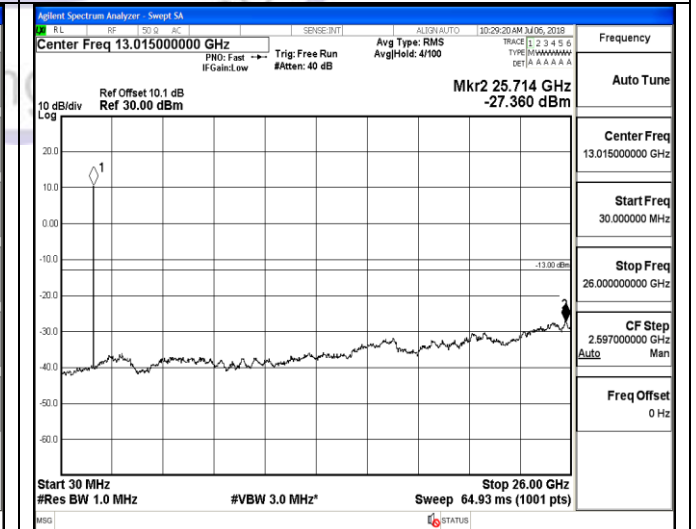

LTE FDD Band 4-10MHz Channel Bandwidth
Low Channel

QPSK

16QAM

9KHz~150KHz

9KHz~150KHz

150KHz~30MHz

150KHz~30MHz

30MHz~26.5GHz
1RB#0

30MHz~26.5GHz
1RB#0

LTE FDD Band 4-10MHz Channel Bandwidth
Middle Channel

QPSK

16QAM

9KHz~150KHz

9KHz~150KHz

150KHz~30MHz

150KHz~30MHz