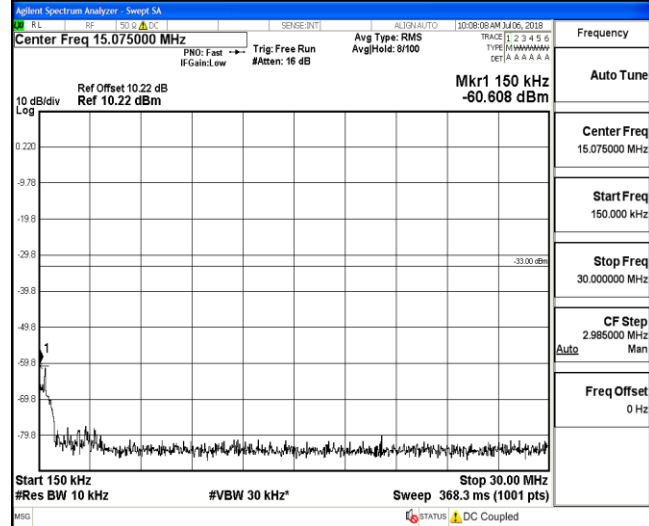

9KHz~150KHz

9KHz~150KHz