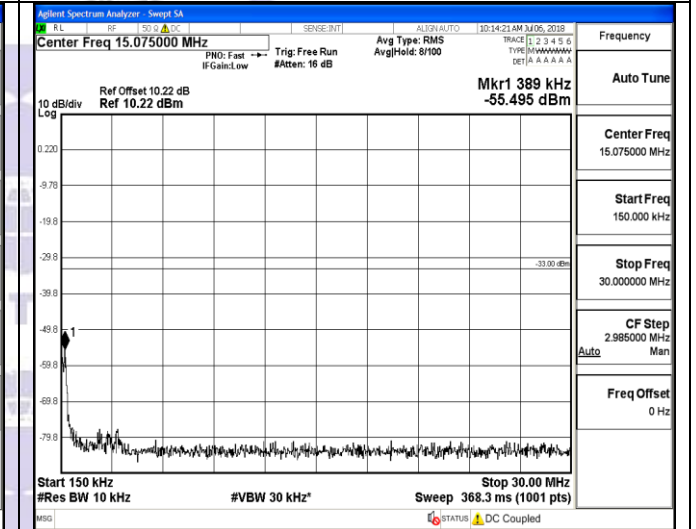

LTE FDD Band 4-10MHz Channel Bandwidth
Low Channel

QPSK

16QAM

9KHz~150KHz

9KHz~150KHz

150KHz~30MHz

150KHz~30MHz

30MHz~26.5GHz
1RB#0