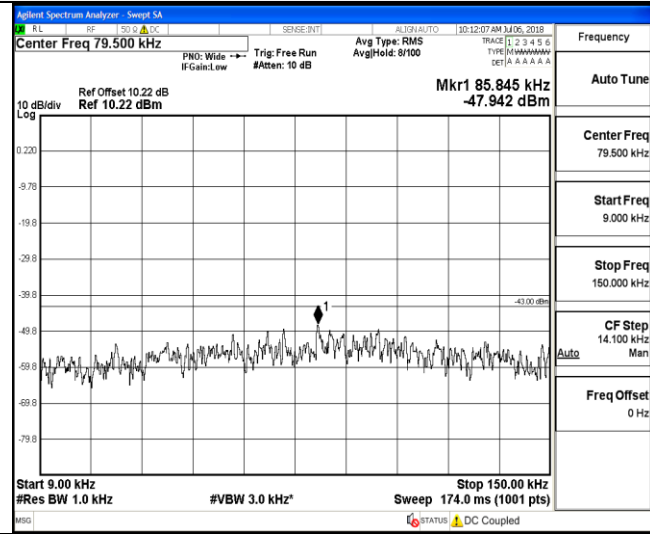

LTE FDD Band 4-5MHz Channel Bandwidth
Middle Channel

QPSK

16QAM