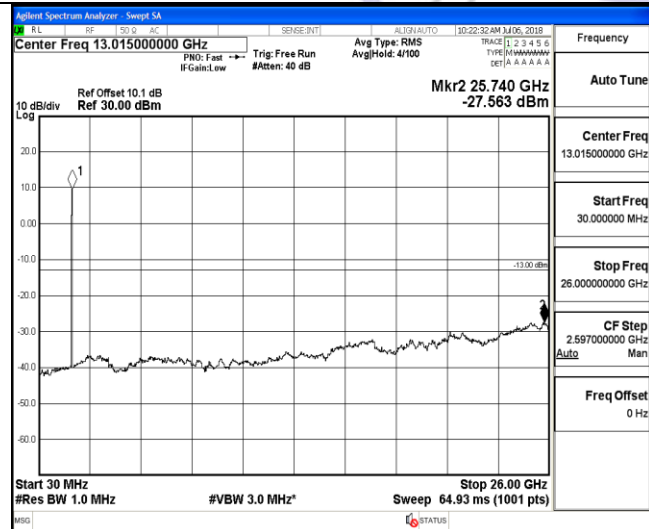

LTE FDD Band 4-3MHz Channel Bandwidth
Low Channel

QPSK

16QAM

9KHz~150KHz

9KHz~150KHz

150KHz~30MHz

150KHz~30MHz

30MHz~26.5GHz
1RB#0

30MHz~26.5GHz
1RB#0

LTE FDD Band 4-3MHz Channel Bandwidth
Middle Channel

QPSK

16QAM

9KHz~150KHz

9KHz~150KHz

150KHz~30MHz

150KHz~30MHz