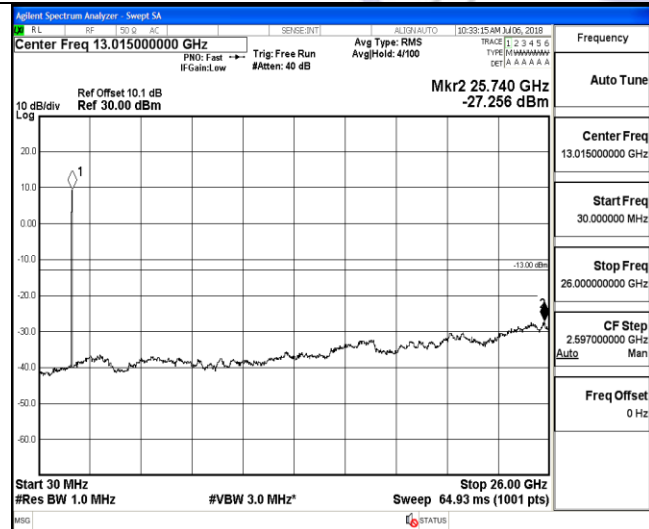

150KHz~30MHz

150KHz~30MHz

30MHz~26.5GHz
1RB#0

30MHz~26.5GHz
1RB#0