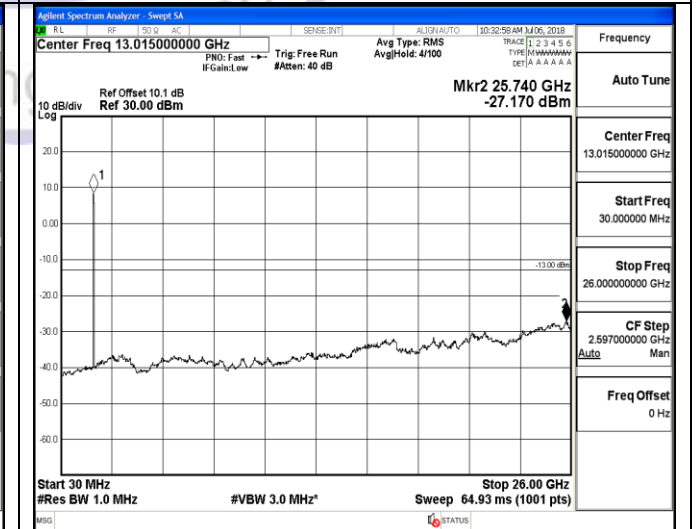

30MHz~26.5GHz
1RB#0

30MHz~26.5GHz
1RB#0

LTE FDD Band 4-10MHz Channel Bandwidth
High Channel

QPSK

16QAM

9KHz~150KHz

9KHz~150KHz

150KHz~30MHz

150KHz~30MHz

30MHz~26.5GHz
1RB#0

30MHz~26.5GHz
1RB#0

LTE FDD Band 4-15MHz Channel Bandwidth
Low Channel

QPSK

16QAM

9KHz~150KHz

9KHz~150KHz

150KHz~30MHz

150KHz~30MHz

30MHz~26.5GHz
1RB#0

30MHz~26.5GHz
1RB#0

LTE FDD Band 4-15MHz Channel Bandwidth
Middle Channel

QPSK

16QAM

9KHz~150KHz