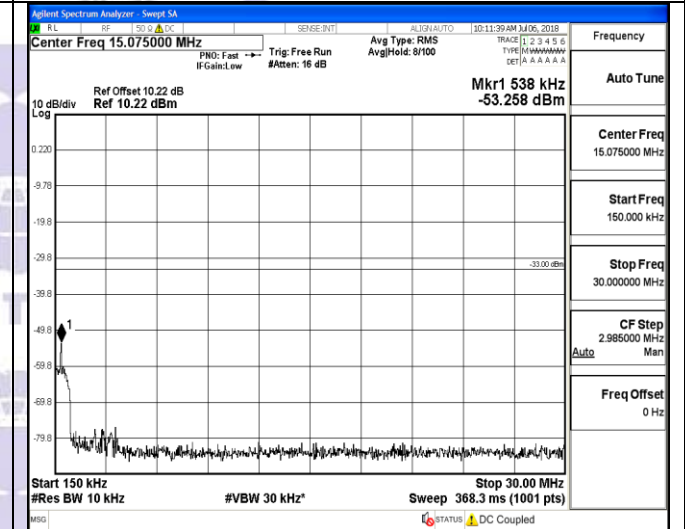

150KHz~30MHz

30MHz~26.5GHz
1RB#0

30MHz~26.5GHz
1RB#0

LTE FDD Band 4-5MHz Channel Bandwidth
Low Channel

QPSK

16QAM

9KHz~150KHz

9KHz~150KHz

150KHz~30MHz

150KHz~30MHz

30MHz~26.5GHz

30MHz~26.5GHz

1RB#0

1RB#0

LTE FDD Band 4-5MHz Channel Bandwidth
Middle Channel

QPSK