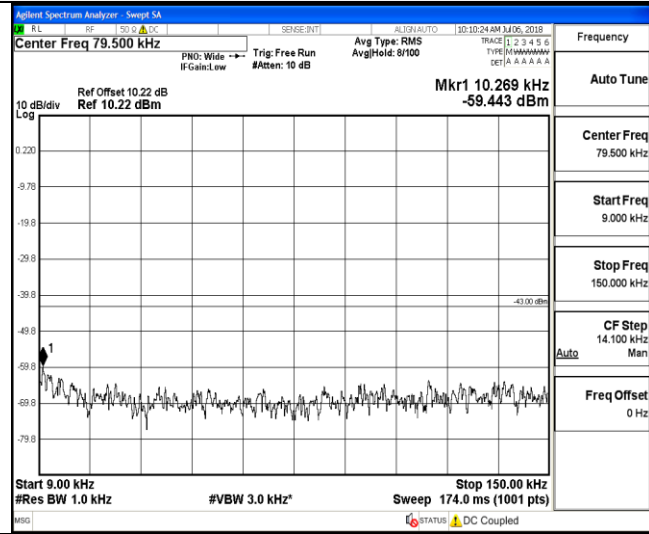

150KHz~30MHz

30MHz~26.5GHz
1RB#0

30MHz~26.5GHz
1RB#0

LTE FDD Band 4-5MHz Channel Bandwidth
Low Channel

QPSK

16QAM

9KHz~150KHz

9KHz~150KHz