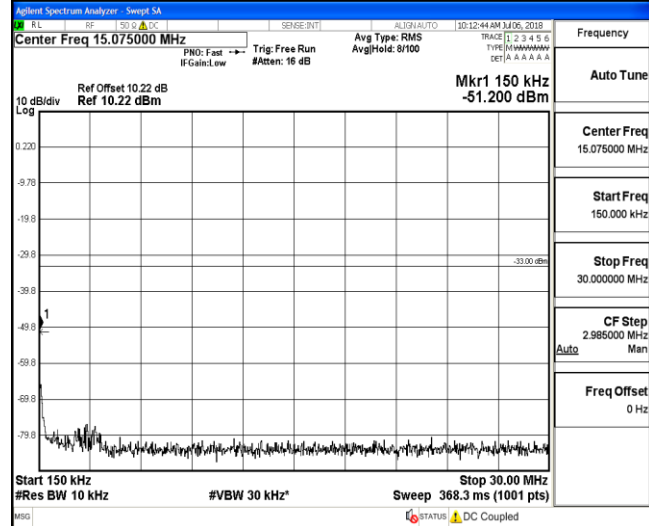

9KHz~150KHz

9KHz~150KHz