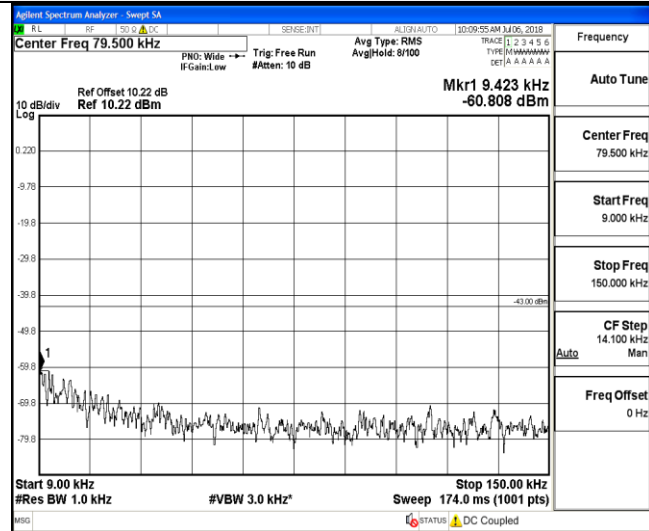

30MHz~26.5GHz
1RB#0

LTE FDD Band 4-3MHz Channel Bandwidth
Middle Channel

QPSK

16QAM

9KHz~150KHz

9KHz~150KHz

150KHz~30MHz

150KHz~30MHz

30MHz~26.5GHz
1RB#0

30MHz~26.5GHz
1RB#0

LTE FDD Band 4-3MHz Channel Bandwidth
High Channel

QPSK

16QAM

9KHz~150KHz

9KHz~150KHz

150KHz~30MHz