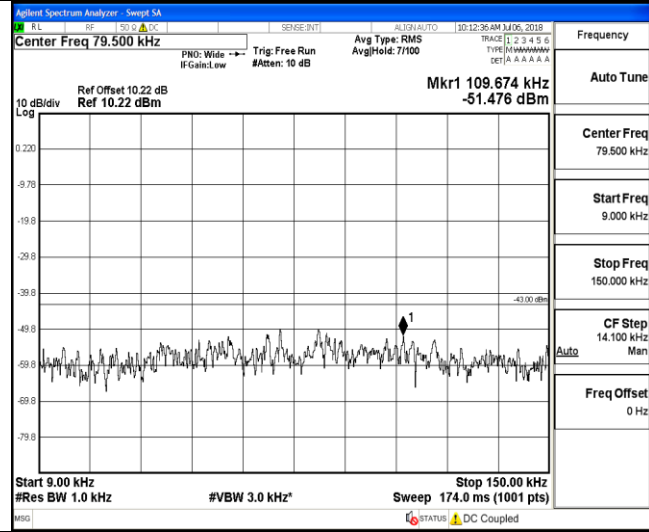

LTE FDD Band 4-5MHz Channel Bandwidth
High Channel

QPSK

16QAM