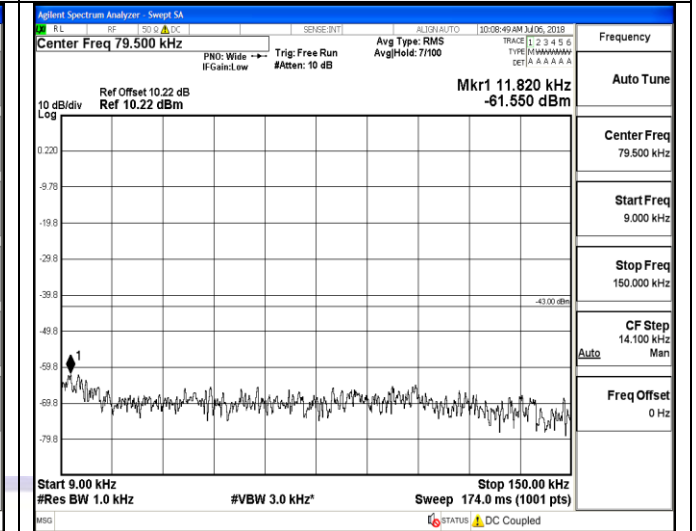

LTE FDD Band 4-3MHz Channel Bandwidth
Low Channel

QPSK

16QAM

9KHz~150KHz

9KHz~150KHz

150KHz~30MHz

150KHz~30MHz

30MHz~26.5GHz
1RB#0

30MHz~26.5GHz
1RB#0

LTE FDD Band 4-3MHz Channel Bandwidth
Middle Channel

QPSK

16QAM

9KHz~150KHz

9KHz~150KHz

150KHz~30MHz

150KHz~30MHz