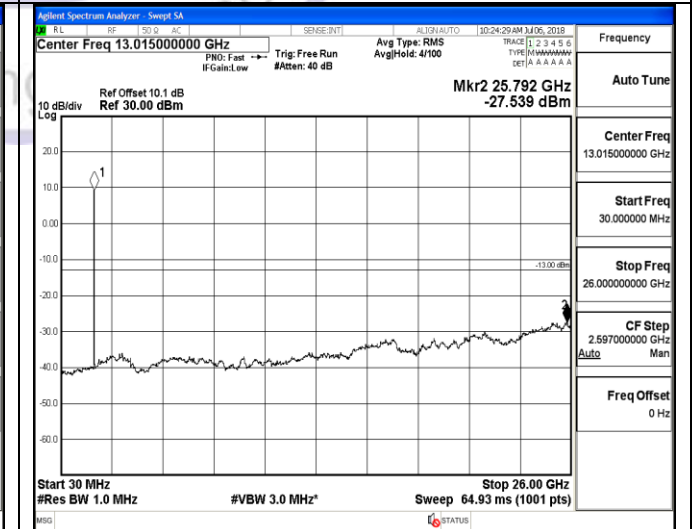

LTE FDD Band 4-3MHz Channel Bandwidth
Low Channel

QPSK

16QAM

9KHz~150KHz

9KHz~150KHz

150KHz~30MHz

150KHz~30MHz

30MHz~26.5GHz
1RB#0

30MHz~26.5GHz
1RB#0

LTE FDD Band 4-3MHz Channel Bandwidth
Middle Channel

QPSK

16QAM

9KHz~150KHz

9KHz~150KHz

150KHz~30MHz

150KHz~30MHz

30MHz~26.5GHz
1RB#0

30MHz~26.5GHz
1RB#0

LTE FDD Band 4-3MHz Channel Bandwidth
High Channel

QPSK

16QAM

9KHz~150KHz

9KHz~150KHz

150KHz~30MHz

150KHz~30MHz

30MHz~26.5GHz
1RB#0

30MHz~26.5GHz
1RB#0

LTE FDD Band 4-5MHz Channel Bandwidth
Low Channel

QPSK

16QAM

9KHz~150KHz

9KHz~150KHz