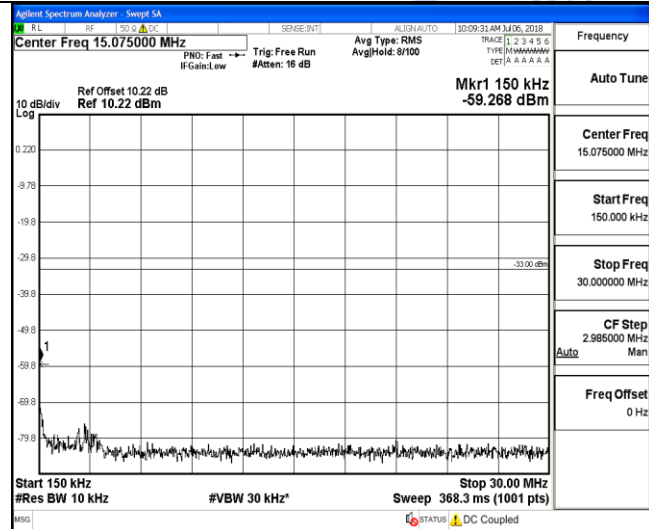

9KHz~150KHz

9KHz~150KHz