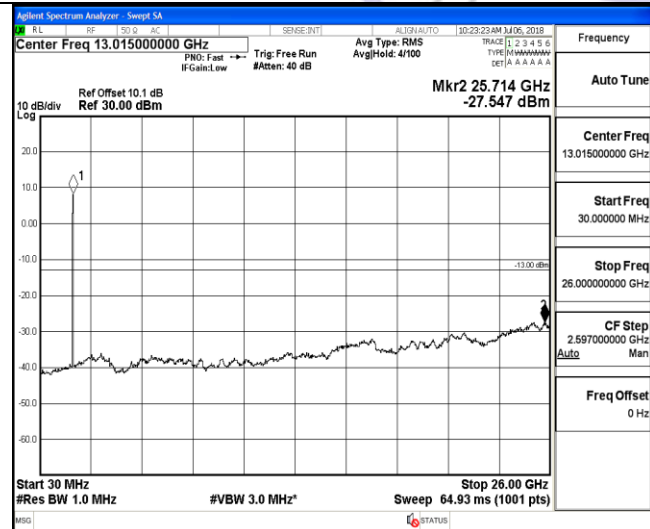

30MHz~26.5GHz
1RB#0

LTE FDD Band 4-3MHz Channel Bandwidth
Middle Channel

QPSK

16QAM

9KHz~150KHz

9KHz~150KHz

150KHz~30MHz

150KHz~30MHz

30MHz~26.5GHz
1RB#0

30MHz~26.5GHz
1RB#0

LTE FDD Band 4-3MHz Channel Bandwidth
High Channel

QPSK

16QAM

9KHz~150KHz

9KHz~150KHz

150KHz~30MHz