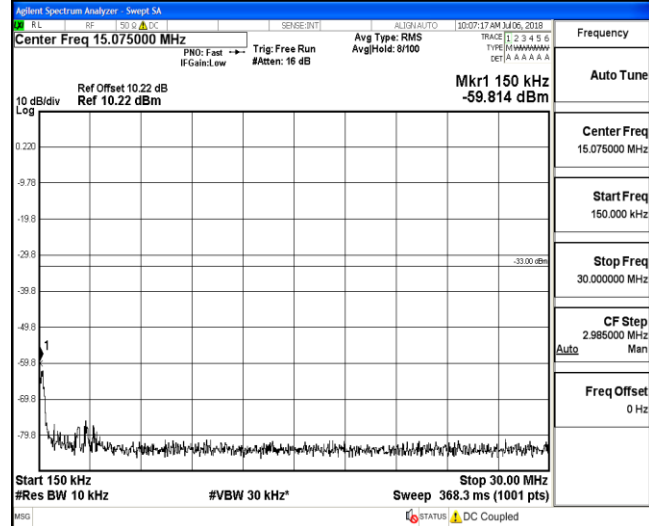

150KHz~30MHz

30MHz~26.5GHz
1RB#0

30MHz~26.5GHz
1RB#0

LTE FDD Band 4-15MHz Channel Bandwidth
Low Channel

QPSK

16QAM

9KHz~150KHz

9KHz~150KHz