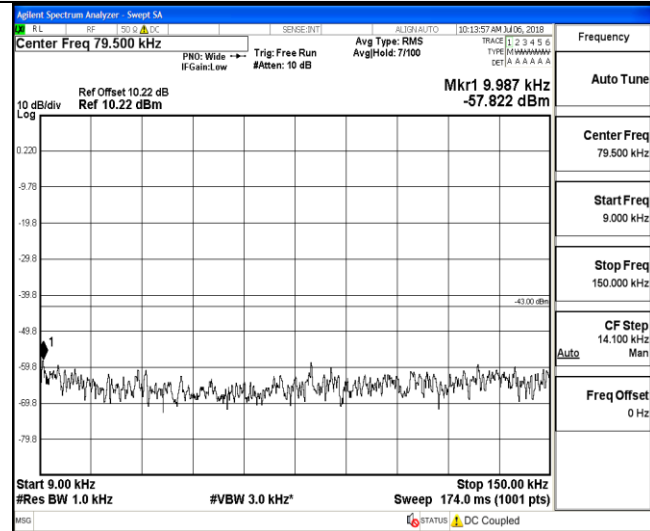

LTE FDD Band 4-10MHz Channel Bandwidth
Low Channel

QPSK

16QAM

9KHz~150KHz

9KHz~150KHz

150KHz~30MHz

150KHz~30MHz

30MHz~26.5GHz
1RB#0