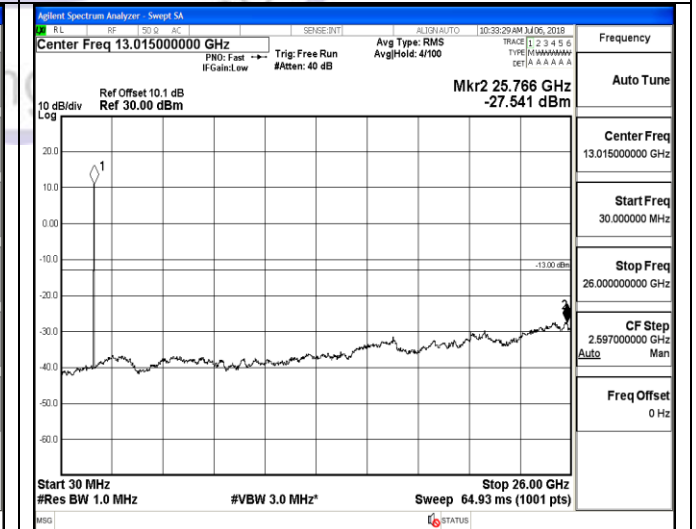

150KHz~30MHz

150KHz~30MHz

30MHz~26.5GHz
1RB#0

30MHz~26.5GHz
1RB#0