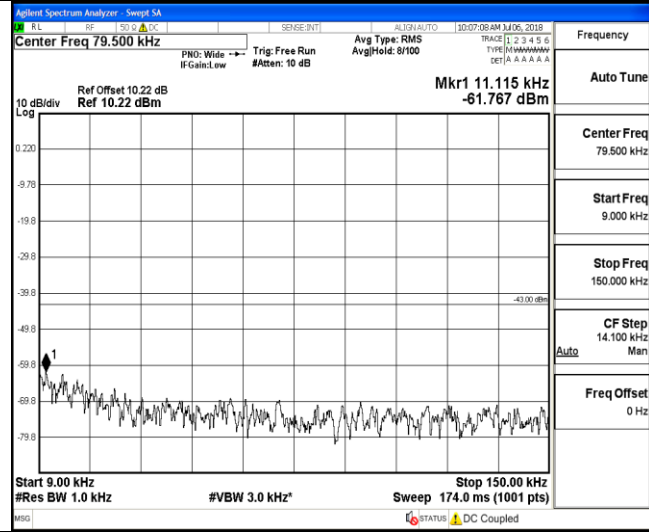

150KHz~30MHz

30MHz~26.5GHz
1RB#0

30MHz~26.5GHz
1RB#0

LTE FDD Band 4-15MHz Channel Bandwidth
Low Channel

QPSK

16QAM

9KHz~150KHz

9KHz~150KHz