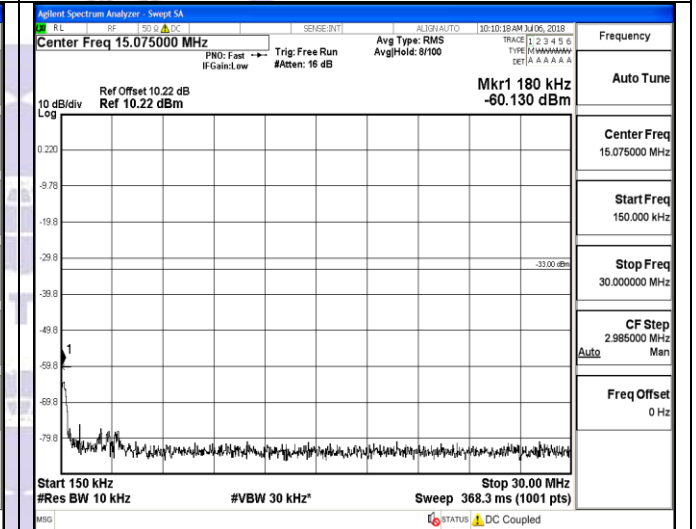

30MHz~26.5GHz
1RB#0

30MHz~26.5GHz
1RB#0

LTE FDD Band 4-3MHz Channel Bandwidth
High Channel

QPSK

16QAM

9KHz~150KHz

9KHz~150KHz

150KHz~30MHz

150KHz~30MHz

30MHz~26.5GHz
1RB#0

30MHz~26.5GHz
1RB#0

LTE FDD Band 4-5MHz Channel Bandwidth
Low Channel

QPSK

16QAM

9KHz~150KHz

9KHz~150KHz