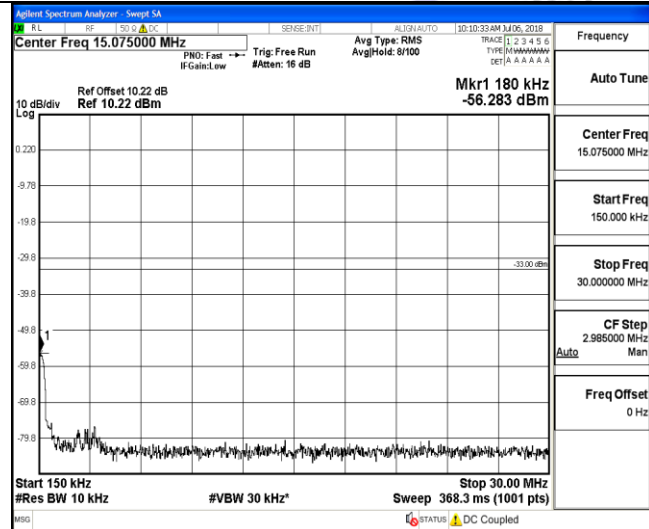

150KHz~30MHz

30MHz~26.5GHz
1RB#0

30MHz~26.5GHz
1RB#0

LTE FDD Band 4-5MHz Channel Bandwidth
Low Channel

QPSK

16QAM

9KHz~150KHz

9KHz~150KHz

150KHz~30MHz

150KHz~30MHz

30MHz~26.5GHz

30MHz~26.5GHz

1RB#0

1RB#0

LTE FDD Band 4-5MHz Channel Bandwidth
Middle Channel

QPSK