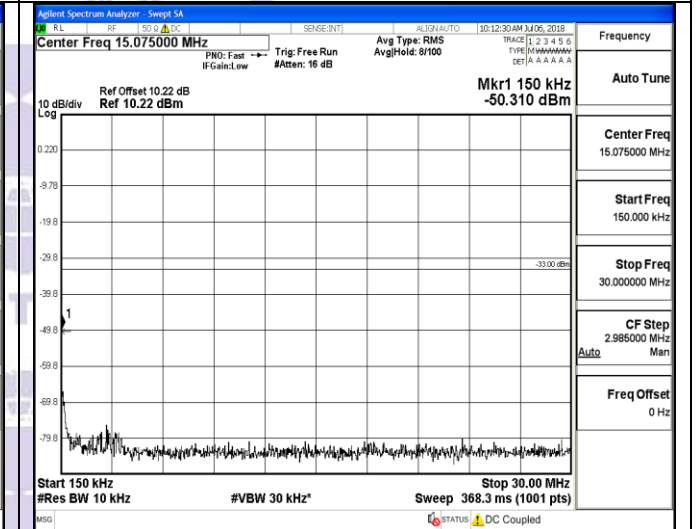

9KHz~150KHz

9KHz~150KHz