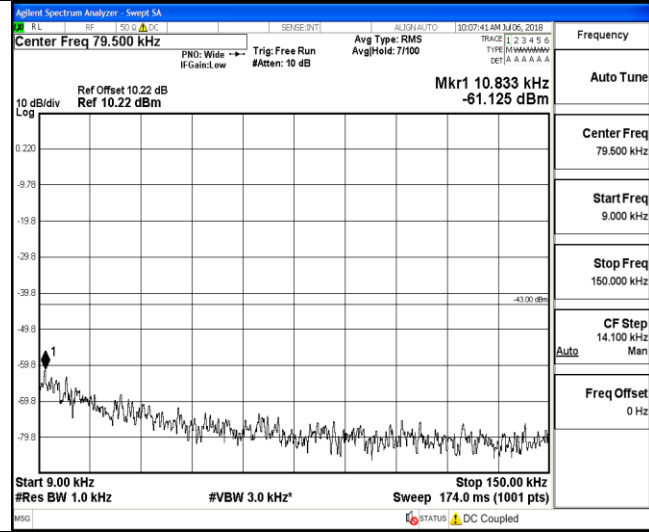

LTE FDD Band 4-3MHz Channel Bandwidth
Low Channel

QPSK

16QAM

9KHz~150KHz

9KHz~150KHz

150KHz~30MHz

150KHz~30MHz

30MHz~26.5GHz
1RB#0

30MHz~26.5GHz
1RB#0

LTE FDD Band 4-3MHz Channel Bandwidth
Middle Channel

QPSK

16QAM

9KHz~150KHz

9KHz~150KHz

150KHz~30MHz

150KHz~30MHz