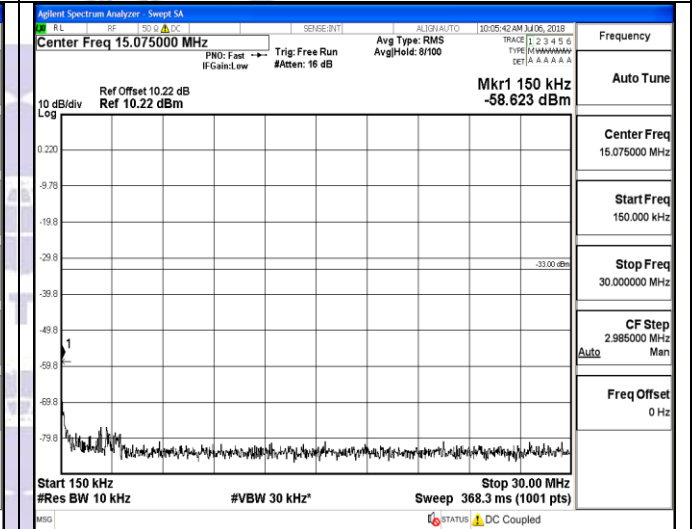

30MHz~26.5GHz
1RB#0

LTE FDD Band 4-10MHz Channel Bandwidth
Middle Channel

QPSK

16QAM

9KHz~150KHz

9KHz~150KHz

150KHz~30MHz

150KHz~30MHz