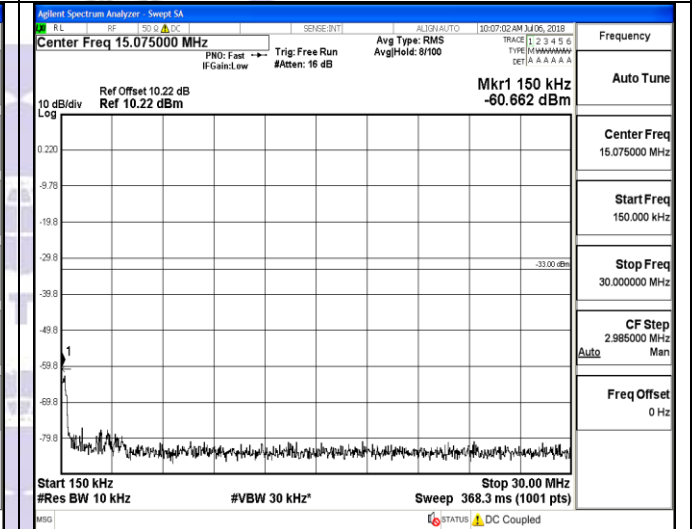

30MHz~26.5GHz
1RB#0

30MHz~26.5GHz
1RB#0

LTE FDD Band 4-10MHz Channel Bandwidth
High Channel

QPSK

16QAM

9KHz~150KHz

9KHz~150KHz

150KHz~30MHz