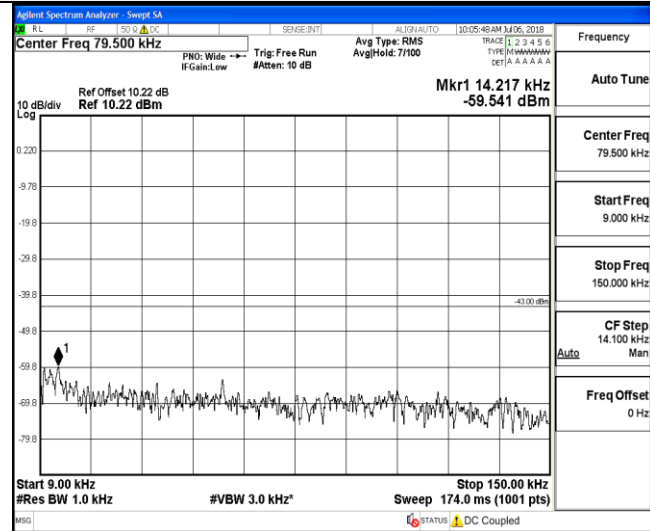

LTE FDD Band 4-10MHz Channel Bandwidth
High Channel

QPSK

16QAM