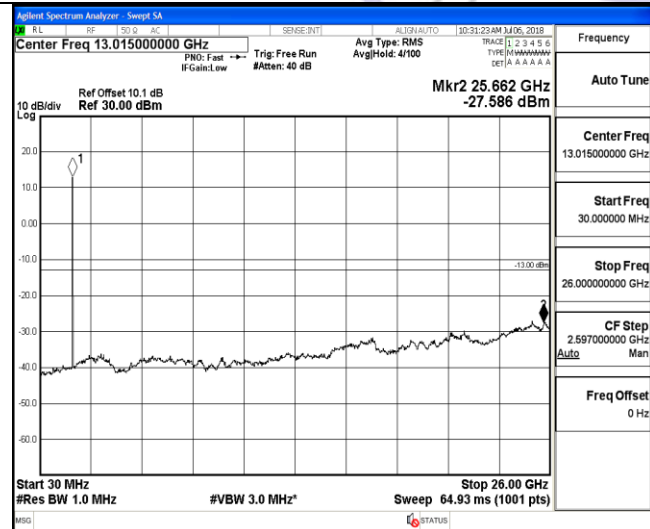

150KHz~30MHz

150KHz~30MHz

30MHz~26.5GHz
1RB#0

30MHz~26.5GHz
1RB#0