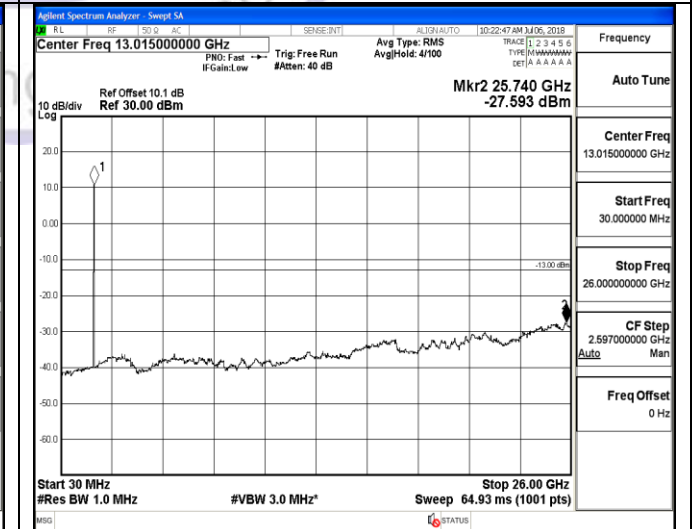

LTE FDD Band 4-3MHz Channel Bandwidth
Low Channel

QPSK

16QAM

9KHz~150KHz

9KHz~150KHz

150KHz~30MHz

150KHz~30MHz

30MHz~26.5GHz
1RB#0

30MHz~26.5GHz
1RB#0

LTE FDD Band 4-3MHz Channel Bandwidth
Middle Channel

QPSK

16QAM

9KHz~150KHz

9KHz~150KHz

150KHz~30MHz

150KHz~30MHz

30MHz~26.5GHz
1RB#0

30MHz~26.5GHz
1RB#0

LTE FDD Band 4-3MHz Channel Bandwidth
High Channel

QPSK

16QAM

9KHz~150KHz

9KHz~150KHz

150KHz~30MHz