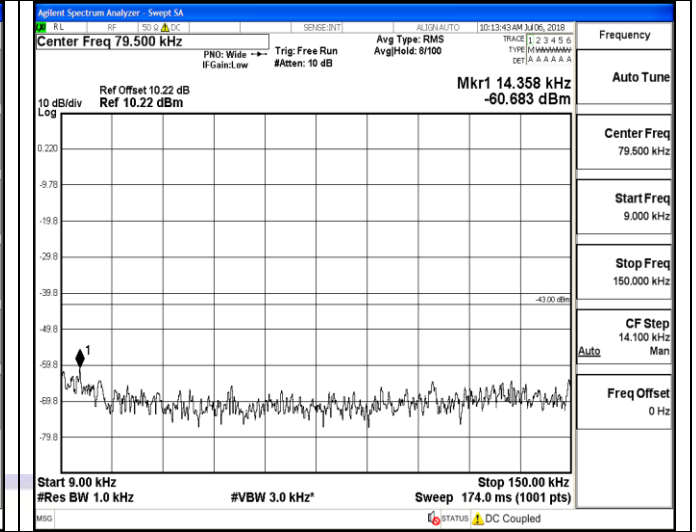

LTE FDD Band 4-5MHz Channel Bandwidth
High Channel

QPSK

16QAM