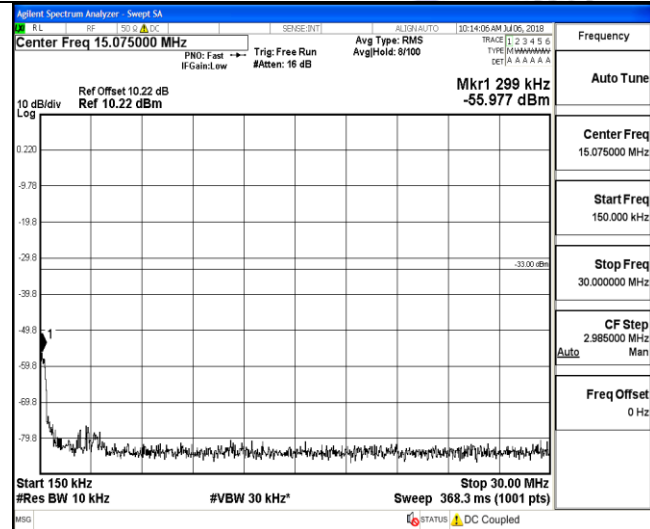

LTE FDD Band 4-10MHz Channel Bandwidth
Low Channel

QPSK

16QAM

9KHz~150KHz

9KHz~150KHz

150KHz~30MHz

150KHz~30MHz

30MHz~26.5GHz
1RB#0