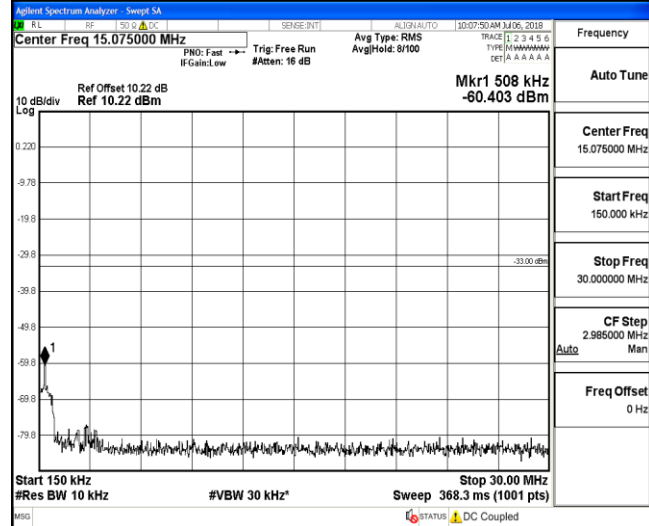

LTE FDD Band 4-3MHz Channel Bandwidth
Low Channel

QPSK

16QAM

9KHz~150KHz

9KHz~150KHz

150KHz~30MHz

150KHz~30MHz

30MHz~26.5GHz
1RB#0

30MHz~26.5GHz
1RB#0

LTE FDD Band 4-3MHz Channel Bandwidth
Middle Channel

QPSK

16QAM

9KHz~150KHz

9KHz~150KHz

150KHz~30MHz

150KHz~30MHz