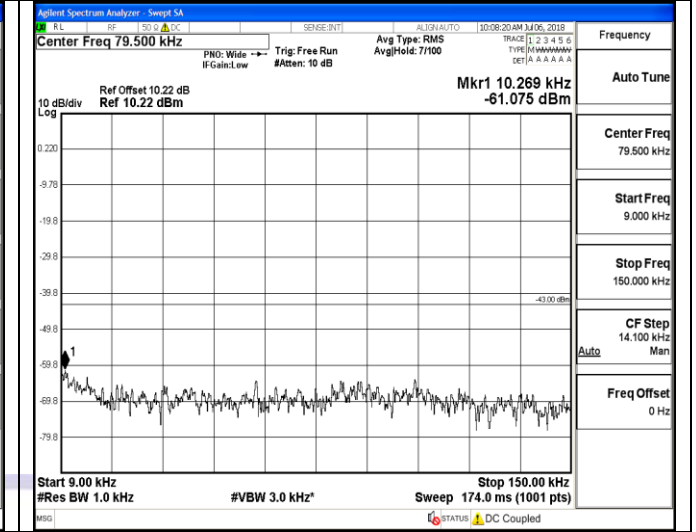

LTE FDD Band 4-3MHz Channel Bandwidth
Low Channel

QPSK

16QAM

9KHz~150KHz

9KHz~150KHz

150KHz~30MHz

150KHz~30MHz

30MHz~26.5GHz
1RB#0