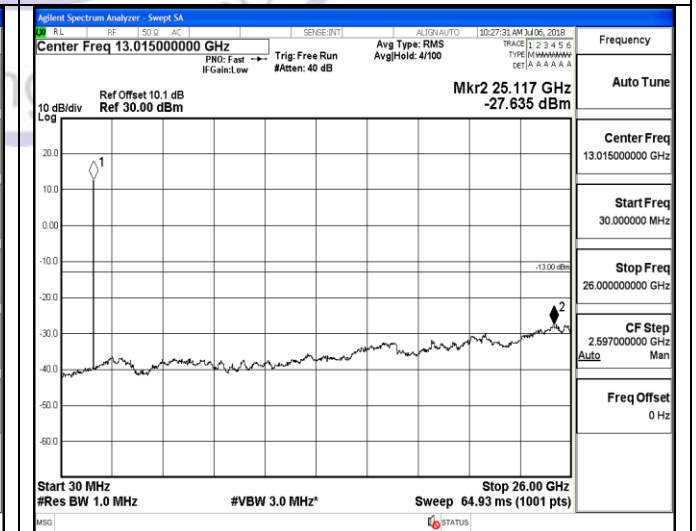

150KHz~30MHz

150KHz~30MHz

30MHz~26.5GHz

30MHz~26.5GHz

1RB#0

1RB#0

LTE FDD Band 4-5MHz Channel Bandwidth
Middle Channel

QPSK

16QAM

9KHz~150KHz

9KHz~150KHz

150KHz~30MHz

150KHz~30MHz

30MHz~26.5GHz
1RB#0

30MHz~26.5GHz
1RB#0

LTE FDD Band 4-5MHz Channel Bandwidth
High Channel