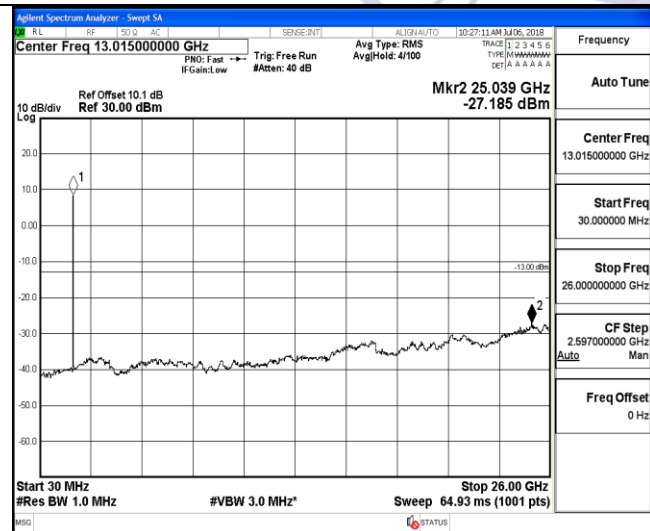

150KHz~30MHz

150KHz~30MHz

30MHz~26.5GHz

30MHz~26.5GHz

1RB#0

1RB#0

LTE FDD Band 4-5MHz Channel Bandwidth
Middle Channel

QPSK

16QAM

9KHz~150KHz

9KHz~150KHz

150KHz~30MHz

150KHz~30MHz

30MHz~26.5GHz
1RB#0

30MHz~26.5GHz
1RB#0

LTE FDD Band 4-5MHz Channel Bandwidth
High Channel