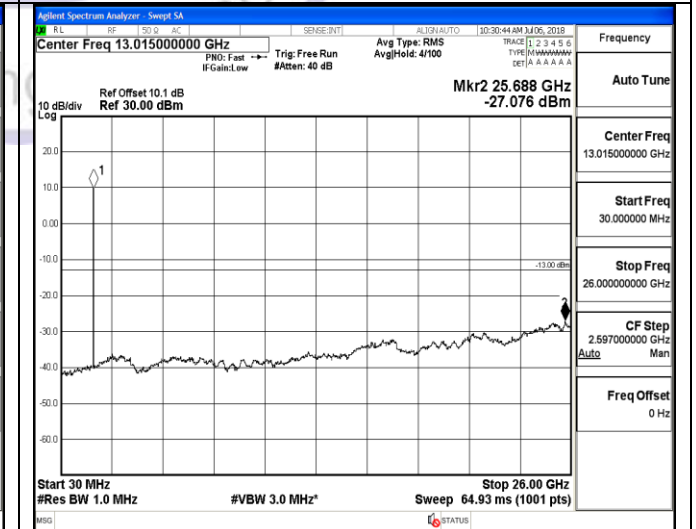

LTE FDD Band 4-10MHz Channel Bandwidth
Low Channel

QPSK

16QAM

9KHz~150KHz

9KHz~150KHz

150KHz~30MHz

150KHz~30MHz

30MHz~26.5GHz
1RB#0

30MHz~26.5GHz
1RB#0

LTE FDD Band 4-10MHz Channel Bandwidth
Middle Channel

QPSK

16QAM

9KHz~150KHz

9KHz~150KHz

150KHz~30MHz

150KHz~30MHz

30MHz~26.5GHz
1RB#0

30MHz~26.5GHz
1RB#0

LTE FDD Band 4-10MHz Channel Bandwidth
High Channel

QPSK

16QAM

9KHz~150KHz

9KHz~150KHz

150KHz~30MHz