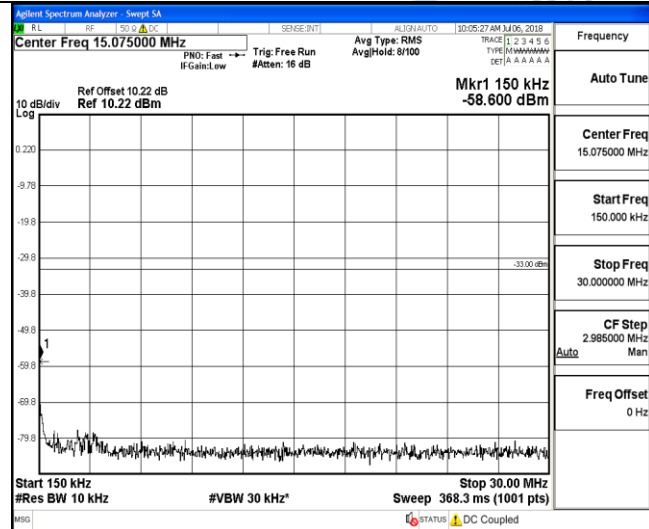

30MHz~26.5GHz
1RB#0

LTE FDD Band 4-10MHz Channel Bandwidth
Middle Channel

QPSK

16QAM

9KHz~150KHz

9KHz~150KHz

150KHz~30MHz

150KHz~30MHz