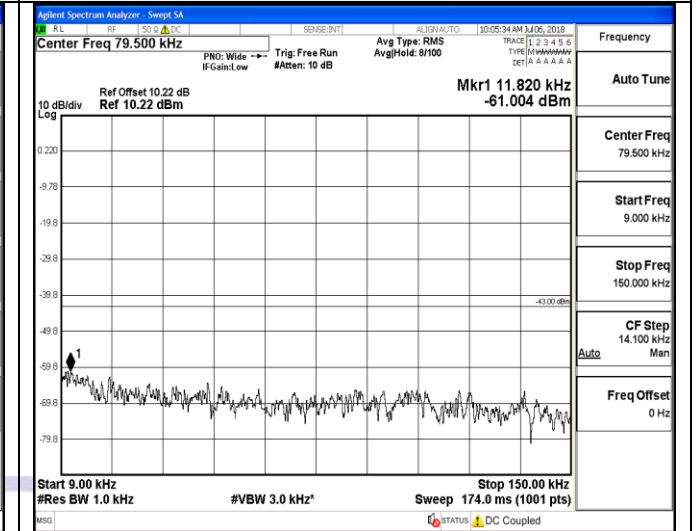

LTE FDD Band 4-10MHz Channel Bandwidth
Low Channel

QPSK

16QAM

9KHz~150KHz

9KHz~150KHz

150KHz~30MHz

150KHz~30MHz

30MHz~26.5GHz
1RB#0

30MHz~26.5GHz
1RB#0

LTE FDD Band 4-10MHz Channel Bandwidth
Middle Channel

QPSK

16QAM

9KHz~150KHz

9KHz~150KHz

150KHz~30MHz

150KHz~30MHz