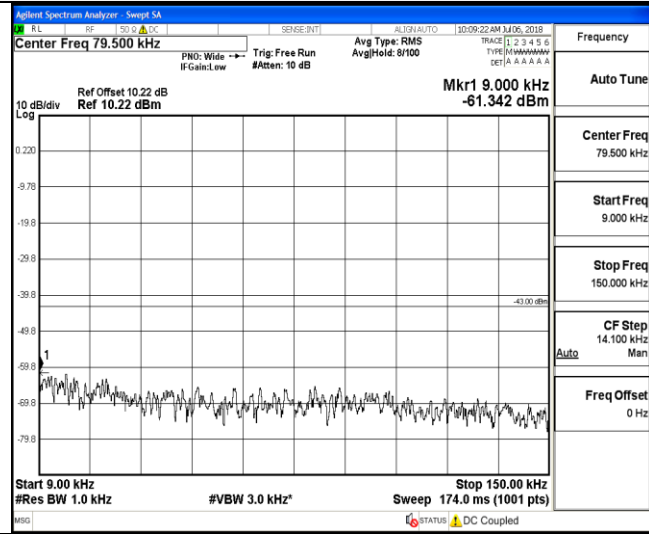

9KHz~150KHz

150KHz~30MHz

150KHz~30MHz

30MHz~26.5GHz
1RB#0

30MHz~26.5GHz
1RB#0

LTE FDD Band 4-15MHz Channel Bandwidth
High Channel

QPSK

16QAM