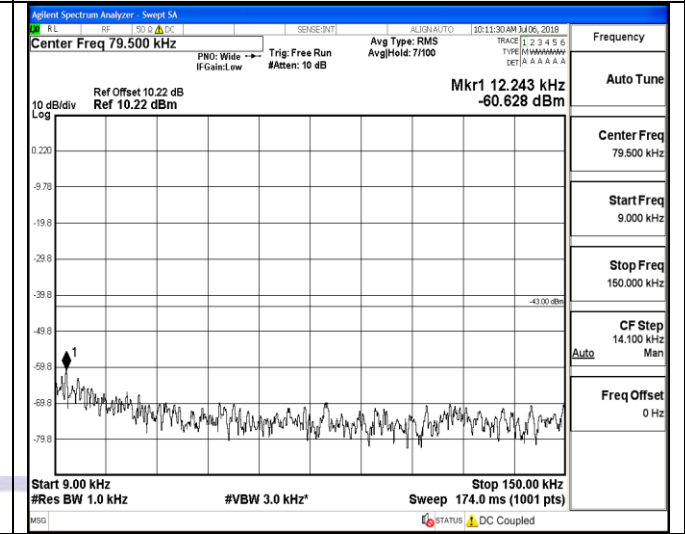

150KHz~30MHz

30MHz~26.5GHz
1RB#0

30MHz~26.5GHz
1RB#0

LTE FDD Band 4-5MHz Channel Bandwidth
Low Channel

QPSK

16QAM

9KHz~150KHz

9KHz~150KHz

150KHz~30MHz

150KHz~30MHz

30MHz~26.5GHz

30MHz~26.5GHz

1RB#0

1RB#0

LTE FDD Band 4-5MHz Channel Bandwidth
Middle Channel

QPSK