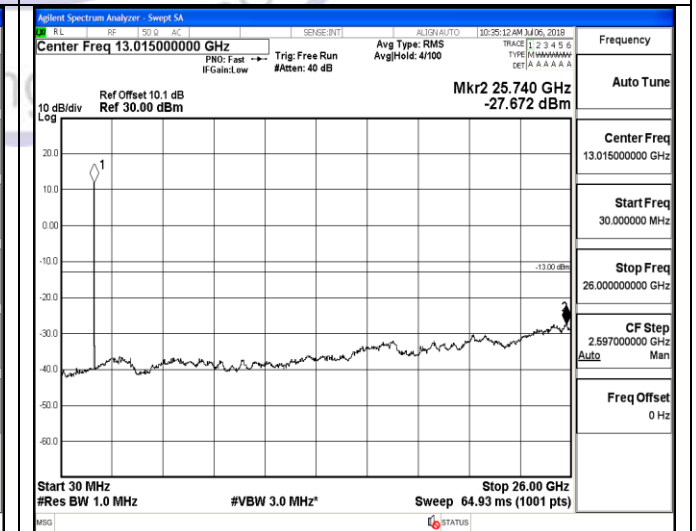

150KHz~30MHz

150KHz~30MHz

30MHz~26.5GHz
1RB#0

30MHz~26.5GHz
1RB#0

LTE FDD Band 4-15MHz Channel Bandwidth
Middle Channel

QPSK

16QAM

9KHz~150KHz

9KHz~150KHz

150KHz~30MHz

150KHz~30MHz

30MHz~26.5GHz
1RB#0

30MHz~26.5GHz
1RB#0

LTE FDD Band 4-15MHz Channel Bandwidth
High Channel

QPSK

16QAM

9KHz~150KHz

9KHz~150KHz

150KHz~30MHz

150KHz~30MHz

30MHz~26.5GHz
1RB#0

30MHz~26.5GHz
1RB#0