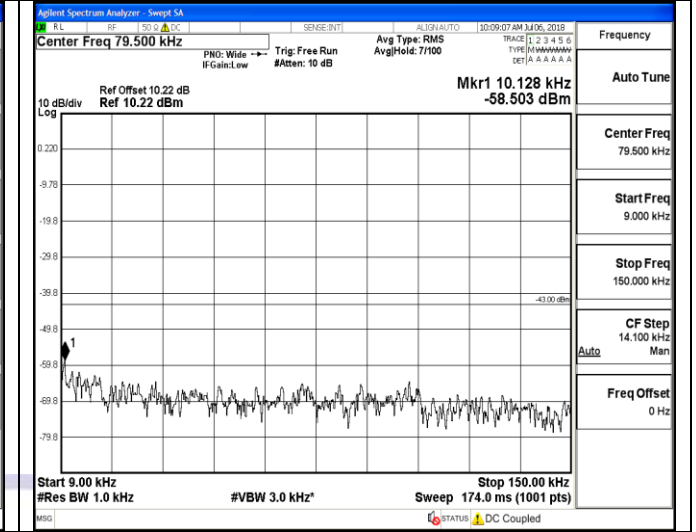

150KHz~30MHz

150KHz~30MHz

30MHz~26.5GHz
1RB#0

30MHz~26.5GHz
1RB#0

LTE FDD Band 4-15MHz Channel Bandwidth
Middle Channel

QPSK

16QAM

9KHz~150KHz