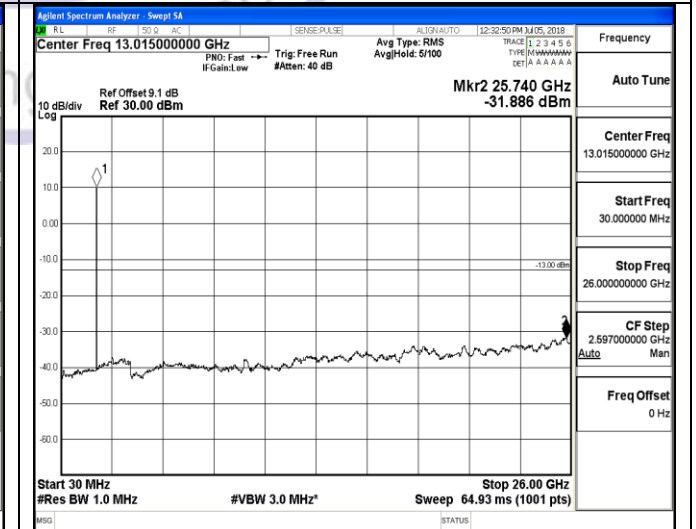

LTE FDD Band 2-1.4MHz Channel Bandwidth
High Channel

QPSK

16QAM

9KHz~150KHz

9KHz~150KHz

150KHz~30MHz

150KHz~30MHz

30MHz~26.5GHz
1RB#0

30MHz~26.5GHz
1RB#0

LTE FDD Band 2-3MHz Channel Bandwidth
Low Channel

QPSK

16QAM

9KHz~150KHz

9KHz~150KHz

150KHz~30MHz

150KHz~30MHz