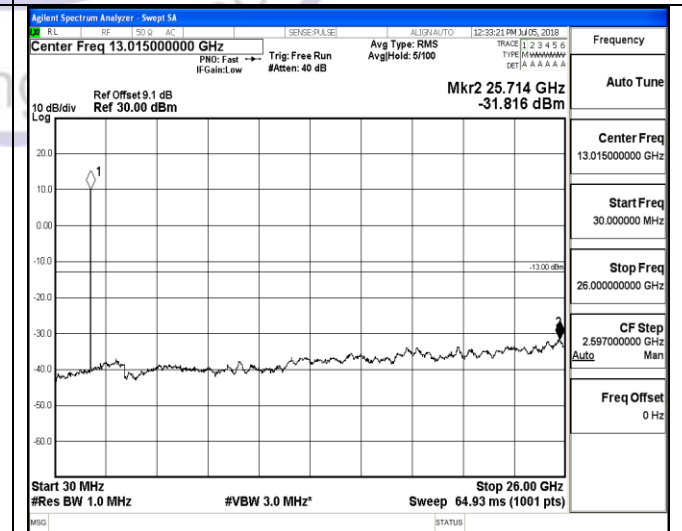

150KHz~30MHz

150KHz~30MHz

30MHz~26.5GHz
1RB#0

30MHz~26.5GHz
1RB#0

LTE FDD Band 2-5MHz Channel Bandwidth
Low Channel

QPSK

16QAM

9KHz~150KHz

9KHz~150KHz

150KHz~30MHz

150KHz~30MHz

30MHz~26.5GHz
1RB#0

30MHz~26.5GHz
1RB#0

LTE FDD Band 2-5MHz Channel Bandwidth
Middle Channel

QPSK

16QAM