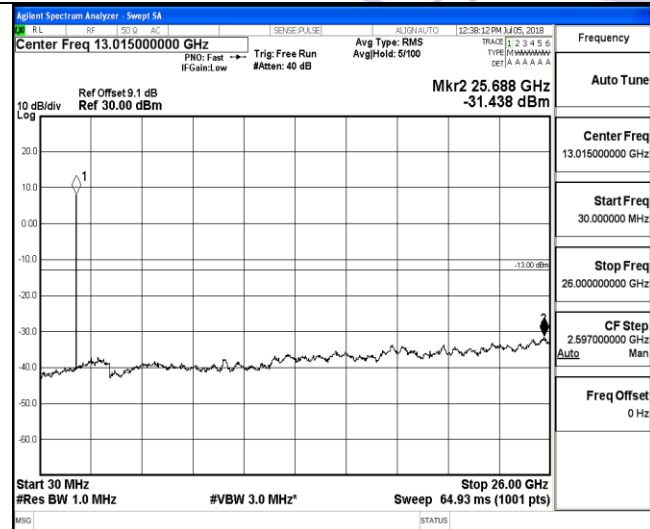

30MHz~26.5GHz
1RB#0

LTE FDD Band 2-10MHz Channel Bandwidth
High Channel

QPSK

16QAM

9KHz~150KHz

9KHz~150KHz

150KHz~30MHz

150KHz~30MHz