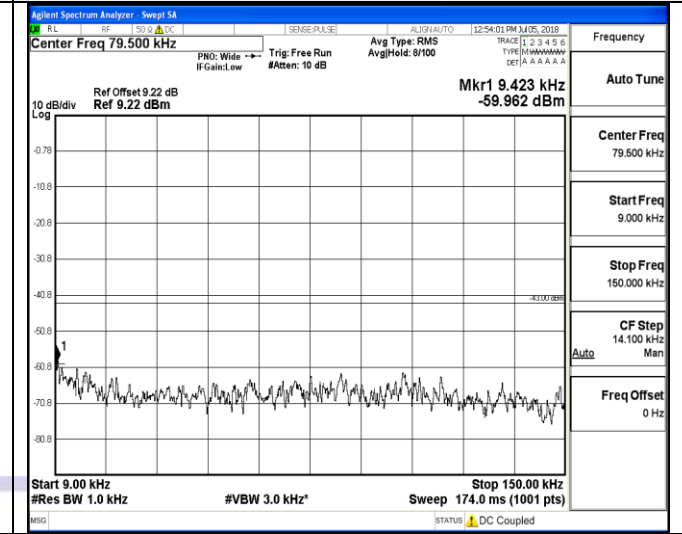

150KHz~30MHz

150KHz~30MHz

30MHz~26.5GHz
1RB#0

30MHz~26.5GHz
1RB#0

LTE FDD Band 2-5MHz Channel Bandwidth
Low Channel

QPSK

16QAM

9KHz~150KHz