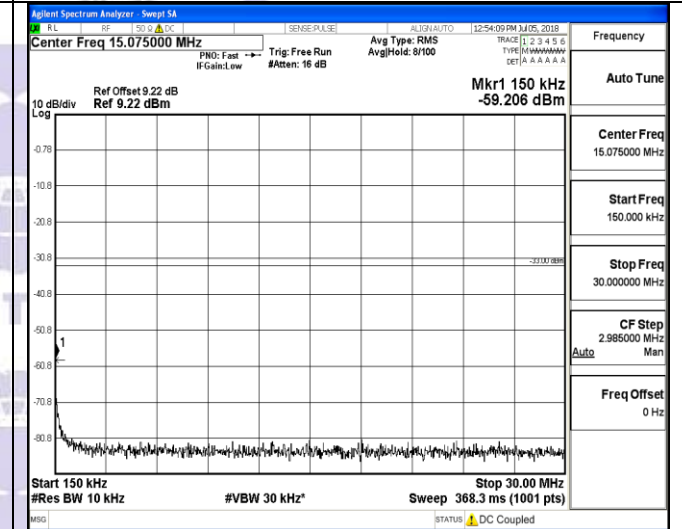

9KHz~150KHz

9KHz~150KHz