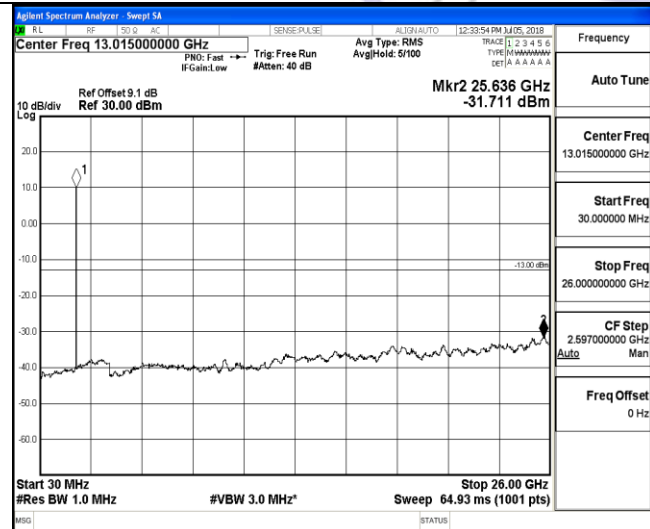

30MHz~26.5GHz
1RB#0

LTE FDD Band 2-3MHz Channel Bandwidth
Low Channel

QPSK

16QAM

9KHz~150KHz

9KHz~150KHz

150KHz~30MHz

150KHz~30MHz

30MHz~26.5GHz
1RB#0

30MHz~26.5GHz
1RB#0

LTE FDD Band 2-3MHz Channel Bandwidth
Middle Channel

QPSK

16QAM

9KHz~150KHz

9KHz~150KHz

150KHz~30MHz