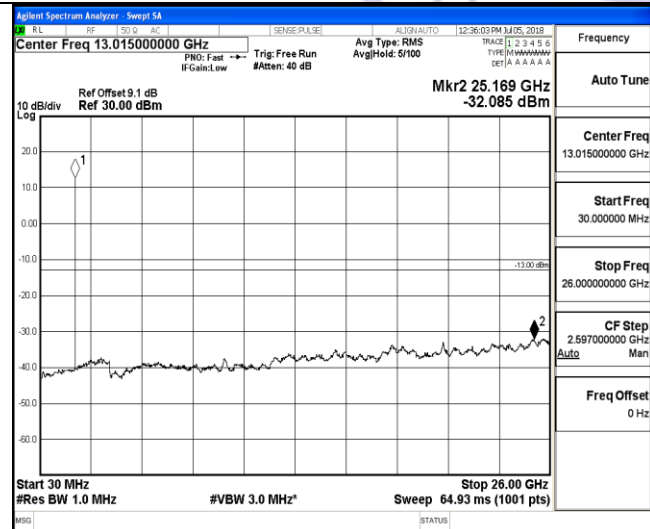

150KHz~30MHz

150KHz~30MHz

30MHz~26.5GHz
1RB#0

30MHz~26.5GHz
1RB#0