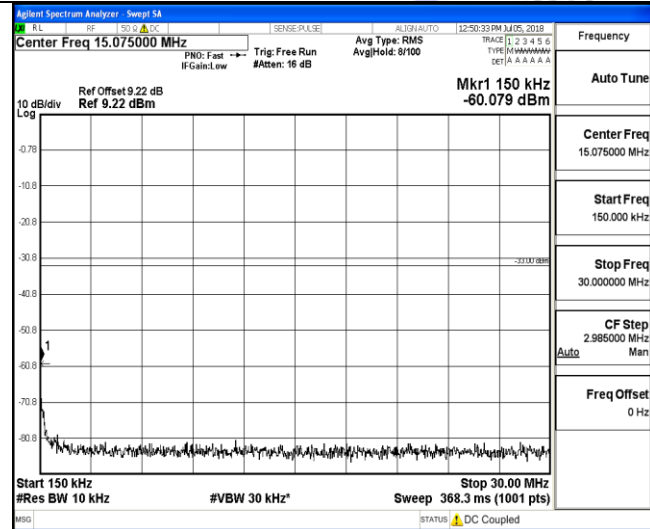

30MHz~26.5GHz
1RB#0

LTE FDD Band 2-10MHz Channel Bandwidth
High Channel

QPSK

16QAM

9KHz~150KHz

9KHz~150KHz

150KHz~30MHz

150KHz~30MHz