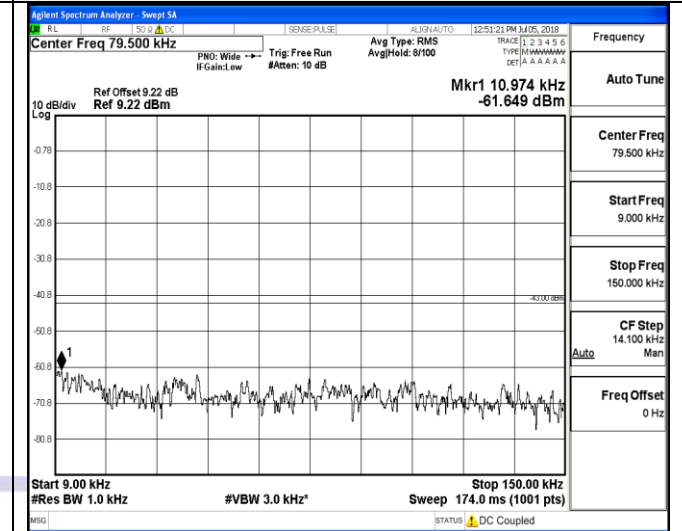

150KHz~30MHz

30MHz~26.5GHz
1RB#0

30MHz~26.5GHz
1RB#0

LTE FDD Band 2-15MHz Channel Bandwidth

Middle Channel

QPSK

16QAM

9KHz~150KHz