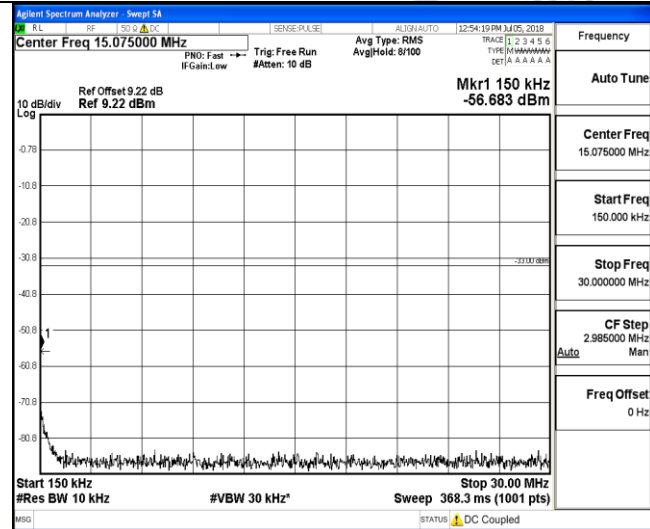

9KHz~150KHz

9KHz~150KHz