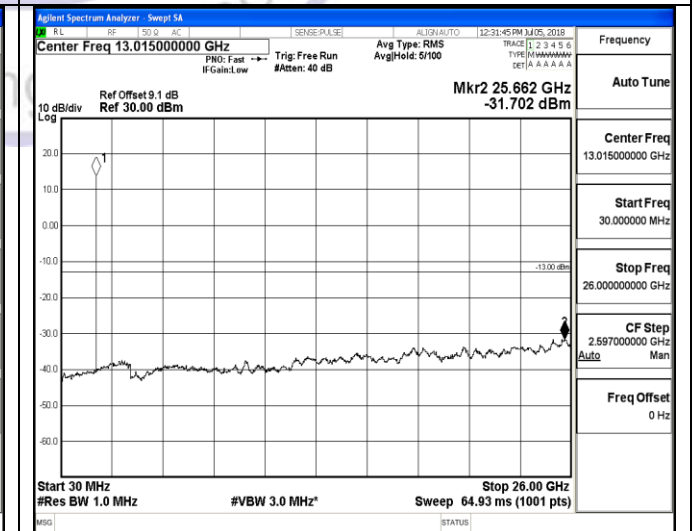

30MHz~26.5GHz
1RB#0

LTE FDD Band 2-3MHz Channel Bandwidth
Low Channel

QPSK

16QAM

9KHz~150KHz

9KHz~150KHz

150KHz~30MHz

150KHz~30MHz

30MHz~26.5GHz
1RB#0

30MHz~26.5GHz
1RB#0

LTE FDD Band 2-3MHz Channel Bandwidth
Middle Channel

QPSK

16QAM

9KHz~150KHz

9KHz~150KHz

150KHz~30MHz

150KHz~30MHz

30MHz~26.5GHz
1RB#0

30MHz~26.5GHz
1RB#0

LTE FDD Band 2-3MHz Channel Bandwidth
High Channel

QPSK

16QAM

9KHz~150KHz

9KHz~150KHz