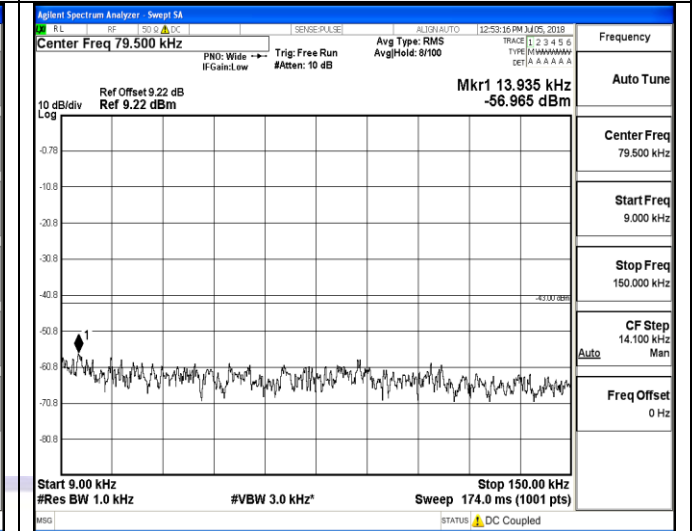

LTE FDD Band 2-1.4MHz Channel Bandwidth
High Channel

QPSK

16QAM

9KHz~150KHz

9KHz~150KHz

150KHz~30MHz

150KHz~30MHz

30MHz~26.5GHz
1RB#0

30MHz~26.5GHz
1RB#0

LTE FDD Band 2-3MHz Channel Bandwidth
Low Channel

QPSK

16QAM

9KHz~150KHz

9KHz~150KHz

150KHz~30MHz

150KHz~30MHz