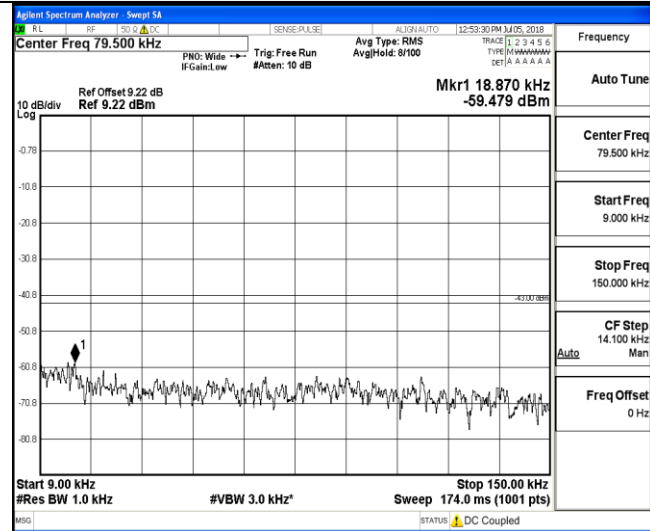

LTE FDD Band 2-1.4MHz Channel Bandwidth
High Channel

QPSK

16QAM

9KHz~150KHz

9KHz~150KHz

150KHz~30MHz

150KHz~30MHz

30MHz~26.5GHz
1RB#0

30MHz~26.5GHz
1RB#0

LTE FDD Band 2-3MHz Channel Bandwidth
Low Channel

QPSK

16QAM

9KHz~150KHz

9KHz~150KHz

150KHz~30MHz

150KHz~30MHz