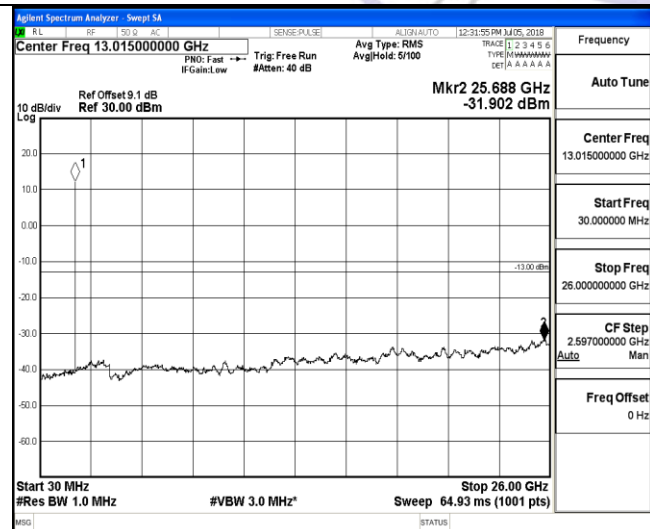

150KHz~30MHz

30MHz~26.5GHz
1RB#0

30MHz~26.5GHz
1RB#0

LTE FDD Band 2-3MHz Channel Bandwidth
High Channel

QPSK

16QAM

9KHz~150KHz

9KHz~150KHz

150KHz~30MHz

150KHz~30MHz

30MHz~26.5GHz
1RB#0

30MHz~26.5GHz
1RB#0

LTE FDD Band 2-5MHz Channel Bandwidth
Low Channel

QPSK

16QAM

9KHz~150KHz