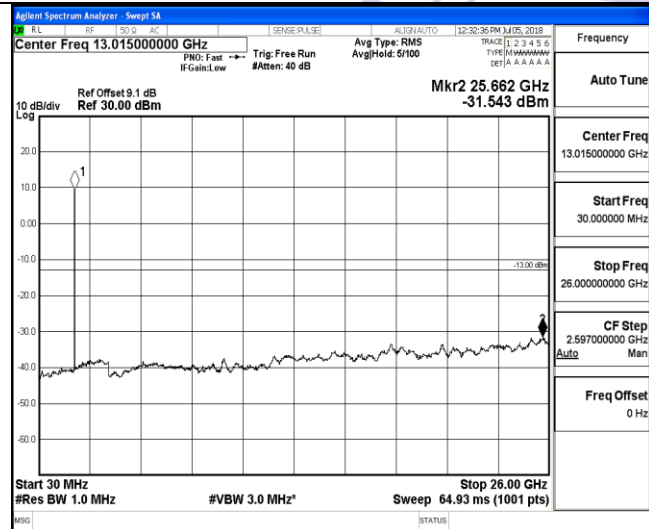

LTE FDD Band 2-1.4MHz Channel Bandwidth
High Channel

QPSK

16QAM

9KHz~150KHz

9KHz~150KHz

150KHz~30MHz

150KHz~30MHz

30MHz~26.5GHz
1RB#0

30MHz~26.5GHz
1RB#0

LTE FDD Band 2-3MHz Channel Bandwidth
Low Channel

QPSK

16QAM

9KHz~150KHz

9KHz~150KHz

150KHz~30MHz

150KHz~30MHz