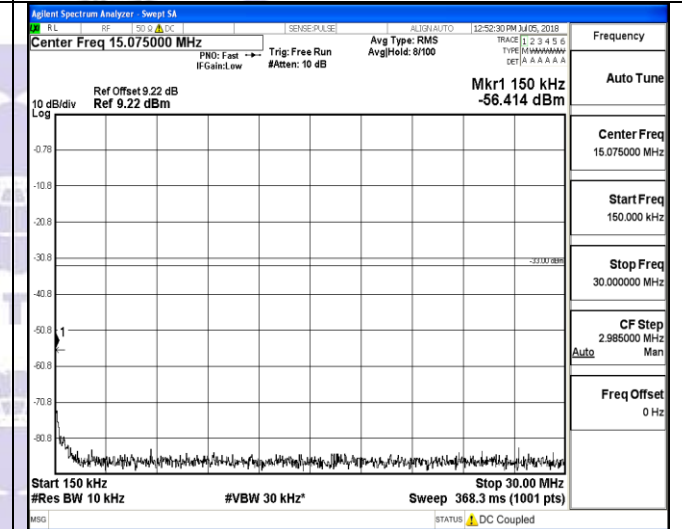

9KHz~150KHz

9KHz~150KHz