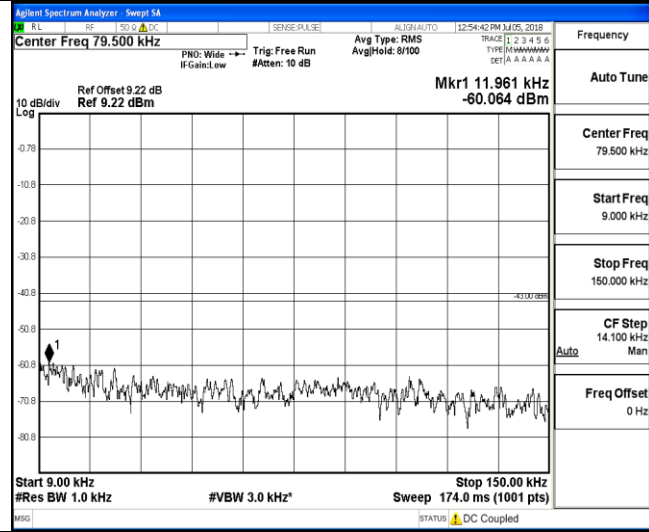

LTE FDD Band 2-1.4MHz Channel Bandwidth
High Channel

QPSK

16QAM

9KHz~150KHz

9KHz~150KHz

150KHz~30MHz

150KHz~30MHz

30MHz~26.5GHz
1RB#0