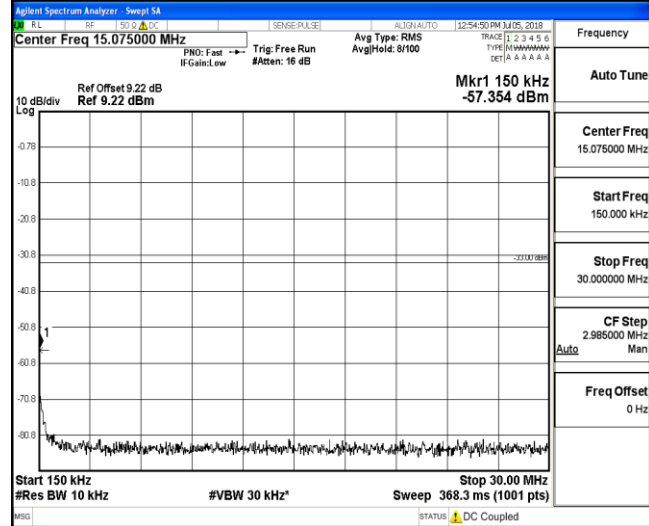

LTE FDD Band 2-1.4MHz Channel Bandwidth
High Channel

QPSK

16QAM

9KHz~150KHz

9KHz~150KHz

150KHz~30MHz

150KHz~30MHz

30MHz~26.5GHz
1RB#0

30MHz~26.5GHz
1RB#0

LTE FDD Band 2-3MHz Channel Bandwidth
Low Channel

QPSK

16QAM

9KHz~150KHz

9KHz~150KHz

150KHz~30MHz

150KHz~30MHz