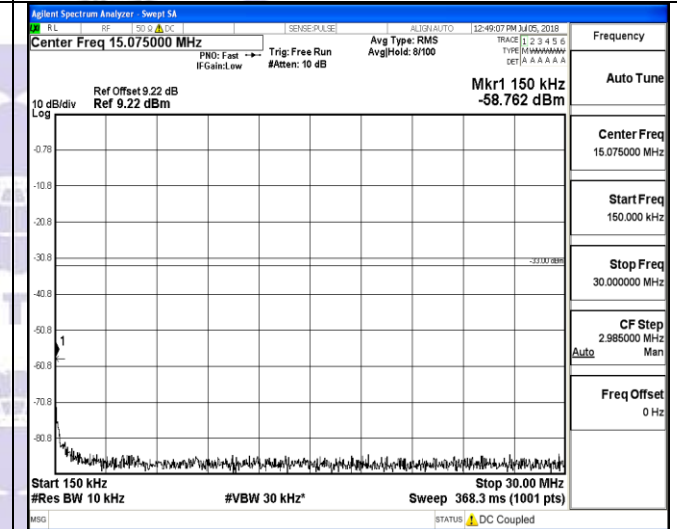

30MHz~26.5GHz
1RB#0

30MHz~26.5GHz
1RB#0

LTE FDD Band 2-15MHz Channel Bandwidth
Low Channel

QPSK

16QAM

9KHz~150KHz

9KHz~150KHz

150KHz~30MHz