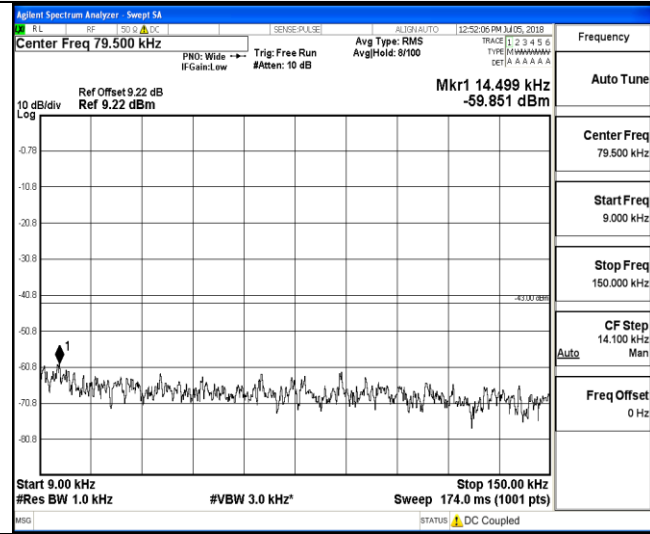

LTE FDD Band 2-10MHz Channel Bandwidth
Low Channel

QPSK

16QAM