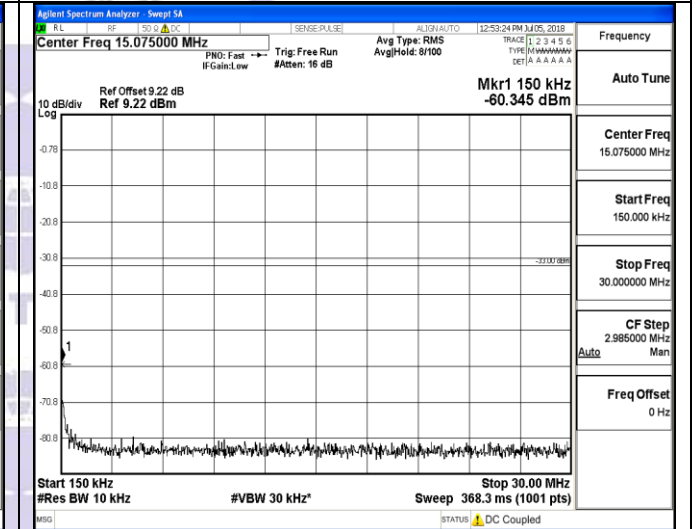

30MHz~26.5GHz
1RB#0

LTE FDD Band 2-3MHz Channel Bandwidth
Low Channel

QPSK

16QAM

9KHz~150KHz

9KHz~150KHz

150KHz~30MHz

150KHz~30MHz

30MHz~26.5GHz
1RB#0

30MHz~26.5GHz
1RB#0

LTE FDD Band 2-3MHz Channel Bandwidth
Middle Channel

QPSK

16QAM

9KHz~150KHz

9KHz~150KHz

150KHz~30MHz