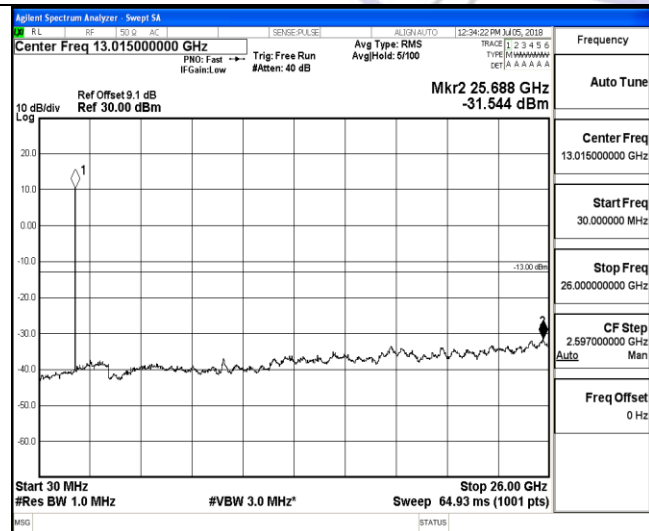

150KHz~30MHz

150KHz~30MHz

30MHz~26.5GHz
1RB#0

30MHz~26.5GHz
1RB#0