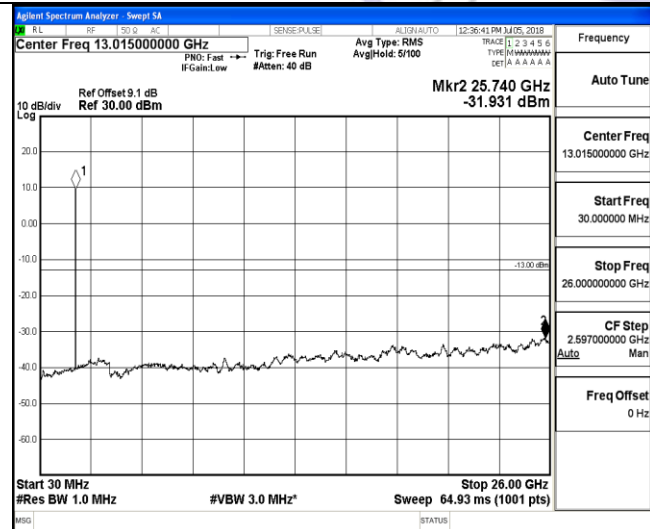

LTE FDD Band 2-10MHz Channel Bandwidth
Middle Channel

QPSK

16QAM

9KHz~150KHz

9KHz~150KHz

150KHz~30MHz

150KHz~30MHz

30MHz~26.5GHz
1RB#0