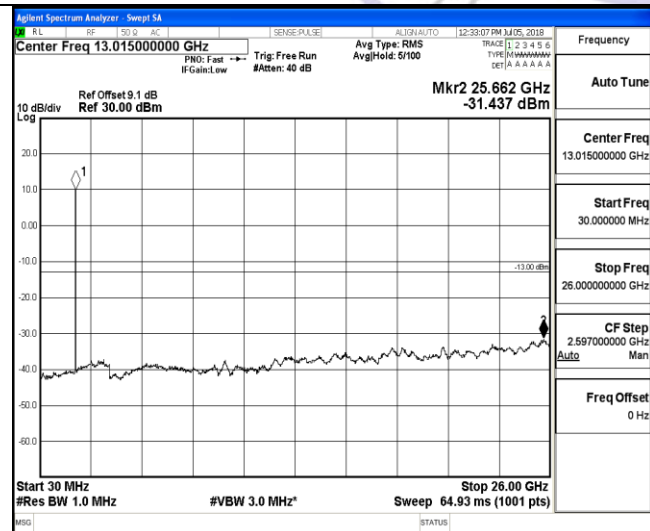

150KHz~30MHz

150KHz~30MHz

30MHz~26.5GHz
1RB#0

30MHz~26.5GHz
1RB#0