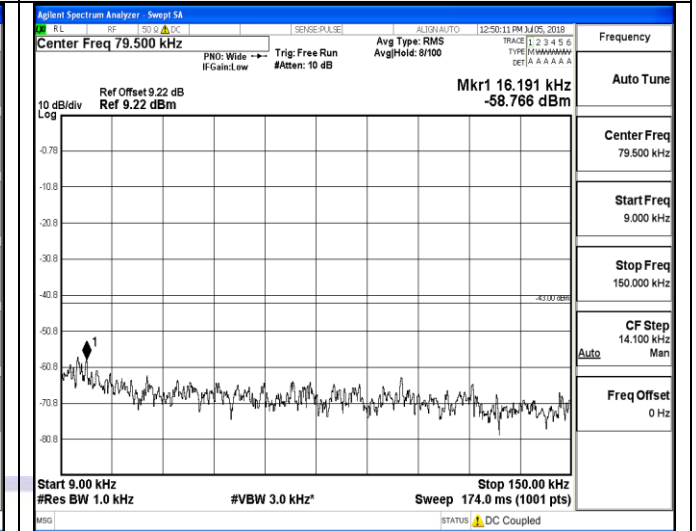

LTE FDD Band 2-10MHz Channel Bandwidth
High Channel

QPSK

16QAM