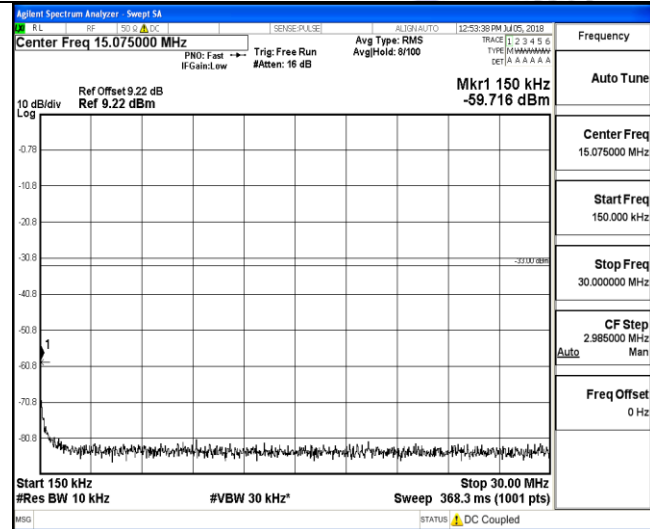

30MHz~26.5GHz
1RB#0

LTE FDD Band 2-3MHz Channel Bandwidth
Low Channel

QPSK

16QAM

9KHz~150KHz

9KHz~150KHz

150KHz~30MHz

150KHz~30MHz

30MHz~26.5GHz
1RB#0

30MHz~26.5GHz
1RB#0

LTE FDD Band 2-3MHz Channel Bandwidth
Middle Channel

QPSK

16QAM

9KHz~150KHz

9KHz~150KHz

150KHz~30MHz