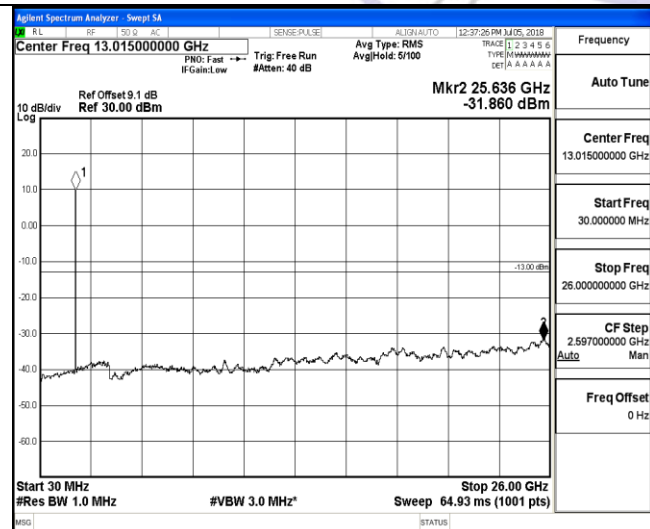

150KHz~30MHz

150KHz~30MHz

30MHz~26.5GHz

1RB#0

30MHz~26.5GHz

1RB#0