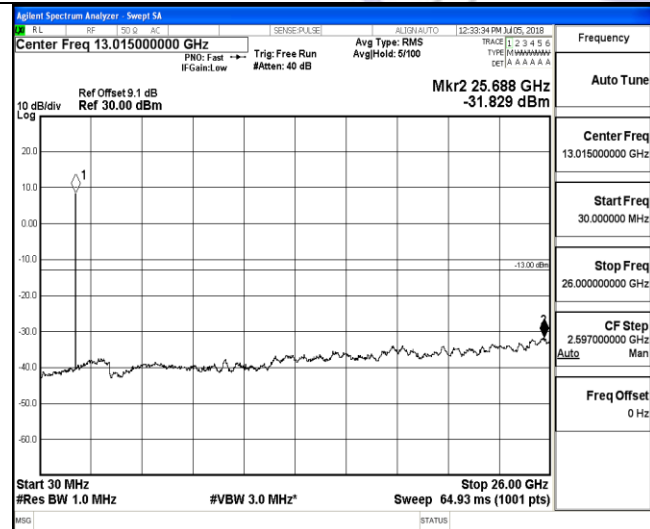

150KHz~30MHz

150KHz~30MHz

30MHz~26.5GHz
1RB#0

30MHz~26.5GHz
1RB#0