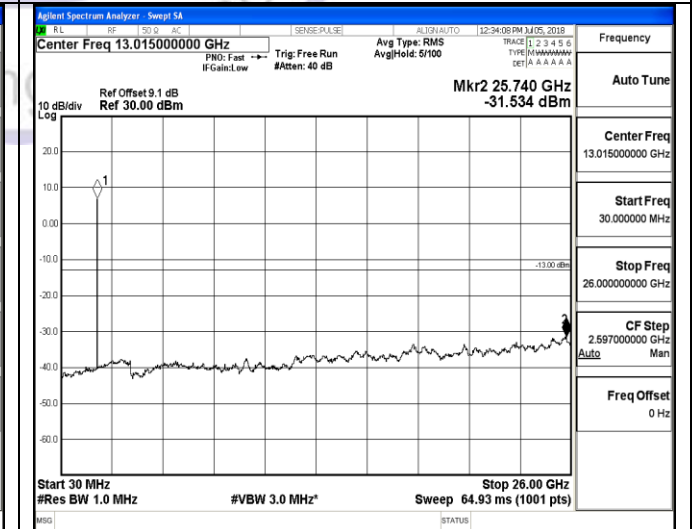

LTE FDD Band 2-1.4MHz Channel Bandwidth
High Channel

QPSK

16QAM

9KHz~150KHz

9KHz~150KHz

150KHz~30MHz

150KHz~30MHz

30MHz~26.5GHz
1RB#0

30MHz~26.5GHz
1RB#0

LTE FDD Band 2-3MHz Channel Bandwidth
Low Channel

QPSK

16QAM

9KHz~150KHz

9KHz~150KHz

150KHz~30MHz

150KHz~30MHz

30MHz~26.5GHz
1RB#0

30MHz~26.5GHz
1RB#0

LTE FDD Band 2-3MHz Channel Bandwidth
Middle Channel

QPSK

16QAM

9KHz~150KHz

9KHz~150KHz

150KHz~30MHz