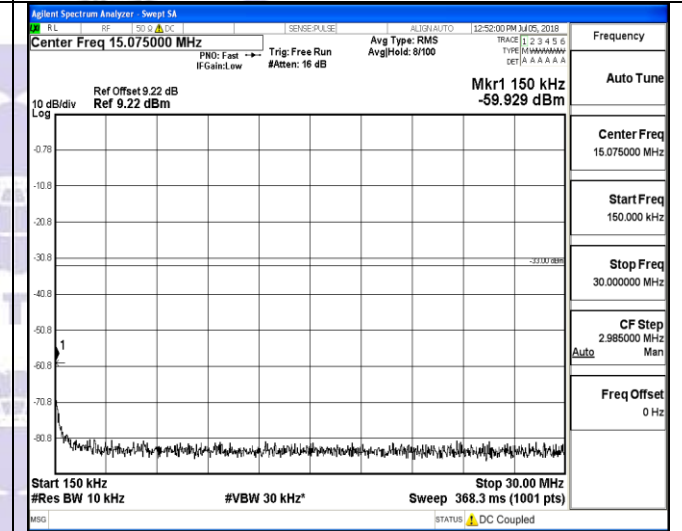

9KHz~150KHz

9KHz~150KHz