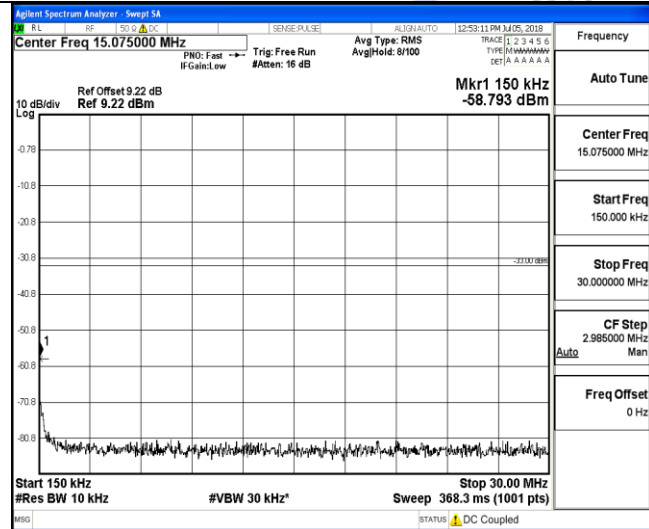

30MHz~26.5GHz
1RB#0

30MHz~26.5GHz
1RB#0

LTE FDD Band 2-3MHz Channel Bandwidth
Middle Channel

QPSK

16QAM

9KHz~150KHz

9KHz~150KHz

150KHz~30MHz

150KHz~30MHz

30MHz~26.5GHz
1RB#0

30MHz~26.5GHz
1RB#0

LTE FDD Band 2-3MHz Channel Bandwidth
High Channel

QPSK

16QAM

9KHz~150KHz

9KHz~150KHz