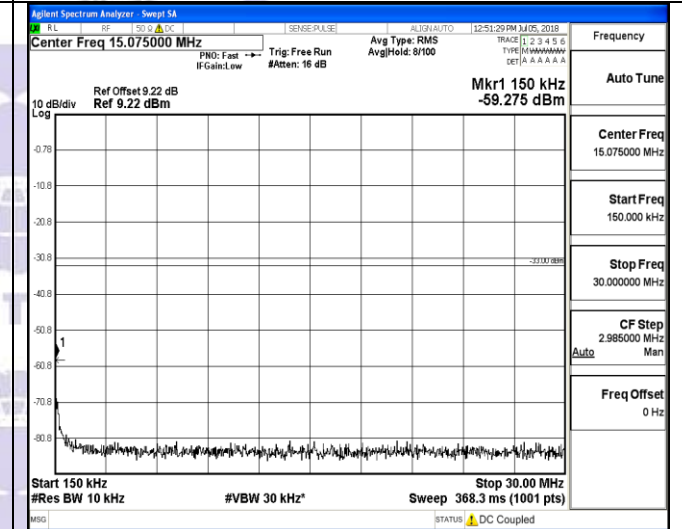

9KHz~150KHz

9KHz~150KHz