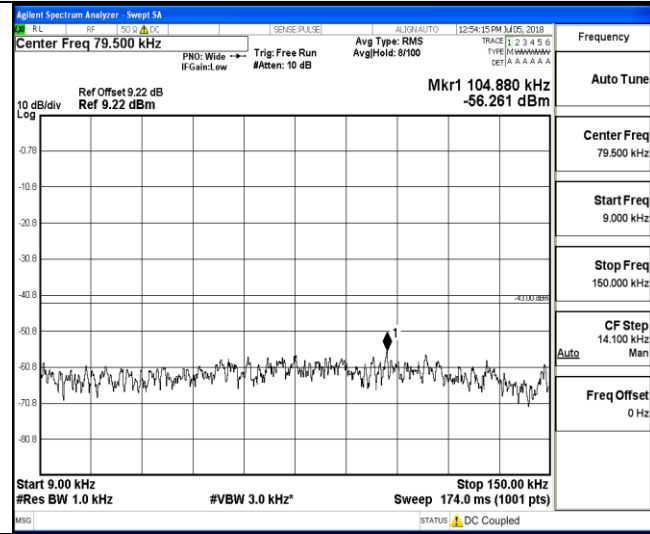

150KHz~30MHz

150KHz~30MHz

30MHz~26.5GHz
1RB#0

30MHz~26.5GHz
1RB#0

LTE FDD Band 2-5MHz Channel Bandwidth
Low Channel

QPSK

16QAM

9KHz~150KHz