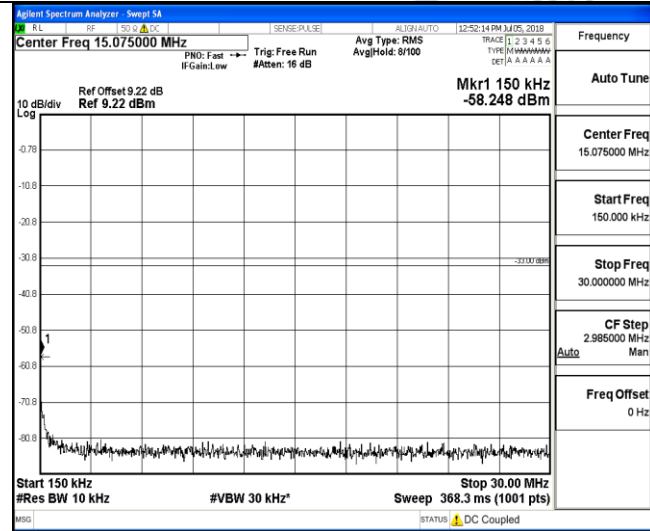

9KHz~150KHz

9KHz~150KHz