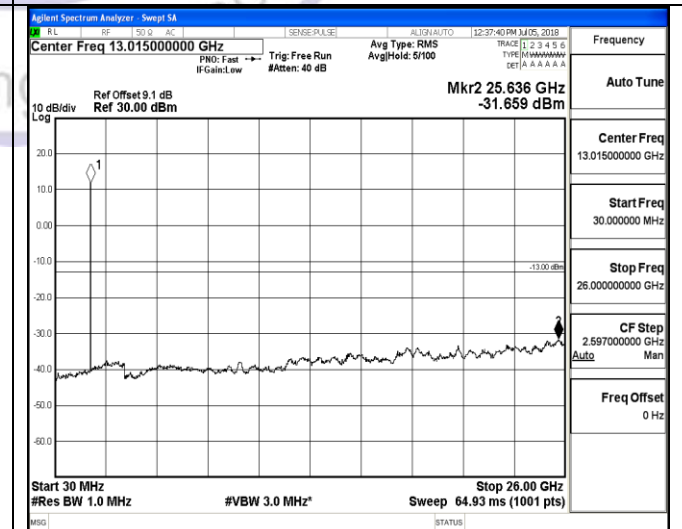

150KHz~30MHz

150KHz~30MHz

30MHz~26.5GHz

1RB#0

30MHz~26.5GHz

1RB#0