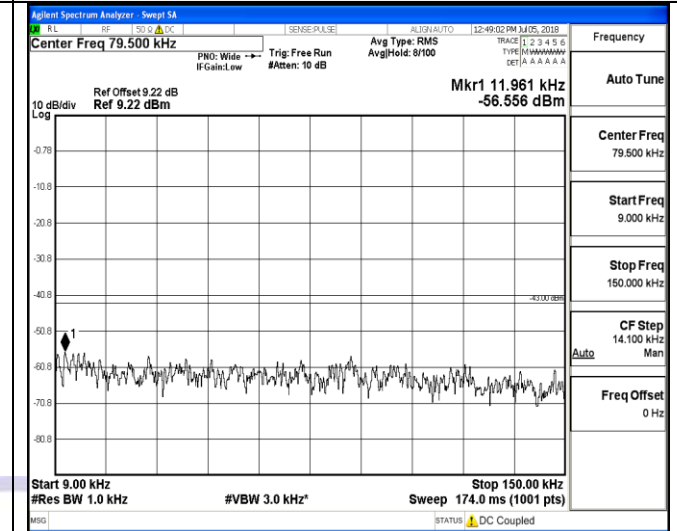

LTE FDD Band 2-15MHz Channel Bandwidth
Low Channel

QPSK

16QAM