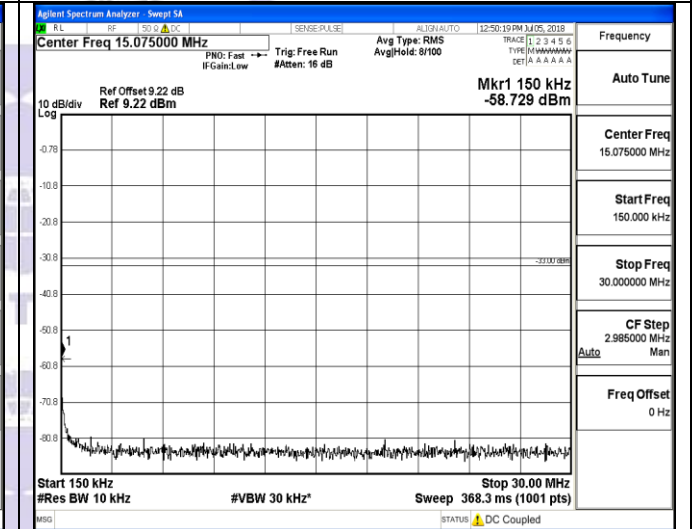

30MHz~26.5GHz
1RB#0

LTE FDD Band 2-10MHz Channel Bandwidth
High Channel

QPSK

16QAM

9KHz~150KHz

9KHz~150KHz

150KHz~30MHz

150KHz~30MHz