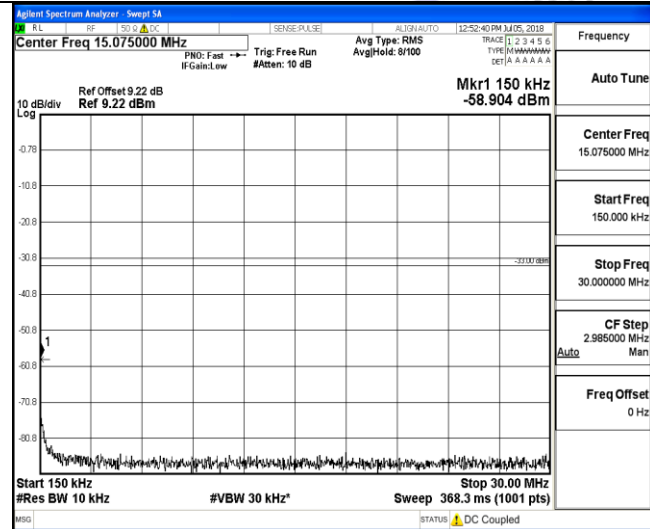

9KHz~150KHz

9KHz~150KHz