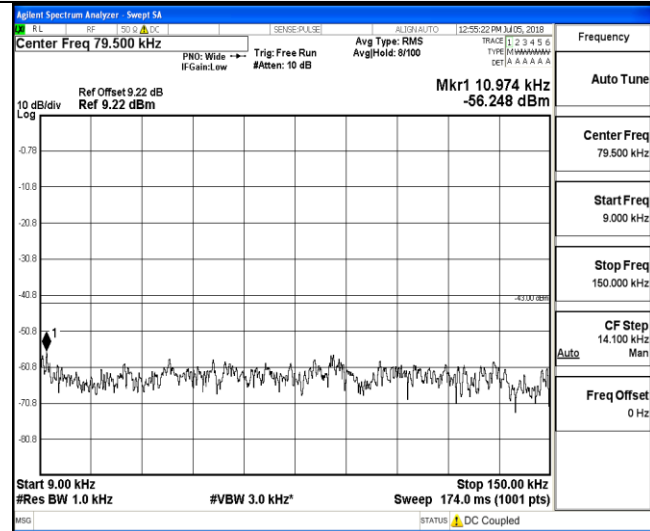

150KHz~30MHz

30MHz~26.5GHz
1RB#0

30MHz~26.5GHz
1RB#0

LTE FDD Band 2-3MHz Channel Bandwidth
High Channel

QPSK

16QAM

9KHz~150KHz

9KHz~150KHz

150KHz~30MHz

150KHz~30MHz

30MHz~26.5GHz
1RB#0

30MHz~26.5GHz
1RB#0

LTE FDD Band 2-5MHz Channel Bandwidth
Low Channel

QPSK

16QAM

9KHz~150KHz