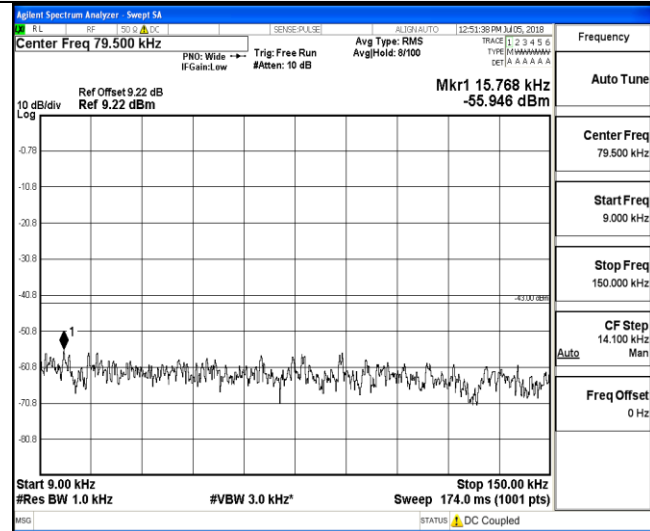

LTE FDD Band 2-10MHz Channel Bandwidth
Middle Channel

QPSK

16QAM

9KHz~150KHz

9KHz~150KHz

150KHz~30MHz

150KHz~30MHz

30MHz~26.5GHz
1RB#0