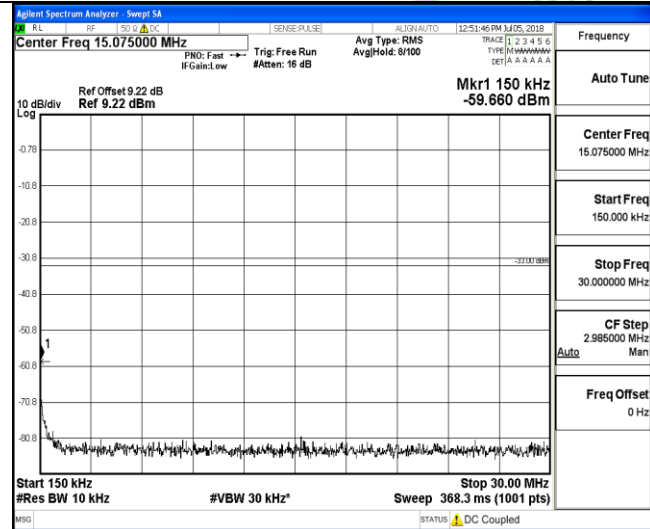

LTE FDD Band 2-10MHz Channel Bandwidth
Middle Channel

QPSK

16QAM

9KHz~150KHz

9KHz~150KHz

150KHz~30MHz

150KHz~30MHz

30MHz~26.5GHz
1RB#0