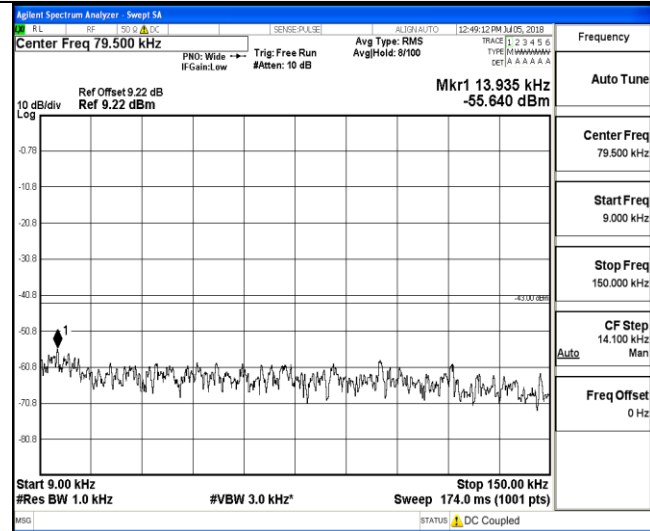

LTE FDD Band 2-15MHz Channel Bandwidth
Low Channel

QPSK

16QAM