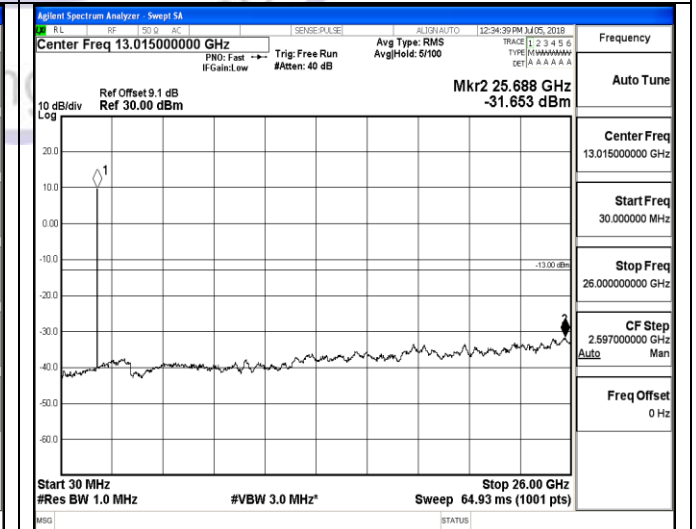

9KHz~150KHz

150KHz~30MHz

150KHz~30MHz

30MHz~26.5GHz
1RB#0

30MHz~26.5GHz
1RB#0

LTE FDD Band 2-5MHz Channel Bandwidth
Middle Channel

QPSK

16QAM

9KHz~150KHz

9KHz~150KHz

150KHz~30MHz

150KHz~30MHz

30MHz~26.5GHz
1RB#0

30MHz~26.5GHz
1RB#0

LTE FDD Band 2-5MHz Channel Bandwidth
High Channel

QPSK