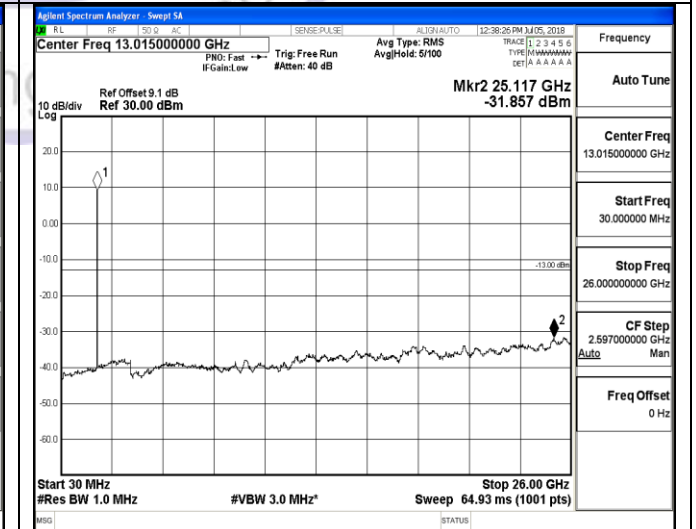

30MHz~26.5GHz
1RB#0

LTE FDD Band 2-10MHz Channel Bandwidth
High Channel

QPSK

16QAM

9KHz~150KHz

9KHz~150KHz

150KHz~30MHz

150KHz~30MHz

30MHz~26.5GHz
1RB#0

30MHz~26.5GHz
1RB#0

LTE FDD Band 2-15MHz Channel Bandwidth
Low Channel

QPSK

16QAM

9KHz~150KHz

9KHz~150KHz

150KHz~30MHz