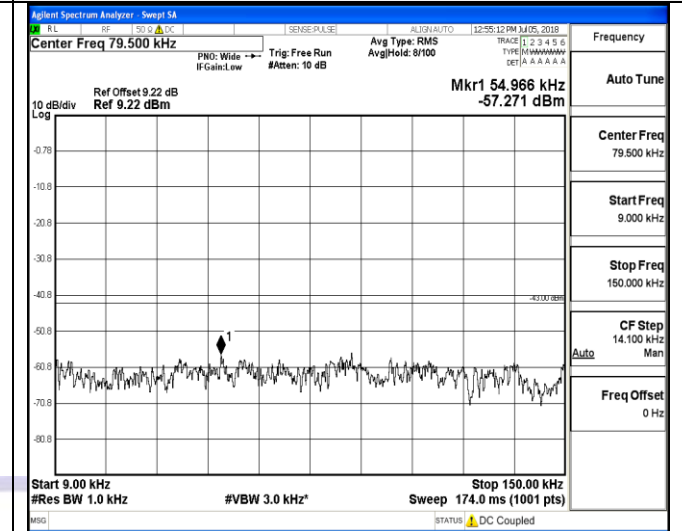

150KHz~30MHz

30MHz~26.5GHz
1RB#0

30MHz~26.5GHz
1RB#0

LTE FDD Band 2-3MHz Channel Bandwidth
High Channel

QPSK

16QAM

9KHz~150KHz

9KHz~150KHz

150KHz~30MHz

150KHz~30MHz

30MHz~26.5GHz
1RB#0

30MHz~26.5GHz
1RB#0

LTE FDD Band 2-5MHz Channel Bandwidth
Low Channel

QPSK

16QAM

9KHz~150KHz