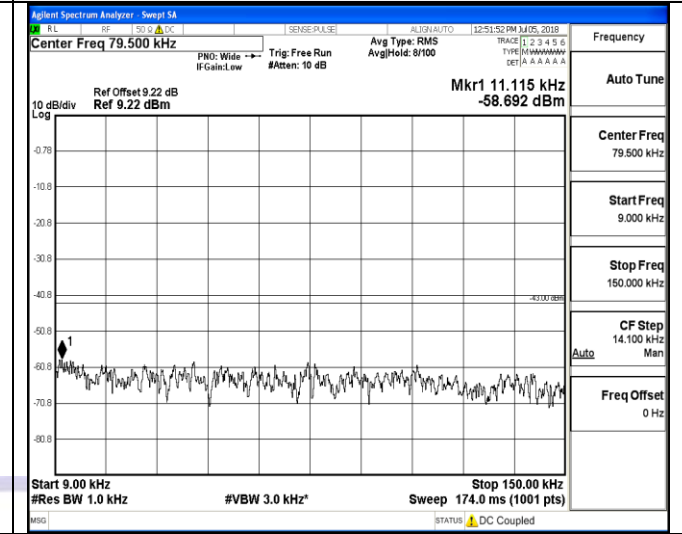

LTE FDD Band 2-10MHz Channel Bandwidth
Low Channel

QPSK

16QAM