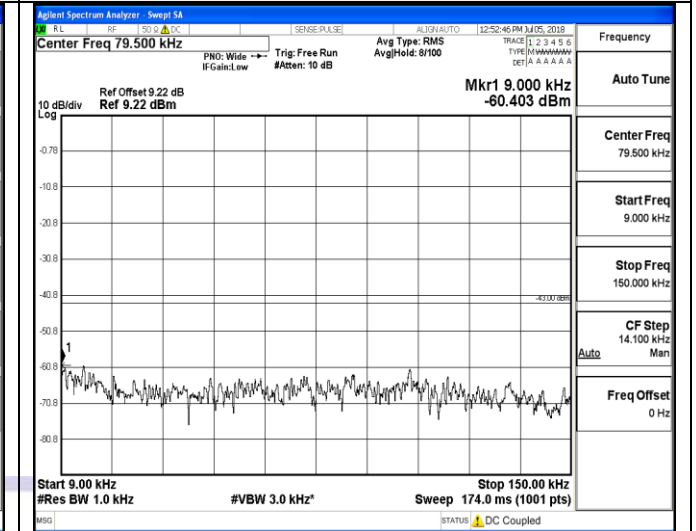

9KHz~150KHz

150KHz~30MHz

150KHz~30MHz

30MHz~26.5GHz
1RB#0

30MHz~26.5GHz
1RB#0

LTE FDD Band 2-5MHz Channel Bandwidth
Middle Channel

QPSK

16QAM