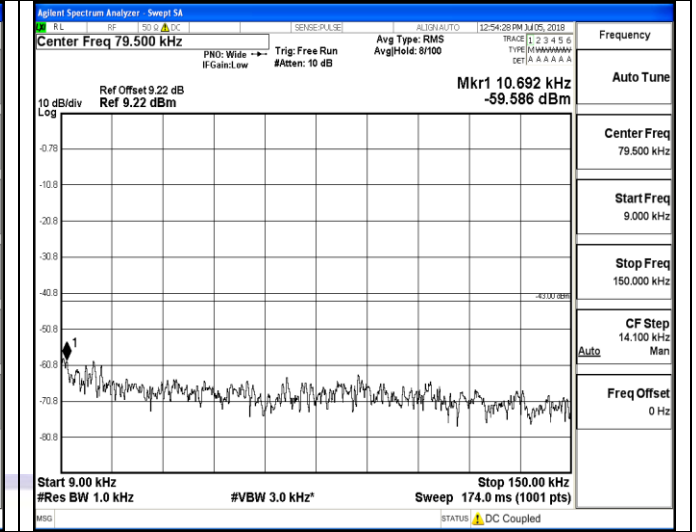

LTE FDD Band 2-1.4MHz Channel Bandwidth
High Channel

QPSK

16QAM

9KHz~150KHz

9KHz~150KHz

150KHz~30MHz

150KHz~30MHz

30MHz~26.5GHz
1RB#0