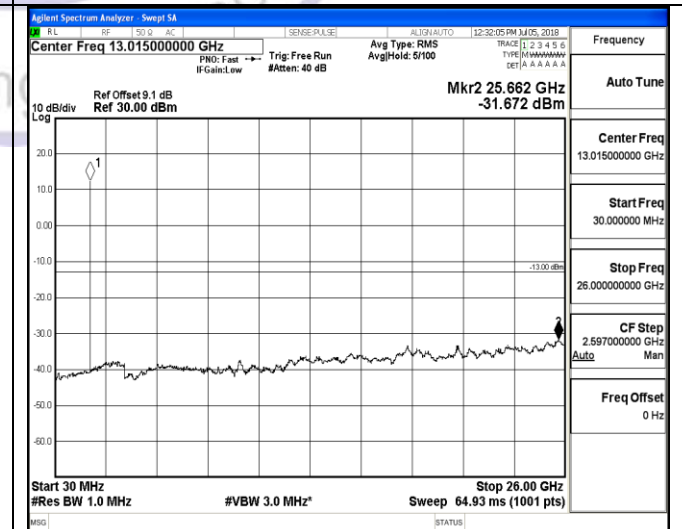

30MHz~26.5GHz
1RB#0

30MHz~26.5GHz
1RB#0

LTE FDD Band 2-3MHz Channel Bandwidth
Middle Channel

QPSK

16QAM

9KHz~150KHz

9KHz~150KHz

150KHz~30MHz

150KHz~30MHz

30MHz~26.5GHz
1RB#0

30MHz~26.5GHz
1RB#0

LTE FDD Band 2-3MHz Channel Bandwidth
High Channel

QPSK

16QAM

9KHz~150KHz

9KHz~150KHz

150KHz~30MHz

150KHz~30MHz

30MHz~26.5GHz
1RB#0

30MHz~26.5GHz
1RB#0

LTE FDD Band 2-5MHz Channel Bandwidth
Low Channel

QPSK

16QAM

9KHz~150KHz