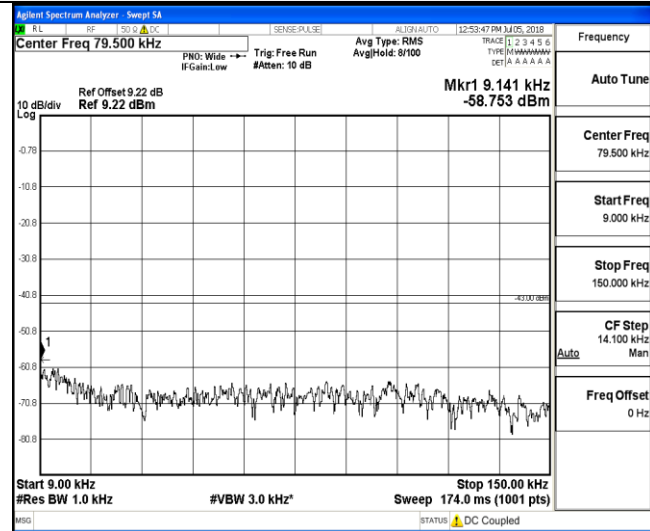

9KHz~150KHz

150KHz~30MHz

150KHz~30MHz

30MHz~26.5GHz
1RB#0

30MHz~26.5GHz
1RB#0

LTE FDD Band 2-5MHz Channel Bandwidth
Middle Channel

QPSK

16QAM