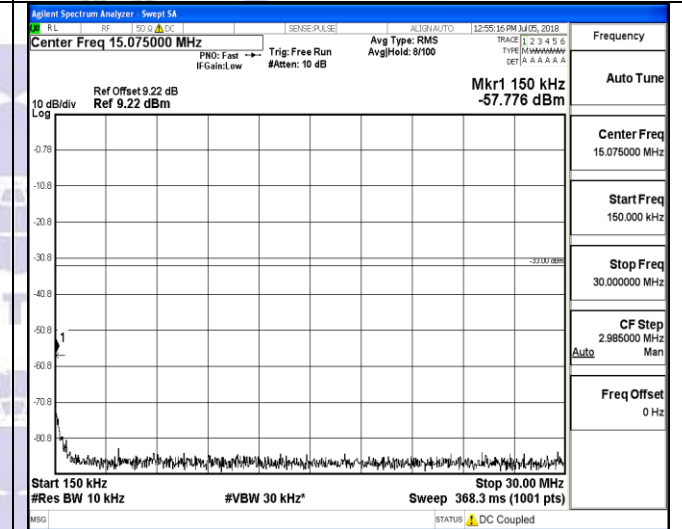

30MHz~26.5GHz
1RB#0

30MHz~26.5GHz
1RB#0

LTE FDD Band 2-3MHz Channel Bandwidth
Middle Channel

QPSK

16QAM

9KHz~150KHz

9KHz~150KHz

150KHz~30MHz

150KHz~30MHz

30MHz~26.5GHz
1RB#0

30MHz~26.5GHz
1RB#0

LTE FDD Band 2-3MHz Channel Bandwidth
High Channel

QPSK

16QAM

9KHz~150KHz

9KHz~150KHz

150KHz~30MHz

150KHz~30MHz

30MHz~26.5GHz
1RB#0

30MHz~26.5GHz
1RB#0

LTE FDD Band 2-5MHz Channel Bandwidth
Low Channel

QPSK

16QAM

9KHz~150KHz