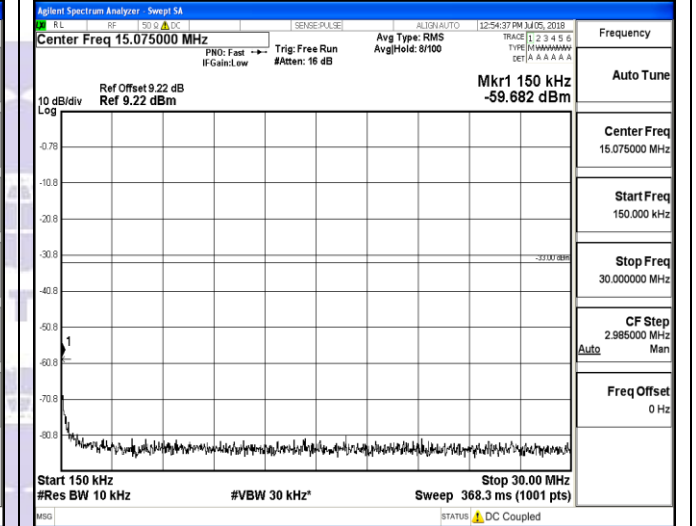

LTE FDD Band 2-1.4MHz Channel Bandwidth
High Channel

QPSK

16QAM

9KHz~150KHz

9KHz~150KHz

150KHz~30MHz

150KHz~30MHz

30MHz~26.5GHz
1RB#0

30MHz~26.5GHz
1RB#0

LTE FDD Band 2-3MHz Channel Bandwidth
Low Channel

QPSK

16QAM

9KHz~150KHz

9KHz~150KHz

150KHz~30MHz

150KHz~30MHz