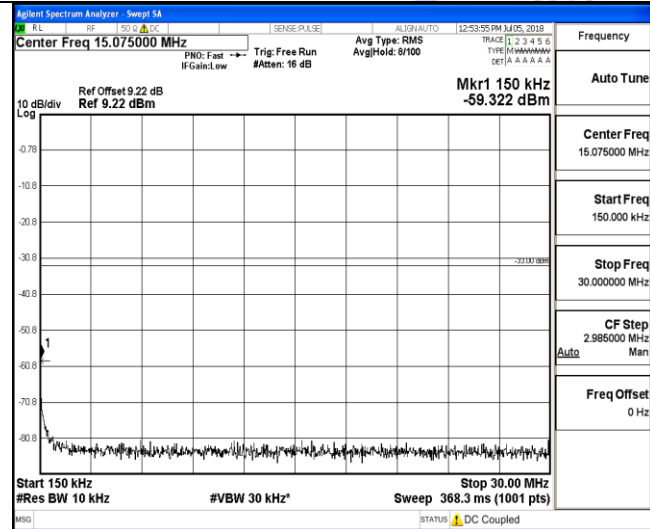

9KHz~150KHz

9KHz~150KHz