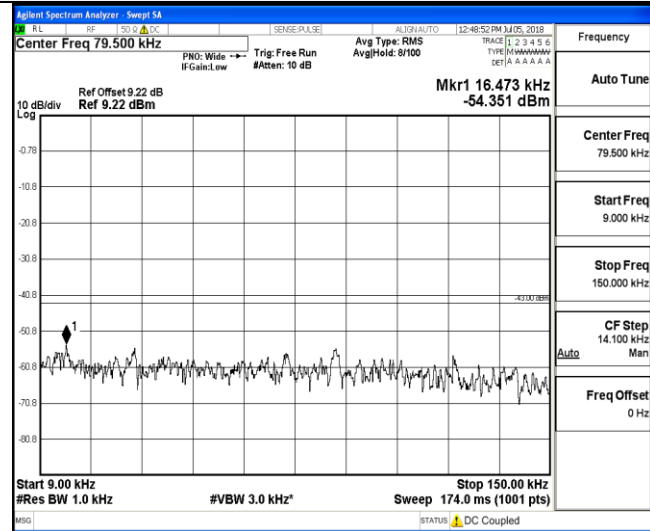

150KHz~30MHz

30MHz~26.5GHz
1RB#0

30MHz~26.5GHz
1RB#0

LTE FDD Band 2-15MHz Channel Bandwidth

Middle Channel

QPSK

16QAM

9KHz~150KHz