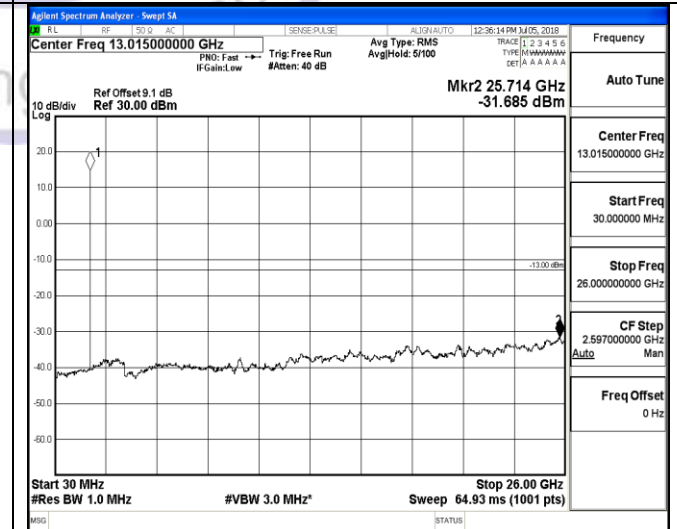

150KHz~30MHz

150KHz~30MHz

30MHz~26.5GHz
1RB#0

30MHz~26.5GHz
1RB#0