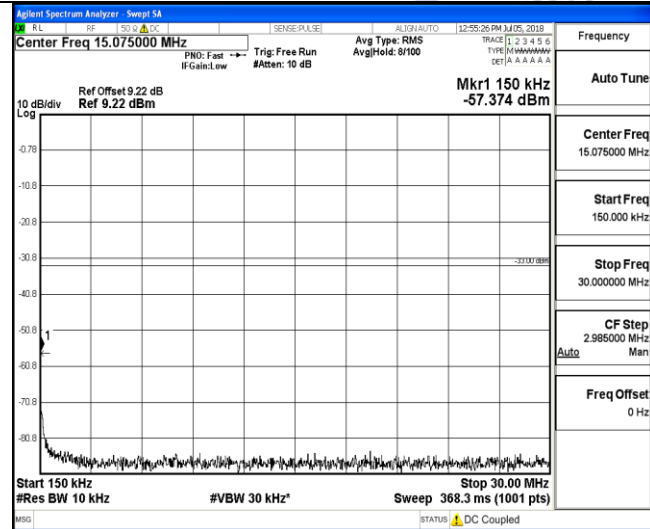

150KHz~30MHz

30MHz~26.5GHz
1RB#0

30MHz~26.5GHz
1RB#0

LTE FDD Band 2-3MHz Channel Bandwidth
High Channel

QPSK

16QAM

9KHz~150KHz

9KHz~150KHz