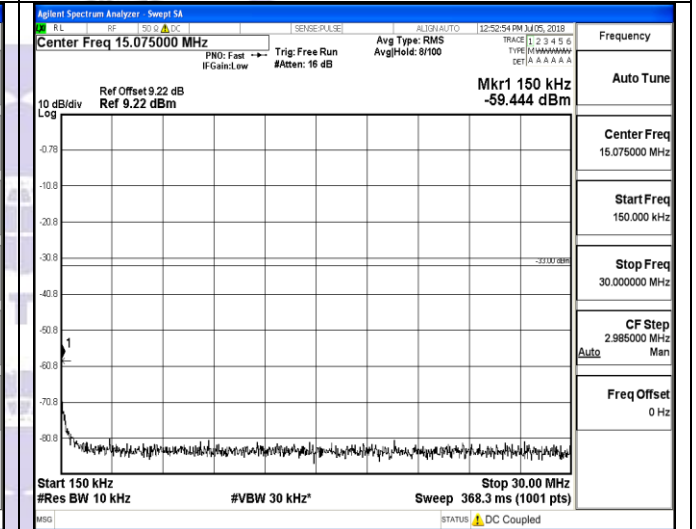

9KHz~150KHz

9KHz~150KHz