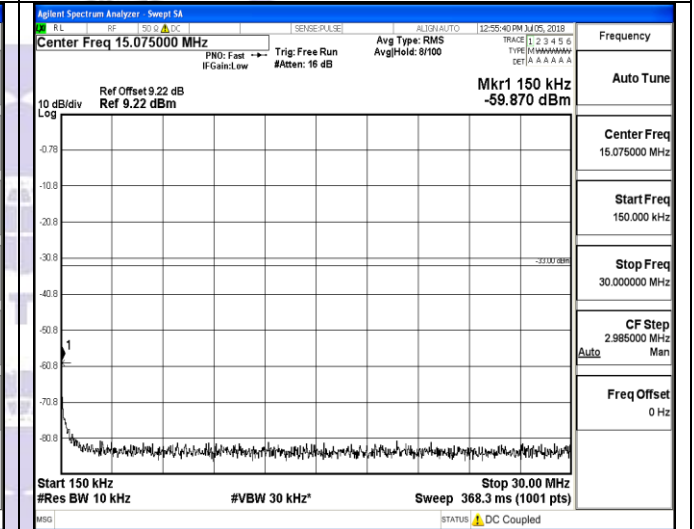

30MHz~26.5GHz
1RB#0

LTE FDD Band 2-3MHz Channel Bandwidth
Low Channel

QPSK

16QAM

9KHz~150KHz

9KHz~150KHz

150KHz~30MHz

150KHz~30MHz

30MHz~26.5GHz
1RB#0

30MHz~26.5GHz
1RB#0

LTE FDD Band 2-3MHz Channel Bandwidth
Middle Channel

QPSK

16QAM

9KHz~150KHz

9KHz~150KHz

150KHz~30MHz

150KHz~30MHz

30MHz~26.5GHz
1RB#0

30MHz~26.5GHz
1RB#0

LTE FDD Band 2-3MHz Channel Bandwidth
High Channel

QPSK

16QAM

9KHz~150KHz

9KHz~150KHz