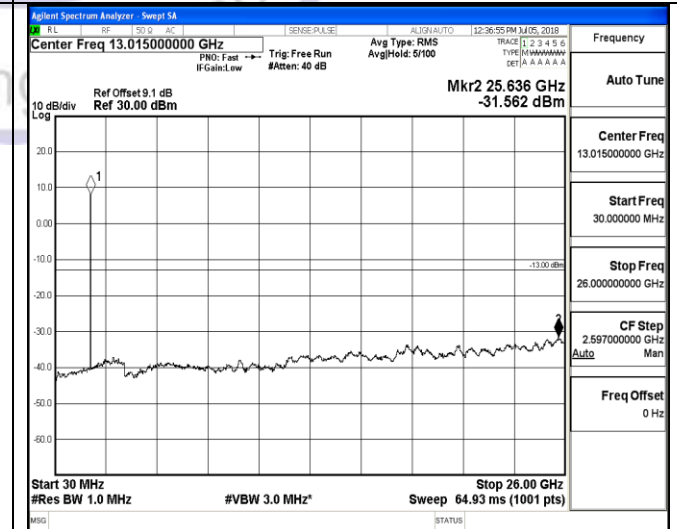

LTE FDD Band 2-10MHz Channel Bandwidth
Middle Channel

QPSK

16QAM

9KHz~150KHz

9KHz~150KHz

150KHz~30MHz

150KHz~30MHz

30MHz~26.5GHz
1RB#0