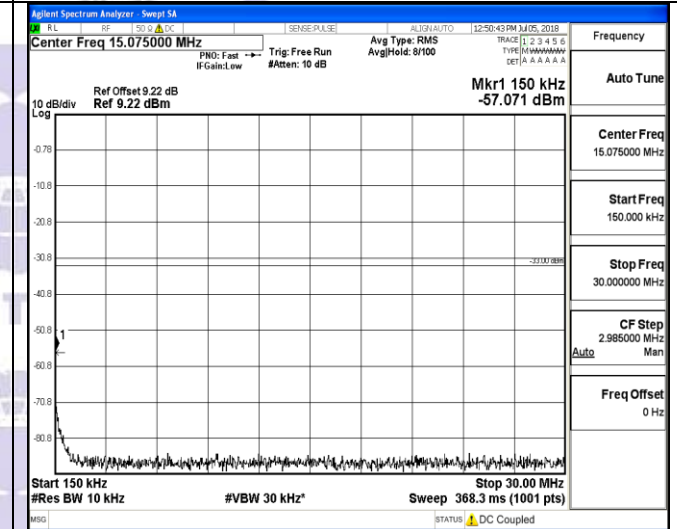

LTE FDD Band 2-10MHz Channel Bandwidth
Middle Channel

QPSK

16QAM

9KHz~150KHz

9KHz~150KHz

150KHz~30MHz

150KHz~30MHz

30MHz~26.5GHz
1RB#0