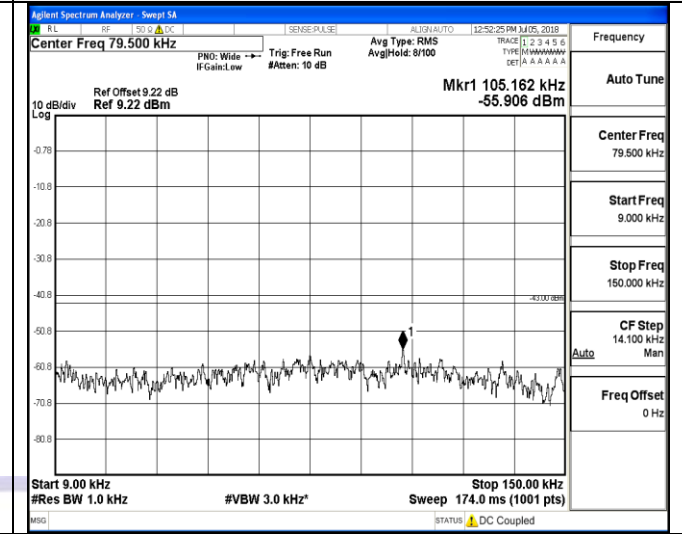

LTE FDD Band 2-5MHz Channel Bandwidth
High Channel

QPSK

16QAM