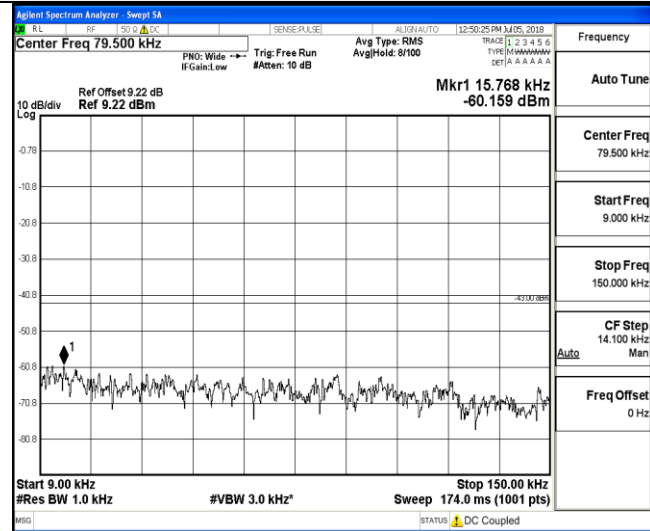

LTE FDD Band 2-10MHz Channel Bandwidth
High Channel

QPSK

16QAM