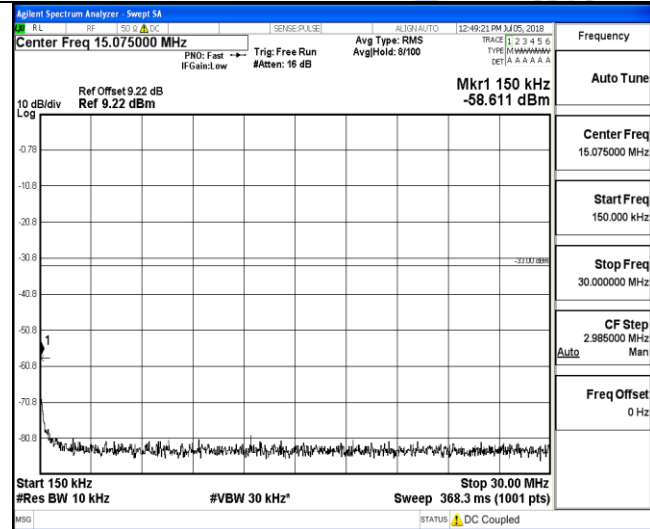

30MHz~26.5GHz
1RB#0

30MHz~26.5GHz
1RB#0

LTE FDD Band 2-15MHz Channel Bandwidth
Low Channel

QPSK

16QAM

9KHz~150KHz

9KHz~150KHz

150KHz~30MHz