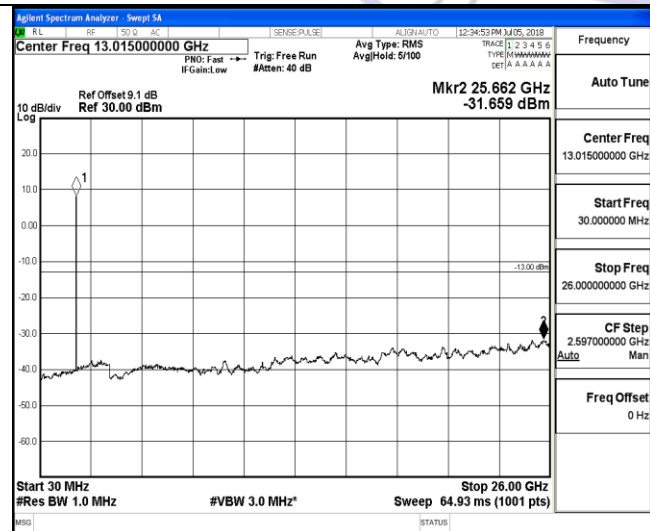

16QAM

9KHz~150KHz

9KHz~150KHz

150KHz~30MHz

150KHz~30MHz

30MHz~26.5GHz
1RB#0

30MHz~26.5GHz
1RB#0

LTE FDD Band 2-10MHz Channel Bandwidth
Low Channel