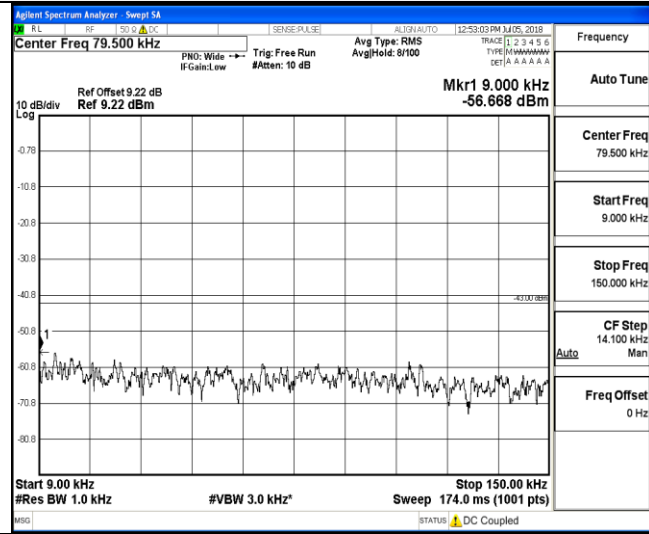

30MHz~26.5GHz
1RB#0

LTE FDD Band 2-3MHz Channel Bandwidth
Low Channel

QPSK

16QAM

9KHz~150KHz

9KHz~150KHz

150KHz~30MHz

150KHz~30MHz

30MHz~26.5GHz
1RB#0

30MHz~26.5GHz
1RB#0

LTE FDD Band 2-3MHz Channel Bandwidth
Middle Channel

QPSK

16QAM

9KHz~150KHz

9KHz~150KHz

150KHz~30MHz