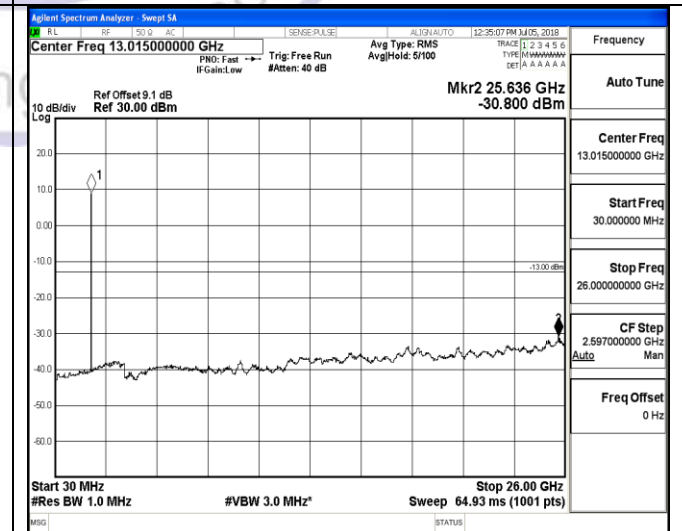

16QAM

9KHz~150KHz

9KHz~150KHz

150KHz~30MHz

150KHz~30MHz

30MHz~26.5GHz
1RB#0

30MHz~26.5GHz
1RB#0

LTE FDD Band 2-10MHz Channel Bandwidth
Low Channel