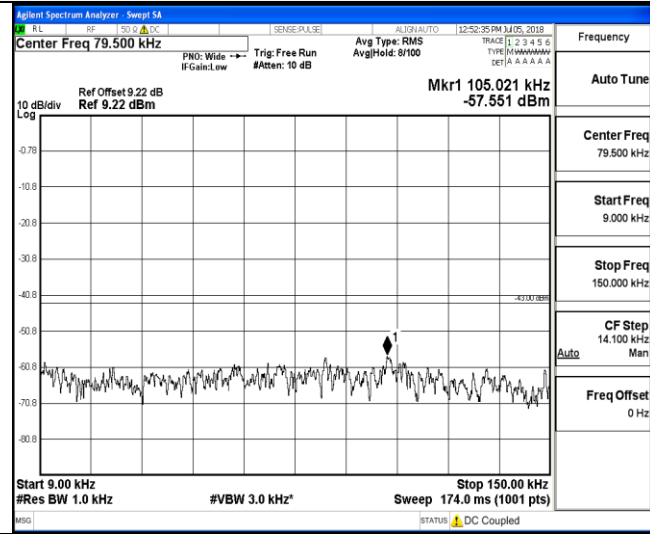

LTE FDD Band 2-5MHz Channel Bandwidth
High Channel

QPSK

16QAM