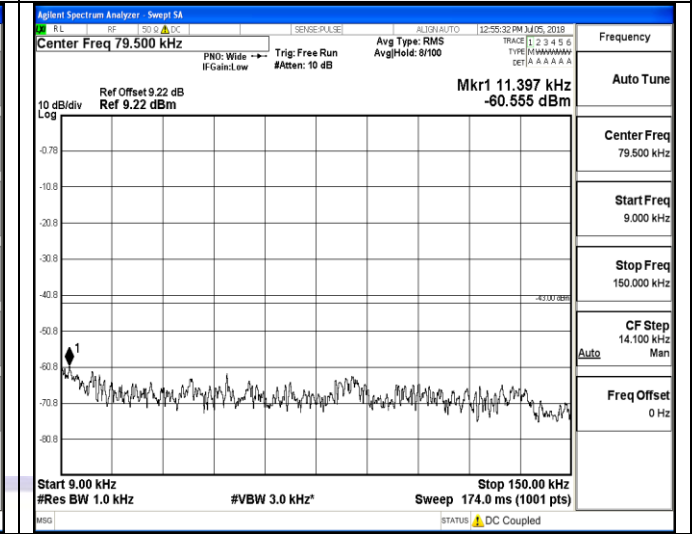

30MHz~26.5GHz
1RB#0

LTE FDD Band 2-3MHz Channel Bandwidth
Low Channel

QPSK

16QAM

9KHz~150KHz

9KHz~150KHz

150KHz~30MHz

150KHz~30MHz

30MHz~26.5GHz
1RB#0

30MHz~26.5GHz
1RB#0

LTE FDD Band 2-3MHz Channel Bandwidth
Middle Channel

QPSK

16QAM

9KHz~150KHz

9KHz~150KHz

150KHz~30MHz