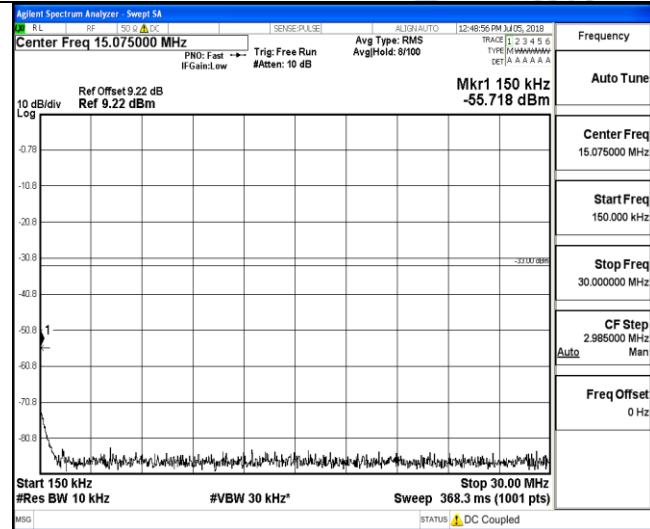

9KHz~150KHz

9KHz~150KHz