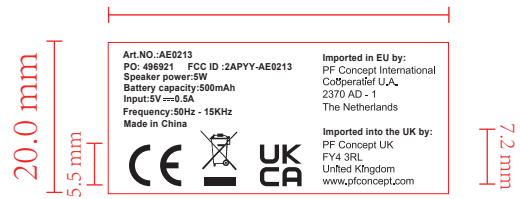

Art.NO.:AE0213
PO: 496921 FCC ID :2APYY-AE0213
Speaker power:5W
Battery capacity:500mAh
Input:5V==0.5A
Frequency:50Hz - 15KHz
Made in China

Imported in EU by:
PF Concept International
Coöperatief U.A.
2370 AD - 1
The Netherlands

Imported into the UK by:
PF Concept UK
FY4 3RL
United Kingdom
www.pfconcept.com

45.0 mm

Art.NO.:AE0213
PO: 496921 FCC ID :2APYY-AE0213
Speaker power:5W
Battery capacity:500mAh
Input:5V==0.5A
Frequency:50Hz - 15KHz
Made in China