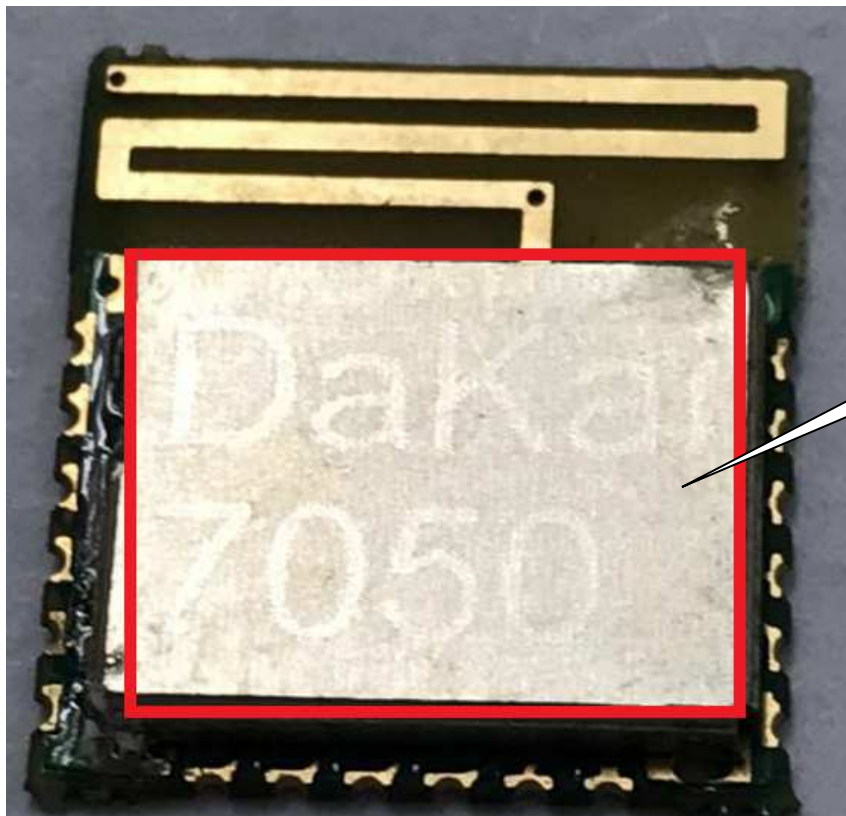

**Equipment Photographs**

**(External)**

Size: 12\*9mm

Material: Laser

Font type: Arial

Font color: Black

Dimmer of MIC logo: 5mm

Size: 1.2cm(L)\*0.9cm(W)

Label location