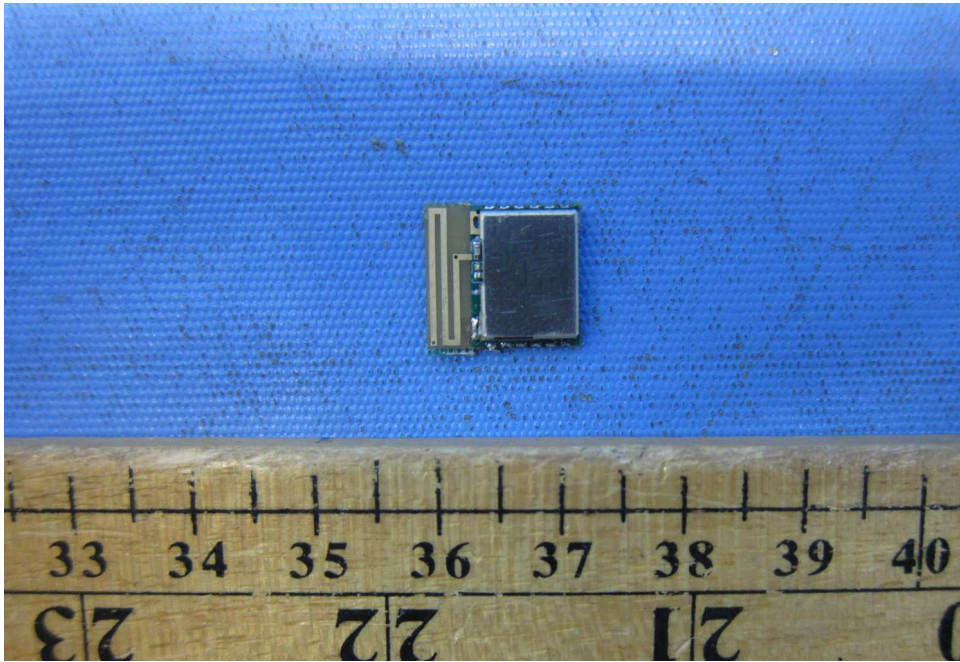

**Equipment Photographs**

**(External)**

Size: 12\*9mm

Material: Laser

Font type: Arial

Font color: Black

Dimmer of MIC logo: 5mm

Size: 1.2cm(L)\*0.9cm(W)

Label location