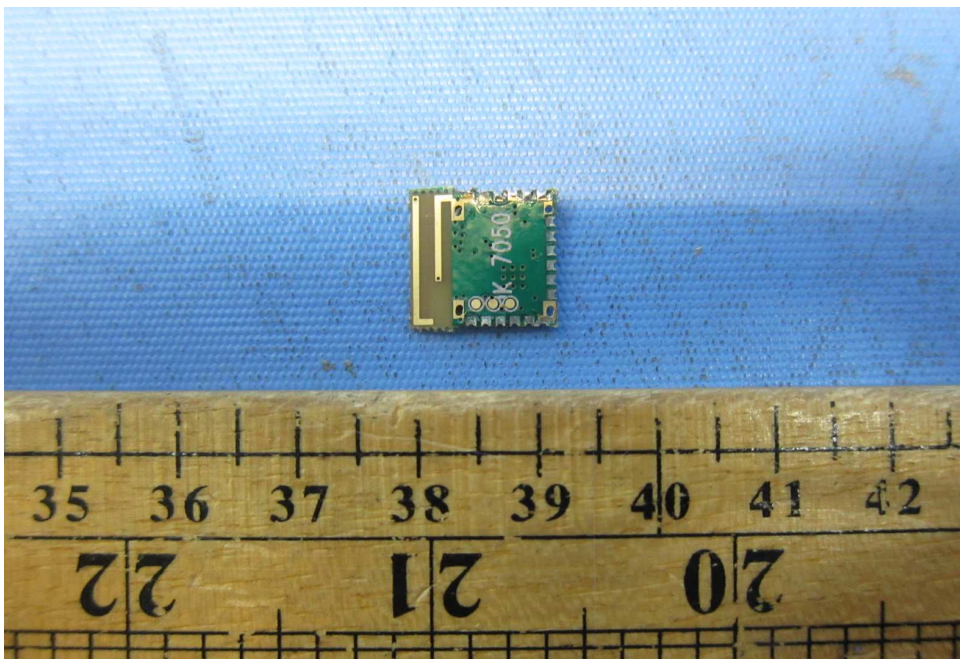

**Equipment Photographs**

**(External)**

Size: 12\*9mm

Material: Laser

Font type: Arial

Font color: Black

Dimmer of MIC logo: 5mm

Size: 1.2cm(L)\*0.9cm(W)

Label location