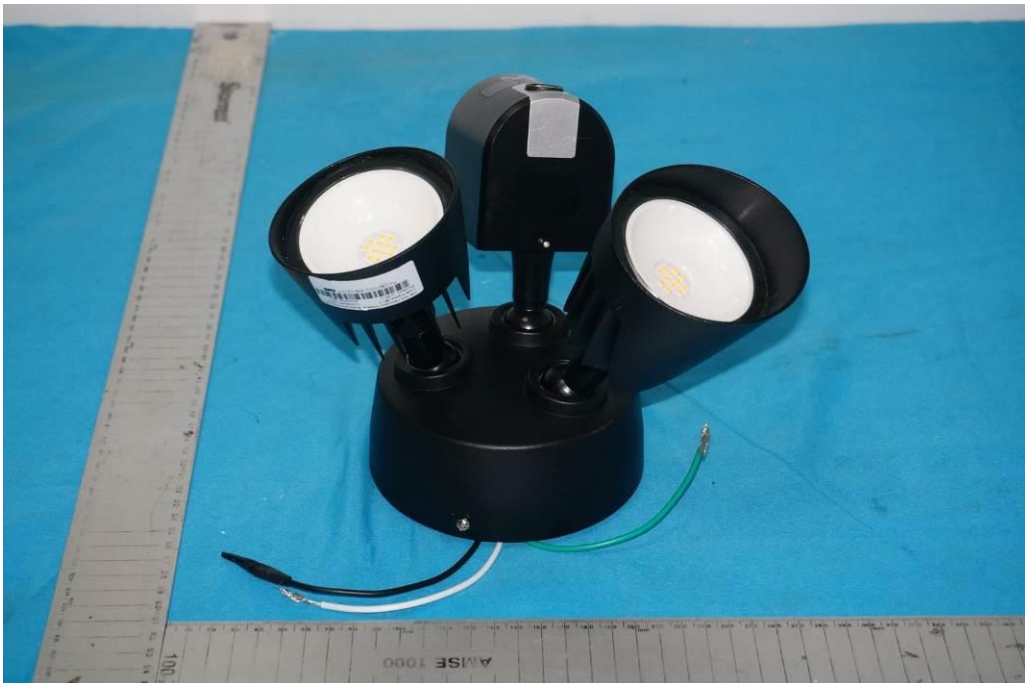

## **External Photos**

<b>Applicant:</b>	LaView Eagle-Eye Technology Inc
<b>Address of Applicant:</b>	18738 San Jose Ave, City of Industry, CA, 91748
<b>Equipment Under Test (EUT):</b>	
<b>Product Name:</b>	1080P Camera With Floodlight
<b>Model No.:</b>	LV-PWFL182-U