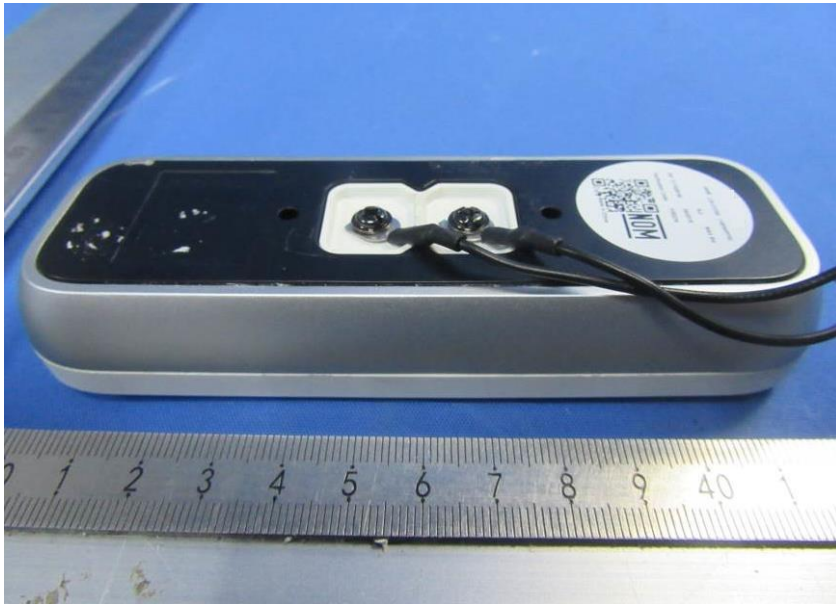

External Photos

Applicant:	LaView Eagle-Eye Technology Inc
Address of Applicant:	18738 San Jose Ave, City of Industry, CA, 91748
Equipment Under Test (EUT):	
Product Name:	Wi-Fi Doorbell Camera
Model No.:	LV-PDB1630-U