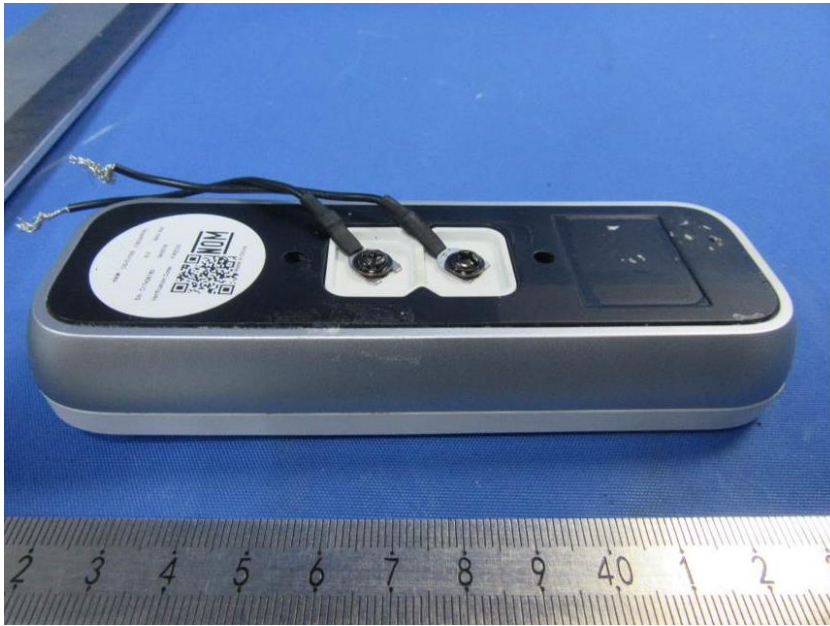

External Photos

Applicant:	LaView Eagle-Eye Technology Inc
Address of Applicant:	18738 San Jose Ave, City of Industry, CA, 91748
Equipment Under Test (EUT):	
Product Name:	Wi-Fi Doorbell Camera
Model No.:	LV-PDB1630-U