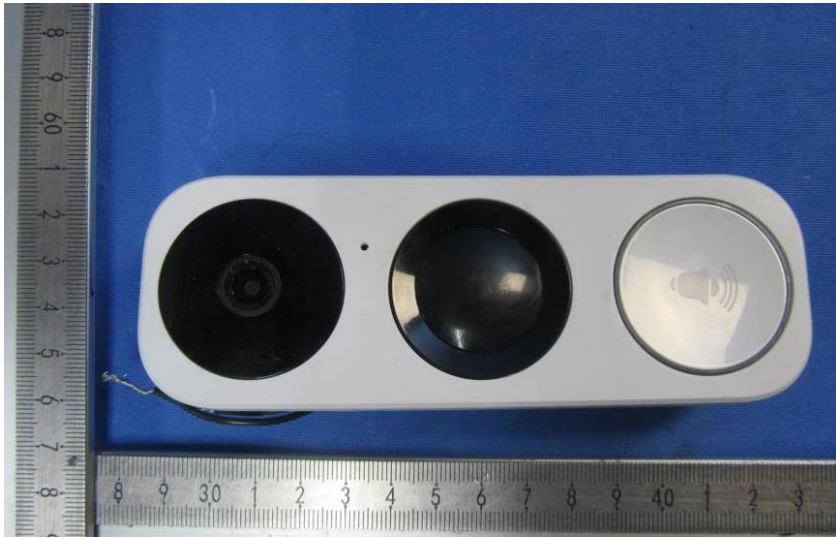

External Photos

Applicant:	LaView Eagle-Eye Technology Inc
Address of Applicant:	18738 San Jose Ave, City of Industry, CA, 91748
Equipment Under Test (EUT):	
Product Name:	Wi-Fi Doorbell Camera
Model No.:	LV-PDB1630-U