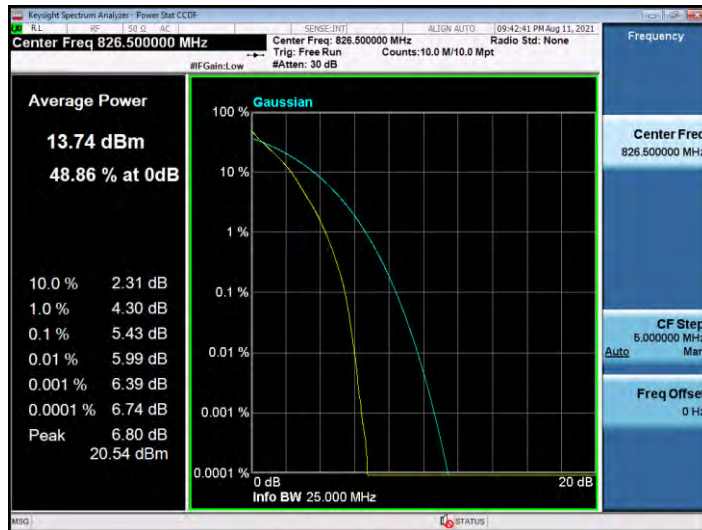

Band5-5MHz-QPSK-20425-25RB#0