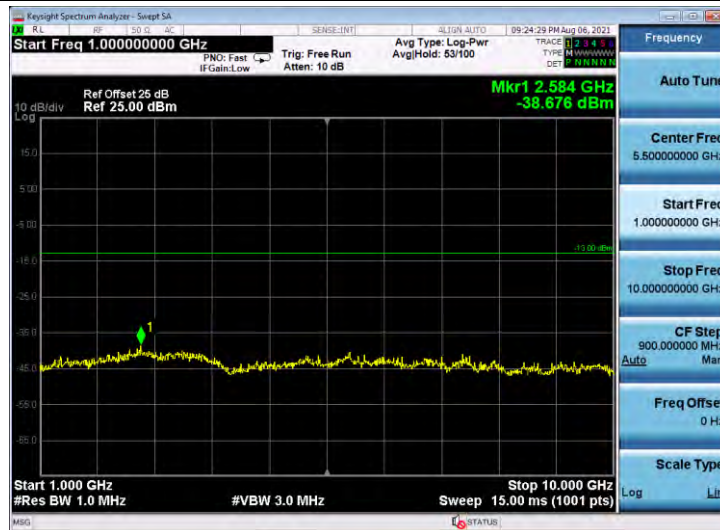

Appendix D: Conducted Spurious Emission

Test Graphs

Band5-1.4MHz-QPSK-20407-6RB#0-Range1:20~1000MHz

Band5-1.4MHz-QPSK-20407-6RB#0-Range2:1000~10000MHz

Band5-1.4MHz-QPSK-20525-6RB#0-Range1:20~1000MHz

Band5-1.4MHz-QPSK-20525-6RB#0-Range2:1000~10000MHz