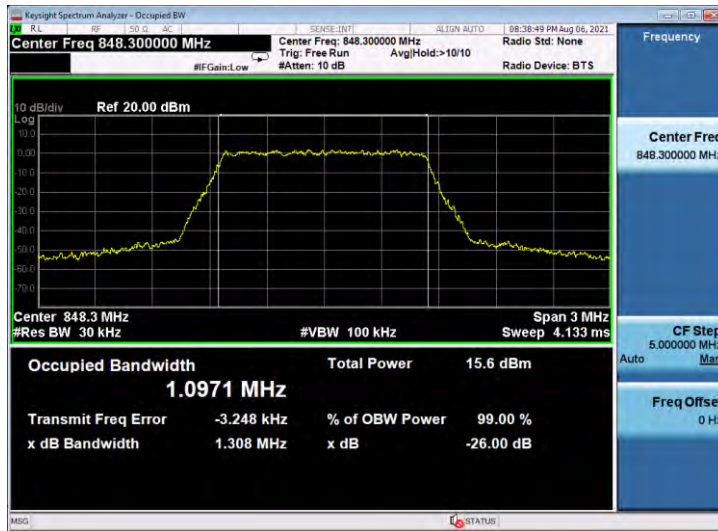

Test Graphs

Band5-1.4MHz-QPSK-20407-6RB#0

Band5-1.4MHz-QPSK-20525-6RB#0

Band5-1.4MHz-QPSK-20643-6RB#0

Band5-1.4MHz-16QAM-20407-6RB#0

Band5-1.4MHz-16QAM-20525-6RB#0

Band5-1.4MHz-16QAM-20643-6RB#0

Band5-3MHz-QPSK-20415-15RB#0