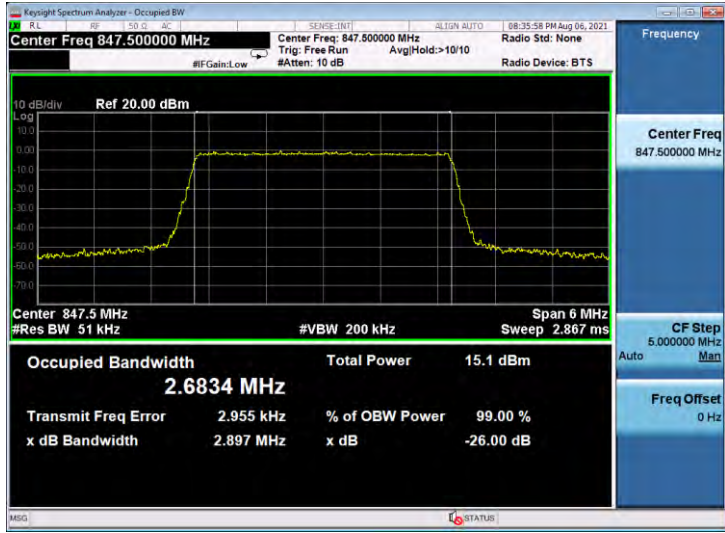

Band5-3MHz-QPSK-20635-15RB#0