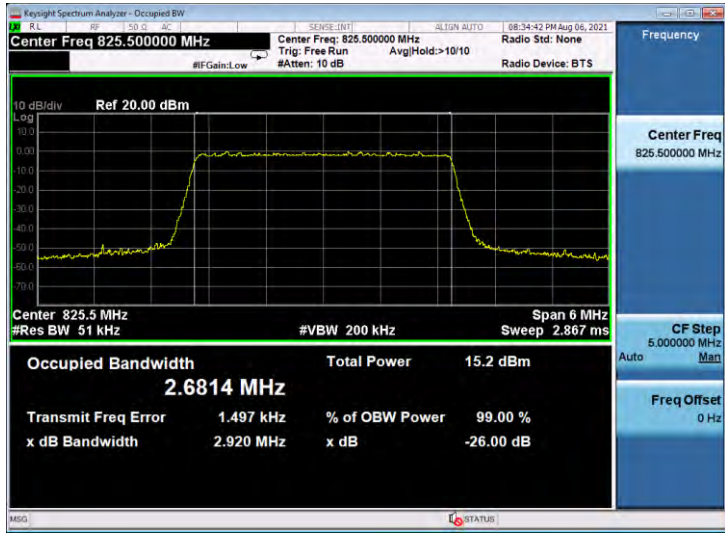

Band5-3MHz-16QAM-20415-15RB#0