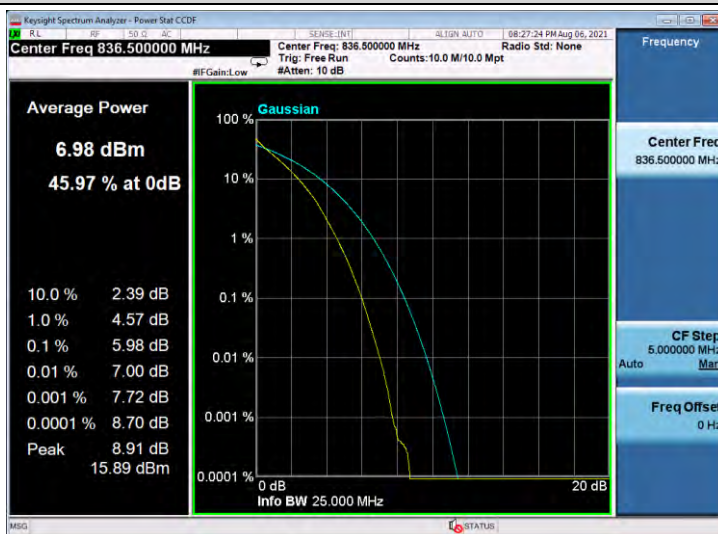

Band5-10MHz-16QAM-20525-50RB#0

Band5-10MHz-16QAM-20600-50RB#0

Appendix B: 26dB Bandwidth and Occupied Bandwidth

Test Result

Band	Bandwidth	Modulation	Channel	RB Configuration	Occupied Bandwidth (MHz)	26dB Bandwidth (MHz)	Verdict
Band5	1.4MHz	QPSK	20407	6RB#0	1.0988	1.302	PASS
Band5	1.4MHz	QPSK	20525	6RB#0	1.0936	1.301	PASS
Band5	1.4MHz	QPSK	20643	6RB#0	1.0971	1.308	PASS
Band5	1.4MHz	16QAM	20407	6RB#0	1.0961	1.304	PASS
Band5	1.4MHz	16QAM	20525	6RB#0	1.0830	1.278	PASS
Band5	1.4MHz	16QAM	20643	6RB#0	1.0891	1.282	PASS
Band5	3MHz	QPSK	20415	15RB#0	2.6836	2.909	PASS
Band5	3MHz	QPSK	20525	15RB#0	2.6850	2.909	PASS
Band5	3MHz	QPSK	20635	15RB#0	2.6834	2.897	PASS
Band5	3MHz	16QAM	20415	15RB#0	2.6814	2.920	PASS
Band5	3MHz	16QAM	20525	15RB#0	2.6795	2.908	PASS
Band5	3MHz	16QAM	20635	15RB#0	2.6880	2.916	PASS
Band5	5MHz	QPSK	20425	25RB#0	4.5473	5.217	PASS
Band5	5MHz	QPSK	20525	25RB#0	4.5158	5.221	PASS
Band5	5MHz	QPSK	20625	25RB#0	4.5226	5.139	PASS
Band5	5MHz	16QAM	20425	25RB#0	4.5123	5.173	PASS
Band5	5MHz	16QAM	20525	25RB#0	4.5468	5.176	PASS
Band5	5MHz	16QAM	20625	25RB#0	4.5192	5.085	PASS
Band5	10MHz	QPSK	20450	50RB#0	8.9968	10.02	PASS
Band5	10MHz	QPSK	20525	50RB#0	8.9865	10.06	PASS
Band5	10MHz	QPSK	20600	50RB#0	9.0039	9.911	PASS
Band5	10MHz	16QAM	20450	50RB#0	8.9954	10.16	PASS
Band5	10MHz	16QAM	20525	50RB#0	8.9957	9.994	PASS
Band5	10MHz	16QAM	20600	50RB#0	8.9875	10.15	PASS