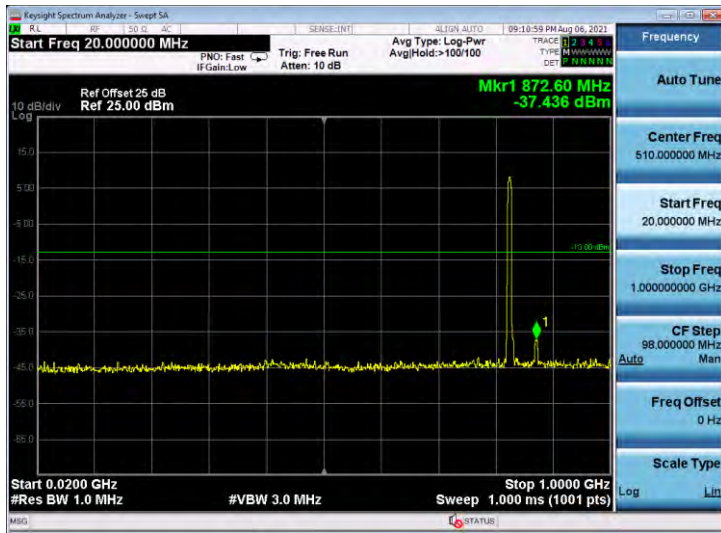

Band5-5MHz-16QAM-20425-25RB#0-Range1:20~1000MHz