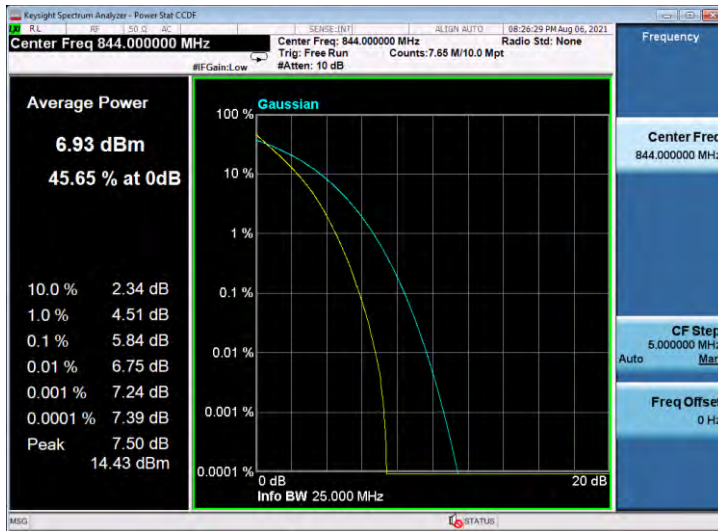

Band5-10MHz-QPSK-20600-50RB#0