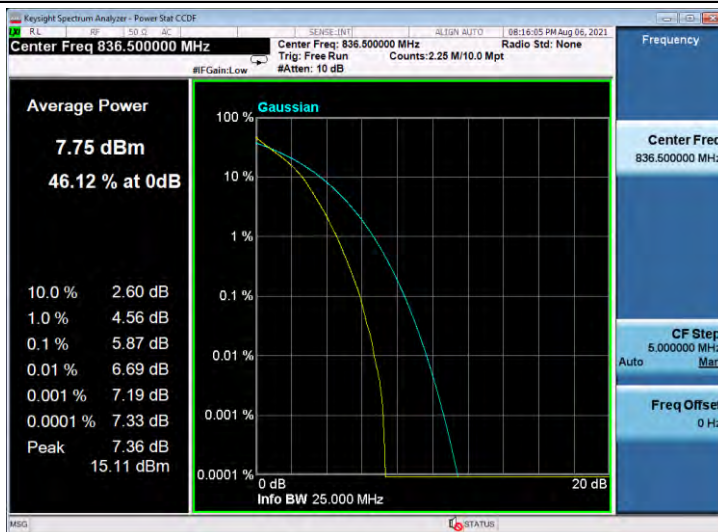

Test Graphs

Band5-1.4MHz-QPSK-20407-6RB#0

Band5-1.4MHz-QPSK-20525-6RB#0

Band5-1.4MHz-QPSK-20643-6RB#0

Band5-1.4MHz-16QAM-20407-6RB#0

Band5-1.4MHz-16QAM-20525-6RB#0

Band5-1.4MHz-16QAM-20643-6RB#0

Band5-3MHz-QPSK-20415-15RB#0