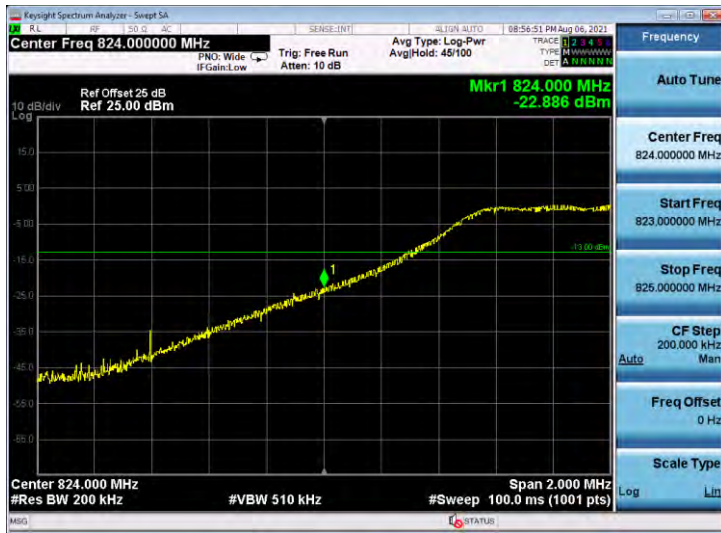

Band5-10MHz-16QAM-20450-50RB#0