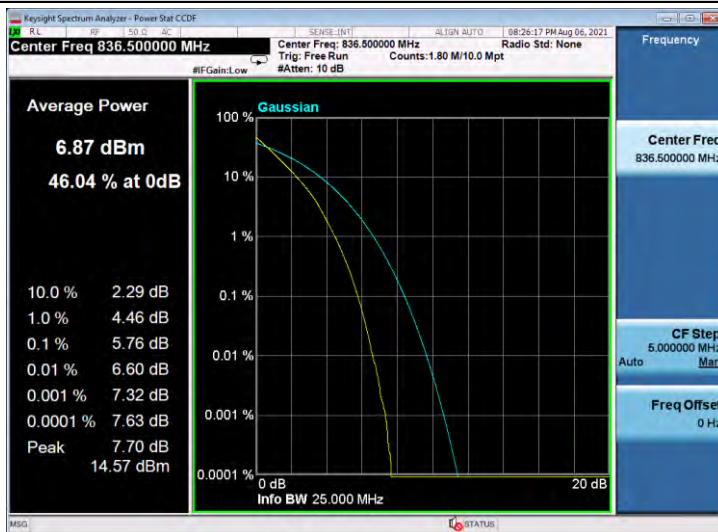

Band5-10MHz-QPSK-20525-50RB#0