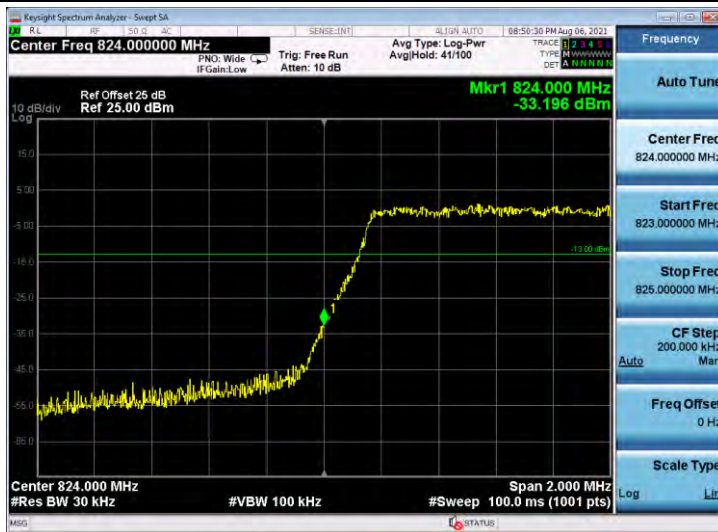

Band5-1.4MHz-16QAM-20407-6RB#0