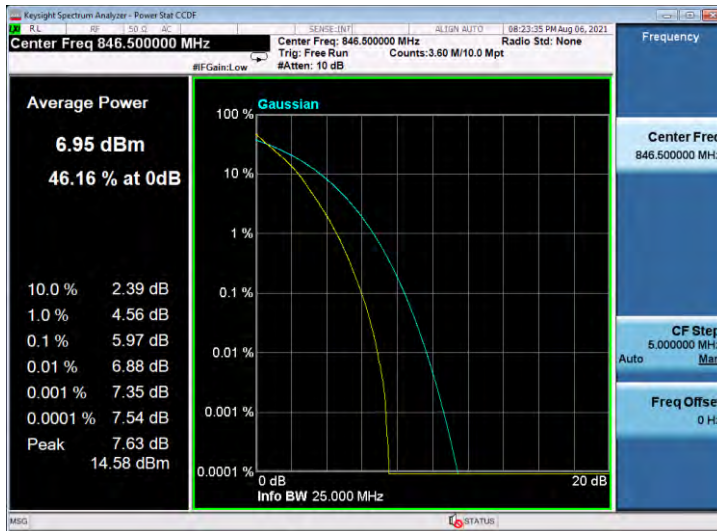

Band5-5MHz-QPSK-20625-25RB#0