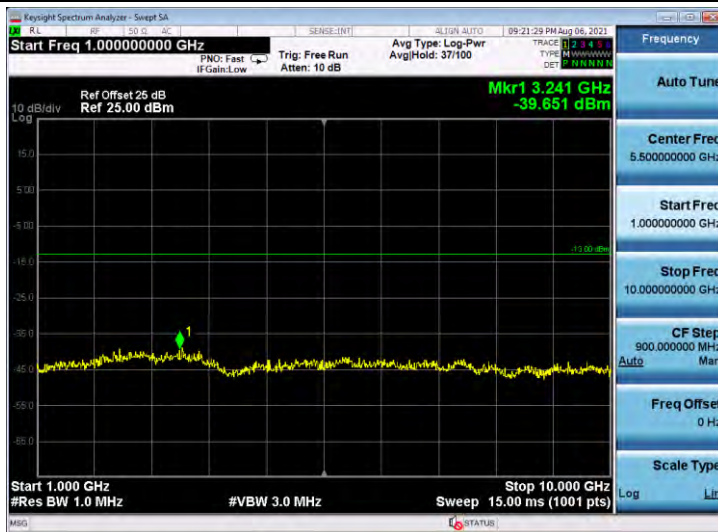

Band5-1.4MHz-16QAM-20525-6RB#0-Range2:1000~10000MHz