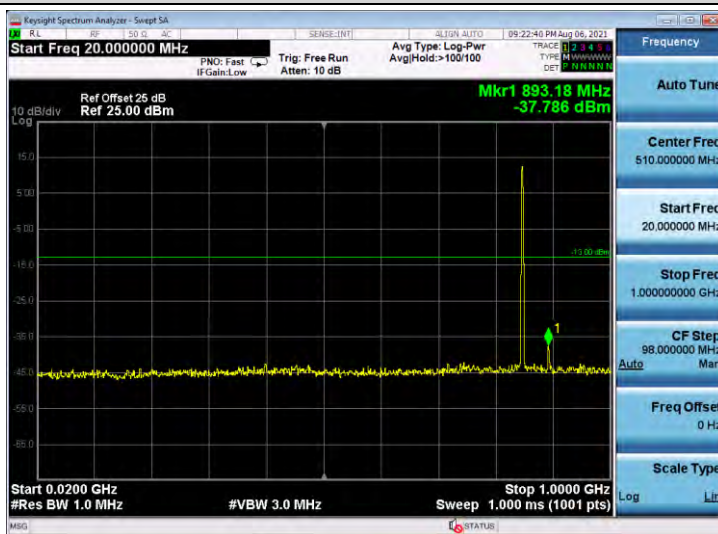

Band5-1.4MHz-QPSK-20643-6RB#0-Range1:20~1000MHz