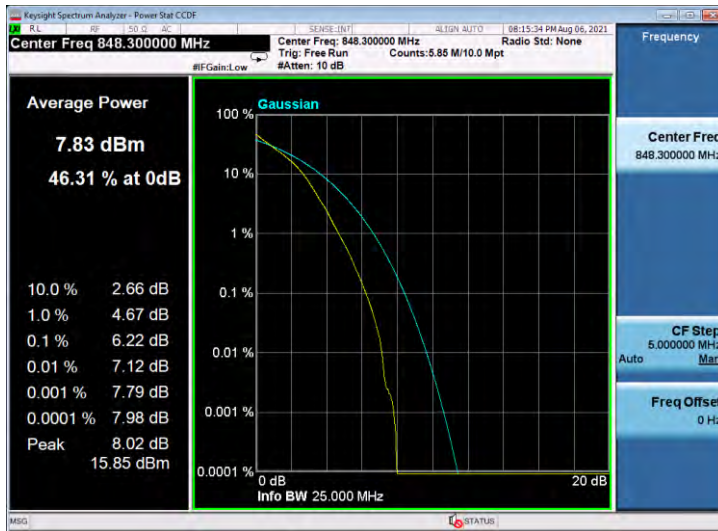

Appendix A: Peak-to-Average Ratio(CCDF)

Test Result

Band	Bandwidth	Modulation	Channel	RB Configuration	Result(dB)	Limit(dB)	Verdict
Band5	1.4MHz	QPSK	20407	6RB#0	5.72	13	PASS
Band5	1.4MHz	QPSK	20525	6RB#0	5.97	13	PASS
Band5	1.4MHz	QPSK	20643	6RB#0	6.01	13	PASS
Band5	1.4MHz	16QAM	20407	6RB#0	6.07	13	PASS
Band5	1.4MHz	16QAM	20525	6RB#0	5.87	13	PASS
Band5	1.4MHz	16QAM	20643	6RB#0	6.22	13	PASS
Band5	3MHz	QPSK	20415	15RB#0	5.90	13	PASS
Band5	3MHz	QPSK	20525	15RB#0	5.90	13	PASS
Band5	3MHz	QPSK	20635	15RB#0	5.82	13	PASS
Band5	3MHz	16QAM	20415	15RB#0	5.96	13	PASS
Band5	3MHz	16QAM	20525	15RB#0	6.07	13	PASS
Band5	3MHz	16QAM	20635	15RB#0	5.90	13	PASS
Band5	5MHz	QPSK	20425	25RB#0	5.43	13	PASS
Band5	5MHz	QPSK	20525	25RB#0	5.86	13	PASS
Band5	5MHz	QPSK	20625	25RB#0	5.97	13	PASS
Band5	5MHz	16QAM	20425	25RB#0	5.94	13	PASS
Band5	5MHz	16QAM	20525	25RB#0	6.08	13	PASS
Band5	5MHz	16QAM	20625	25RB#0	6.07	13	PASS
Band5	10MHz	QPSK	20450	50RB#0	5.92	13	PASS
Band5	10MHz	QPSK	20525	50RB#0	5.76	13	PASS
Band5	10MHz	QPSK	20600	50RB#0	5.84	13	PASS
Band5	10MHz	16QAM	20450	50RB#0	5.94	13	PASS
Band5	10MHz	16QAM	20525	50RB#0	5.98	13	PASS
Band5	10MHz	16QAM	20600	50RB#0	5.95	13	PASS

Test Graphs

Band5-1.4MHz-QPSK-20407-6RB#0

Band5-1.4MHz-QPSK-20525-6RB#0

Band5-1.4MHz-QPSK-20643-6RB#0

Band5-1.4MHz-16QAM-20407-6RB#0

Band5-1.4MHz-16QAM-20525-6RB#0

Band5-1.4MHz-16QAM-20643-6RB#0

Band5-3MHz-QPSK-20415-15RB#0