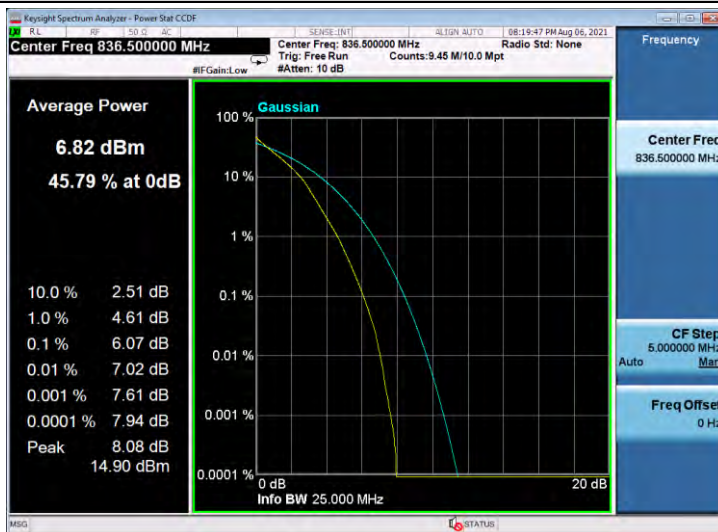

Band5-3MHz-16QAM-20525-15RB#0