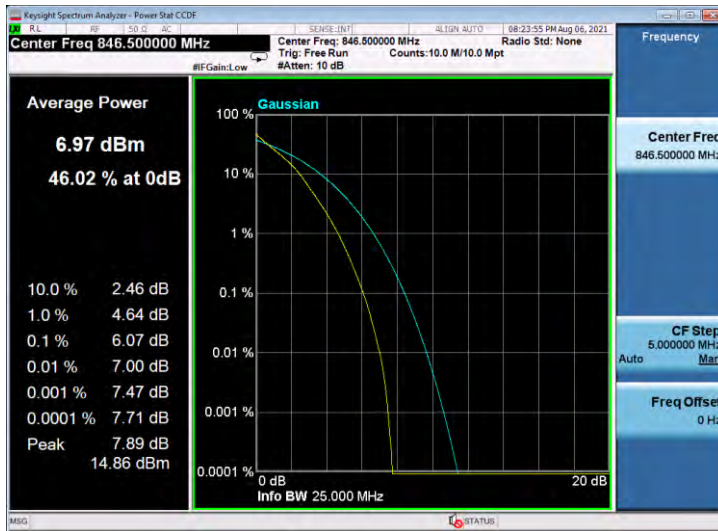

Band5-5MHz-16QAM-20625-25RB#0