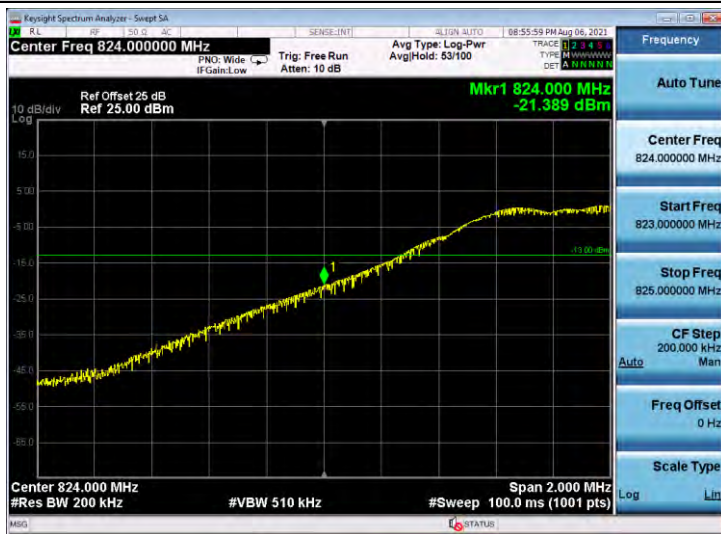

Band5-10MHz-QPSK-20450-50RB#0