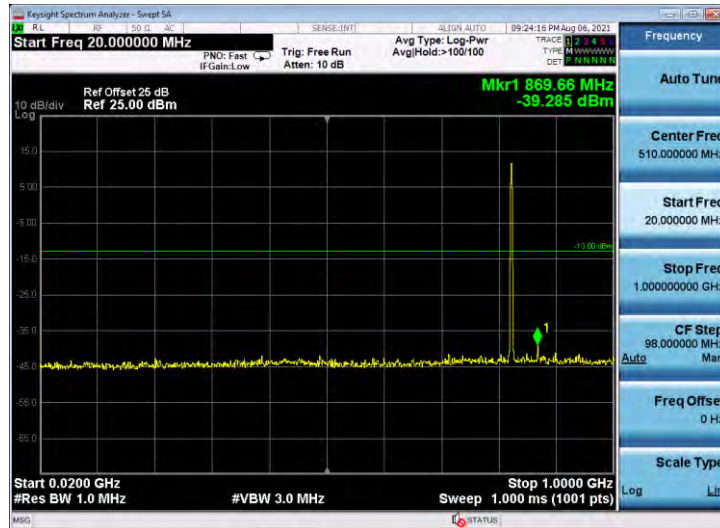

Appendix D: Conducted Spurious Emission

Test Graphs

Band5-1.4MHz-QPSK-20407-6RB#0-Range1:20~1000MHz

Band5-1.4MHz-QPSK-20407-6RB#0-Range2:1000~10000MHz

Band5-1.4MHz-QPSK-20525-6RB#0-Range1:20~1000MHz

Band5-1.4MHz-QPSK-20525-6RB#0-Range2:1000~10000MHz