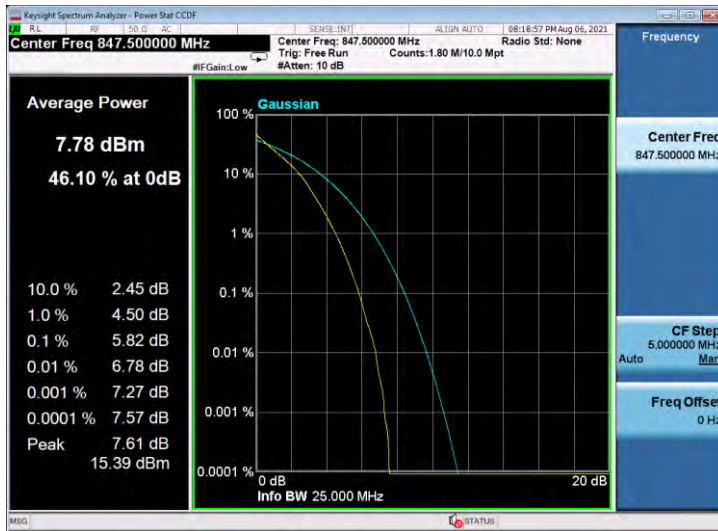

Band5-3MHz-QPSK-20635-15RB#0