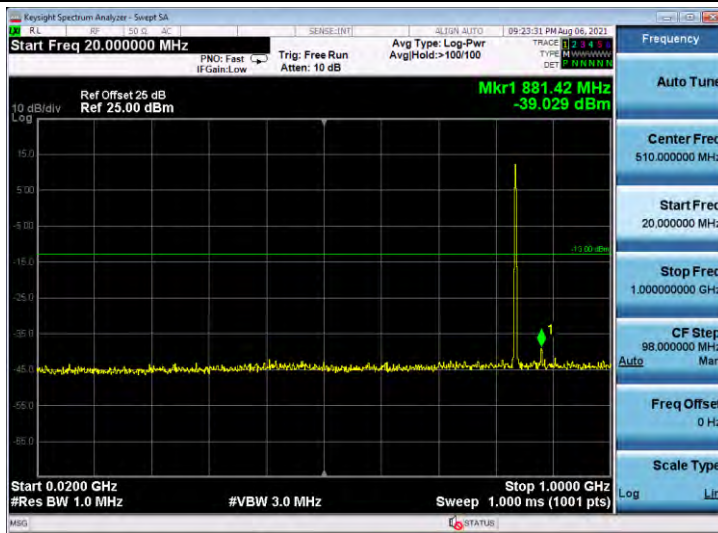

Appendix D: Conducted Spurious Emission

Test Graphs

Band5-1.4MHz-QPSK-20407-6RB#0-Range1:20~1000MHz

Band5-1.4MHz-QPSK-20407-6RB#0-Range2:1000~10000MHz

Band5-1.4MHz-QPSK-20525-6RB#0-Range1:20~1000MHz

Band5-1.4MHz-QPSK-20525-6RB#0-Range2:1000~10000MHz