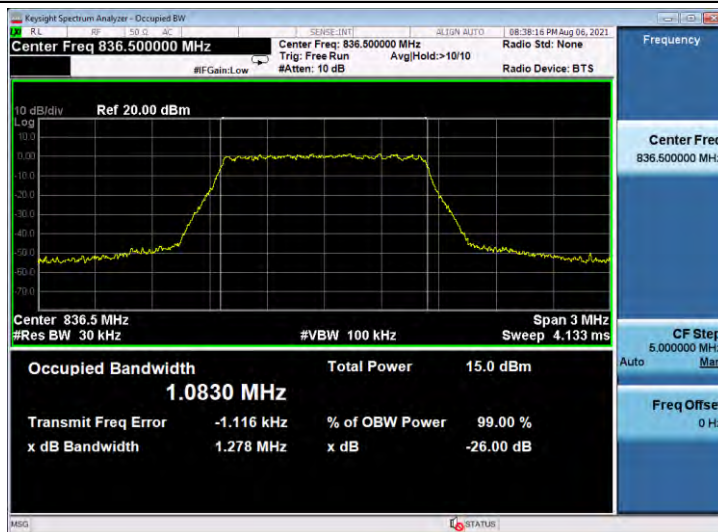

Test Graphs

Band5-1.4MHz-QPSK-20407-6RB#0

Band5-1.4MHz-QPSK-20525-6RB#0

Band5-1.4MHz-QPSK-20643-6RB#0

Band5-1.4MHz-16QAM-20407-6RB#0

Band5-1.4MHz-16QAM-20525-6RB#0

Band5-1.4MHz-16QAM-20643-6RB#0

Band5-3MHz-QPSK-20415-15RB#0