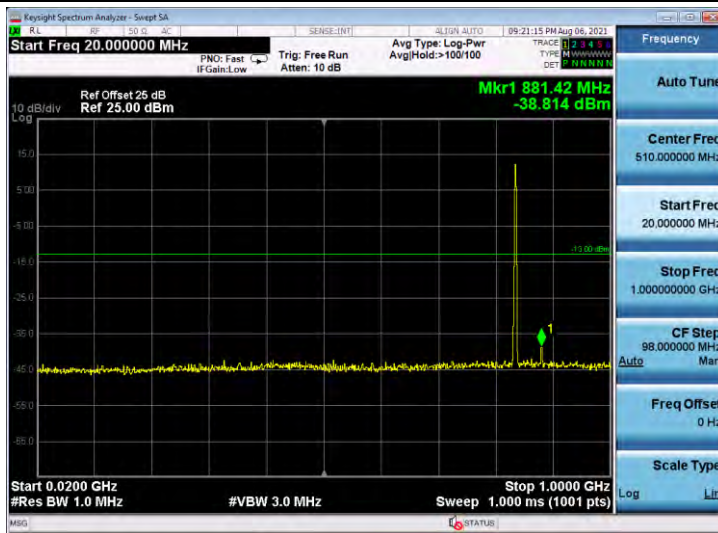

Band5-1.4MHz-QPSK-20643-6RB#0-Range1:20~1000MHz

Band5-1.4MHz-QPSK-20643-6RB#0-Range2:1000~10000MHz

Band5-1.4MHz-16QAM-20407-6RB#0-Range1:20~1000MHz

Band5-1.4MHz-16QAM-20407-6RB#0-Range2:1000~10000MHz

Band5-1.4MHz-16QAM-20525-6RB#0-Range1:20~1000MHz