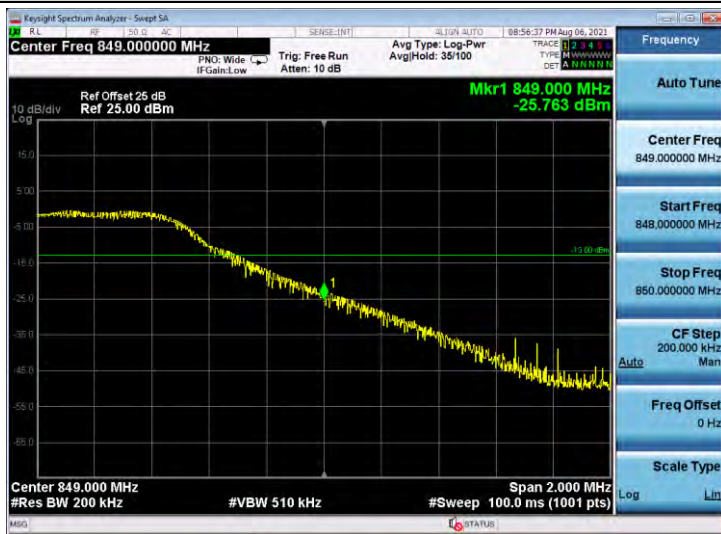

Appendix D: Conducted Spurious Emission

Test Graphs

Band5-1.4MHz-QPSK-20407-6RB#0-Range1:20~1000MHz

Band5-1.4MHz-QPSK-20407-6RB#0-Range2:1000~10000MHz

Band5-1.4MHz-QPSK-20525-6RB#0-Range1:20~1000MHz

Band5-1.4MHz-QPSK-20525-6RB#0-Range2:1000~10000MHz