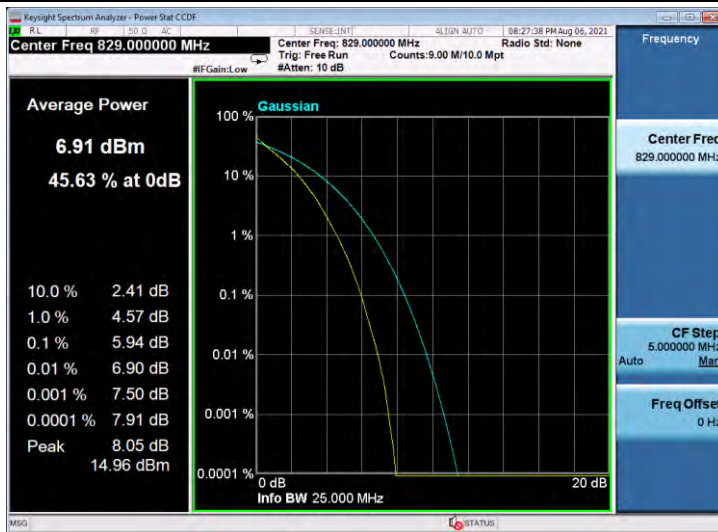

Band5-10MHz-16QAM-20525-50RB#0

Band5-10MHz-16QAM-20600-50RB#0

Appendix B: 26dB Bandwidth and Occupied Bandwidth

Test Result

Band	Bandwidth	Modulation	Channel	RB Configuration	Occupied Bandwidth (MHz)	26dB Bandwidth (MHz)	Verdict
Band5	1.4MHz	QPSK	20407	6RB#0	1.0988	1.302	PASS
Band5	1.4MHz	QPSK	20525	6RB#0	1.0936	1.301	PASS
Band5	1.4MHz	QPSK	20643	6RB#0	1.0971	1.308	PASS
Band5	1.4MHz	16QAM	20407	6RB#0	1.0961	1.304	PASS
Band5	1.4MHz	16QAM	20525	6RB#0	1.0830	1.278	PASS
Band5	1.4MHz	16QAM	20643	6RB#0	1.0891	1.282	PASS
Band5	3MHz	QPSK	20415	15RB#0	2.6836	2.909	PASS
Band5	3MHz	QPSK	20525	15RB#0	2.6850	2.909	PASS
Band5	3MHz	QPSK	20635	15RB#0	2.6834	2.897	PASS
Band5	3MHz	16QAM	20415	15RB#0	2.6814	2.920	PASS
Band5	3MHz	16QAM	20525	15RB#0	2.6795	2.908	PASS
Band5	3MHz	16QAM	20635	15RB#0	2.6880	2.916	PASS
Band5	5MHz	QPSK	20425	25RB#0	4.5473	5.217	PASS
Band5	5MHz	QPSK	20525	25RB#0	4.5158	5.221	PASS
Band5	5MHz	QPSK	20625	25RB#0	4.5226	5.139	PASS
Band5	5MHz	16QAM	20425	25RB#0	4.5123	5.173	PASS
Band5	5MHz	16QAM	20525	25RB#0	4.5468	5.176	PASS
Band5	5MHz	16QAM	20625	25RB#0	4.5192	5.085	PASS
Band5	10MHz	QPSK	20450	50RB#0	8.9968	10.02	PASS
Band5	10MHz	QPSK	20525	50RB#0	8.9865	10.06	PASS
Band5	10MHz	QPSK	20600	50RB#0	9.0039	9.911	PASS
Band5	10MHz	16QAM	20450	50RB#0	8.9954	10.16	PASS
Band5	10MHz	16QAM	20525	50RB#0	8.9957	9.994	PASS
Band5	10MHz	16QAM	20600	50RB#0	8.9875	10.15	PASS