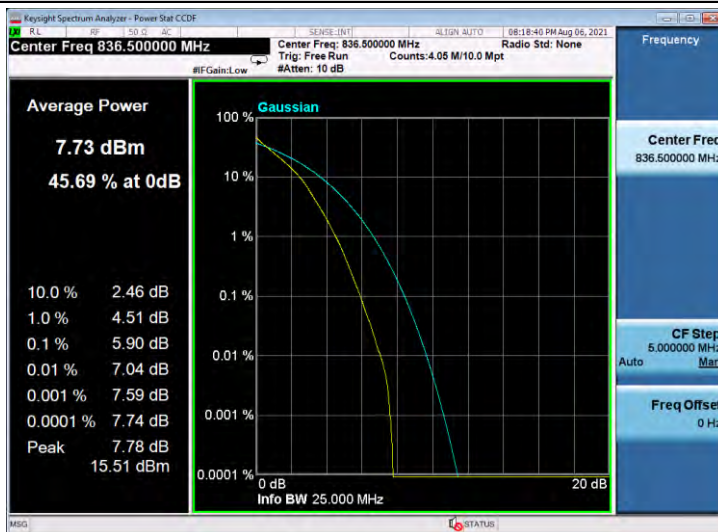

Band5-3MHz-QPSK-20525-15RB#0