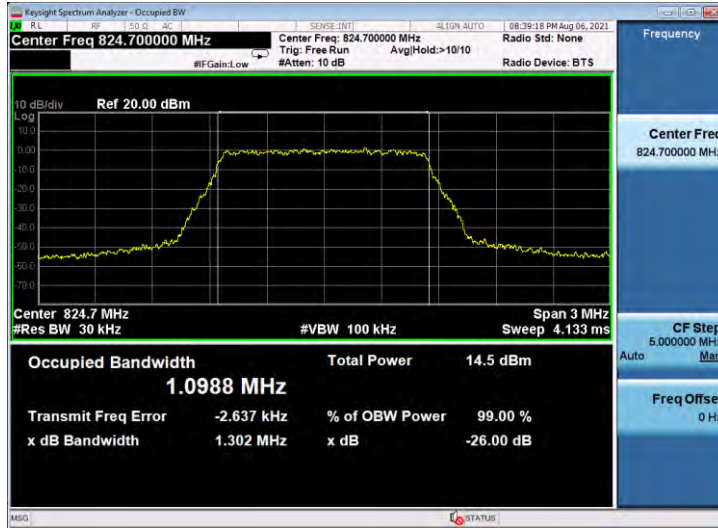

Test Graphs

Band5-1.4MHz-QPSK-20407-6RB#0