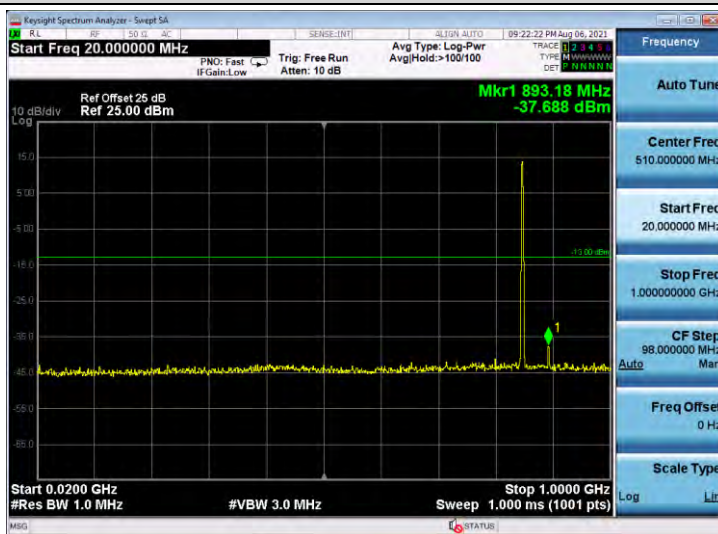

Band5-1.4MHz-16QAM-20643-6RB#0-Range1:20~1000MHz