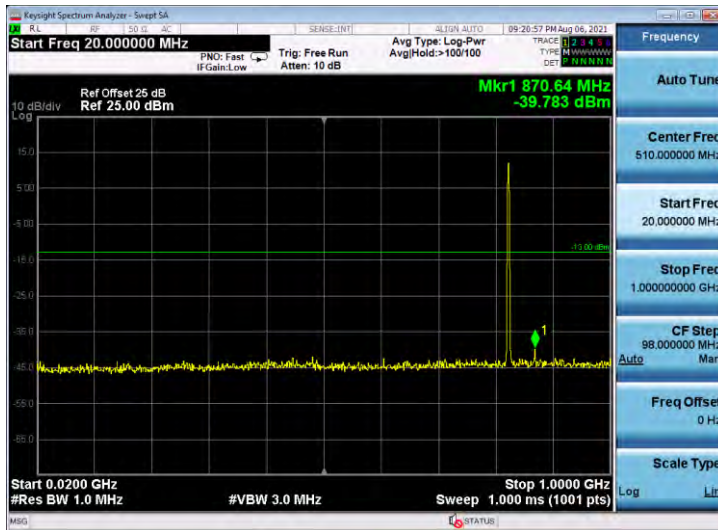

Band5-1.4MHz-16QAM-20407-6RB#0-Range1:20~1000MHz