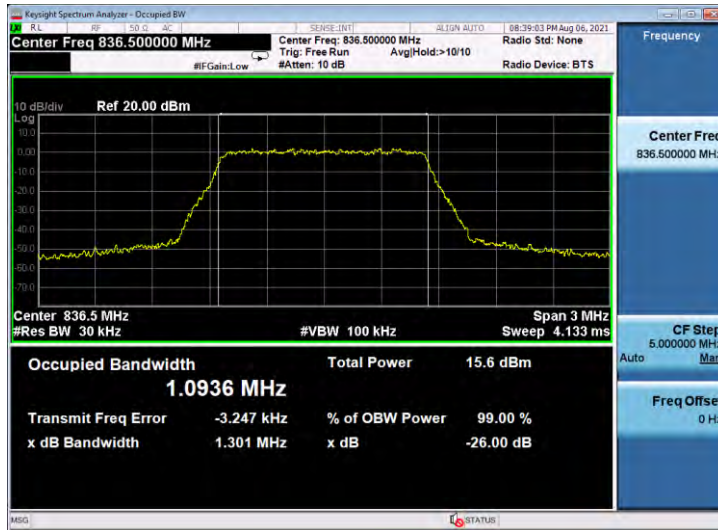

Band5-1.4MHz-QPSK-20525-6RB#0