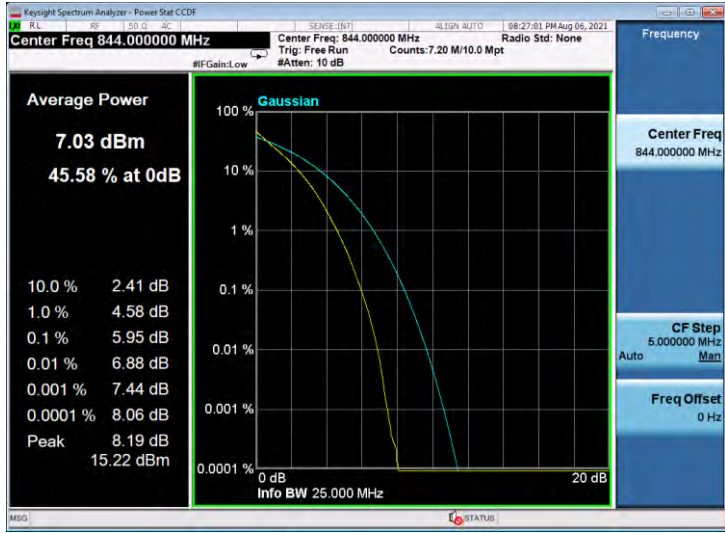

Band5-10MHz-16QAM-20525-50RB#0

Band5-10MHz-16QAM-20600-50RB#0

Appendix B: 26dB Bandwidth and Occupied Bandwidth

Test Result

Band	Bandwidth	Modulation	Channel	RB Configuration	Occupied Bandwidth (MHz)	26dB Bandwidth (MHz)	Verdict
Band5	1.4MHz	QPSK	20407	6RB#0	1.0988	1.302	PASS
Band5	1.4MHz	QPSK	20525	6RB#0	1.0936	1.301	PASS
Band5	1.4MHz	QPSK	20643	6RB#0	1.0971	1.308	PASS
Band5	1.4MHz	16QAM	20407	6RB#0	1.0961	1.304	PASS
Band5	1.4MHz	16QAM	20525	6RB#0	1.0830	1.278	PASS
Band5	1.4MHz	16QAM	20643	6RB#0	1.0891	1.282	PASS
Band5	3MHz	QPSK	20415	15RB#0	2.6836	2.909	PASS
Band5	3MHz	QPSK	20525	15RB#0	2.6850	2.909	PASS
Band5	3MHz	QPSK	20635	15RB#0	2.6834	2.897	PASS
Band5	3MHz	16QAM	20415	15RB#0	2.6814	2.920	PASS
Band5	3MHz	16QAM	20525	15RB#0	2.6795	2.908	PASS
Band5	3MHz	16QAM	20635	15RB#0	2.6880	2.916	PASS
Band5	5MHz	QPSK	20425	25RB#0	4.5473	5.217	PASS
Band5	5MHz	QPSK	20525	25RB#0	4.5158	5.221	PASS
Band5	5MHz	QPSK	20625	25RB#0	4.5226	5.139	PASS
Band5	5MHz	16QAM	20425	25RB#0	4.5123	5.173	PASS
Band5	5MHz	16QAM	20525	25RB#0	4.5468	5.176	PASS
Band5	5MHz	16QAM	20625	25RB#0	4.5192	5.085	PASS
Band5	10MHz	QPSK	20450	50RB#0	8.9968	10.02	PASS
Band5	10MHz	QPSK	20525	50RB#0	8.9865	10.06	PASS
Band5	10MHz	QPSK	20600	50RB#0	9.0039	9.911	PASS
Band5	10MHz	16QAM	20450	50RB#0	8.9954	10.16	PASS
Band5	10MHz	16QAM	20525	50RB#0	8.9957	9.994	PASS
Band5	10MHz	16QAM	20600	50RB#0	8.9875	10.15	PASS