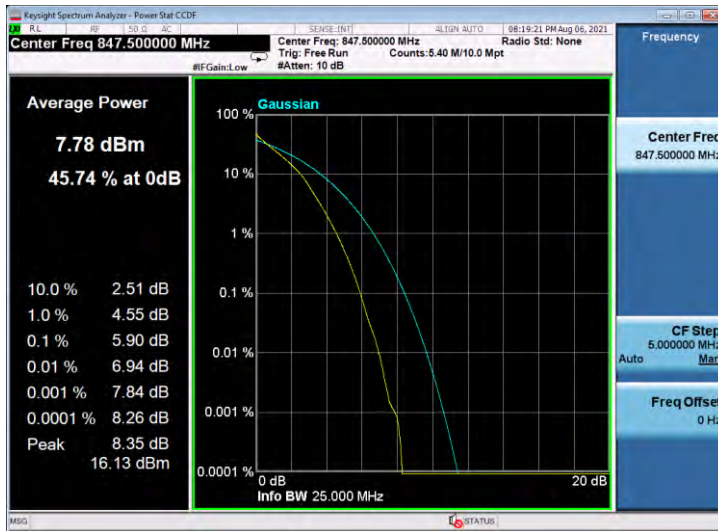

Band5-3MHz-16QAM-20635-15RB#0