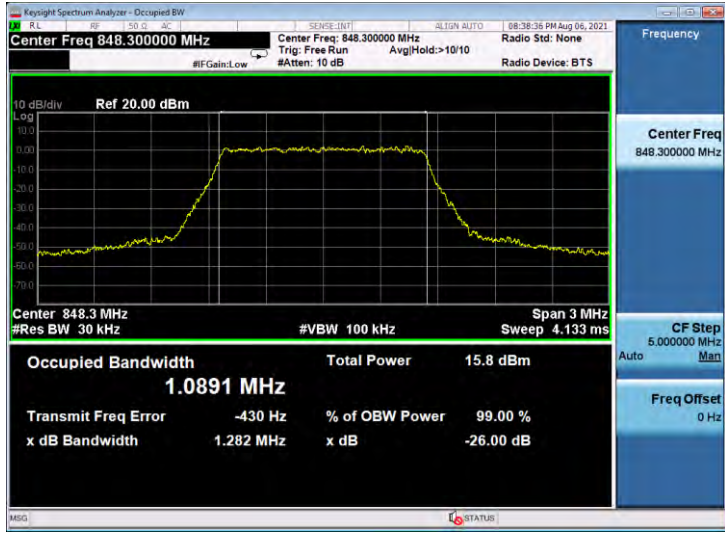

Test Graphs

Band5-1.4MHz-QPSK-20407-6RB#0

Band5-1.4MHz-QPSK-20525-6RB#0

Band5-1.4MHz-QPSK-20643-6RB#0

Band5-1.4MHz-16QAM-20407-6RB#0

Band5-1.4MHz-16QAM-20525-6RB#0

Band5-1.4MHz-16QAM-20643-6RB#0

Band5-3MHz-QPSK-20415-15RB#0