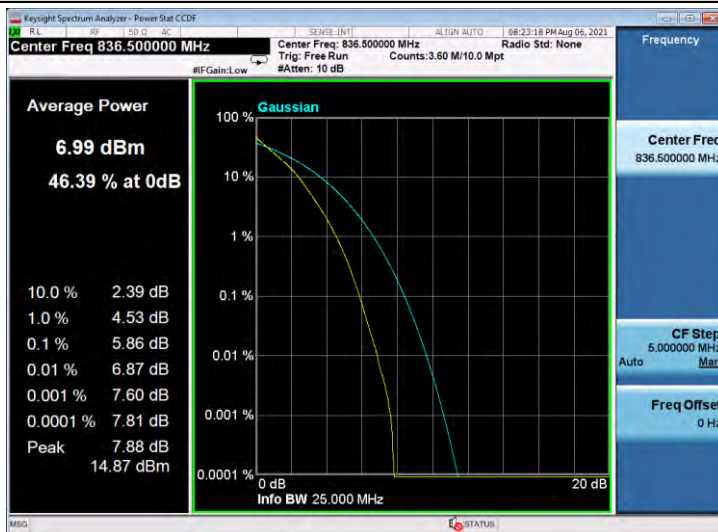

Band5-5MHz-QPSK-20525-25RB#0