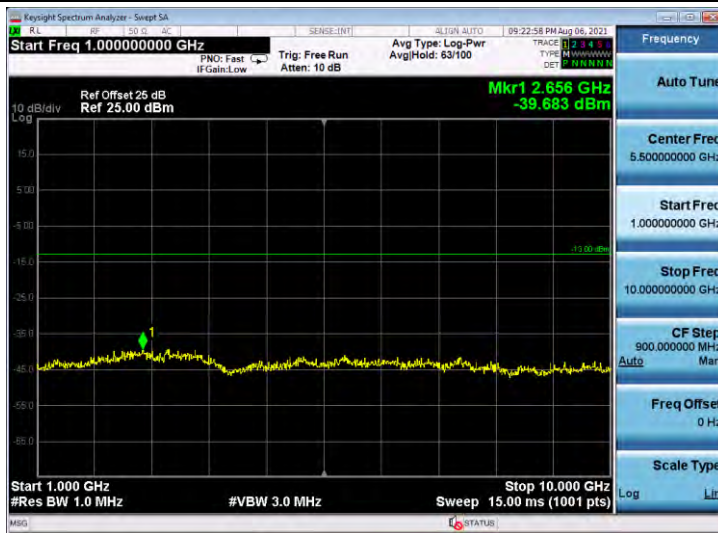

Band5-1.4MHz-QPSK-20643-6RB#0-Range2:1000~10000MHz