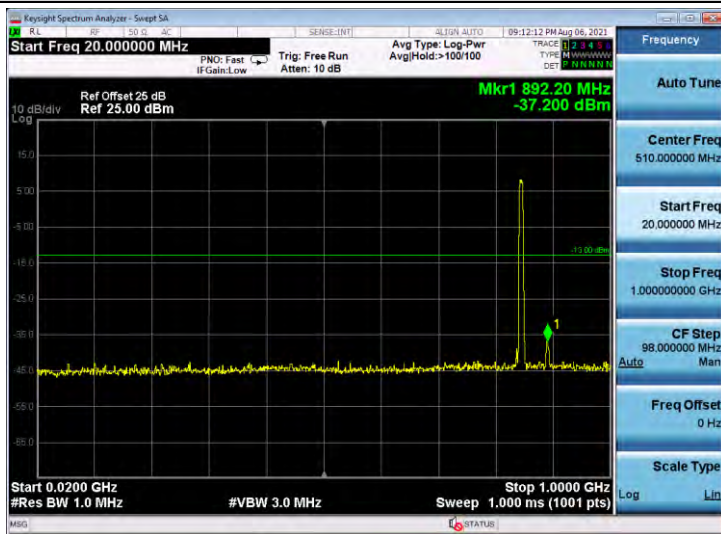

Band5-5MHz-16QAM-20625-25RB#0-Range1:20~1000MHz