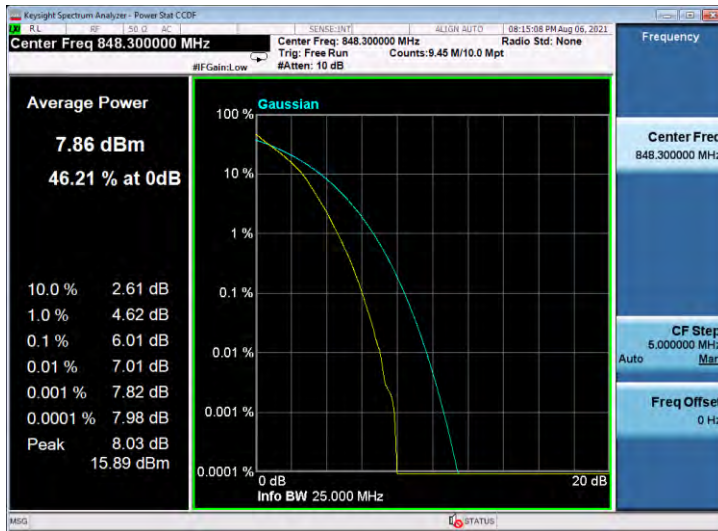

Test Graphs

Band5-1.4MHz-QPSK-20407-6RB#0

Band5-1.4MHz-QPSK-20525-6RB#0

Band5-1.4MHz-QPSK-20643-6RB#0

Band5-1.4MHz-16QAM-20407-6RB#0

Band5-1.4MHz-16QAM-20525-6RB#0

Band5-1.4MHz-16QAM-20643-6RB#0

Band5-3MHz-QPSK-20415-15RB#0