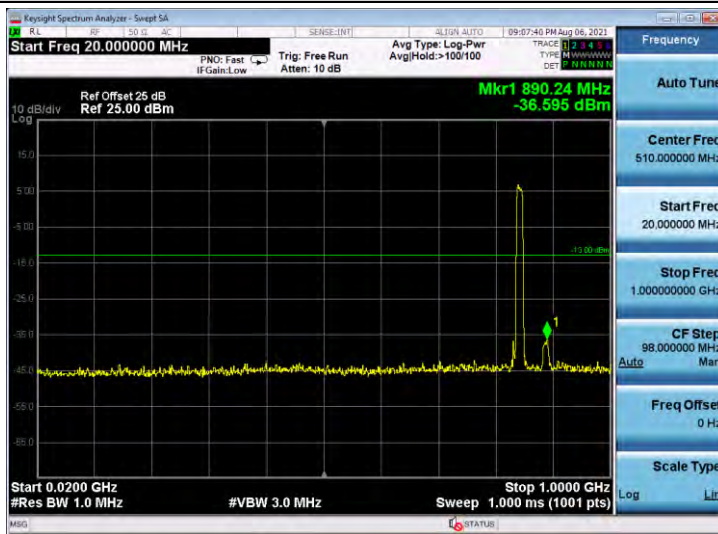

Band5-10MHz-16QAM-20600-50RB#0-Range1:20~1000MHz