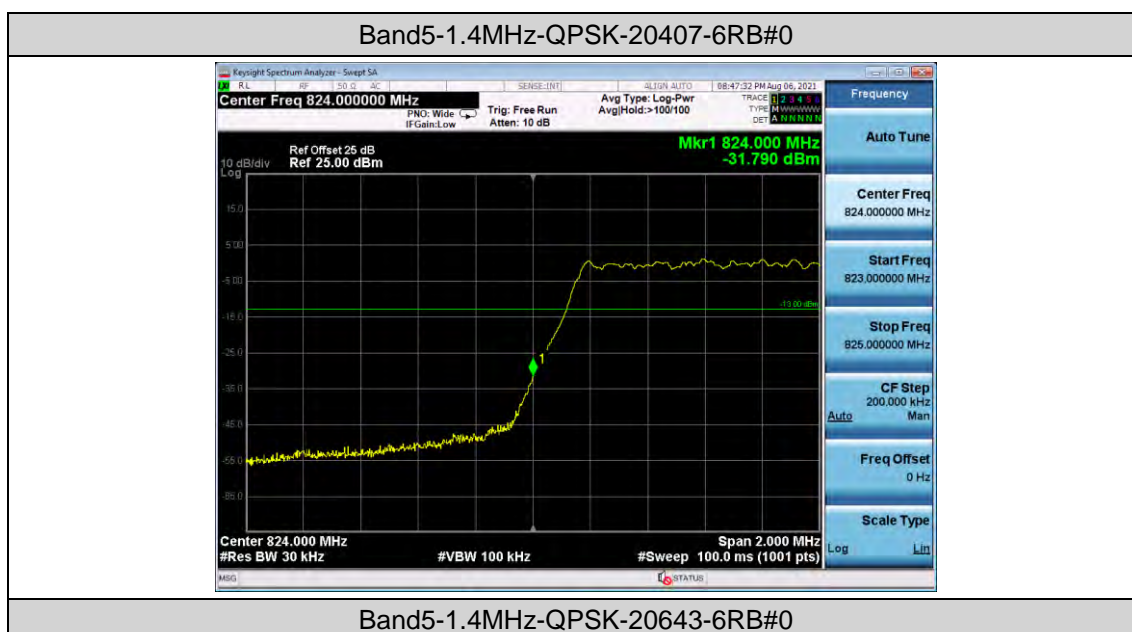

Appendix C: Band Edge

Test Result

Band	Bandwidth	Modulation	Channel	RB Configuration	Result(dBm)	Verdict
Band5	1.4MHz	QPSK	20407	6RB#0	-31.790	PASS
Band5	1.4MHz	QPSK	20643	6RB#0	-34.075	PASS
Band5	1.4MHz	16QAM	20407	6RB#0	-33.196	PASS
Band5	1.4MHz	16QAM	20643	6RB#0	-33.270	PASS
Band5	3MHz	QPSK	20415	15RB#0	-33.051	PASS
Band5	3MHz	QPSK	20635	15RB#0	-31.051	PASS
Band5	3MHz	16QAM	20415	15RB#0	-31.324	PASS
Band5	3MHz	16QAM	20635	15RB#0	-31.323	PASS
Band5	5MHz	QPSK	20425	25RB#0	-19.100	PASS
Band5	5MHz	QPSK	20625	25RB#0	-21.408	PASS
Band5	5MHz	16QAM	20425	25RB#0	-21.776	PASS
Band5	5MHz	16QAM	20625	25RB#0	-21.202	PASS
Band5	10MHz	QPSK	20450	50RB#0	-21.389	PASS
Band5	10MHz	QPSK	20600	50RB#0	-24.348	PASS
Band5	10MHz	16QAM	20450	50RB#0	-22.886	PASS
Band5	10MHz	16QAM	20600	50RB#0	-25.763	PASS

Test Graphs