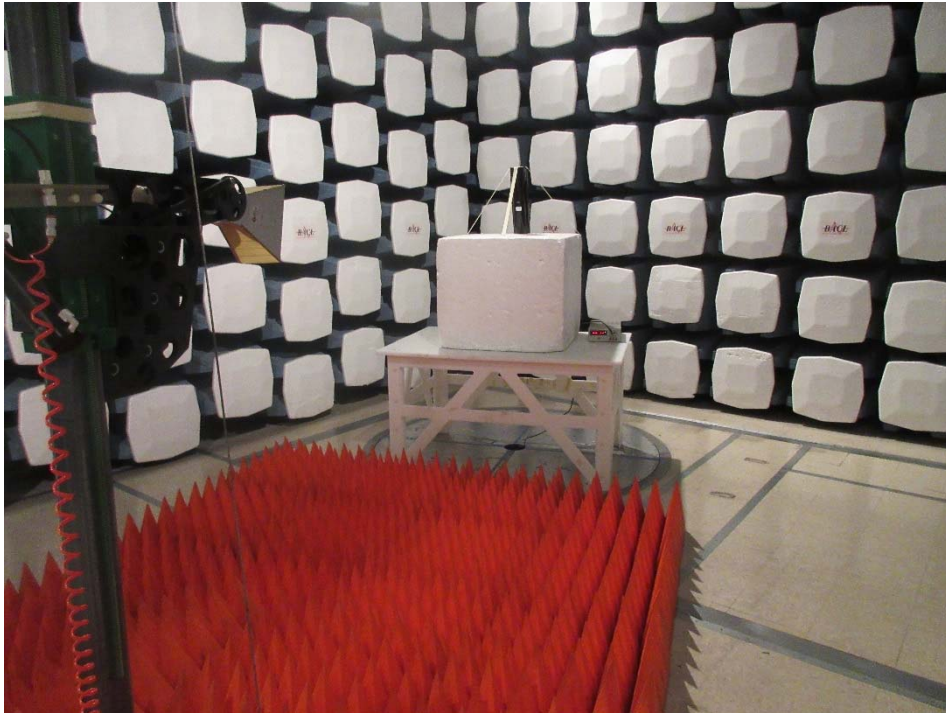

Annex A (Normative) - Test Setup Photographs

1.1 Radiated Spurious Emission below 1 GHz Front View

1.2 Radiated Spurious Emission below 1 GHz Rear View

1.3 Radiated Spurious Emission 1-18 GHz Front View

1.4 Radiated Spurious Emission 1-18 GHz Rear View

1.5 Radiated Spurious Emission 18-26.5 GHz Front View

1.6 Radiated Spurious Emission 18-26.5 GHz Rear View

1.7 Radiated Spurious Emission 26.5-40 GHz Front View

1.8 Radiated Spurious Emission 26.5-40 GHz Rear View

1.13 Radiated Spurious Emission 90-100 GHz Front View

1.14 Radiated Spurious Emission 90-100 GHz Rear View