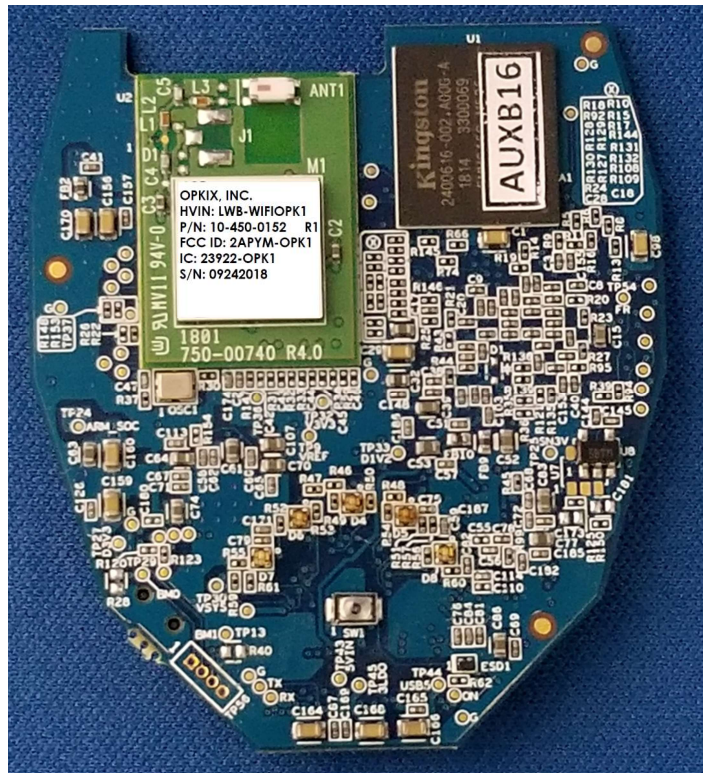

MODULAR HOST PHOTOS

Company Name	Opkix, Inc
Host Marketing Name	OPKIXONE
Contains FCC ID:	2APYM-OPK1
Contains IC:	23922-OPK1