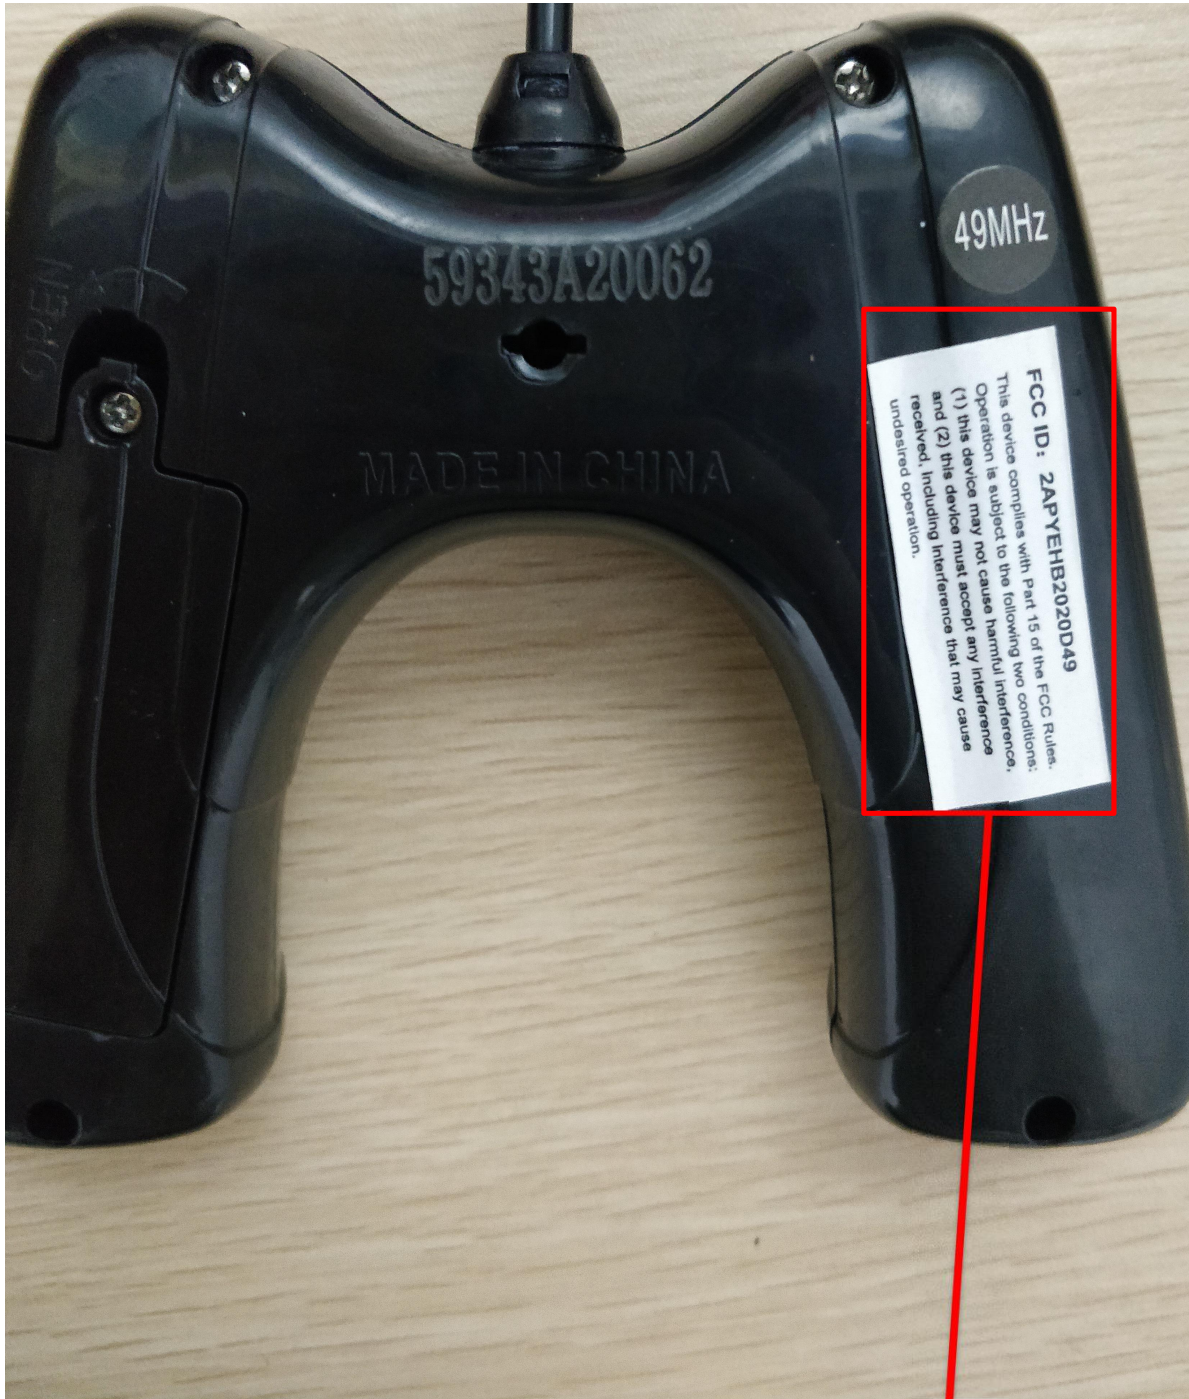

Label and Location

FCC ID: ZAPYEHB2020D49
This device complies with Part 15 of the FCC Rules.
Operation is subject to the following two conditions:
(1) this device may not cause harmful interference
and (2) this device must accept any interference
received, including interference that may cause
undesired operation.

SIZE: W 40 * H 16 MM

Toy RC Bumper Car Set Retro 49MHZ FCC DOC LABEL SIZE: W 29 * H 9 MM