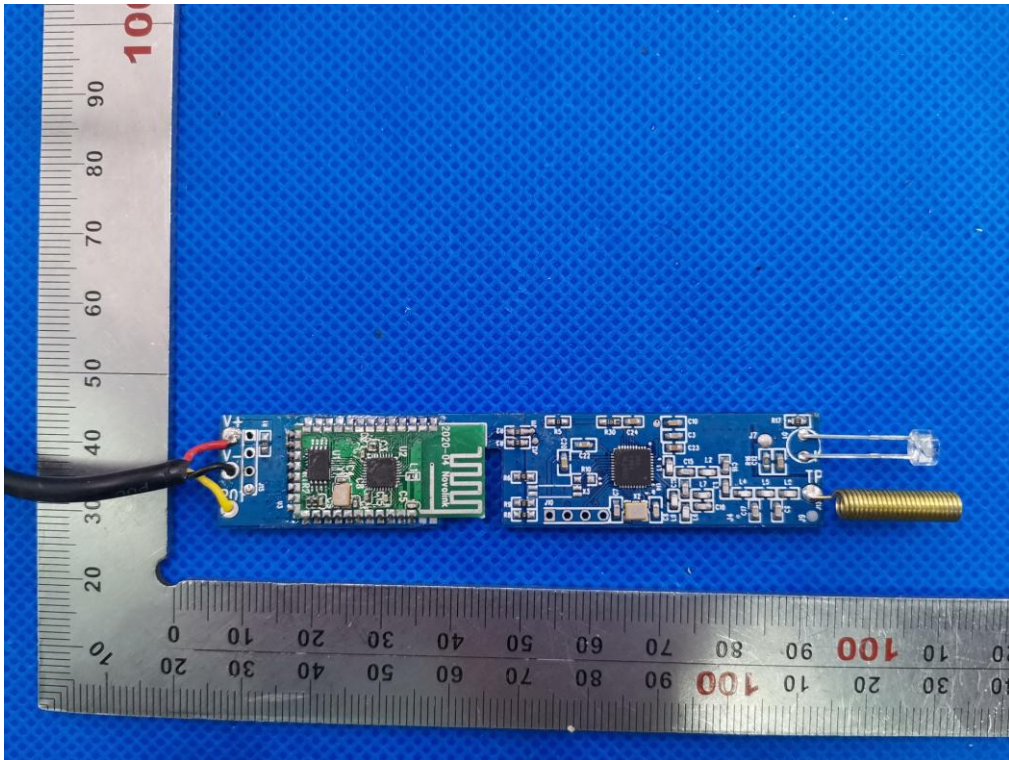

# Internal Photos

OPEN VIEW OF EUT

INTERNAL VIEW-1 OF EUT

INTERNAL VIEW-2 OF EUT

INTERNAL VIEW-3 OF EUT

INTERNAL VIEW-4 OF EUT

433MHz receiver  
Antenna