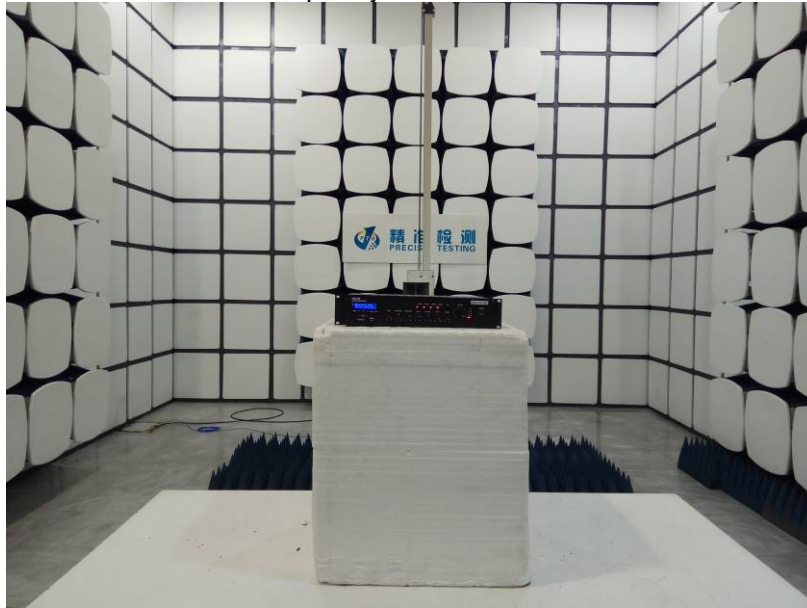

### Conducted Emissions

### Radiated Spurious Emissions Test Frequency From 30MHz-1000MHz

Test frequency from 1GHz-18GHz

Test frequency from 18GHz-25GHz