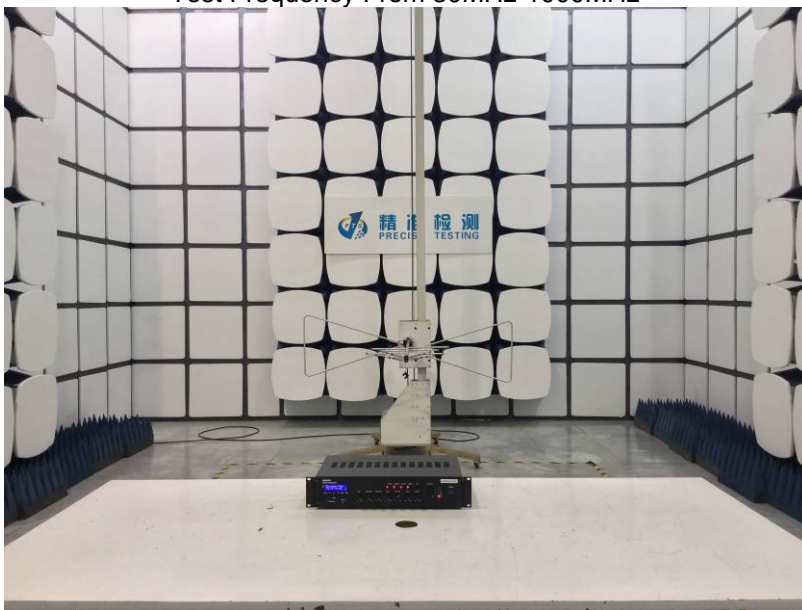

### Conducted Emissions

### Radiated Spurious Emissions Test Frequency From 30MHz-1000MHz

Test frequency from 1GHz-18GHz

Test frequency from 18GHz-25GHz