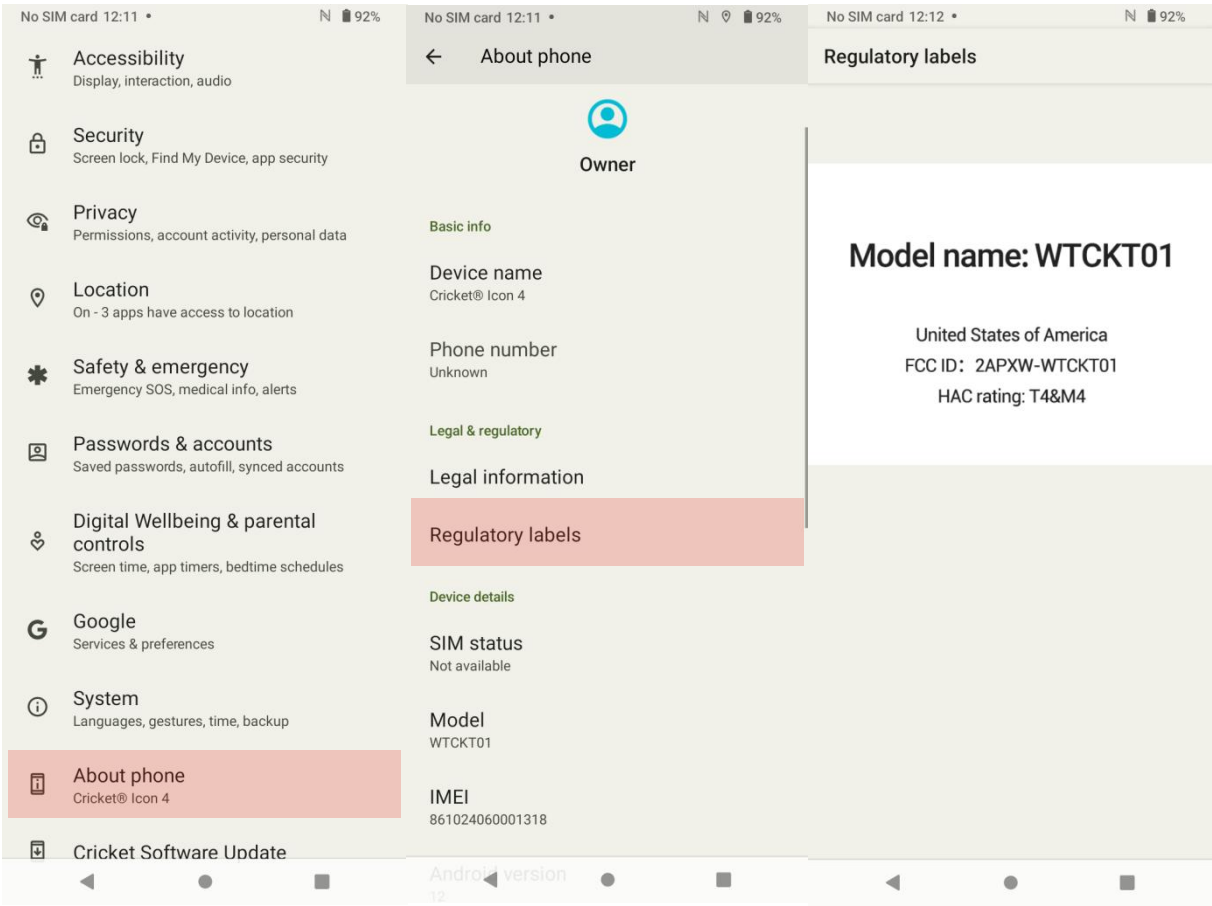

# Description of E-Label on the WTCKT01

Menu	
Step1	Settings Menu
Step2	About phone
Step3	Regulatory labels