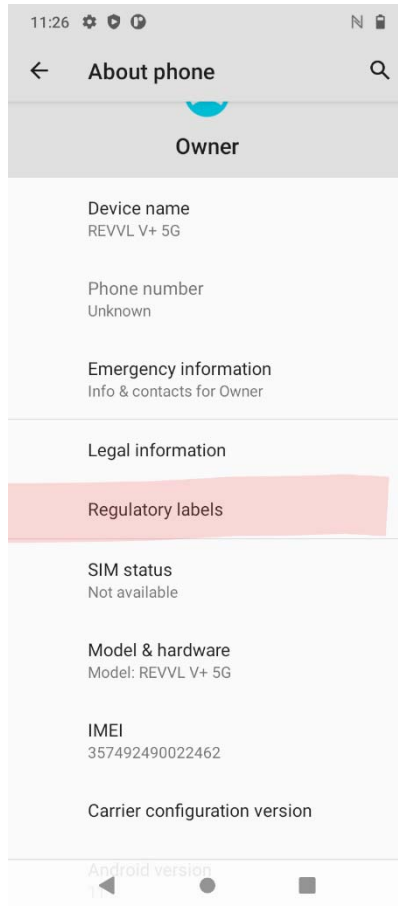

Description of E-Label on the WTCELERO5G

Menu

Step1	Settings Menu
Step2	About phone
Step3	Regulatory labels