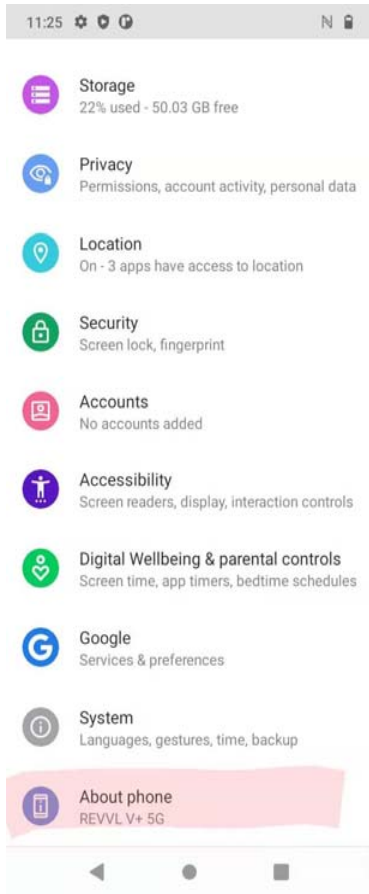

Description of E-Label on the WTCELERO5G

Menu

Step1	Settings Menu
Step2	About phone
Step3	Regulatory labels