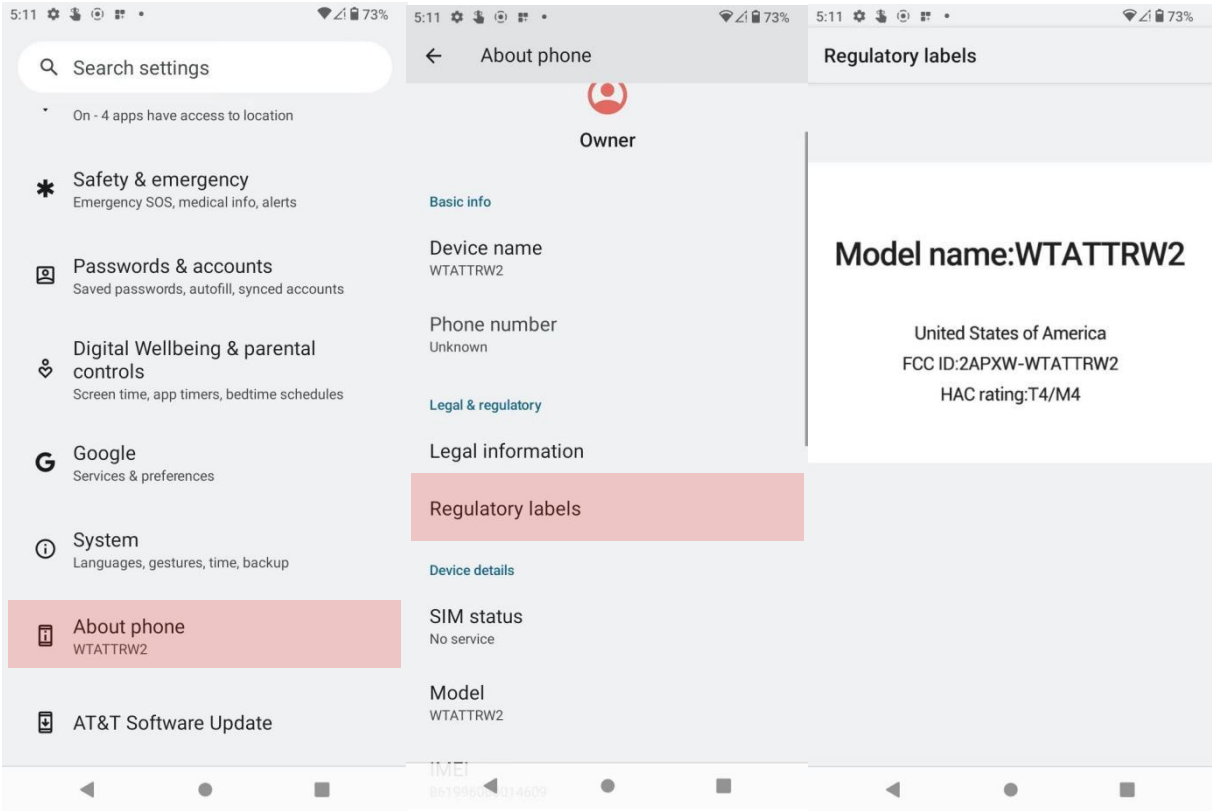

Description of E-Label on the WTATTRW2

Menu	
Step1	Settings Menu
Step2	About phone
Step3	Regulatory labels