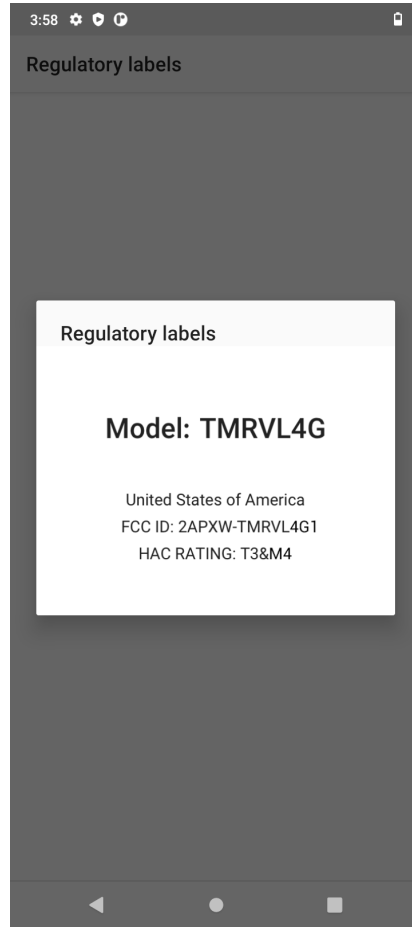

Description of E-Label on the TMRVL4G

Menu

Step1

Settings Menu

Step2 **About phone**

Step3 **Regulatory labels**