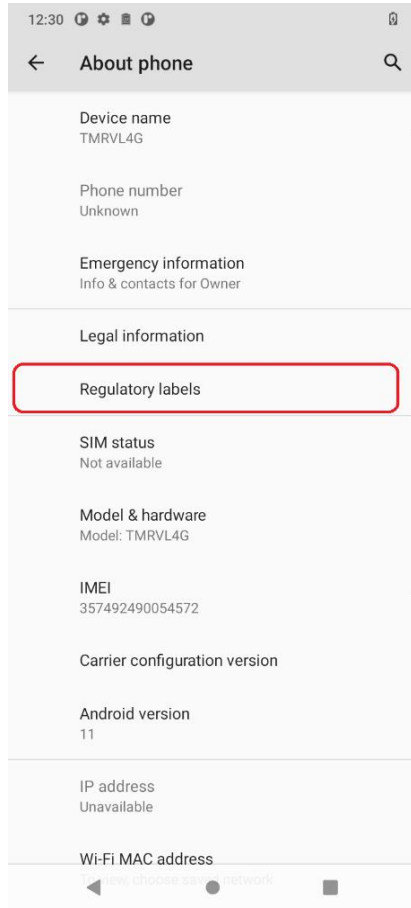

Description of E-Label on the TMRVL4G

Menu

Step1

Settings Menu

Step2 **About phone**

Step3 **Regulatory labels**