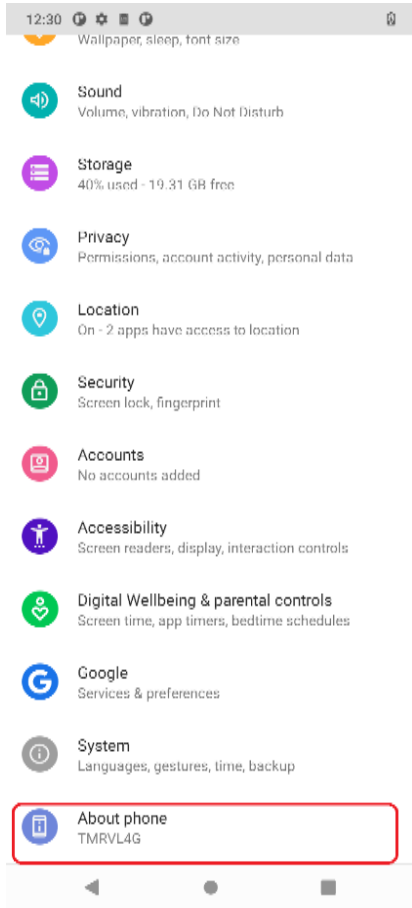

Description of E-Label on the TMRVL4G

Menu

Step1

Settings Menu

Step2 **About phone**

Step3 **Regulatory labels**