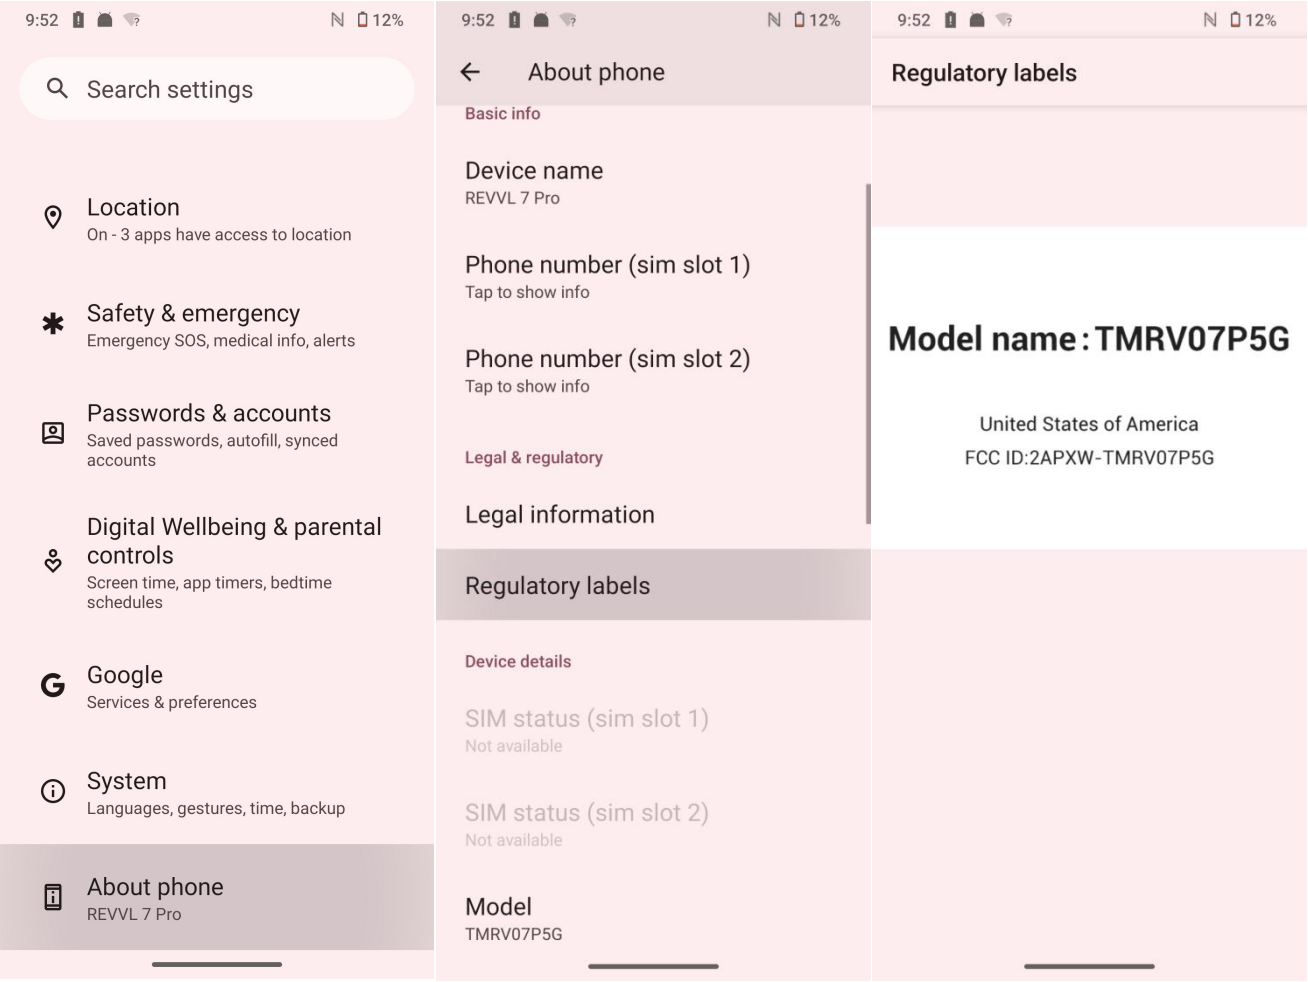

Description of E-Label on the TMRV07P5G

Menu	
Step1	Settings Menu
Step2	About phone
Step3	Regulatory labels