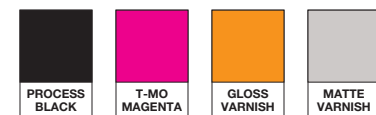

Artwork

Substrate: Top Cover 350g/m² FSC coated paper | Print Method: [TBC] | Inks & Finishes: 2 Inks & 2 Finishes