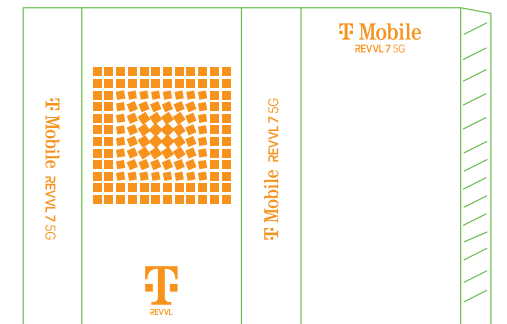

See **Terms and Conditions (including arbitration provision)** at T-Mobile.com, MetrobyT-Mobile.com, or AssuranceWireless.com, for additional information, restrictions and details. T-Mobile, the T logo, Magenta and the magenta color, REVL and the stylized REVL mark are registered trademarks of Deutsche Telekom AG. ©2024 T-Mobile USA, Inc. P120811

This device complies with part 15 of the FCC Rules. Operation is subject to the following two conditions: (1) This device may not cause harmful interference, and (2) this device must accept any interference received, including interference that may cause undesired operation.

WARNING: Cancer and Reproductive Harm - www.P65Warnings.ca.gov

Printed and made in China.

32

② 84.5

③ 32.5

84.5

15

Logo/Wordmark: Prints T-Mobile Magenta and REVL Logo: Prints Black [with Gloss Varnish]

Graphic: Prints T-Mobile Magenta [with Gloss Varnish]
Background: White (Substrate)

Logo/Wordmark: Prints T-Mobile Magenta and REVL Logo: Prints Black [with Gloss Varnish]

Text: Prints Black

FCC ID: For Position Only

Logo: Prints T-Mobile Magenta & Black [with Gloss Varnish]

Tick marks: Print Black (Indicates Security Sticker placement)

NOTE: An all-over matte varnish coating has been applied as per the supplied die-line callout.

25% Thumbnail of Gloss Varnish Intent: