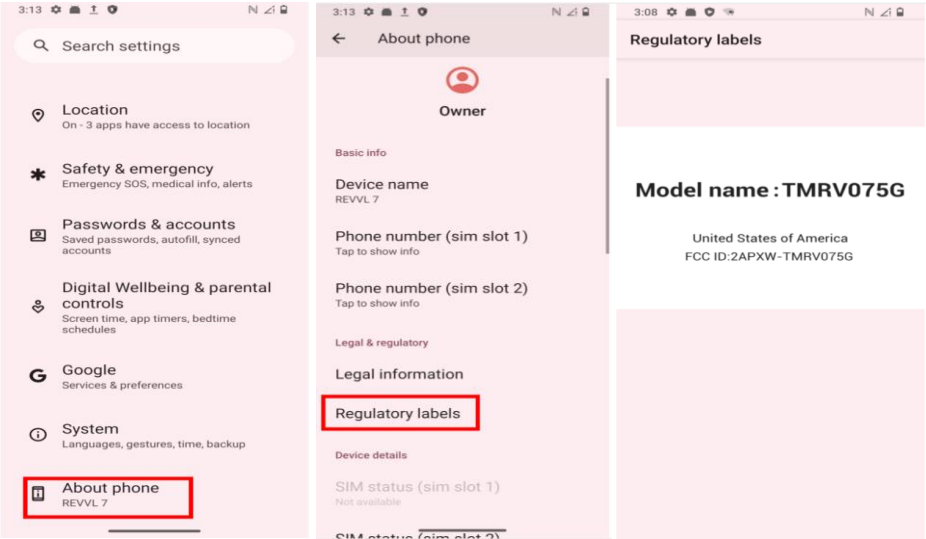

# Description of E-Label on the TMRV5GTB

Menu	
Step1	Settings Menu
step2	About phone
Step3	Regulatory labels