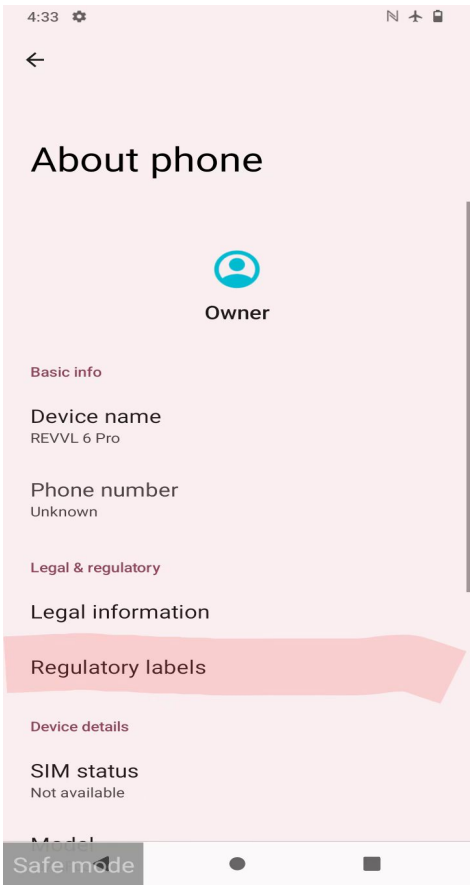

Description of E-Label on the TMAF035G

Menu	
Step1	Settings Menu
Step2	About phone
Step3	Regulatory labels