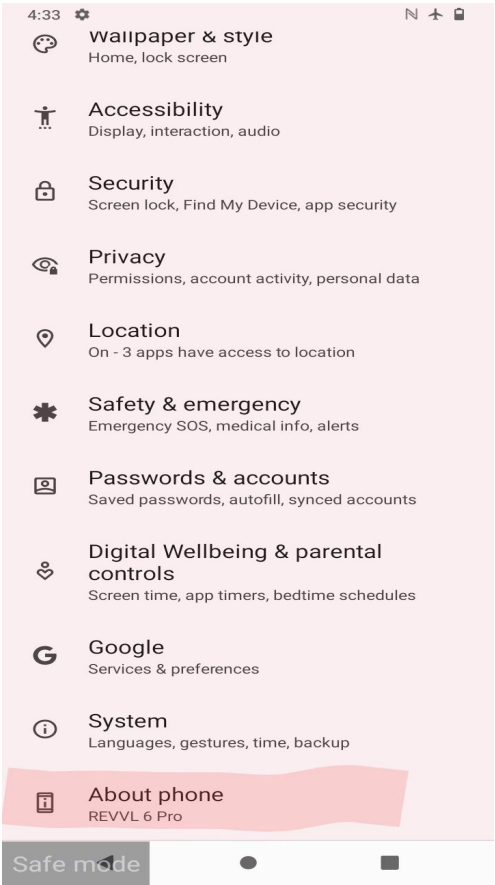

Description of E-Label on the TMAF035G

Menu	
Step1	Settings Menu
Step2	About phone
Step3	Regulatory labels