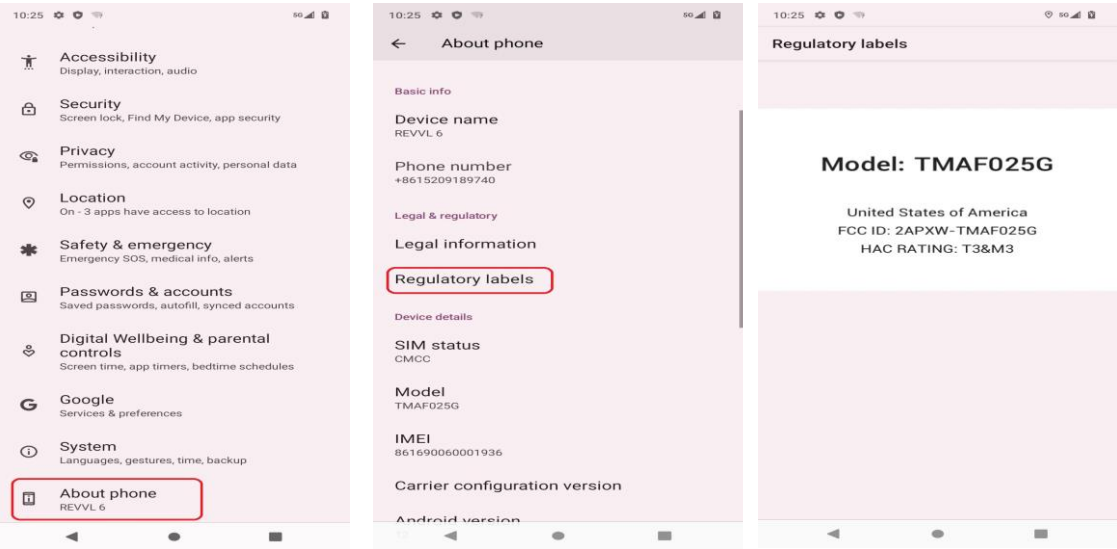

Description of E-Label on the TMAF025G

Menu	
Step1	Settings Menu
Step2	About phone
Step3	Regulatory labels