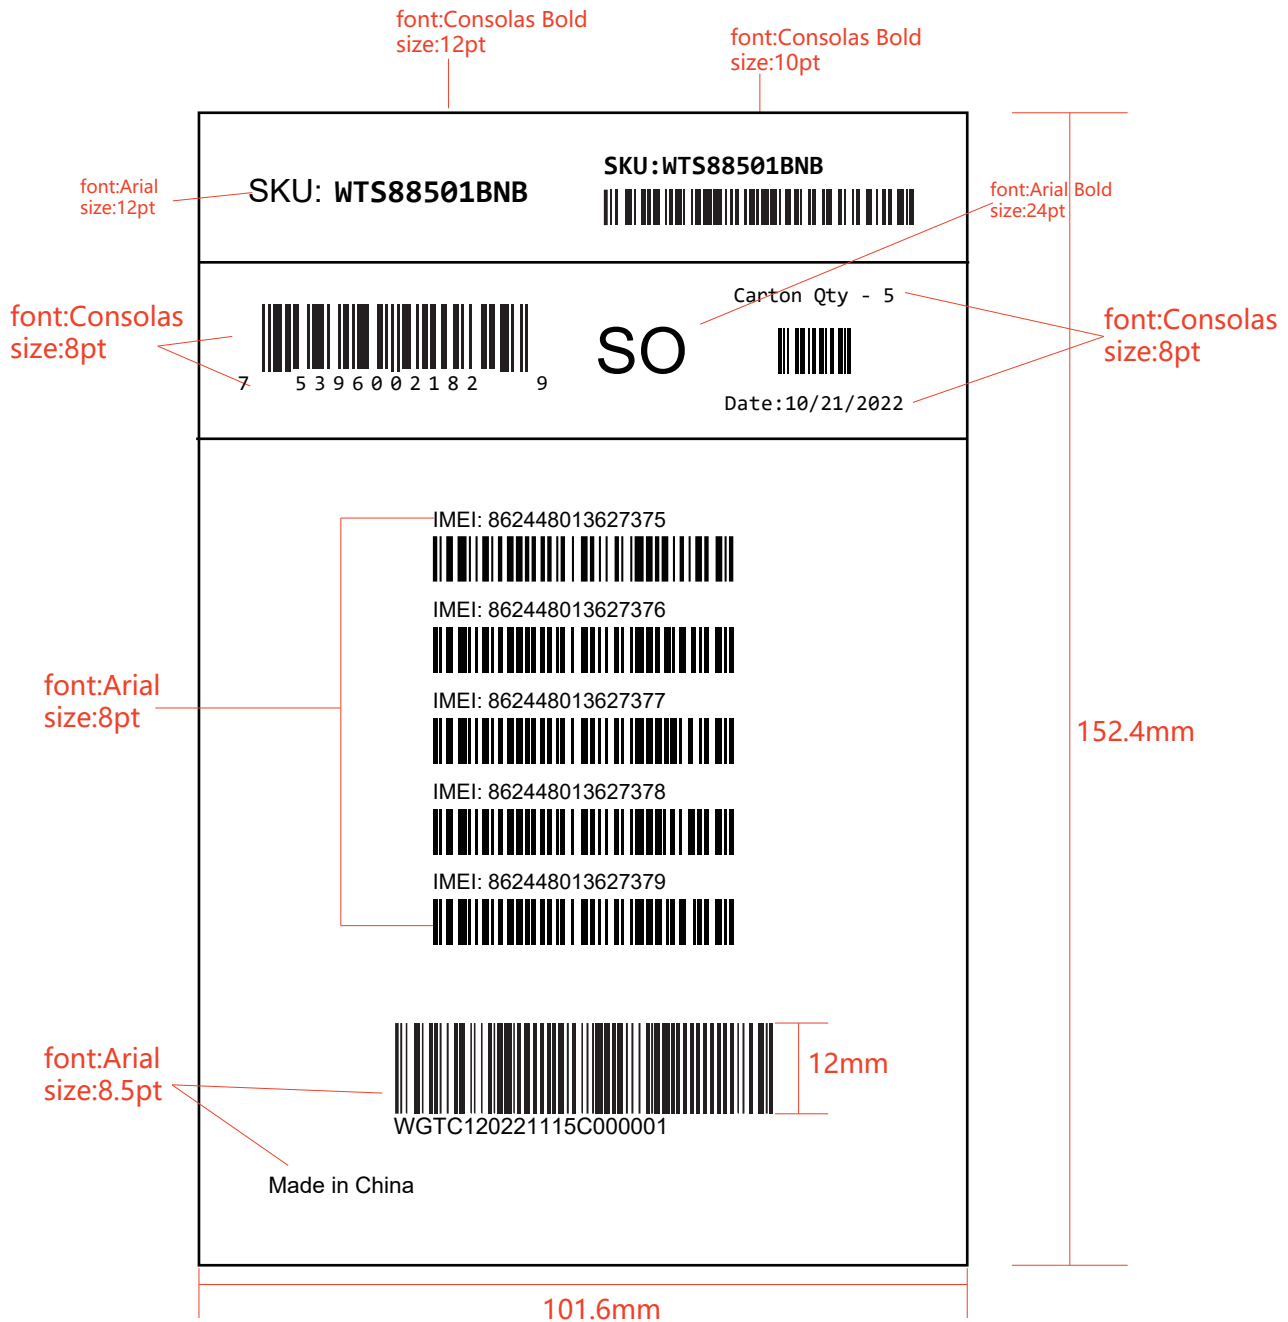

Device Label

Paste area

Kit Box Label

Phantom Gray

font:Arial size:10pt
 font:Consolas size:7pt
 font:Consolas size:7pt

SKU: WTS88501ANB
 IMEI: XXXXXXXXXXXXXXXX
 HAC: M3/T3
 NB WTS 88501 128G GY KIT
 FCC ID:2APXW-CELER05GPLUS
 Date:14/11/2022
 HW V1.0
 SW Celero5GPlus_0.01.07

140mm
 26mm

Fervent Orange

font:Arial size:10pt
 font:Consolas size:7pt
 font:Consolas size:7pt

SKU: WTS88501BNB
 IMEI: XXXXXXXXXXXXXXXX
 HAC: M3/T3
 NB WTS 88501 128G ORG KIT
 FCC ID:2APXW-CELER05GPLUS
 Date:14/11/2022
 HW V1.0
 SW Celero5GPlus_0.01.07

7 5 3 9 6 0 0 2 1 8 2 9

Phone made in China, Accessories made in China
 Contents include:1 Travel Charger, 1 USB cable, 2 Printed Materials,1 SIM ejector tool

SO

font:Arial size:7pt
 font:Arial Bold size:24pt

140mm
 26mm

Paste it on the bottom side of the color box

Master Carton Label-Phantom Gray

Paste area

Master Carton Label-Fervent Orange

Paste area

Pallet Label-Phantom Gray

Pallet Label-Fervent Orange