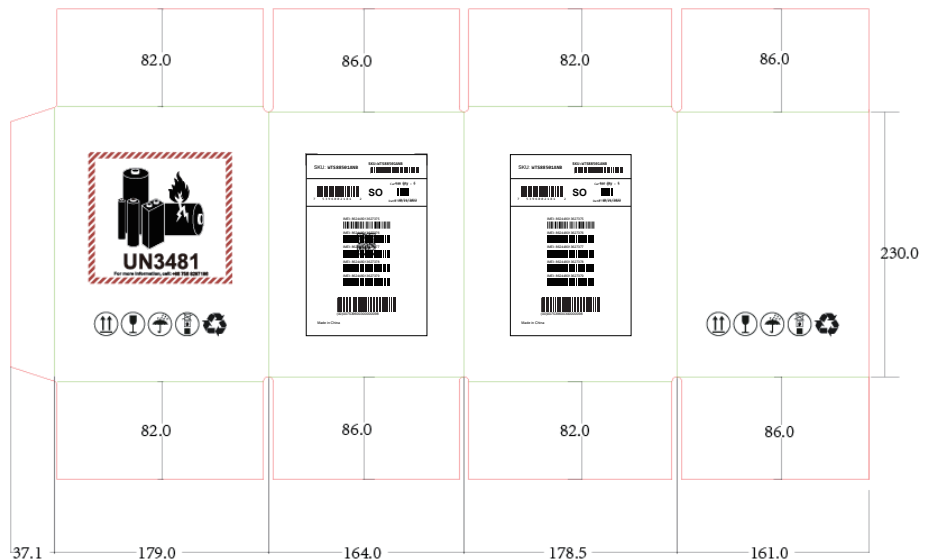

140mm
 26mm

Fervent Orange

font:Arial size:10pt
 font:Consolas size:7pt
 font:Consolas size:7pt

SKU: WTS88501BNB
 IMEI: XXXXXXXXXXXXXXXX
 HAC: M3/T3
 NB WTS 88501 128G ORG KIT
 FCC ID:2APXW-CELER05GPLUS
 Date:14/11/2022
 HW V1.0
 SW Celero5GPlus_0.01.07

140mm
 26mm

Paste it on the bottom side of the color box

Master Carton Label-Phantom Gray

Paste area

Master Carton Label-Fervent Orange

Paste area

Pallet Label-Phantom Gray

Pallet Label-Fervent Orange