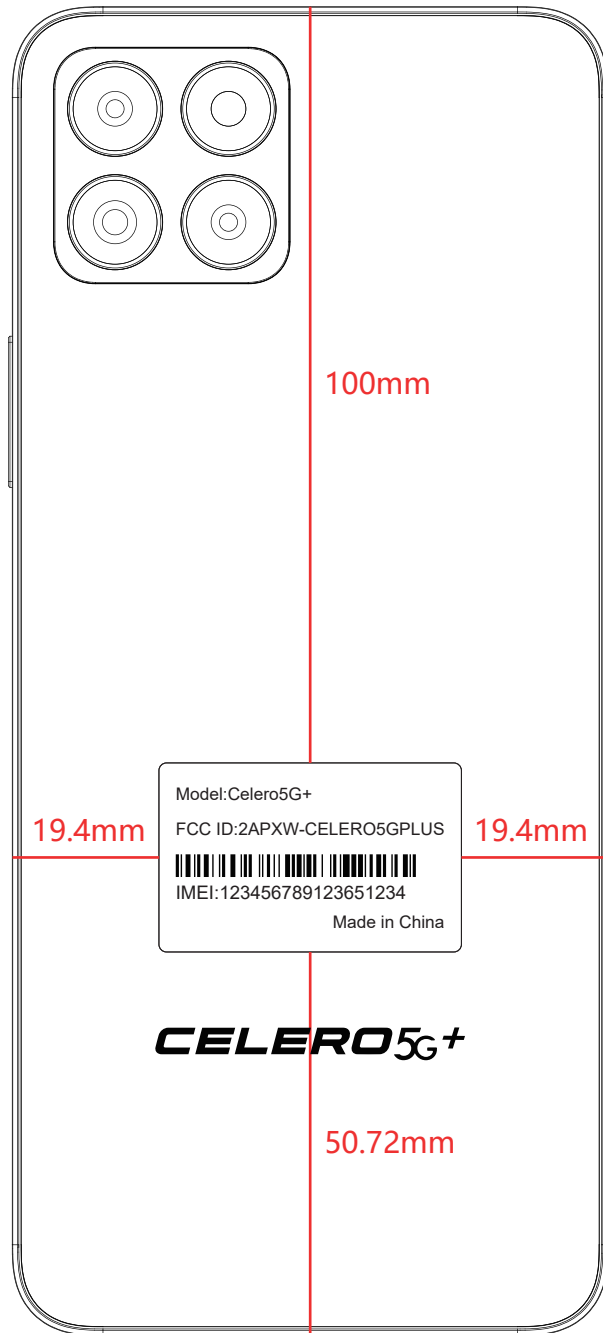

Device Label

Paste area

Kit Box Label

Phantom Gray

font:Arial size:10pt
 font:Consolas size:7pt
 font:Consolas size:7pt

SKU: WTS88501ANB
 IMEI: XXXXXXXXXXXXXXXX
 HAC: M3/T3
 NB WTS 88501 128G GY KIT
 FCC ID:2APXW-CELER05GPLUS
 Date:14/11/2022
 HW V1.0
 SW Celero5GPlus_0.01.07

7 5 3 9 6 0 0 2 1 8 1 2

Phone made in China, Accessories made in China
 Contents include:1 Travel Charger, 1 USB cable, 2 Printed Materials,1 SIM ejector tool

SO

font:Arial size:7pt
 font:Arial Bold size:24pt

140mm
 26mm

Fervent Orange

font:Arial size:10pt
 font:Consolas size:7pt
 font:Consolas size:7pt

SKU: WTS88501BNB
 IMEI: XXXXXXXXXXXXXXXX
 HAC: M3/T3
 NB WTS 88501 128G ORG KIT
 FCC ID:2APXW-CELER05GPLUS
 Date:14/11/2022
 HW V1.0
 SW Celero5GPlus_0.01.07

140mm
 26mm

Paste it on the bottom side of the color box

Master Carton Label-Phantom Gray

Paste area

Master Carton Label-Fervent Orange

Paste area

Pallet Label-Phantom Gray

Pallet Label-Fervent Orange