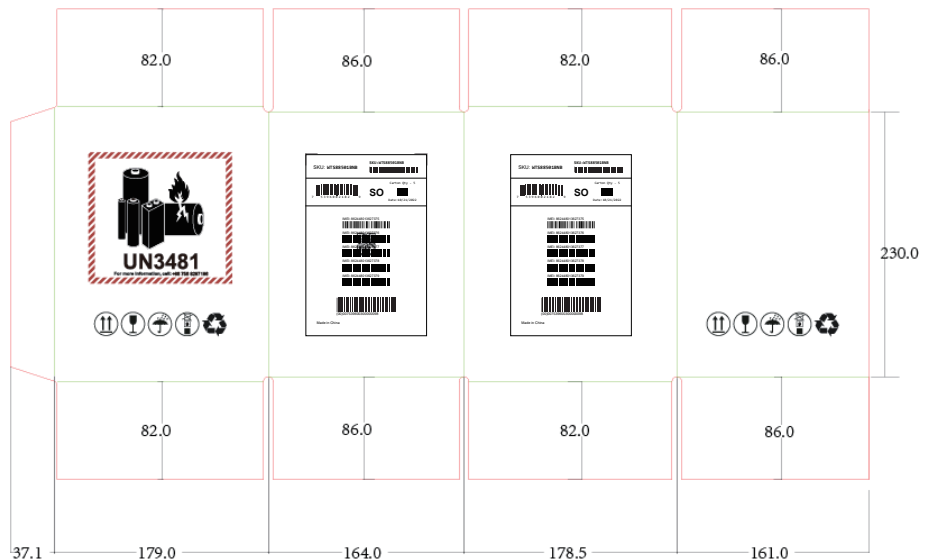

140mm
 26mm

Paste it on the bottom side of the color box

Master Carton Label-Phantom Gray

Paste area

Master Carton Label-Fervent Orange

Paste area

Pallet Label-Phantom Gray

Pallet Label-Fervent Orange