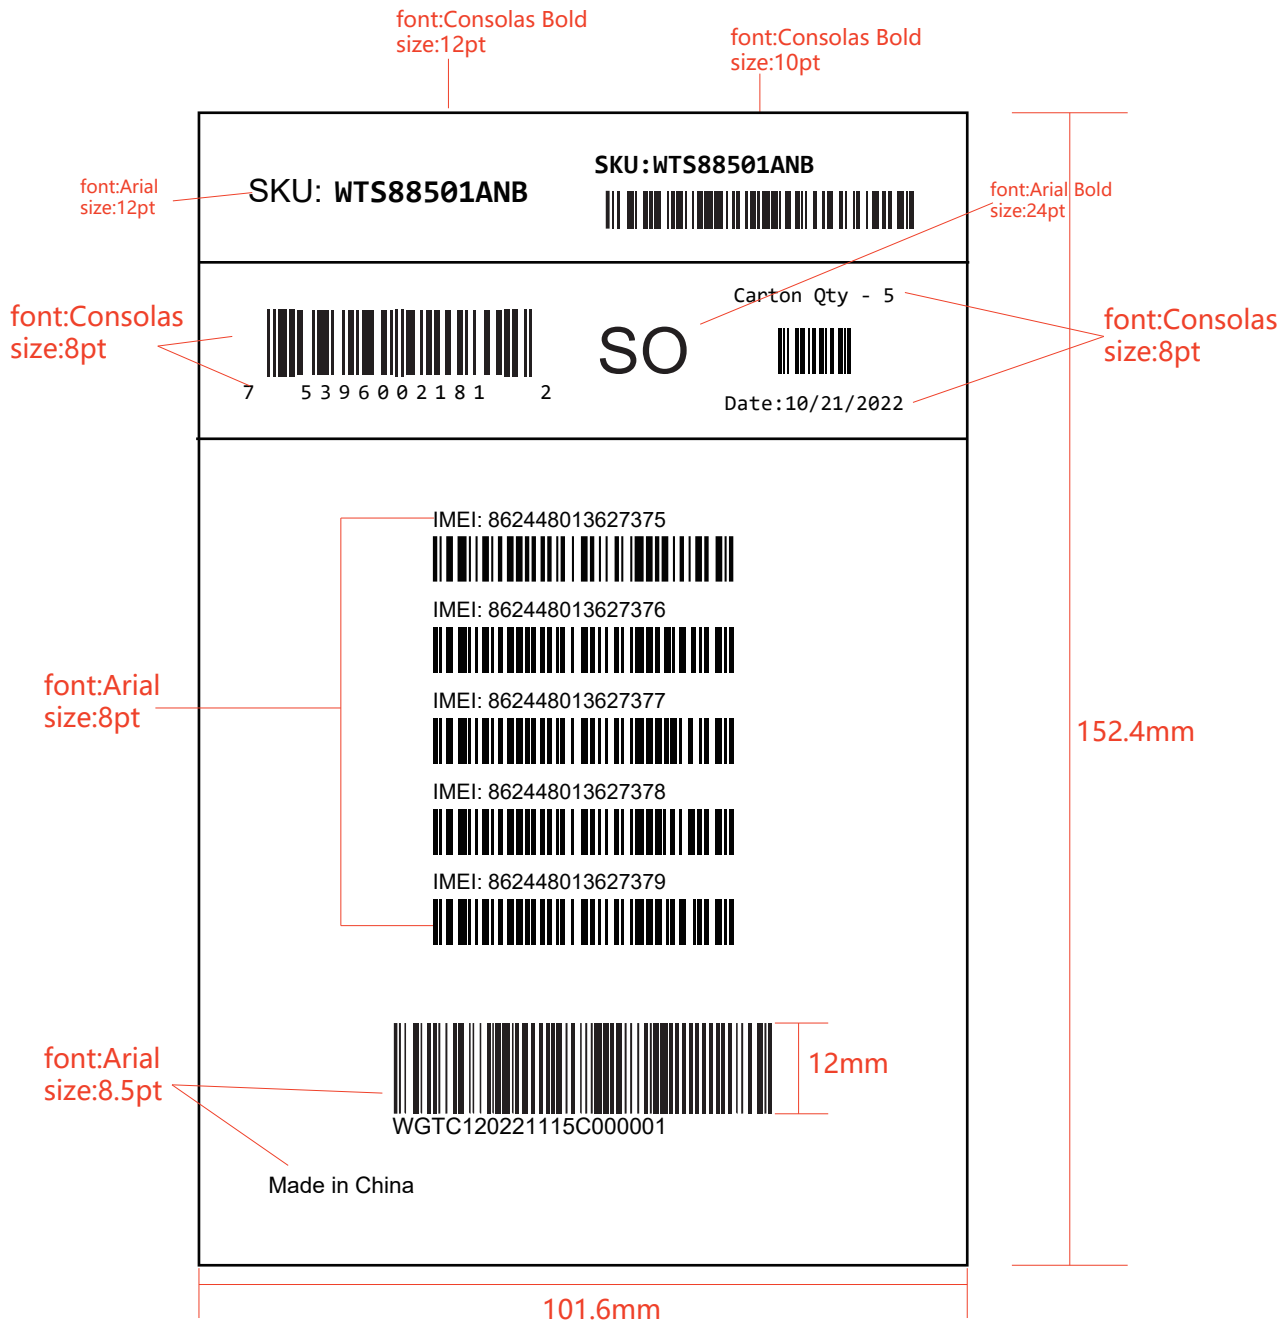

Device Label

Paste area

Kit Box Label

Phantom Gray

font:Arial size:10pt
 font:Consolas size:7pt
 font:Consolas size:7pt

SKU: WTS88501ANB
 IMEI: XXXXXXXXXXXXXXXX
 HAC: M3/T3
 NB WTS 88501 128G GY KIT
 FCC ID:2APXW-CELER05GPLUS
 Date:14/11/2022
 HW V1.0
 SW Celero5GPlus_0.01.07

140mm
 26mm

Fervent Orange

font:Arial size:10pt
 font:Consolas size:7pt
 font:Consolas size:7pt

SKU: WTS88501BNB
 IMEI: XXXXXXXXXXXXXXXX
 HAC: M3/T3
 NB WTS 88501 128G ORG KIT
 FCC ID:2APXW-CELER05GPLUS
 Date:14/11/2022
 HW V1.0
 SW Celero5GPlus_0.01.07

7 5 3 9 6 0 0 2 1 8 2 9

Phone made in China, Accessories made in China
 Contents include:1 Travel Charger, 1 USB cable, 2 Printed Materials,1 SIM ejector tool

SO

font:Arial size:7pt
 font:Arial Bold size:24pt

140mm
 26mm

Paste it on the bottom side of the color box

Master Carton Label-Phantom Gray

Paste area

Master Carton Label-Fervent Orange

Paste area

Pallet Label-Phantom Gray

Pallet Label-Fervent Orange