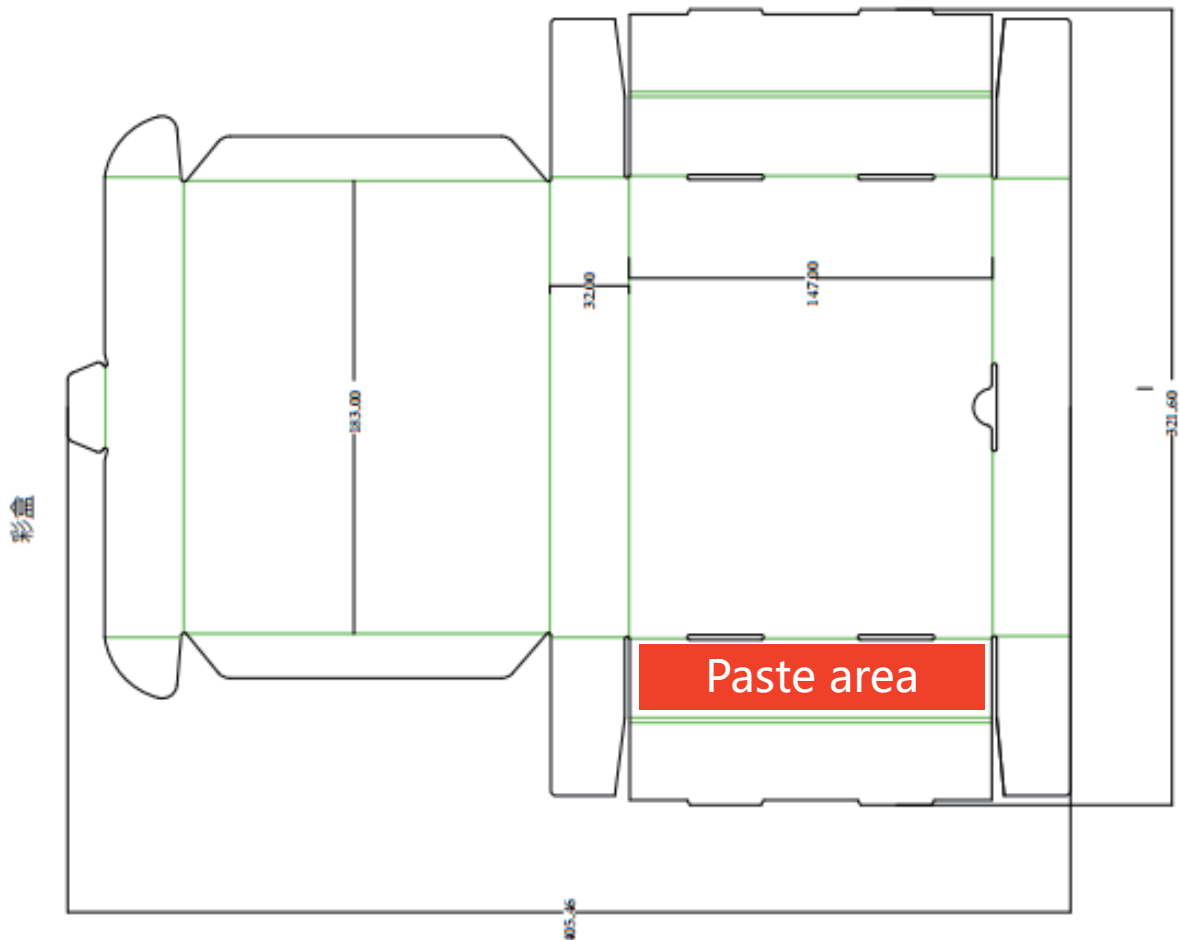

140mm
 26mm

Paste it on the bottom side of the color box

Master Carton Label-Phantom Gray

Paste area

Master Carton Label-Fervent Orange

Paste area

Pallet Label-Phantom Gray

Pallet Label-Fervent Orange