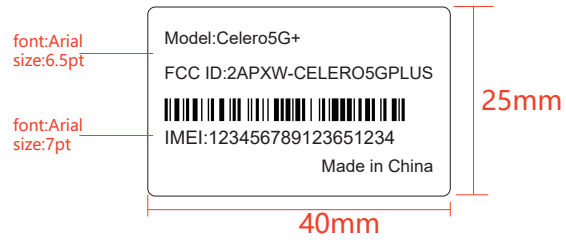

Device Label

Paste area

Kit Box Label

Phantom Gray

font:Arial size:10pt
 font:Consolas size:7pt
 font:Consolas size:7pt

SKU: WTS88501ANB
 IMEI: XXXXXXXXXXXXXXXX
 HAC: M3/T3
 NB WTS 88501 128G GY KIT
 FCC ID:2APXW-CELER05GPLUS
 Date:14/11/2022
 HW V1.0
 SW Celero5GPlus_0.01.07

7 5 3 9 6 0 0 2 1 8 1 2

Phone made in China, Accessories made in China
 Contents include:1 Travel Charger, 1 USB cable, 2 Printed Materials,1 SIM ejector tool

SO

font:Arial size:7pt
 font:Arial Bold size:24pt

140mm
 26mm

Fervent Orange

font:Arial size:10pt
 font:Consolas size:7pt
 font:Consolas size:7pt

SKU: WTS88501BNB
 IMEI: XXXXXXXXXXXXXXXX
 HAC: M3/T3
 NB WTS 88501 128G ORG KIT
 FCC ID:2APXW-CELER05GPLUS
 Date:14/11/2022
 HW V1.0
 SW Celero5GPlus_0.01.07

140mm
 26mm

Paste it on the bottom side of the color box

Master Carton Label-Phantom Gray

Paste area

Master Carton Label-Fervent Orange

Paste area

Pallet Label-Phantom Gray

Pallet Label-Fervent Orange