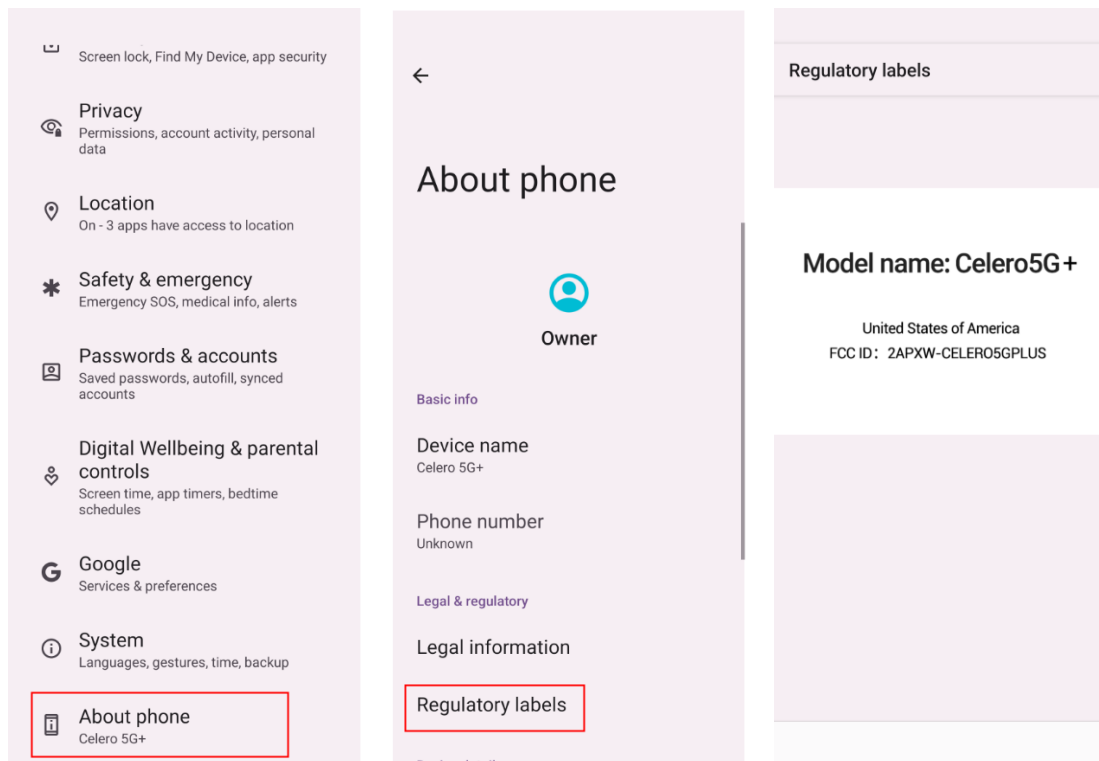

Description of E-Label on the Celero5G+

Menu

Step1 **Settings Menu**

Step2 **About phone**

Step3 **Regulatory labels**