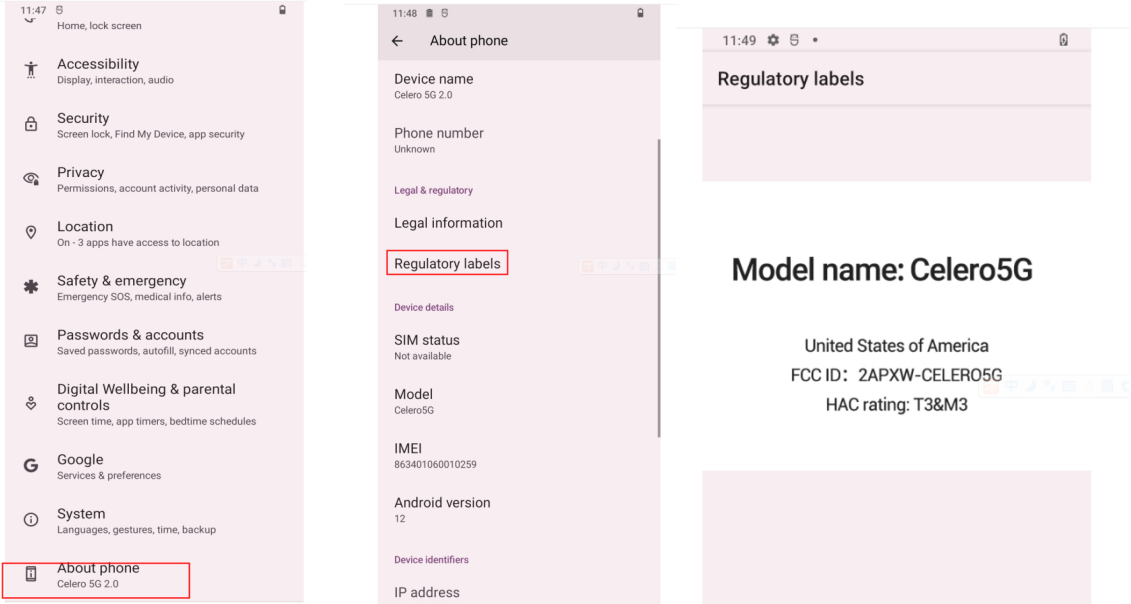

Description of E-Label on the CELERO5G

Menu	
Step1	Settings Menu
Step2	About phone
Step3	Regulatory labels