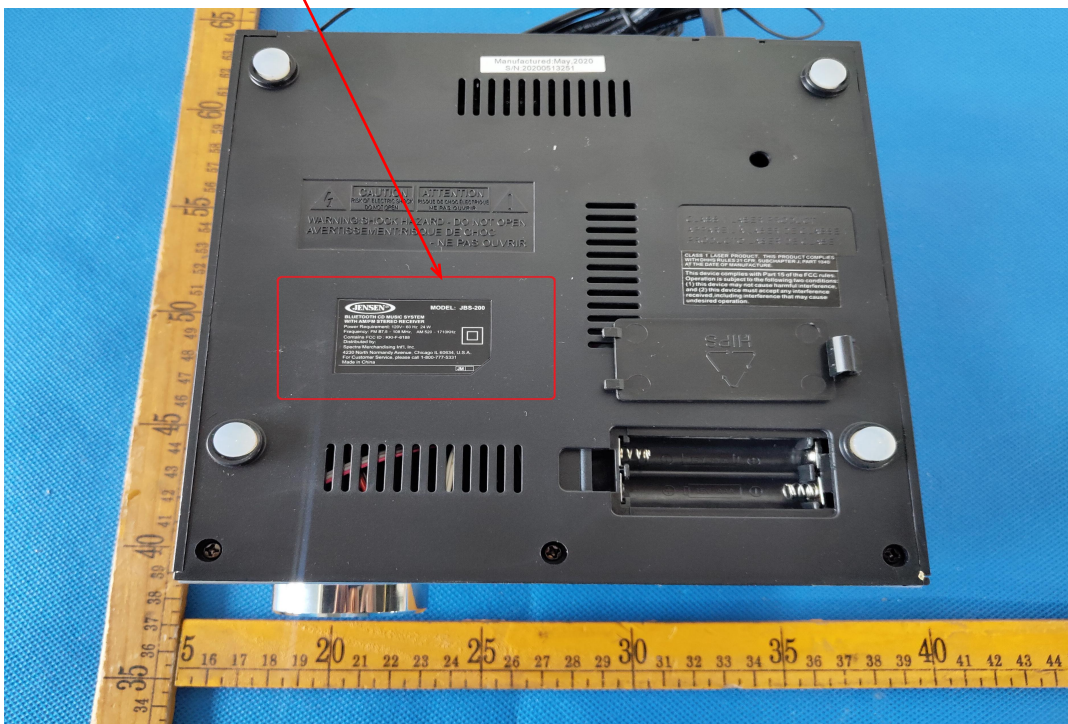

**MODEL: JBS-200**

**BLUETOOTH CD MUSIC SYSTEM  
WITH AM/FM STEREO RECEIVER**

Power Requirement: 120V~ 60 Hz 24 W

Frequency: FM 87.5-108MHz, AM 520-1710KHz

FCC ID : 2APXVJBS-200

Distributed by:

Spectra Merchandising Int'l, Inc.

4230 North Normandy Avenue, Chicago IL 60634, U.S.A.

For Customer Service, please call 1-800-777-5331

Made in China

**JM | A**

Label size: 39.2mmx23.2mm

Material: White text on black background, PP coated.

Location: To be affixed on recess of back cabinet of main unit.