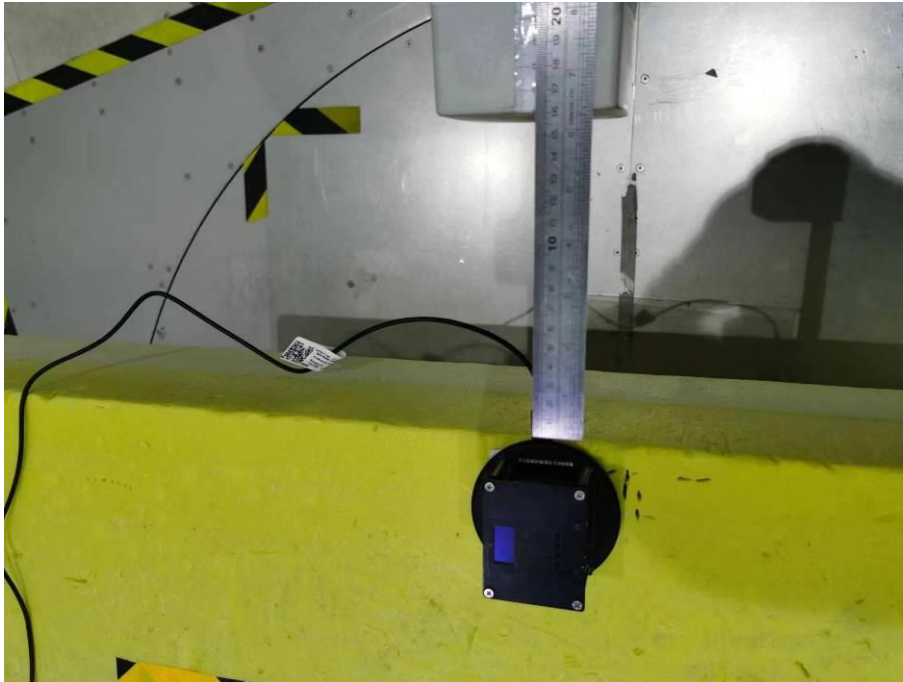

RF Exposure Setup Photos for SZCR2401000222AT

FCC ID: 2APXNLACC133

Photographs

Side 1

Side 2

Side 3

Side 4

Top