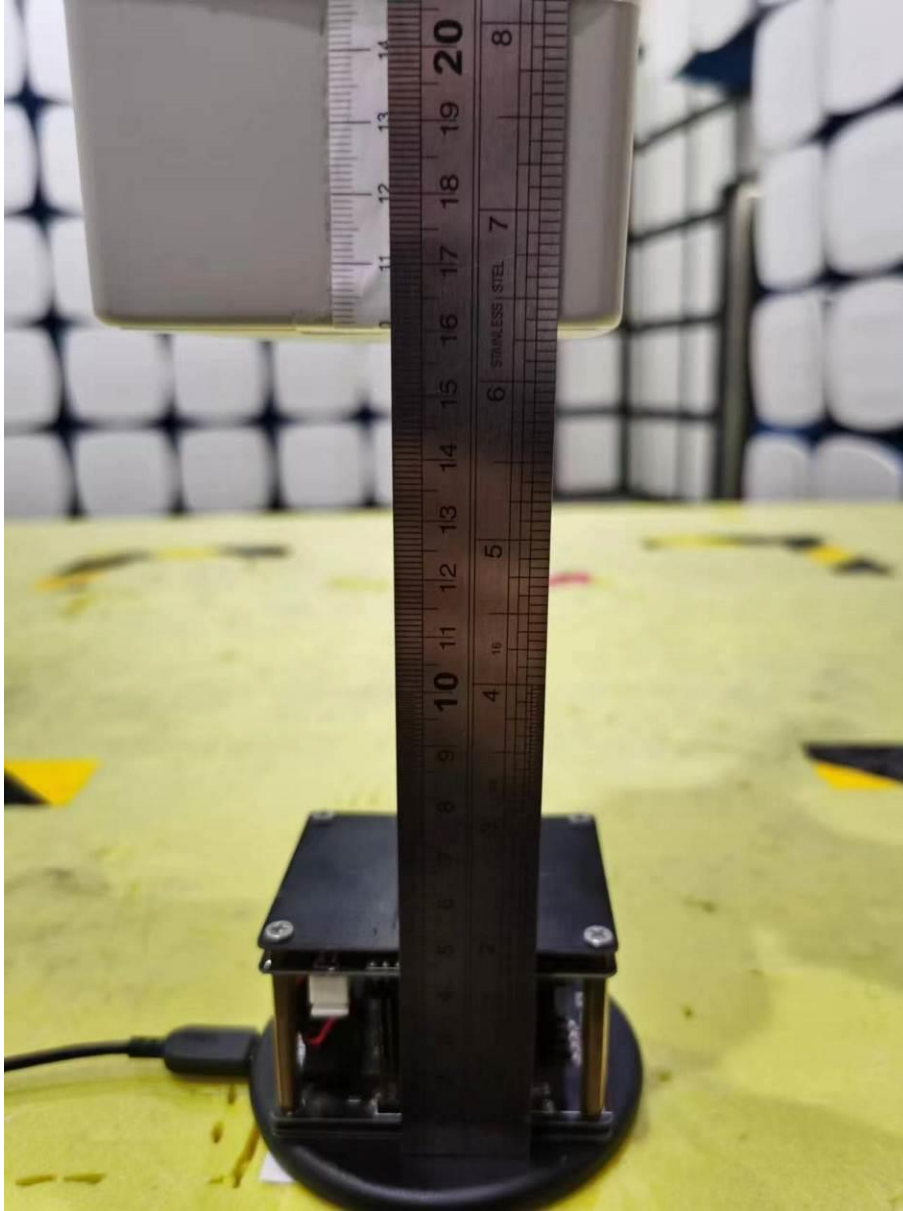

RF Exposure Setup Photos for SZCR2401000222AT

FCC ID: 2APXNLACC133

Photographs

Side 1

Side 2

Side 3

Side 4

Top