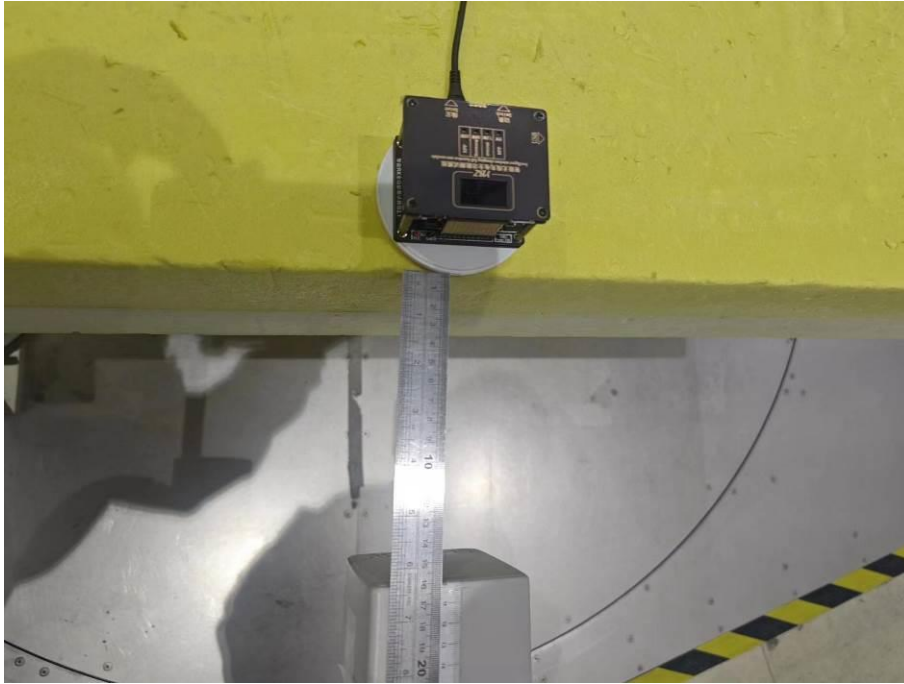

RF Exposure Setup Photos for SZCR2312003966AT

FCC ID: 2APXNLACC131

Photographs

Top

Side 1

Side 2

Side 3

Side 4