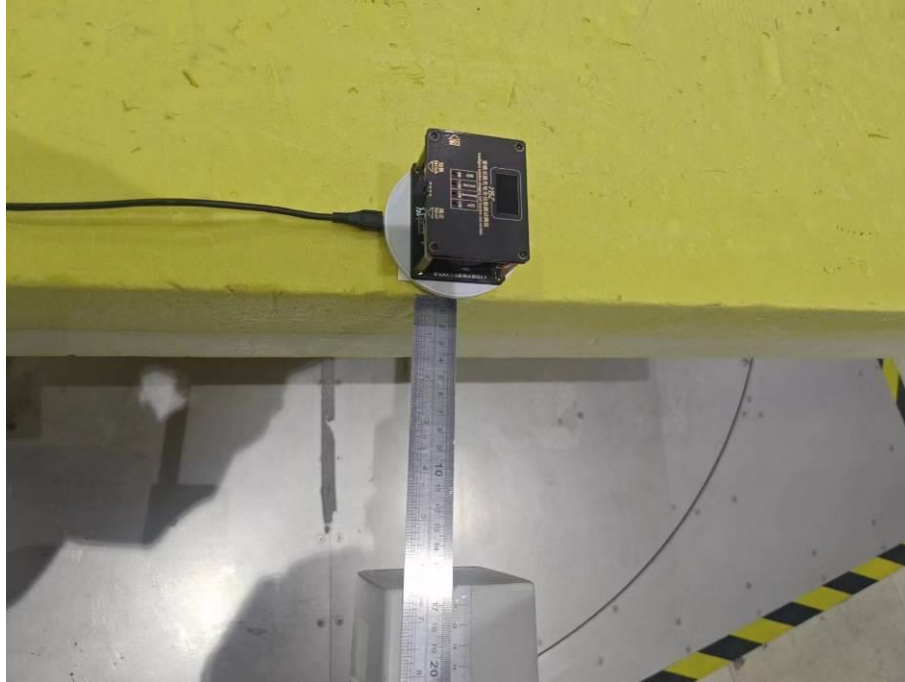

RF Exposure Setup Photos for SZCR2312003966AT

FCC ID: 2APXNLACC131

Photographs

Top

Side 1

Side 2

Side 3

Side 4