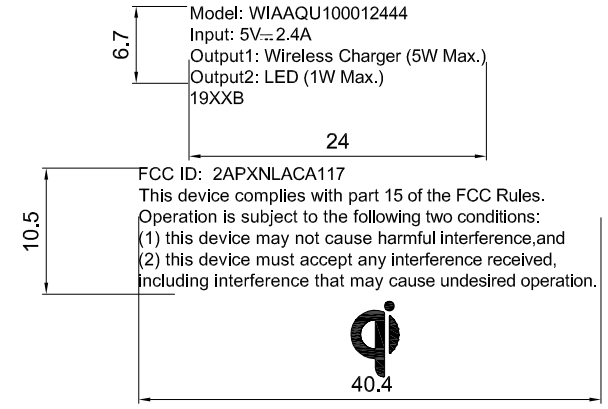

RoHS

REV.	DESCRIPTION	DESIGN	APPROVAL	DATE
A	NEW DRAWING	XIUYANG ZHENG	JACK.XU	2019.11.04

规格	项目	规格指标
DC输入特性	输入电压 电流	5V/2.4A
无线充输出特性	输出电压电流	5V/1A
	输出功率	5W
LED输出特性	输出功率	1W

X.± 1	X.°±1	Customer P/N: WIAAQU100012444	LUXSHARE-ICT		
.X± 0.3	.X°±0.5				
.XX± 0.20	.XX°±0.3	PART NO. L3TWC241-CS-R1	TITLE: 夜灯无线充 5W BPP 青色		
.XXX± 0.100	.XXX°±0.1		APPD: JACK XU CHKD: XIONGWU LI Safety Eng: JUAN LUO DRAW: XIUYANG ZHENG	DWG NO: RDN1910289-033	
UNITS:	mm			SCALE	SHEET
THESE DRAWINGS AND SPECIFICATIONS ARE THE PROPERTY OF LUXSHARE-ICT AND SHALL NOT BE REPRODUCED, COPIED OR CUED IN ANY MANNER WITHOUT THE PRIOR WRITTEN CONSENT OF LUXSHARE-ICT			1:2	1/4	A