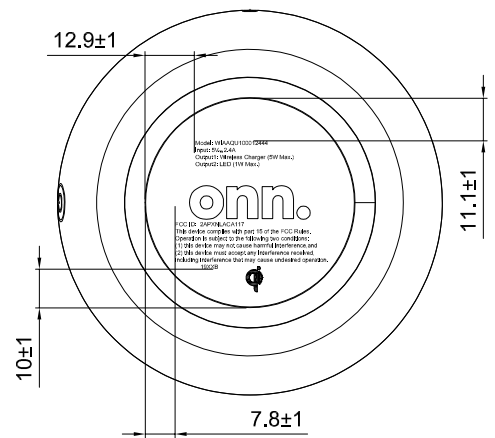

RoHS

REV.	DESCRIPTION	DESIGN	APPROVAL	DATE
A	NEW DRAWING	XIUYANG ZHENG	JACK.XU	2019.11.04

规格	项目	规格指标
DC输入特性	输入电压 电流	5V/2.4A
无线充输出特性	输出电压电流	5V/1A
	输出功率	5W
LED输出特性	输出功率	1W

X.± 1	X.°±1	Customer P/N: WIAAQU100012444	LUXSHARE-ICT		
.X± 0.3	.X°±0.5				
.XX± 0.20	.XX°±0.3	PART NO. L3TWC241-CS-R1	TITLE: 夜灯无线充 5W BPP 青色		
.XXX± 0.100	.XXX°±0.1		APPD: JACK XU CHKD: XIONGWU LI Safety Eng: JUAN LUO DRAW: XIUYANG ZHENG	DWG NO: RDN1910289-033	
UNITS:	mm			SCALE	SHEET
THESE DRAWINGS AND SPECIFICATIONS ARE THE PROPERTY OF LUXSHARE-ICT AND SHALL NOT BE REPRODUCED, COPIED OR CUED IN ANY MANNER WITHOUT THE PRIOR WRITTEN CONSENT OF LUXSHARE-ICT			1:2	1/4	A