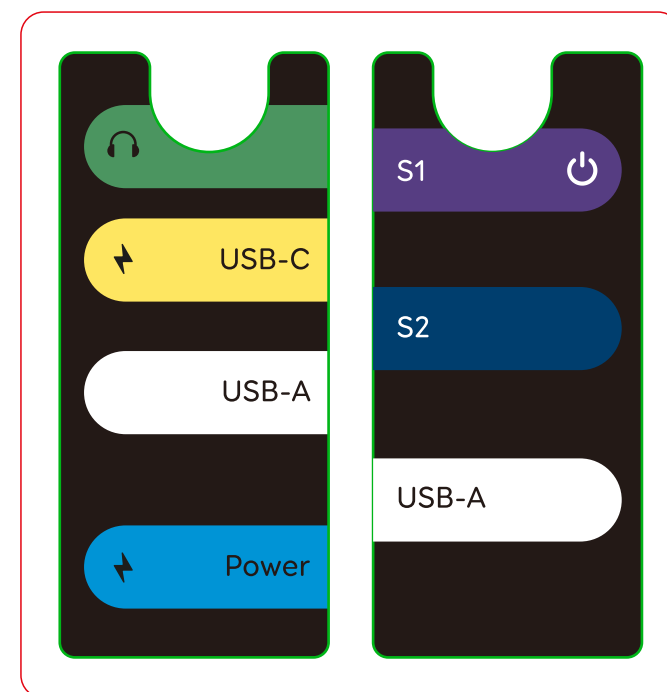

ESTONE INSTALL
10088-16_LABEL LOCATION
175 MIC MATTE VELVET LEXAN
59.6 X 13.1 X R3.8 (MM)

ESTONE INSTALL
SMARTBOX WILL INSTALL
THEIR DEVICE SERIAL LABEL ON TOP

White

10088-17_LABEL PORTS KIT
175 MIC MATTE VELVET LEXAN
87.27*90.73mm
ESTONE PUT IN ACCESSORIES BO

KISS-CUT
CUT-OUT

- Pantone Black C
- PANTONE 2925C
- PANTONE 134C
- PANTONE 7679C
- PANTONE 7730C
- Pantone 2955 C

SN Label on Device
17.2*39mm
Synthetic paper

10088-15_LABEL INPUT TEMPERATURE
175 MIC MATTE VELVET LEXAN
59.6 X 13.1 X R3.8 (MM)

RPB3

10088-19 LABEL RPB3
175 MIC MATTE VELVET LEXAN
41.1 X 57.48 (MM)
ESTONE INSTALL

PANTONE 2955C

PANTONE 715C

PANTONE 323C

PANTONE 2925C

10088-10_LABEL ADDRESS UK EU AUS
1.75 MIC MATTE VELVET LEXAN
45.6MM X 12.1MM X R3

Pantone Black C

10088-14_LABEL REGULATORY SYMBOLS
175 MIC MATTE VELVET LEXAN
45.6MM X 12.1MM X R3

ESTONE INSTALL

White

Pantone Black C

PANTONE 2925C

ESTONE INSTALL
10088-16_LABEL LOCATION
175 MIC MATTE VELVET LEXAN
59.6 X 13.1 X R3.8 (MM)