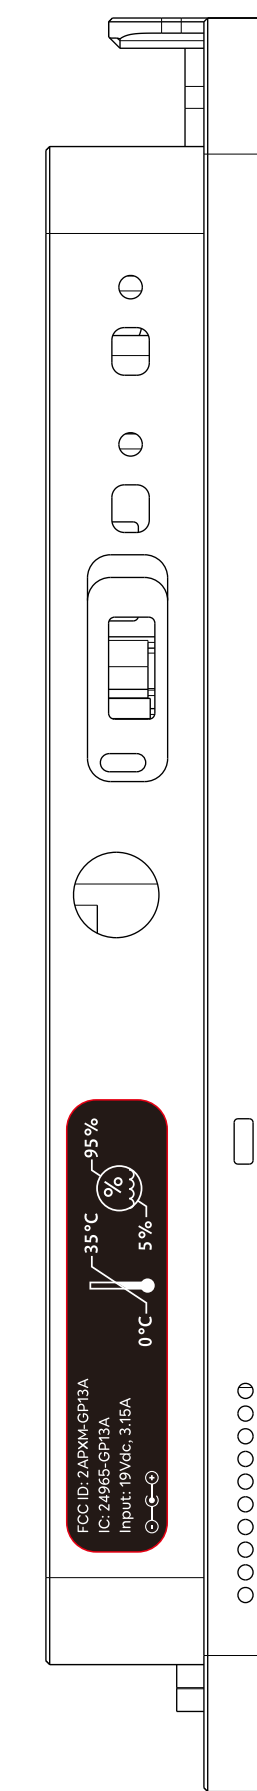

ESTONE INSTALL
10088-16_LABEL LOCATION
175 MIC MATTE VELVET LEXAN
59.6 X 13.1 X R3.8 (MM)

ESTONE INSTALL
SMARTBOX WILL INSTALL
THEIR DEVICE SERIAL LABEL ON TOP

White

10088-17_LABEL PORTS KIT
175 MIC MATTE VELVET LEXAN
87.27*90.73mm
ESTONE PUT IN ACCESSORIES BO

KISS-CUT
CUT-OUT

- Pantone Black C
- PANTONE 2925C
- PANTONE 134C
- PANTONE 7679C
- PANTONE 7730C
- Pantone 2955 C

SN Label on Device
17.2*39mm
Synthetic paper

10088-15_LABEL INPUT TEMPERATURE
175 MIC MATTE VELVET LEXAN
59.6 X 13.1 X R3.8 (MM)

ESTONE INSTALL

White

Pantone Black C

PSU

10088-18 LABEL PSU
175 MIC MATTE VELVET LEXAN
100 X 51 (MM)
ESTONE INSTALL ON PSU

CUT-OUT

PANTONE 2955C

PANTONE 2925C

RPB3

10088-19 LABEL RPB3
175 MIC MATTE VELVET LEXAN
41.1 X 57.48 (MM)
ESTONE INSTALL

PANTONE 2955C

PANTONE 715C

PANTONE 323C

PANTONE 2925C

10088-10_LABEL ADDRESS UK EU AUS
1.75 MIC MATTE VELVET LEXAN
45.6MM X 12.1MM X R3