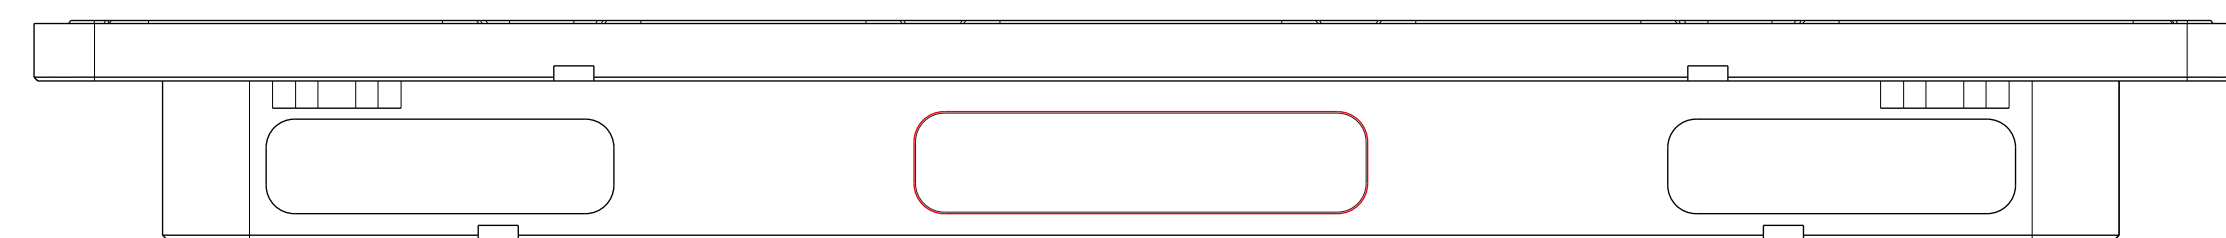

10088-11_LABEL ADDRESS USA
1.75 MIC MATTE VELVET LEXAN
45.6MM X 12.1MM X R3

10088-13_LABEL ADDRESS CH
1.75 MIC MATTE VELVET LEXAN
45.6MM X 12.1MM X R3

1.75 MIC MATTE VELVET LEXAN
46MM X 12.5MM X R3

White

Pantone Black C

10088-14_LABEL REGULATORY SYMBOLS
175 MIC MATTE VELVET LEXAN
45.6MM X 12.1MM X R3

ESTONE INSTALL

White

Pantone Black C

PANTONE 2925C

ESTONE INSTALL
10088-16_LABEL LOCATION
175 MIC MATTE VELVET LEXAN
59.6 X 13.1 X R3.8 (MM)