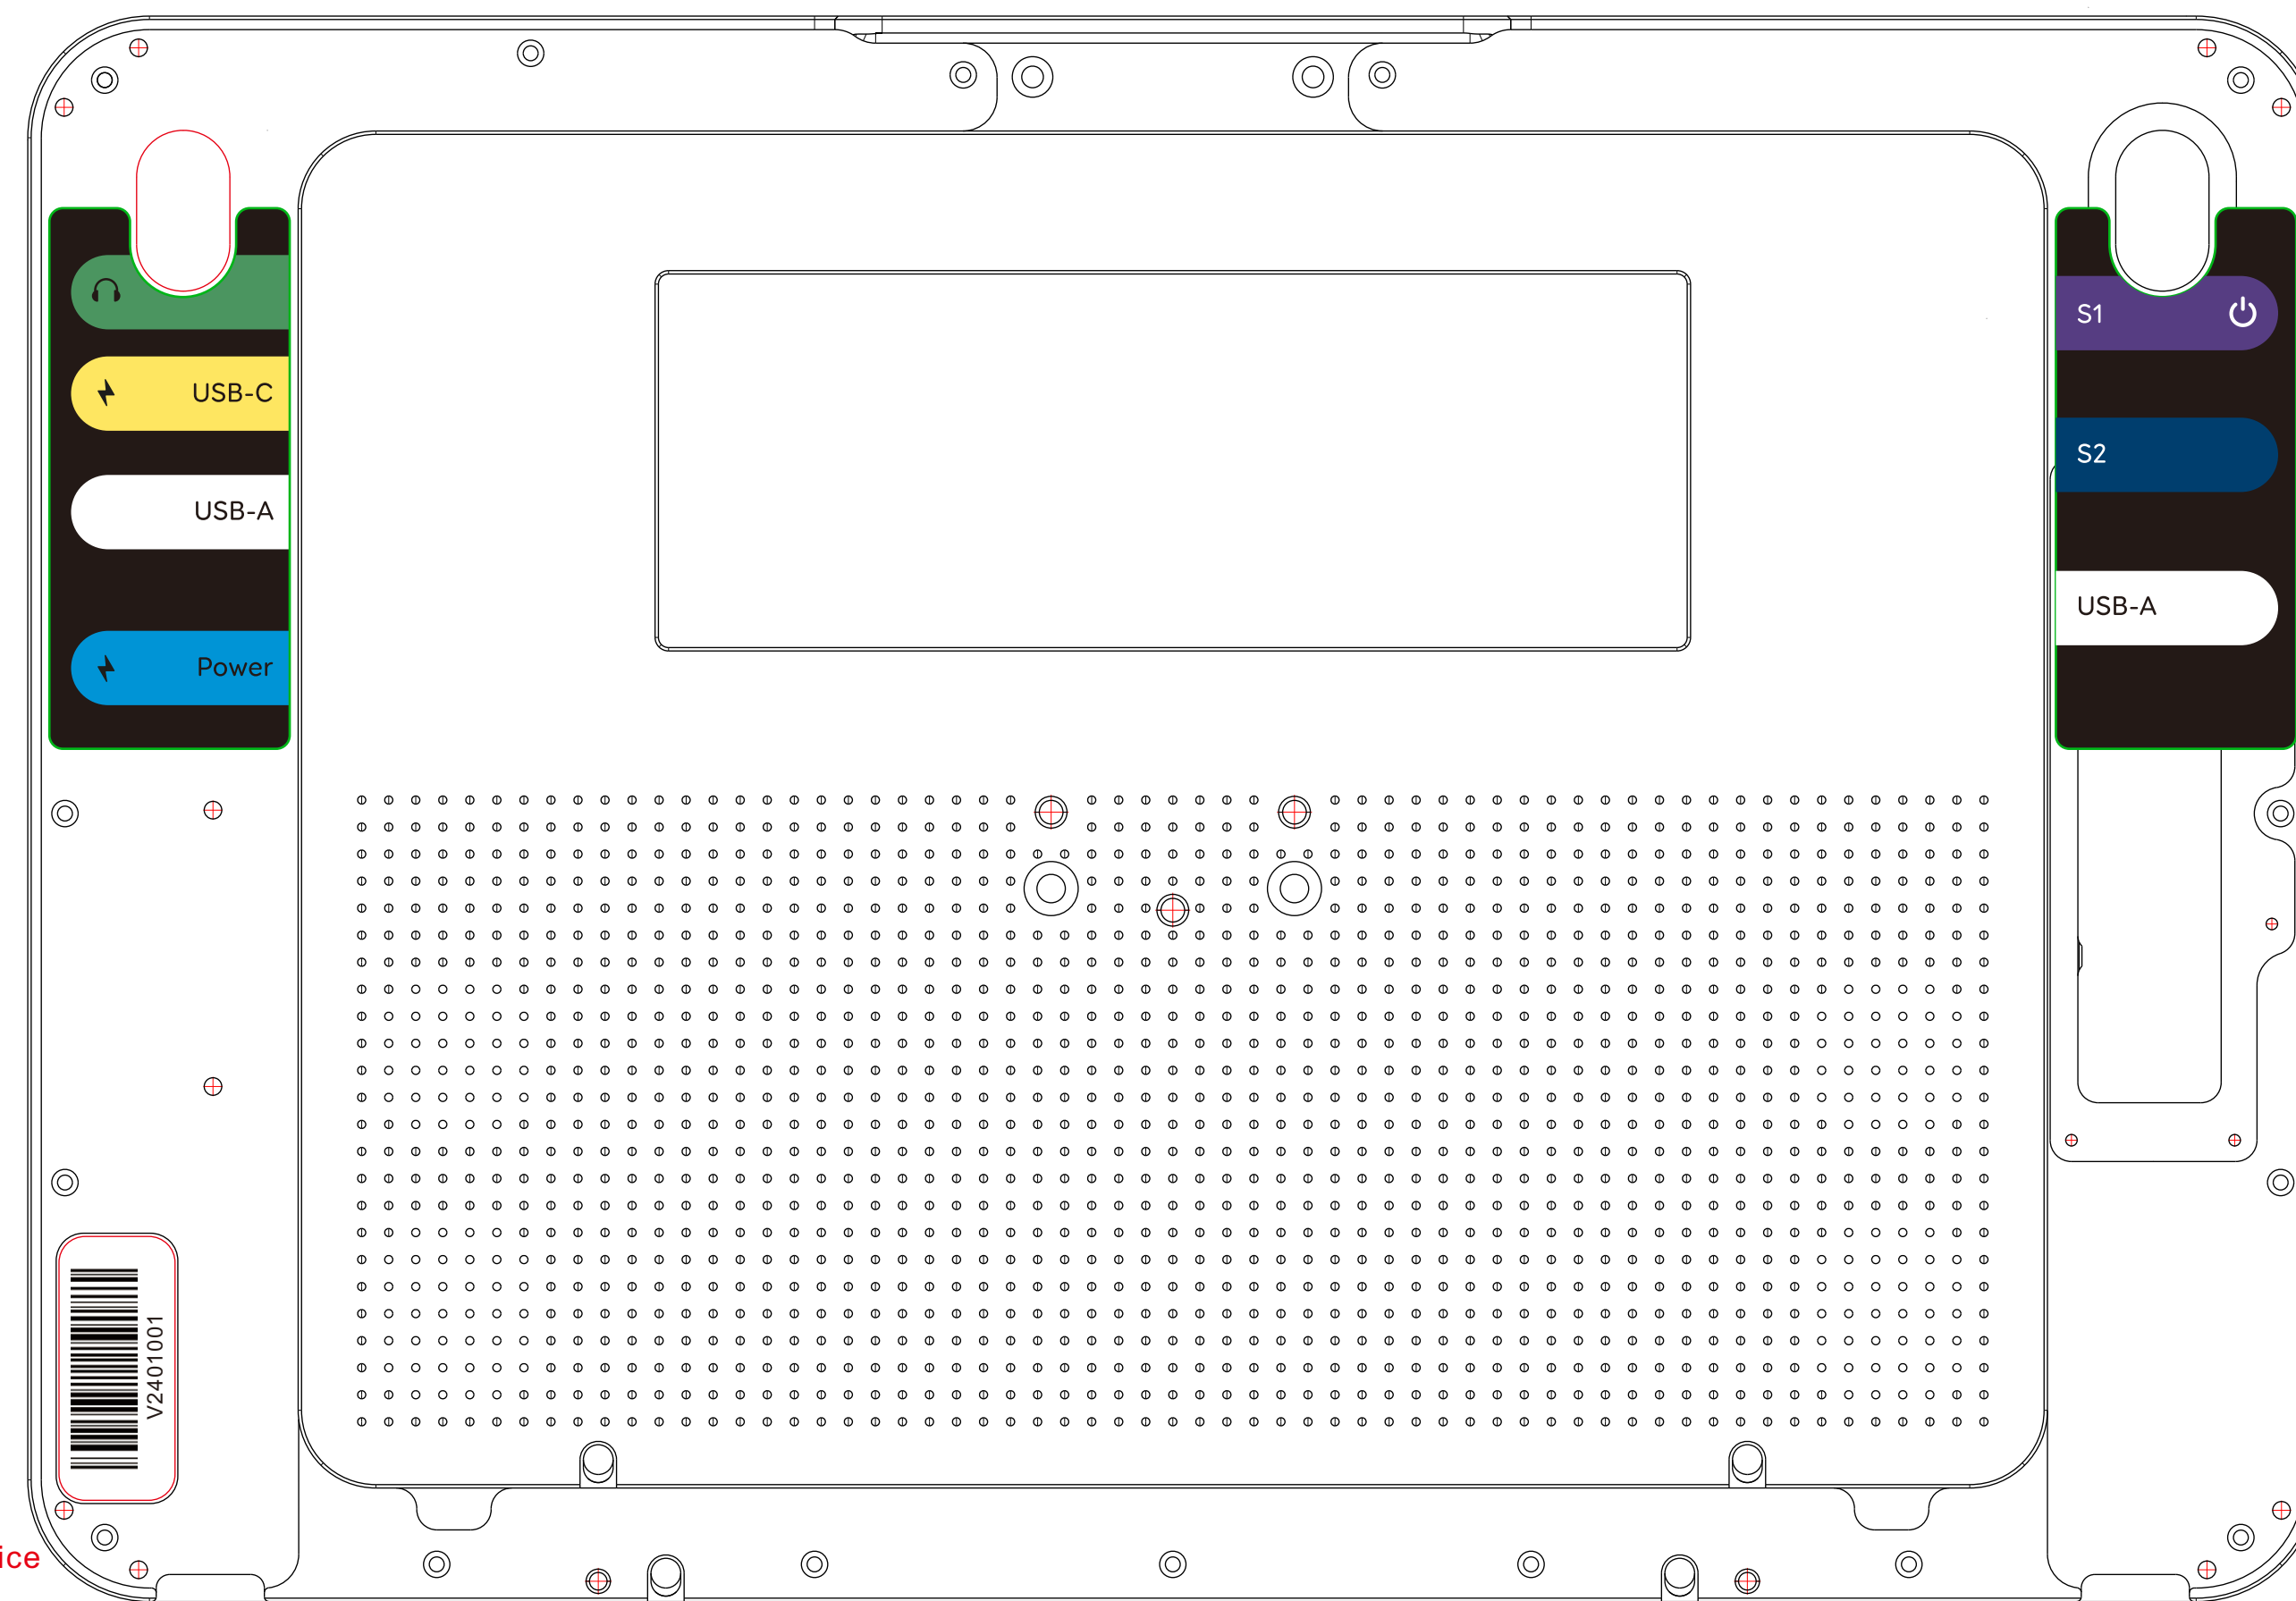

ESTONE INSTALL
10088-16_LABEL LOCATION
175 MIC MATTE VELVET LEXAN
59.6 X 13.1 X R3.8 (MM)

ESTONE INSTALL
SMARTBOX WILL INSTALL
THEIR DEVICE SERIAL LABEL ON TOP

White

10088-17_LABEL PORTS KIT
175 MIC MATTE VELVET LEXAN
87.27*90.73mm
ESTONE PUT IN ACCESSORIES BO

KISS-CUT
CUT-OUT

- Pantone Black C
- PANTONE 2925C
- PANTONE 134C
- PANTONE 7679C
- PANTONE 7730C
- Pantone 2955 C

SN Label on Device
17.2*39mm
Synthetic paper

10088-15_LABEL INPUT TEMPERATURE
175 MIC MATTE VELVET LEXAN
59.6 X 13.1 X R3.8 (MM)

RPB3

10088-19 LABEL RPB3
175 MIC MATTE VELVET LEXAN
41.1 X 57.48 (MM)
ESTONE INSTALL

PANTONE 2955C

PANTONE 715C

PANTONE 323C

PANTONE 2925C

10088-10_LABEL ADDRESS UK EU AUS
1.75 MIC MATTE VELVET LEXAN
45.6MM X 12.1MM X R3

10088-11_LABEL ADDRESS USA
1.75 MIC MATTE VELVET LEXAN
45.6MM X 12.1MM X R3

10088-13_LABEL ADDRESS CH
1.75 MIC MATTE VELVET LEXAN
45.6MM X 12.1MM X R3

1.75 MIC MATTE VELVET LEXAN
46MM X 12.5MM X R3

White