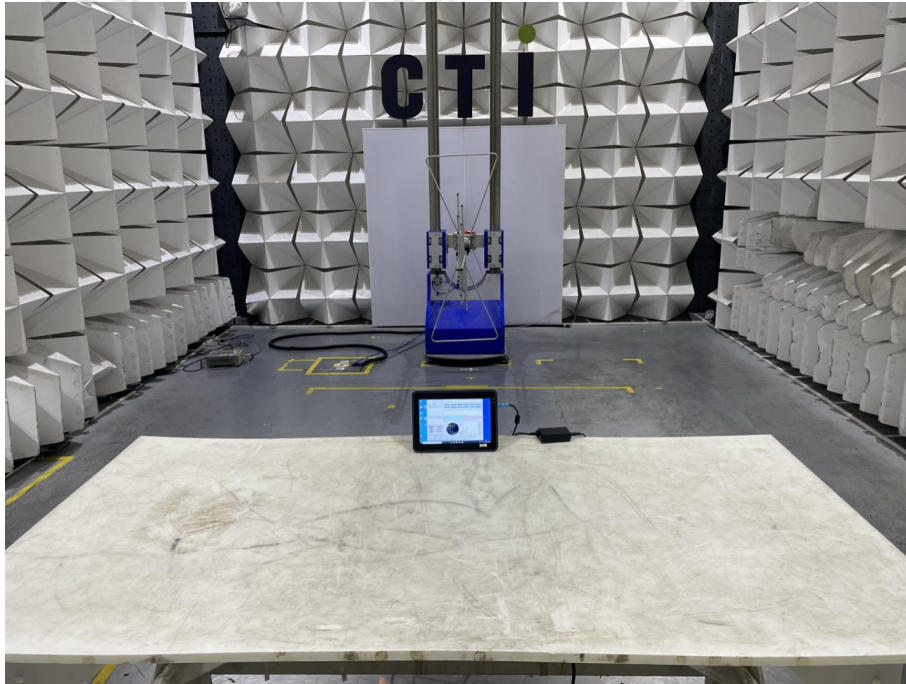

## 9 PHOTOGRAPHS OF TEST SETUP

Test model No.: GP10SA

**Radiated spurious emission Test Setup-1(Below 1GHz)**

**Radiated spurious emission Test Setup-2(Above 1GHz)**

**Conducted emission Test Setup**