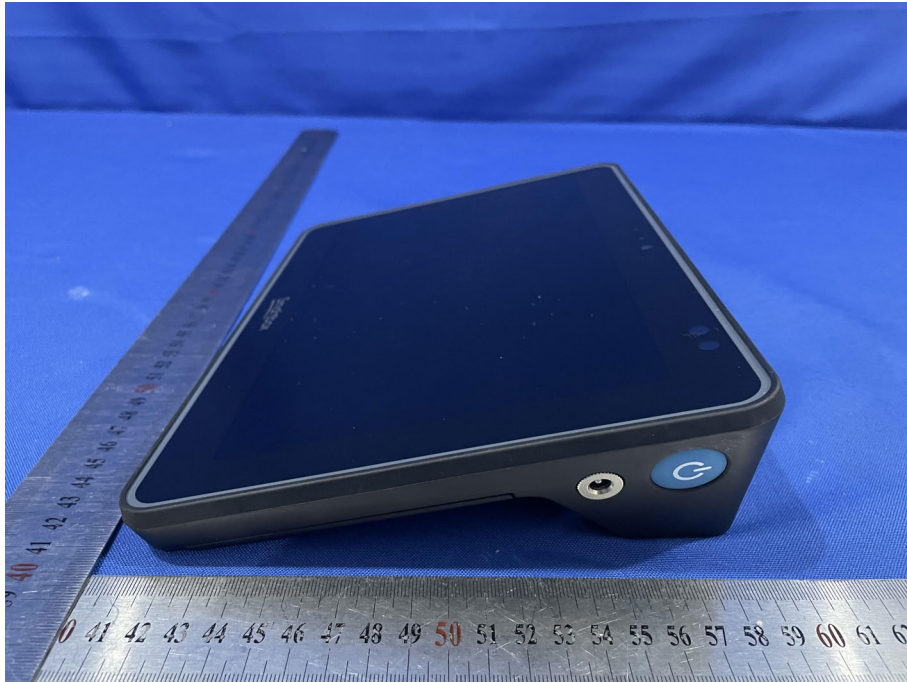

10 PHOTOGRAPHS OF EUT Constructional Details

Test model No.: GP10SA

View of Product-1

View of Product-2

View of Product-3

View of Product-4

View of Product-5

View of Product-6