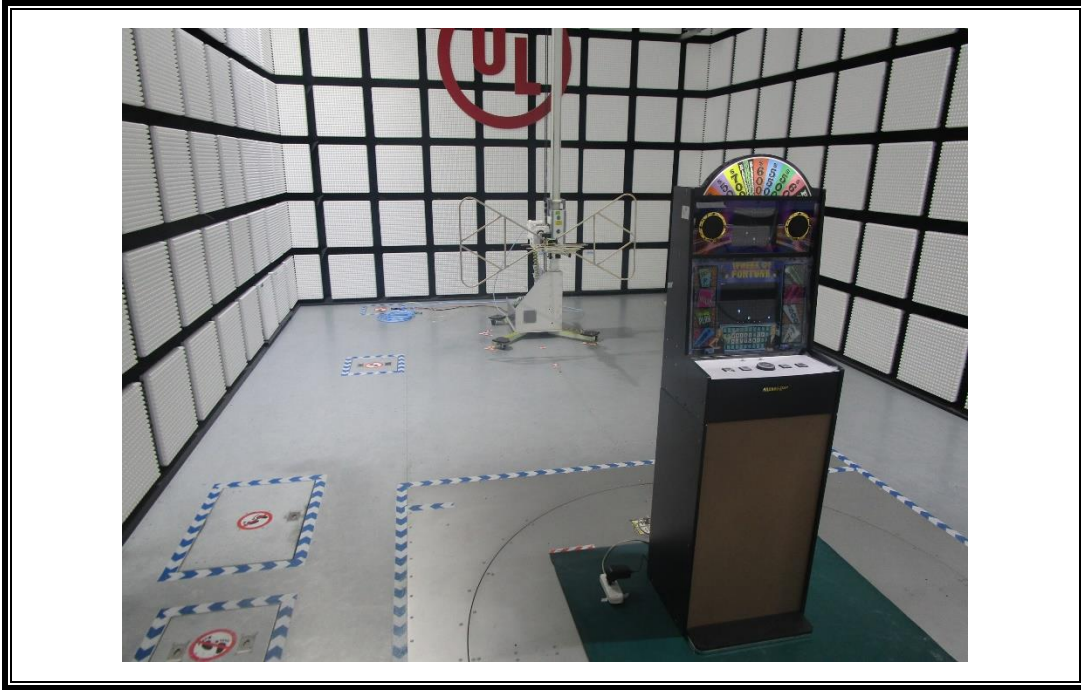

Appendix II

Setup Photographs

RADIATED RF MEASUREMENT SETUP (30 MHz ~ 1 GHz)

RADIATED RF MEASUREMENT SETUP (Below 30 MHz)

RADIATED RF MEASUREMENT SETUP (Above 1 GHz)

AC POWER LINE CONDUCTED EMISSIONS