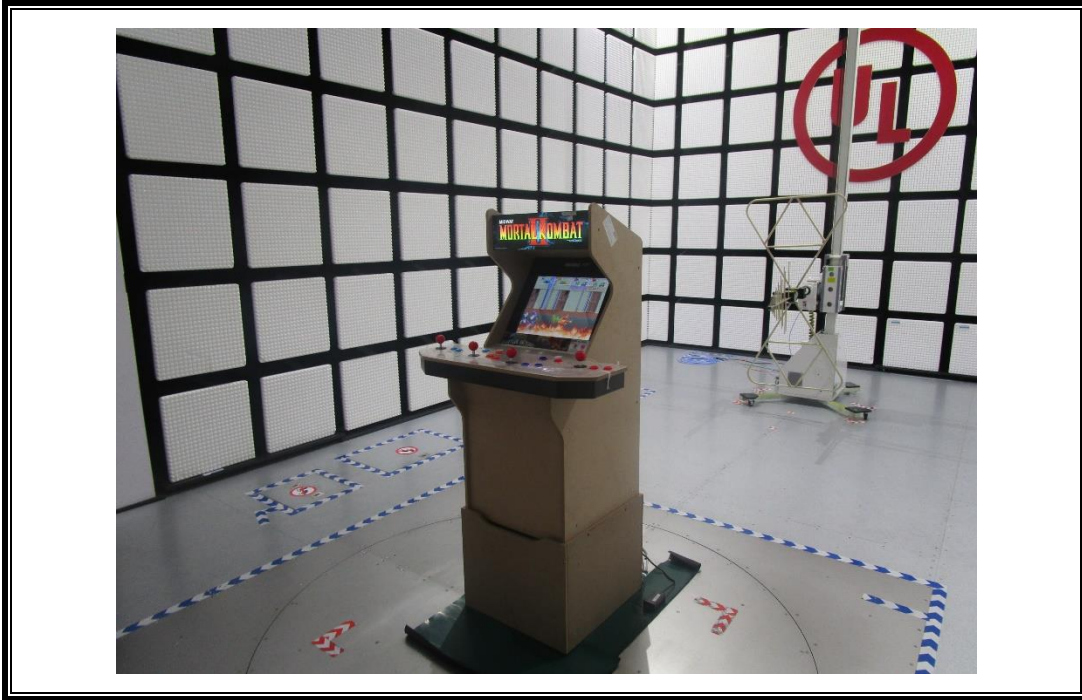

# **Setup Photographs**

RADIATED RF MEASUREMENT SETUP (30MHz ~ 1 GHz)

RADIATED RF MEASUREMENT SETUP (Below 30MHz)

RADIATED RF MEASUREMENT SETUP (Above 1G )

AC POWER LINE CONDUCTED EMISSIONS