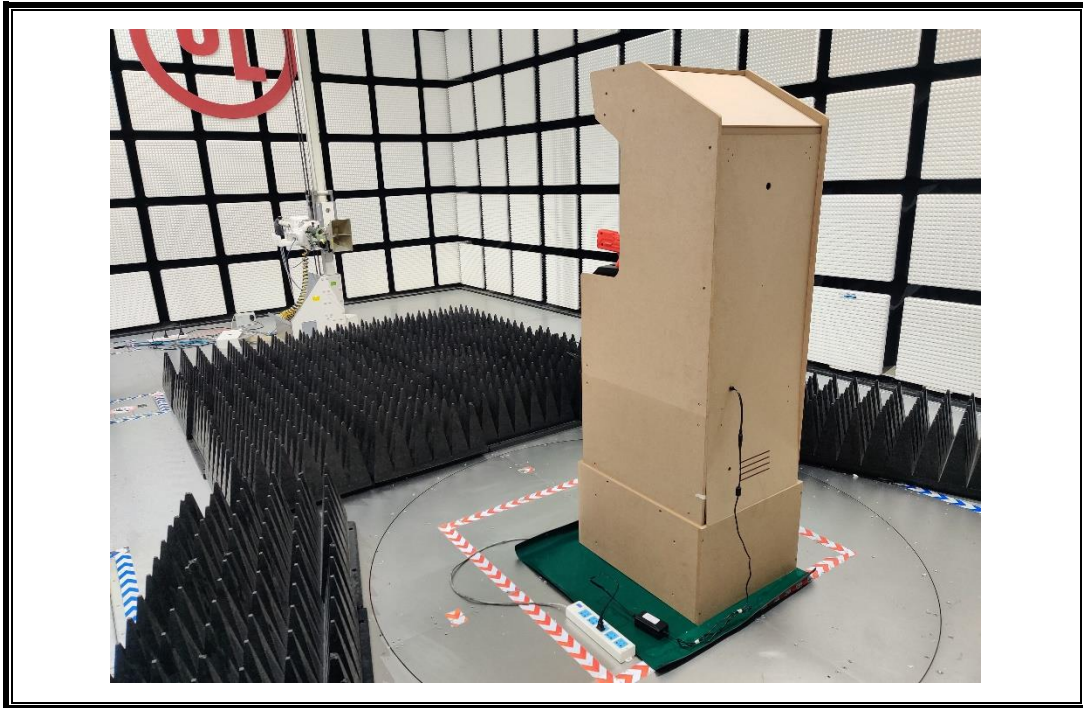

Appendix II

Setup Photographs

RADIATED RF MEASUREMENT SETUP (30MHz ~ 1 GHz)

RADIATED RF MEASUREMENT SETUP (Below 30 MHz)

RADIATED RF MEASUREMENT SETUP (Above 1G)

AC POWER LINE CONDUCTED EMISSIONS