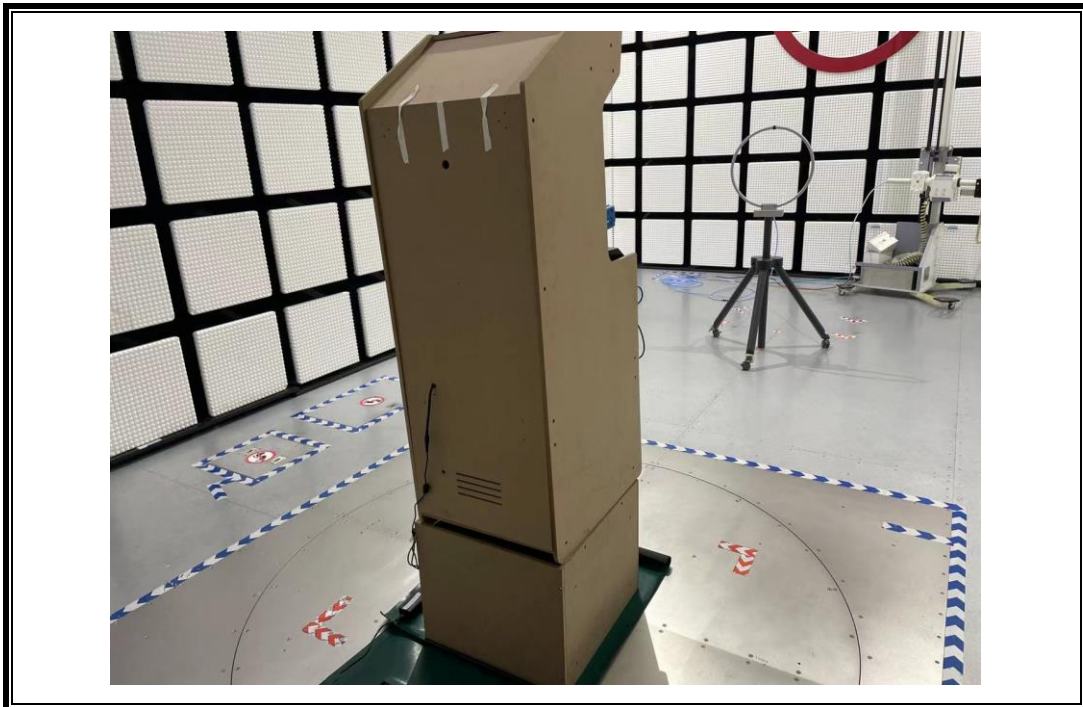

Appendix II

Setup Photographs

RADIATED RF MEASUREMENT SETUP (30MHz ~ 1 GHz)

RADIATED RF MEASUREMENT SETUP (Below 30 MHz)

RADIATED RF MEASUREMENT SETUP (Above 1G)

AC POWER LINE CONDUCTED EMISSIONS