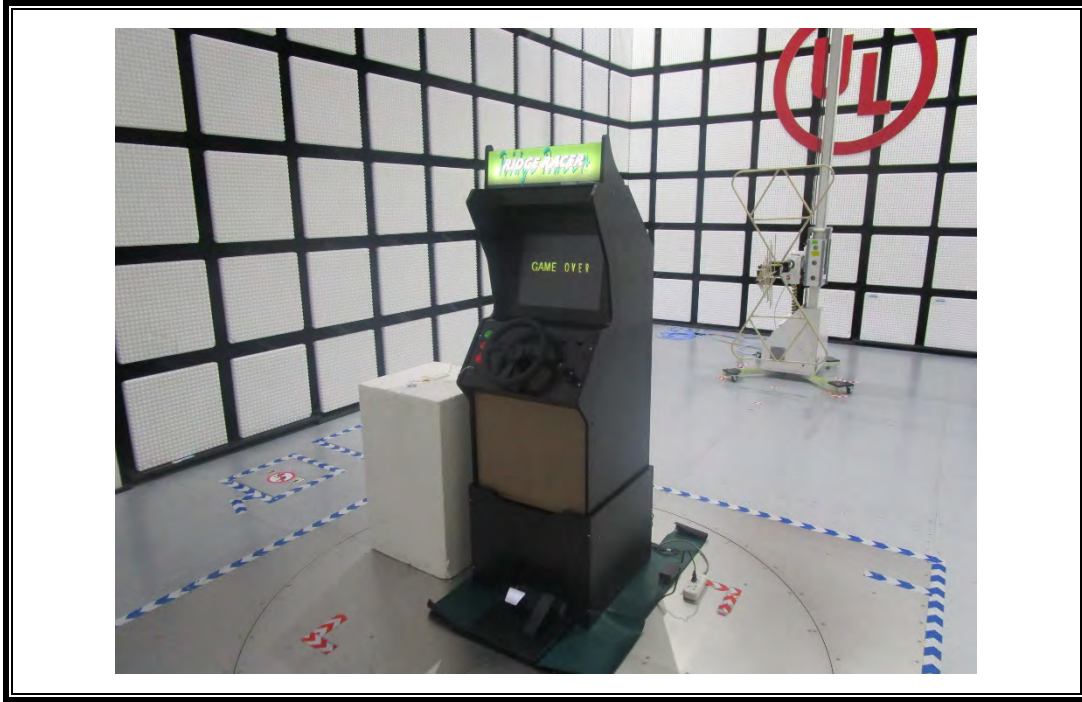

## **Setup Photographs**

RADIATED RF MEASUREMENT SETUP (30MHz ~ 1 GHz)

RADIATED RF MEASUREMENT SETUP (Above 1G )

AC POWER LINE CONDUCTED EMISSIONS