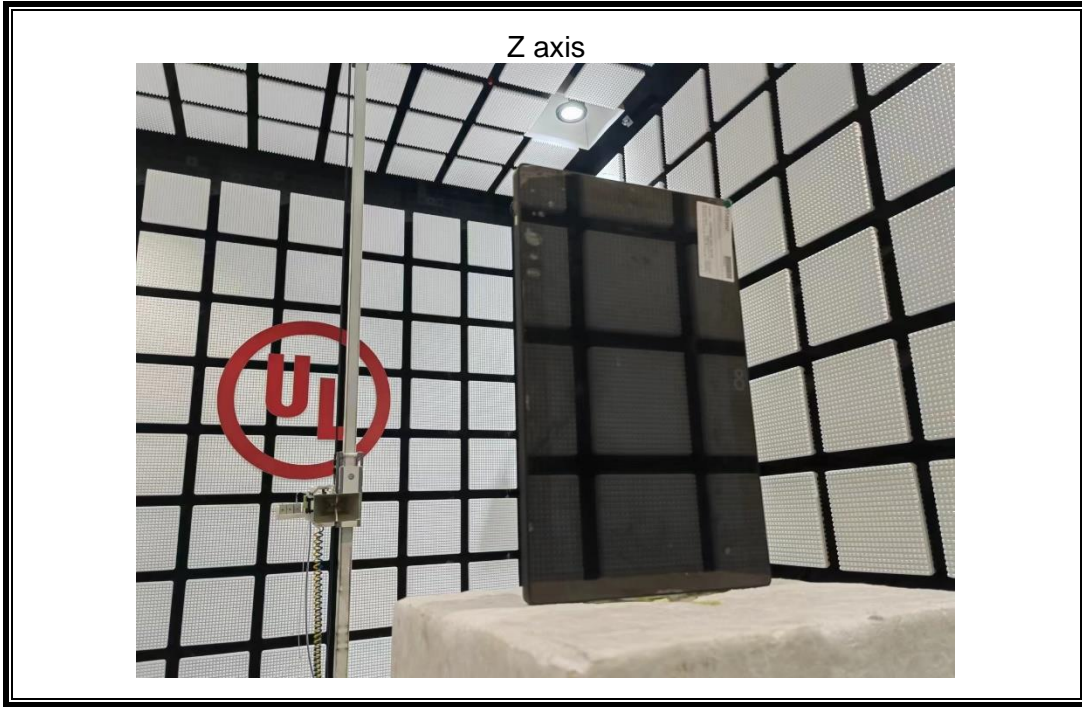

Appendix II

Setup Photographs

RADIATED RF MEASUREMENT SETUP (30 MHz ~ 1 GHz)

RADIATED RF MEASUREMENT SETUP (Below 30 MHz)

RADIATED RF MEASUREMENT SETUP (Above 1 GHz)

AC POWER LINE CONDUCTED EMISSIONS