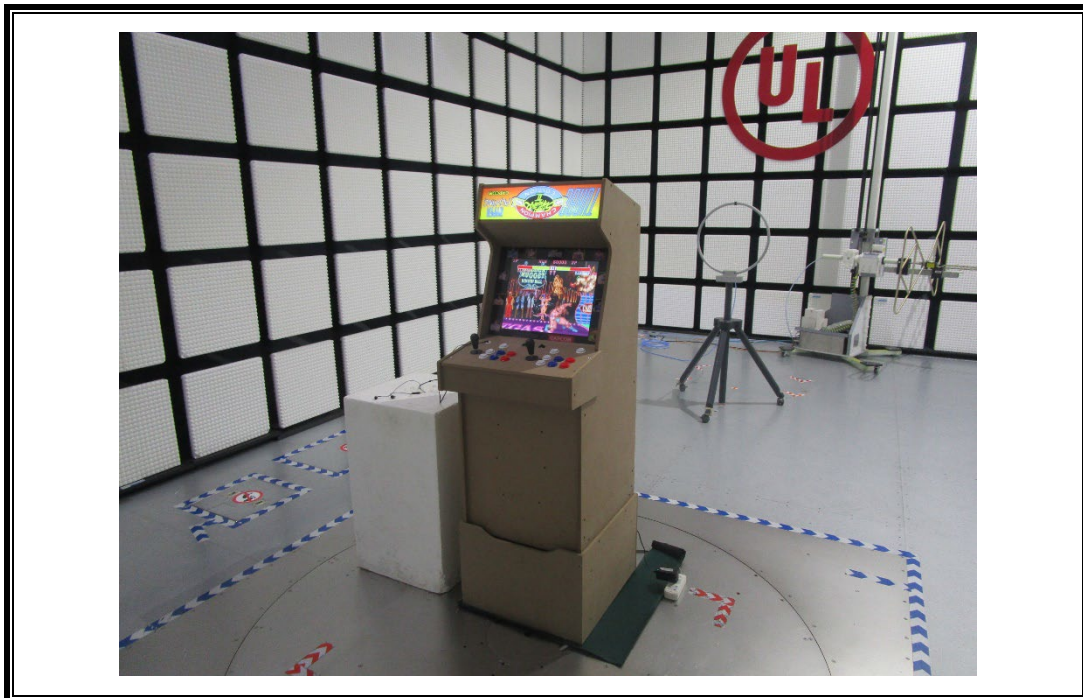

## **Setup Photographs**

RADIATED RF MEASUREMENT SETUP (30 MHz ~ 1 GHz)

RADIATED RF MEASUREMENT SETUP (Below 30 MHz)

RADIATED RF MEASUREMENT SETUP (Above 1 GHz)

AC POWER LINE CONDUCTED EMISSIONS