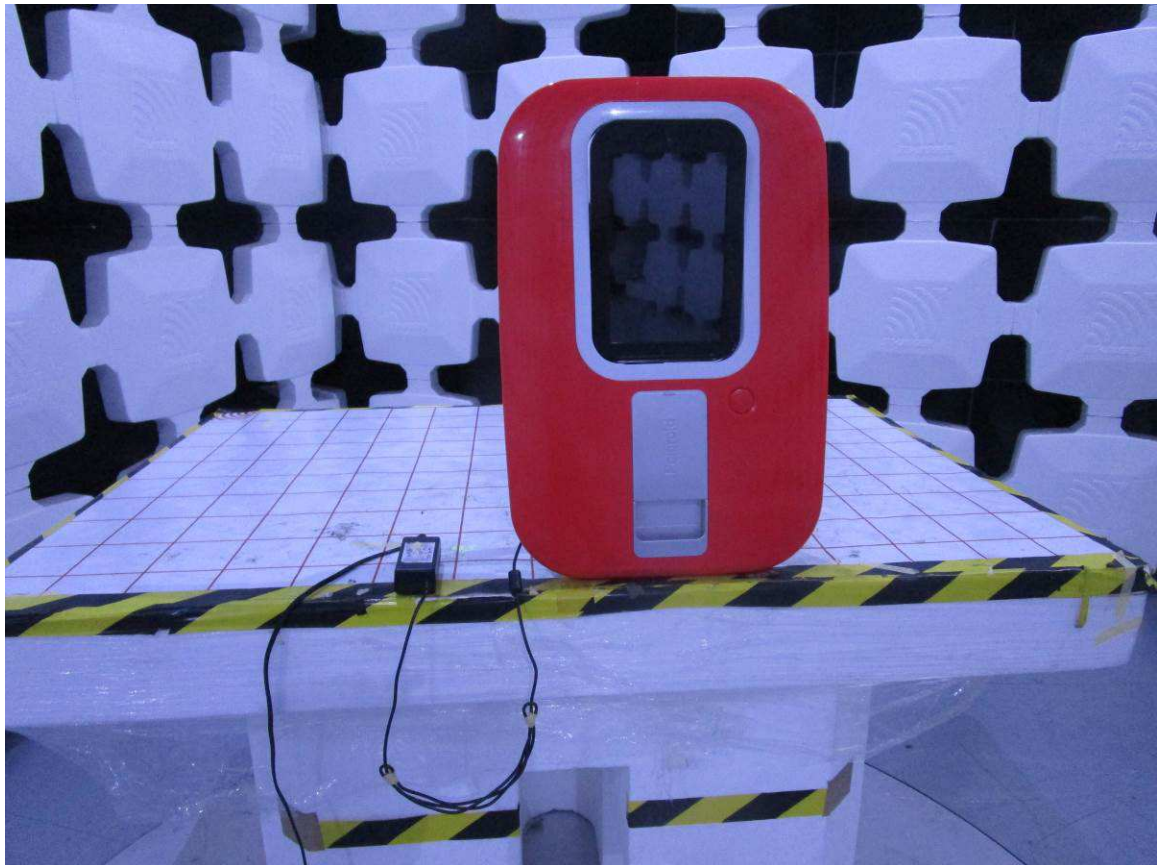

Radiated Photos

Up to 1GHz
(The EUT placed at the center of the turntable)

Above 1GHz
(The EUT placed at the center of the turntable)