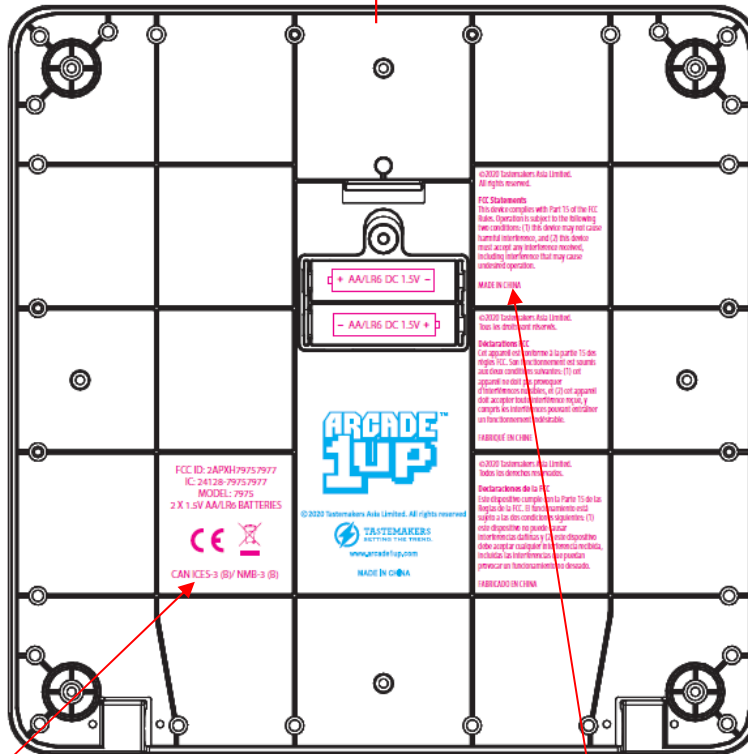

# Label Artwork and Location

Size: 45mm(W) x 45mm(H)

Size: 45mm(W) x 45mm(H)

## MICKEY

FCC ID: 2APXH79757977  
IC: 24128-79757977  
MODEL: 8206  
2 X 1.5V AA/LR6 BATTERIES

CAN ICES-3 (B)/ NMB-3 (B)