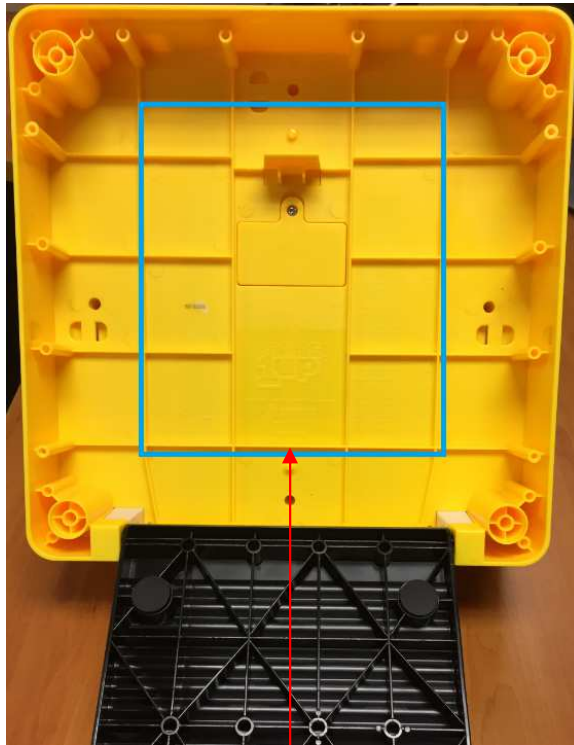

# Label Artwork and Location

Size: 45mm(W) x 45mm(H)

Size: 45mm(W) x 45mm(H)