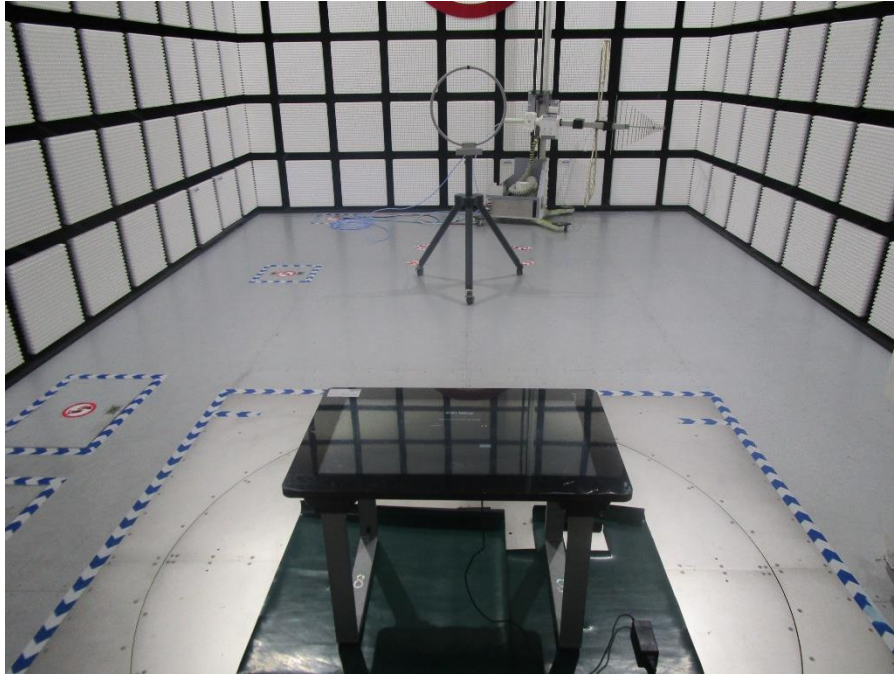

Appendix II

Setup Photographs

RADIATED RF MEASUREMENT SETUP (ABOVE 1 GHz)

MEASUREMENT POSITION (X axis)

RADIATED RF MEASUREMENT SETUP (30MHz~1GHz)

RADIATED RF MEASUREMENT SETUP (Below 30MHz)

POWERLINE CONDUCTED EMISSIONS MEASUREMENT SETUP