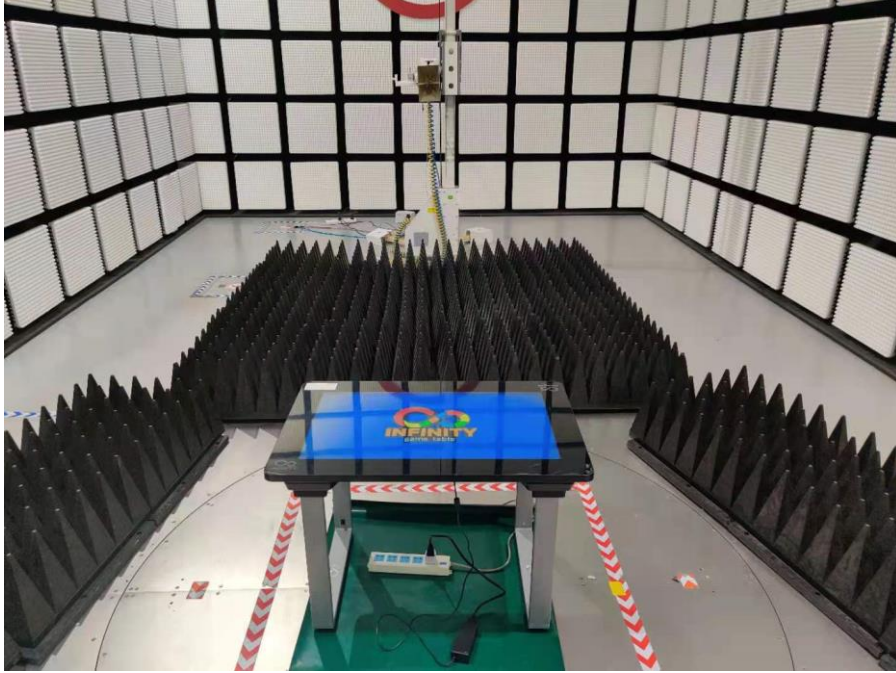

Appendix II

Setup Photographs

RADIATED RF MEASUREMENT SETUP (ABOVE 1 GHz)

MEASUREMENT POSITION (X axis)

RADIATED RF MEASUREMENT SETUP (30MHz~1GHz)

RADIATED RF MEASUREMENT SETUP (Below 30MHz)

POWERLINE CONDUCTED EMISSIONS MEASUREMENT SETUP