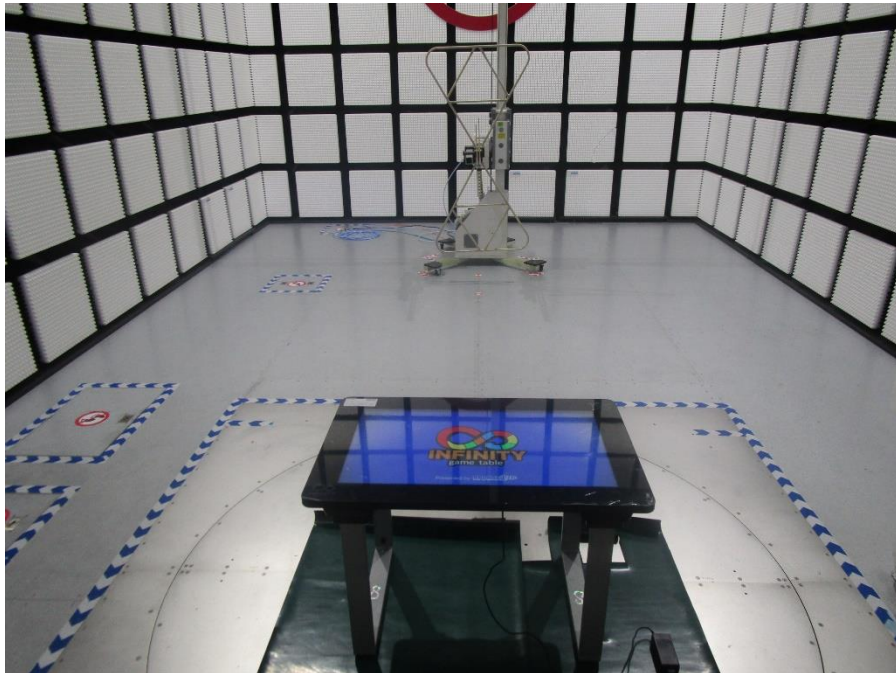

Appendix II

Setup Photographs

RADIATED RF MEASUREMENT SETUP (ABOVE 1 GHz)

MEASUREMENT POSITION (X axis)

RADIATED RF MEASUREMENT SETUP (30MHz~1GHz)

RADIATED RF MEASUREMENT SETUP (Below 30MHz)

POWERLINE CONDUCTED EMISSIONS MEASUREMENT SETUP