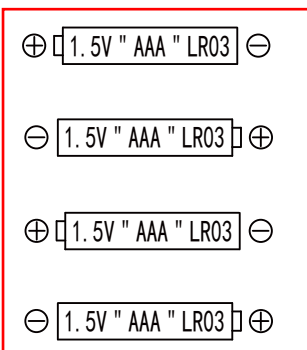

## Engrave

This device complies with Part 15 of the FCC rules. Operation is subject to the following two conditions: (1) This device may not cause harmful interference, and (2) This device must accept any interference received, including interference that may cause undesired operation.  
CAN ICES-3(B)/NMB-3(B)  
FCC ID :2APXH-26941

1.1mm(最细字母, 如 s)

Tastemakers LLC 980 Avenue of the Americas  
New York, NY 10018  
26941  
ALL RIGHTS RESERVED MADE IN CHINA  
SPY GEAR™ & © Spin Master Ltd.

1.2mm(最细字母, 如 s)

0/1

TAMPO