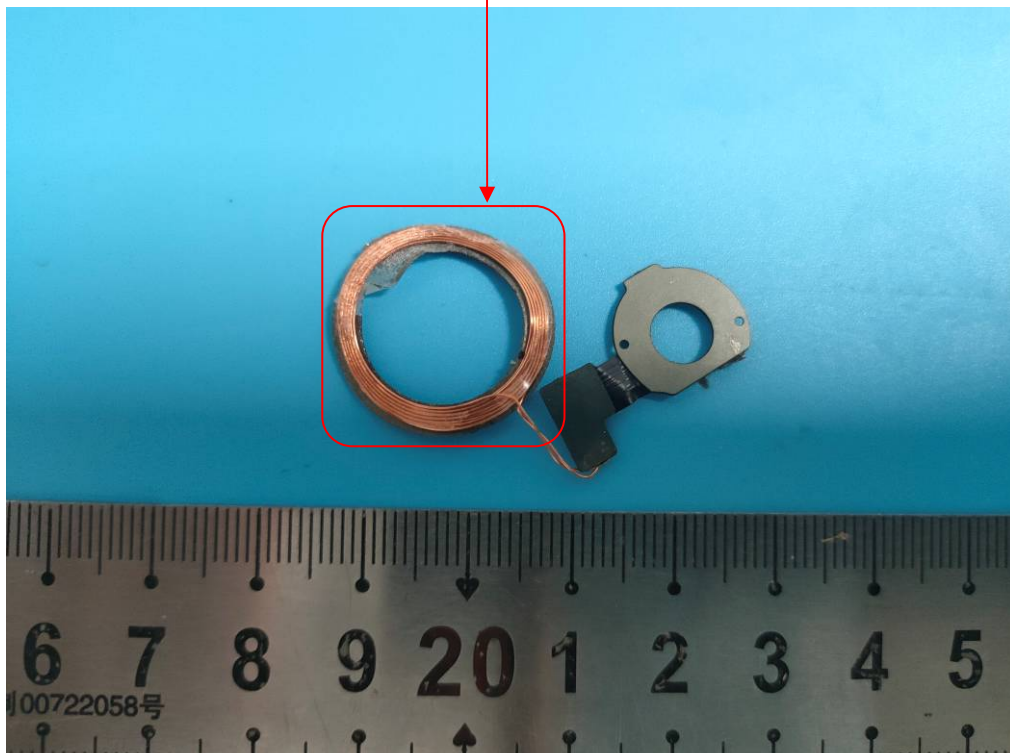

Internal photos

WPT Coil (RX only)

BT Antenna